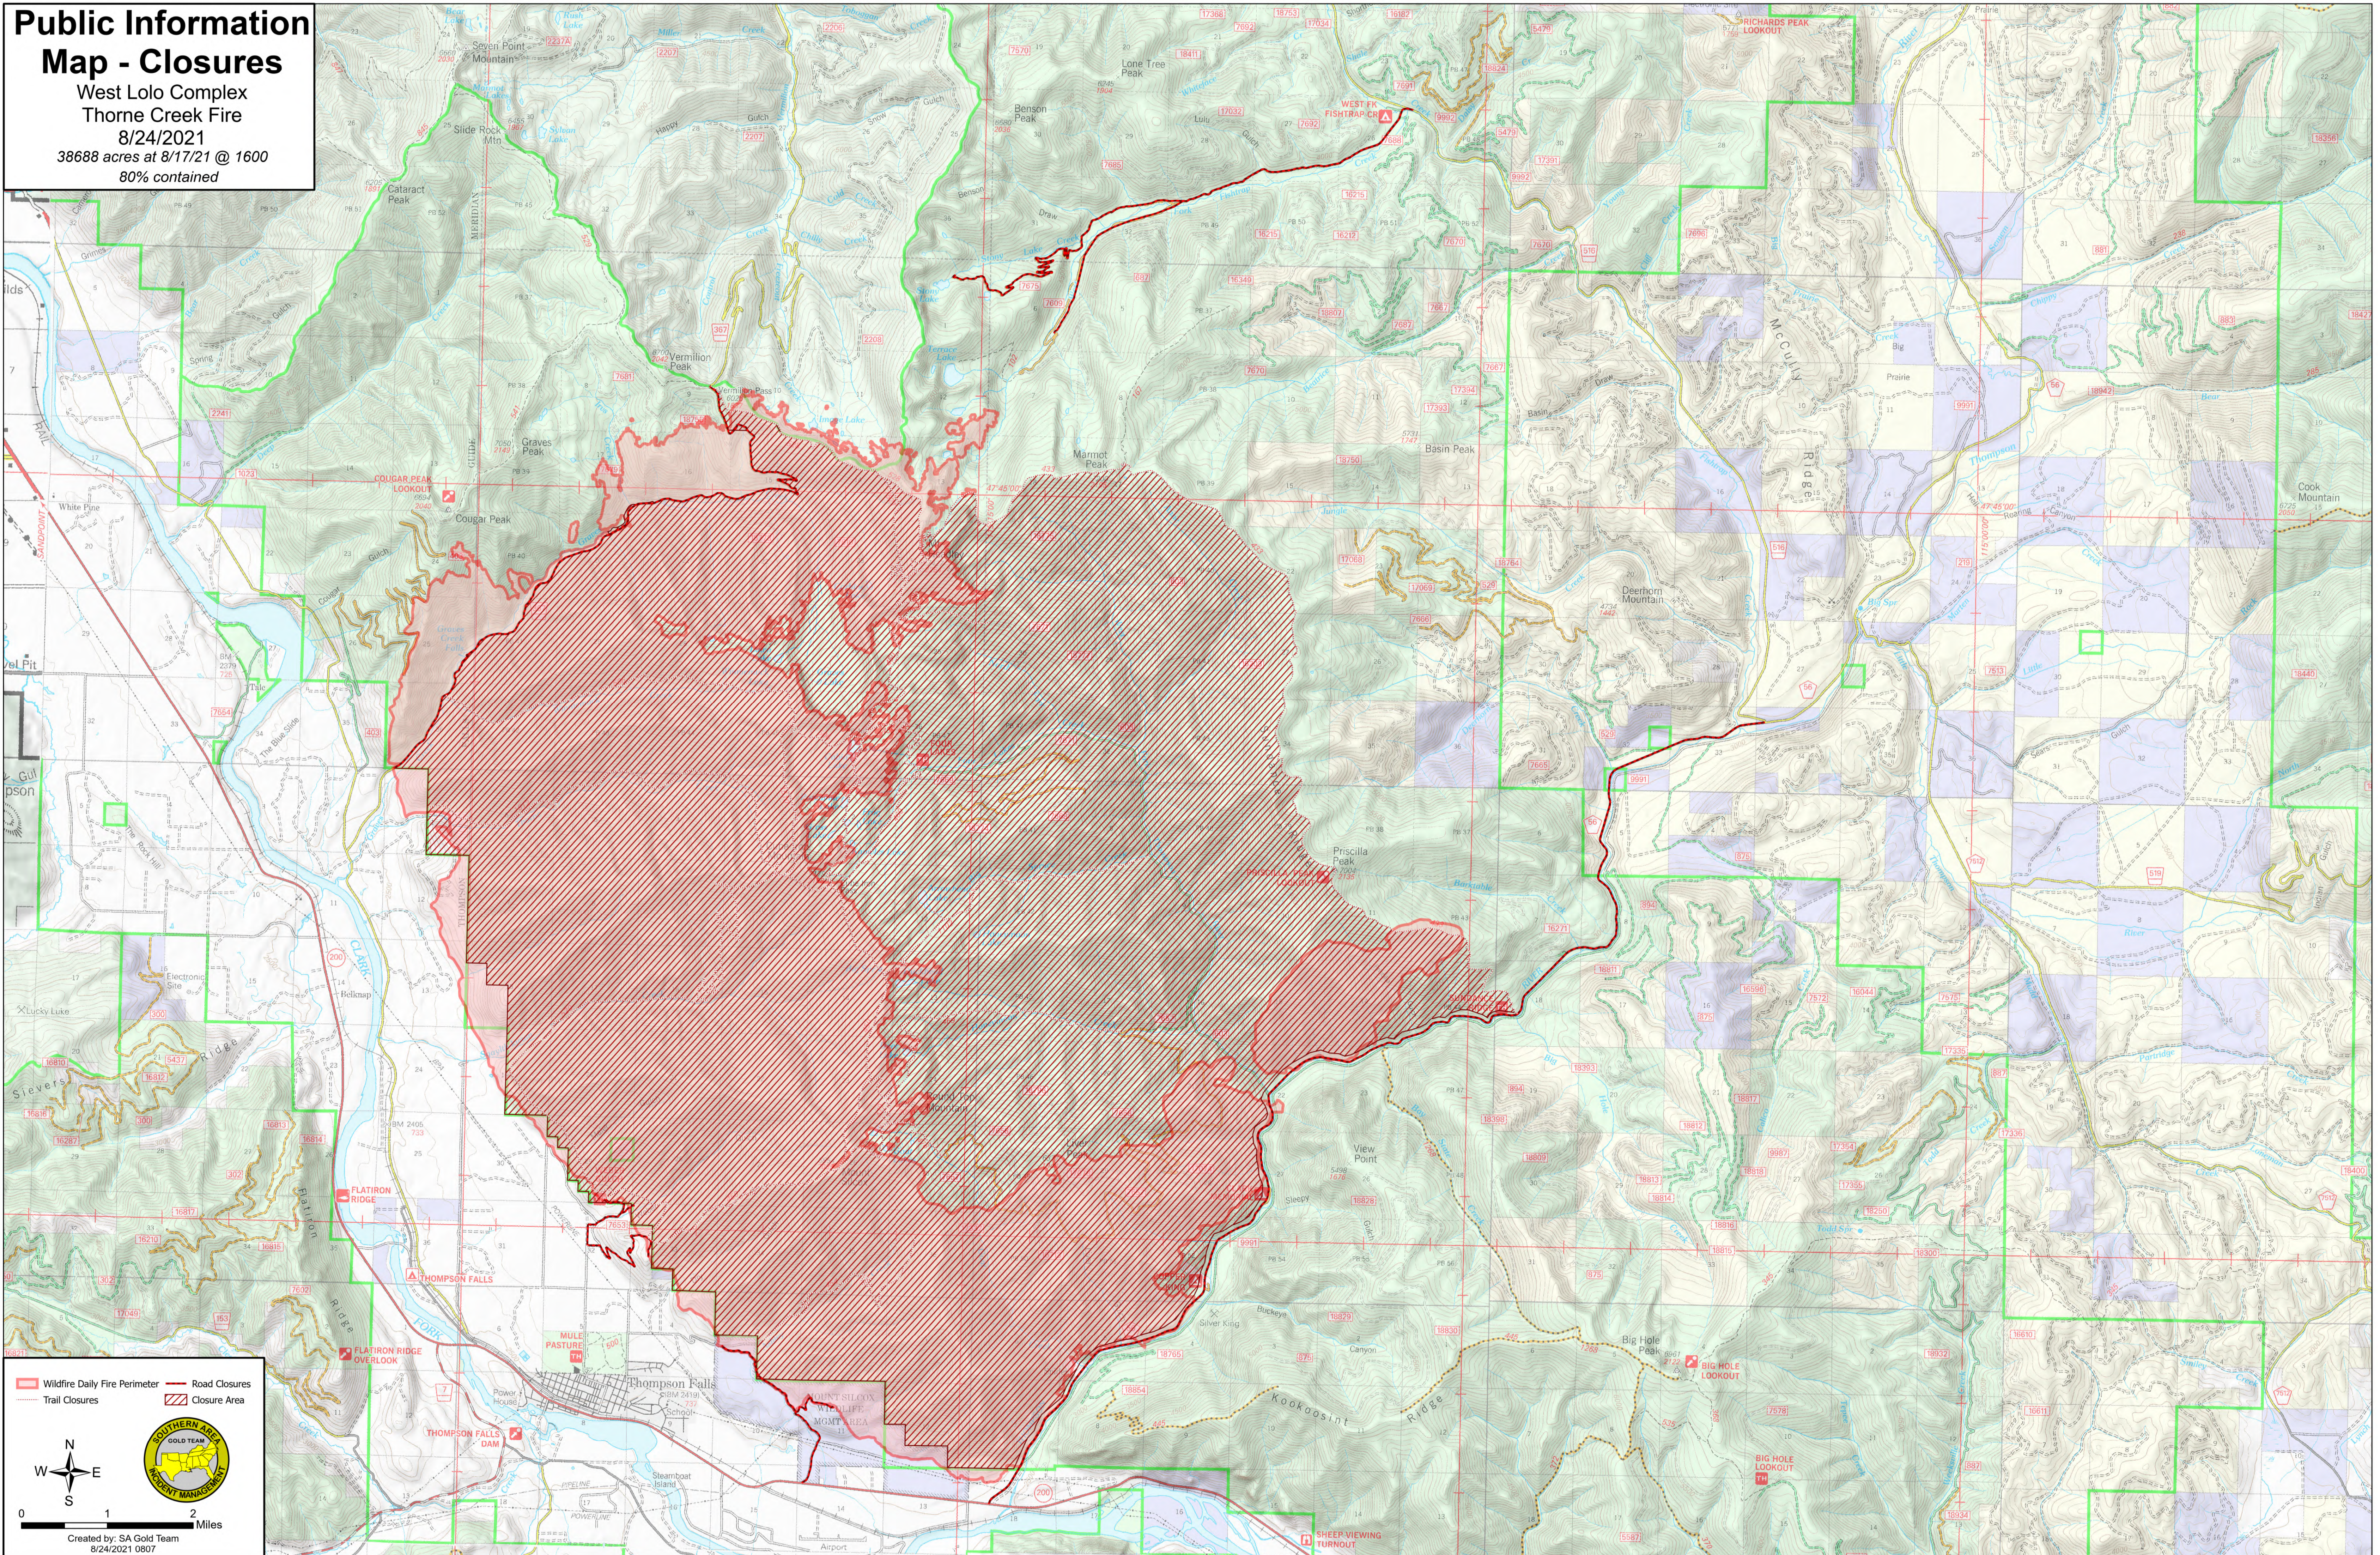

Public Information Map - Closures

West Lolo Complex
Thorne Creek Fire
8/24/2021
38688 acres at 8/17/21 @ 1600
80% contained

Legend:

- Wildfire Daily Fire Perimeter
- Road Closures
- Trail Closures
- Closure Area

Scale: 0 1 2 Miles

Created by: SA Gold Team
8/24/2021 0807