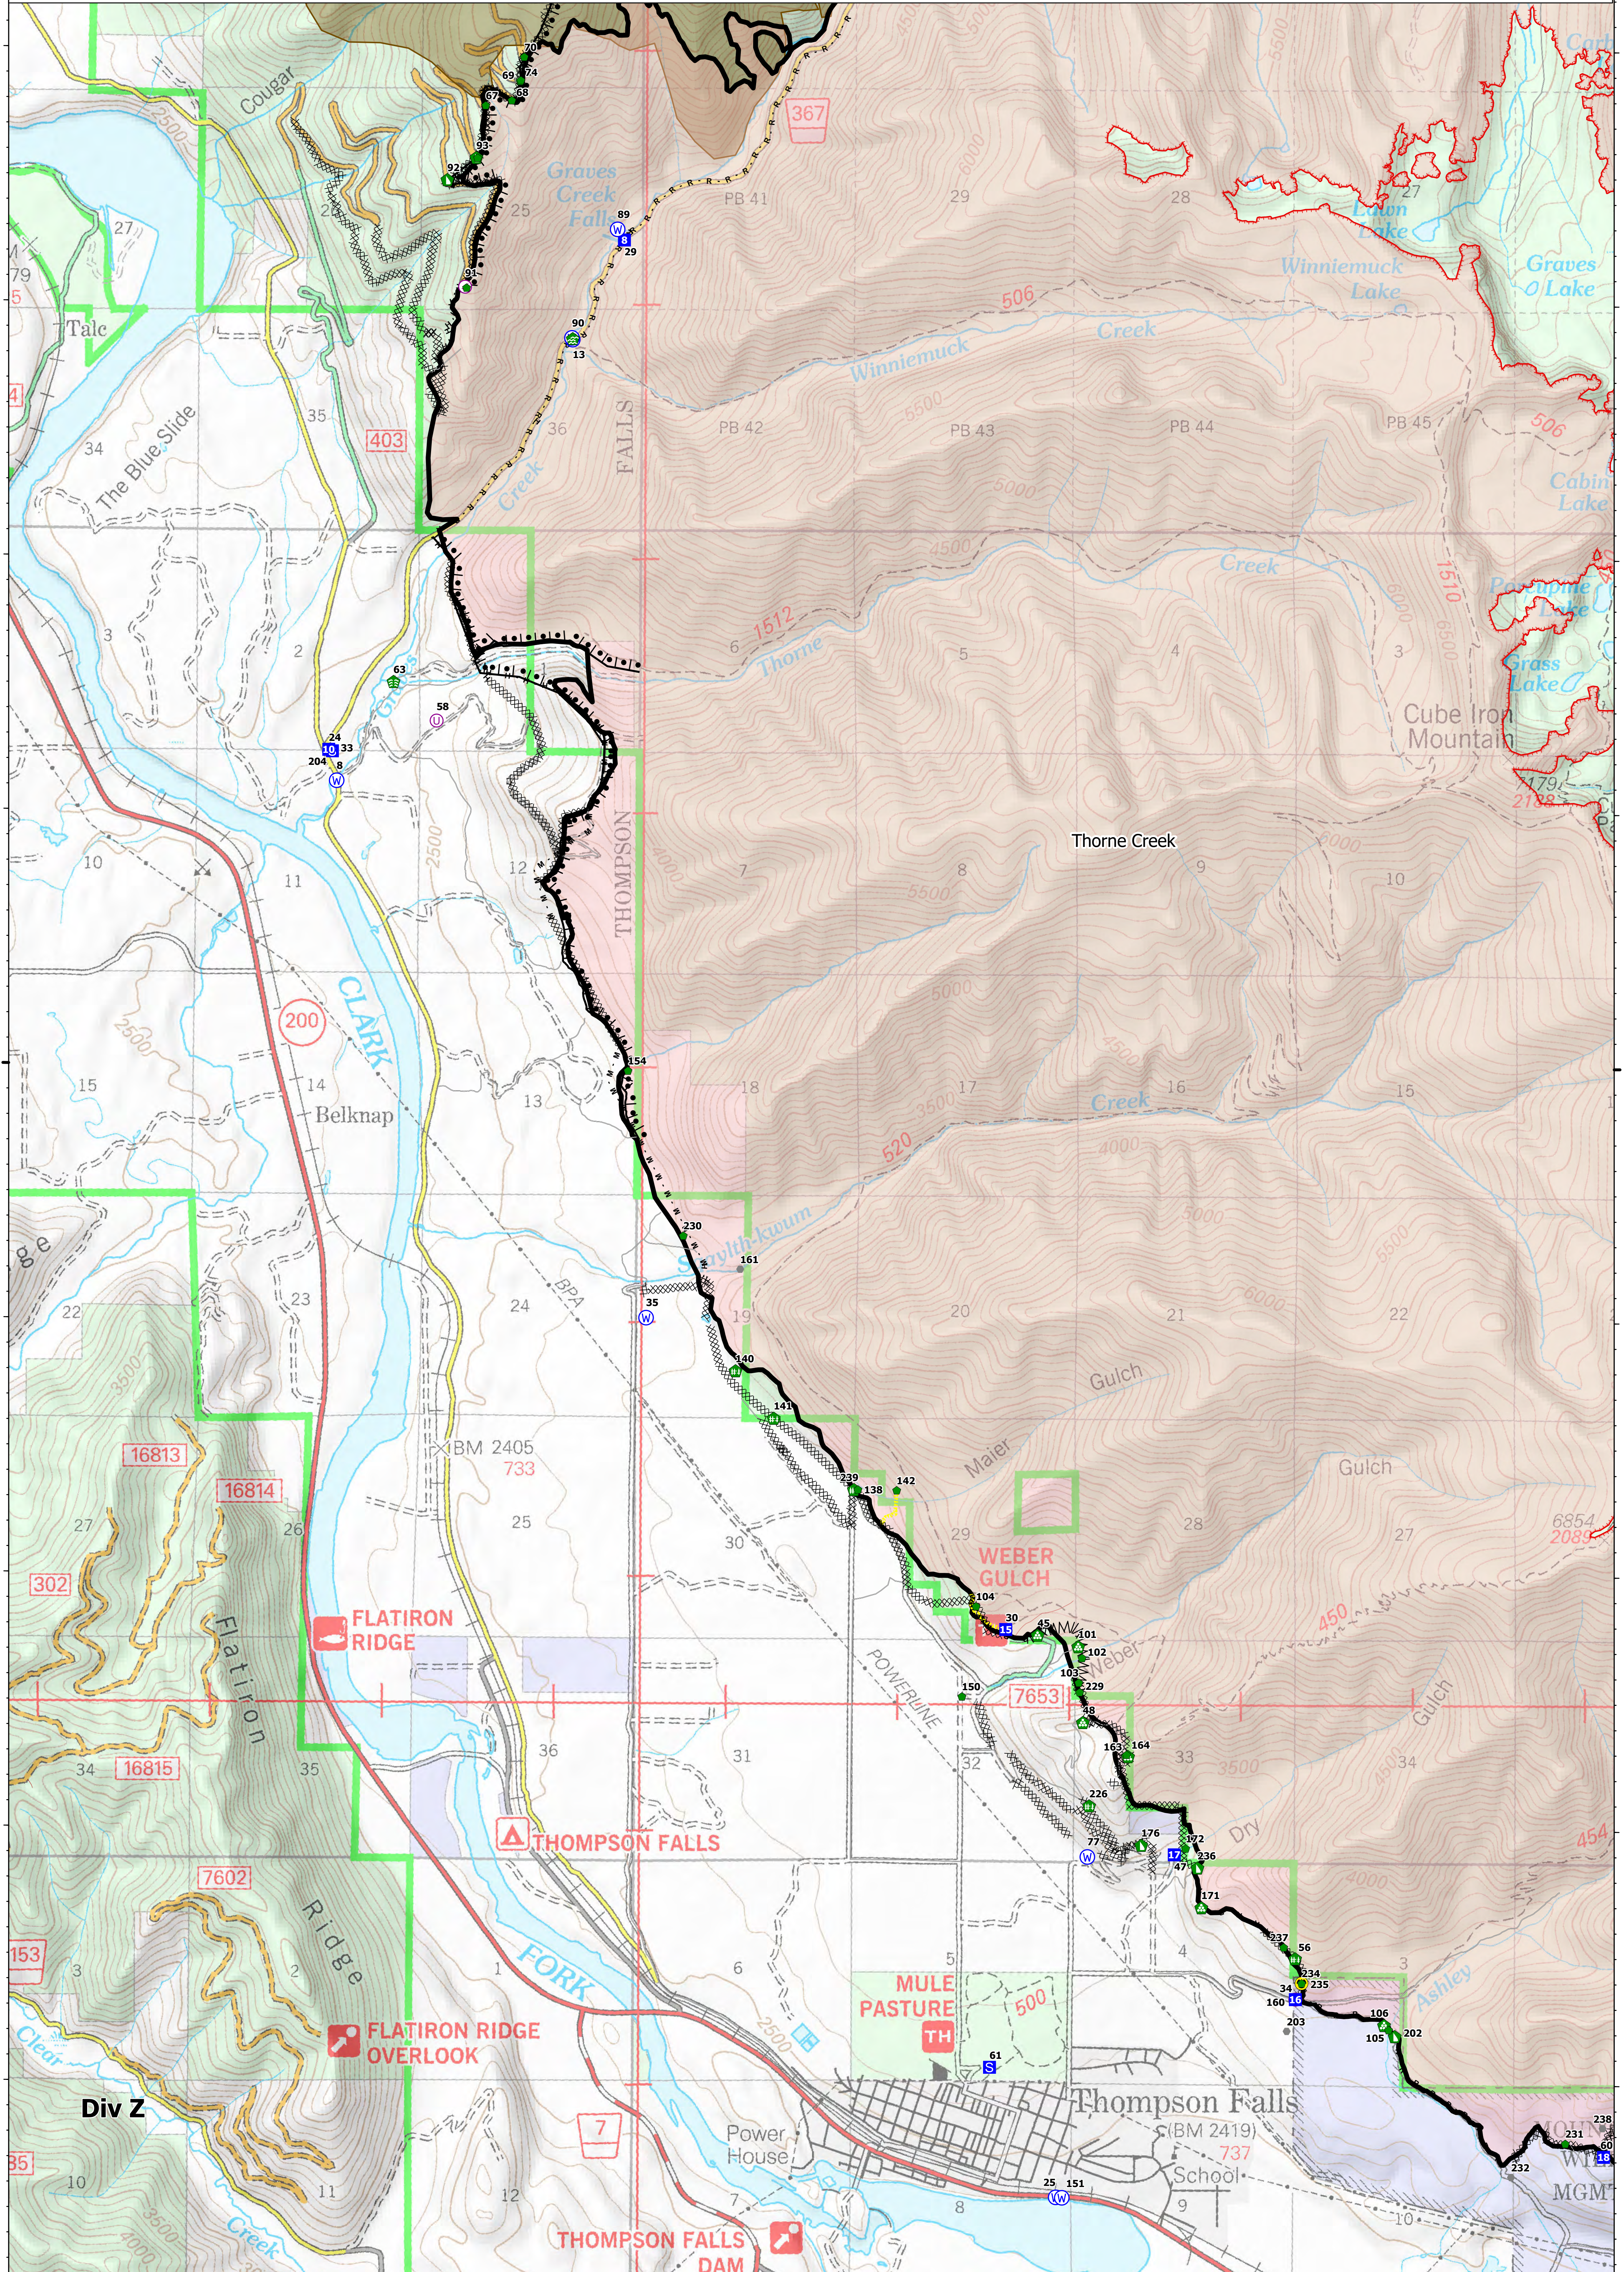

Repair Map
 West Lolo Complex - Div J
 MT-LNF-000893
 8/30/2021 Day
 38688 acres at 8/17/21 @ 1600

0 0.75 1.5 Miles

8/29/2021 2056
 North American 1983 Datum, Lat/Long Grid

47°45'N

47°45'N

47°40'N

47°40'N

Repair Map
 West Lolo Complex - Div Z
 MT-LNF-000893
 8/30/2021 Day
 38688 acres at 8/17/21 @ 1600

0 0.5 1 Miles

8/29/2021 2057
 North American 1983 Datum, Lat,Long Grid

Repair Map
 West Lolo Complex - Div C
 MT-LNF-000893
 8/30/2021 Day
 38688 acres at 8/17/21 @ 1600

0 0.5 1 Miles
 8/29/2021 2057
 North American 1983 Datum, Lat/Long Grid

47°50'N

47°50'N

47°45'N

47°45'N

47°40'N

47°40'N