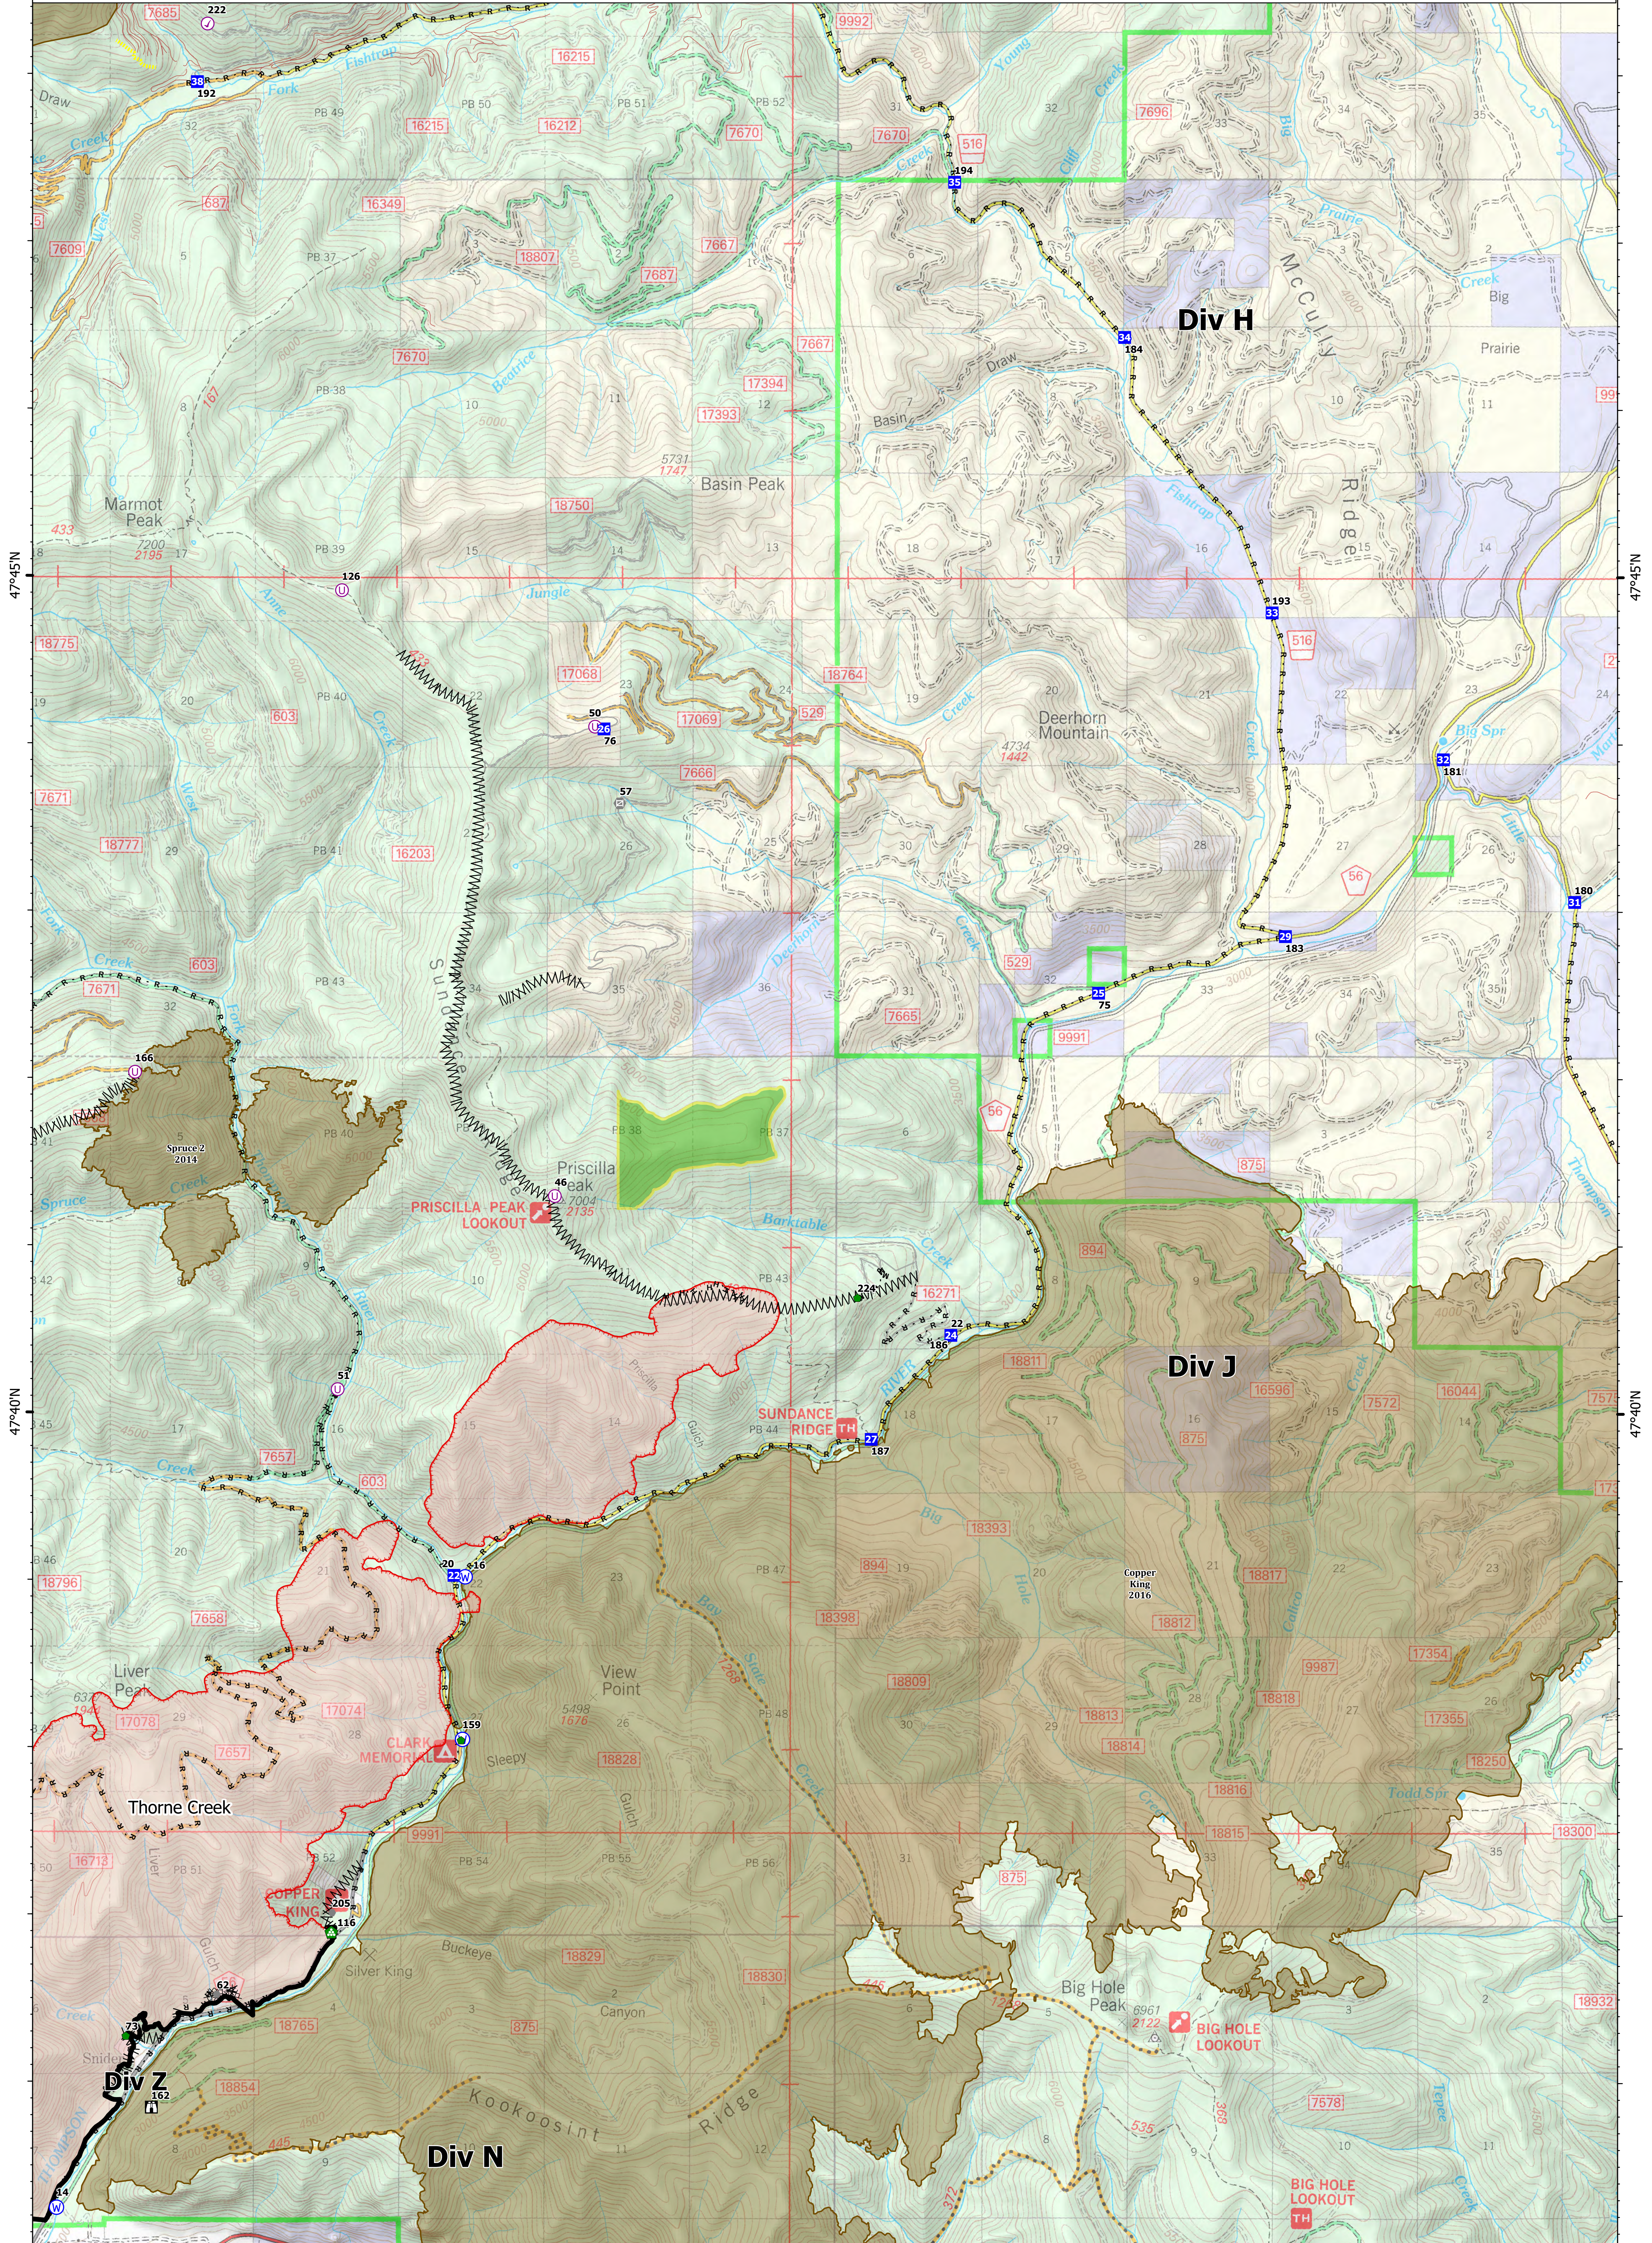

Repair Map
 West Lolo Complex - Div J
 MT-LNF-000893
 8/30/2021 Day
 38688 acres at 8/17/21 @ 1600

0 0.75 1.5 Miles

8/29/2021 2056
 North American 1983 Datum, Lat/Long Grid

47°45'N

47°45'N

47°40'N

47°40'N

Repair Map
 West Lolo Complex - Div Z
 MT-LNF-000893
 8/30/2021 Day
 38688 acres at 8/17/21 @ 1600

0 0.5 1 Miles

8/29/2021 2057
 North American 1983 Datum, Lat,Long Grid

Repair Map
 West Lolo Complex - Div C
 MT-LNF-000893
 8/30/2021 Day
 38688 acres at 8/17/21 @ 1600

0 0.5 1 Miles
 8/29/2021 2057
 North American 1983 Datum, Lat/Long Grid

47°50'N

47°50'N

47°45'N

47°45'N

47°40'N

47°40'N