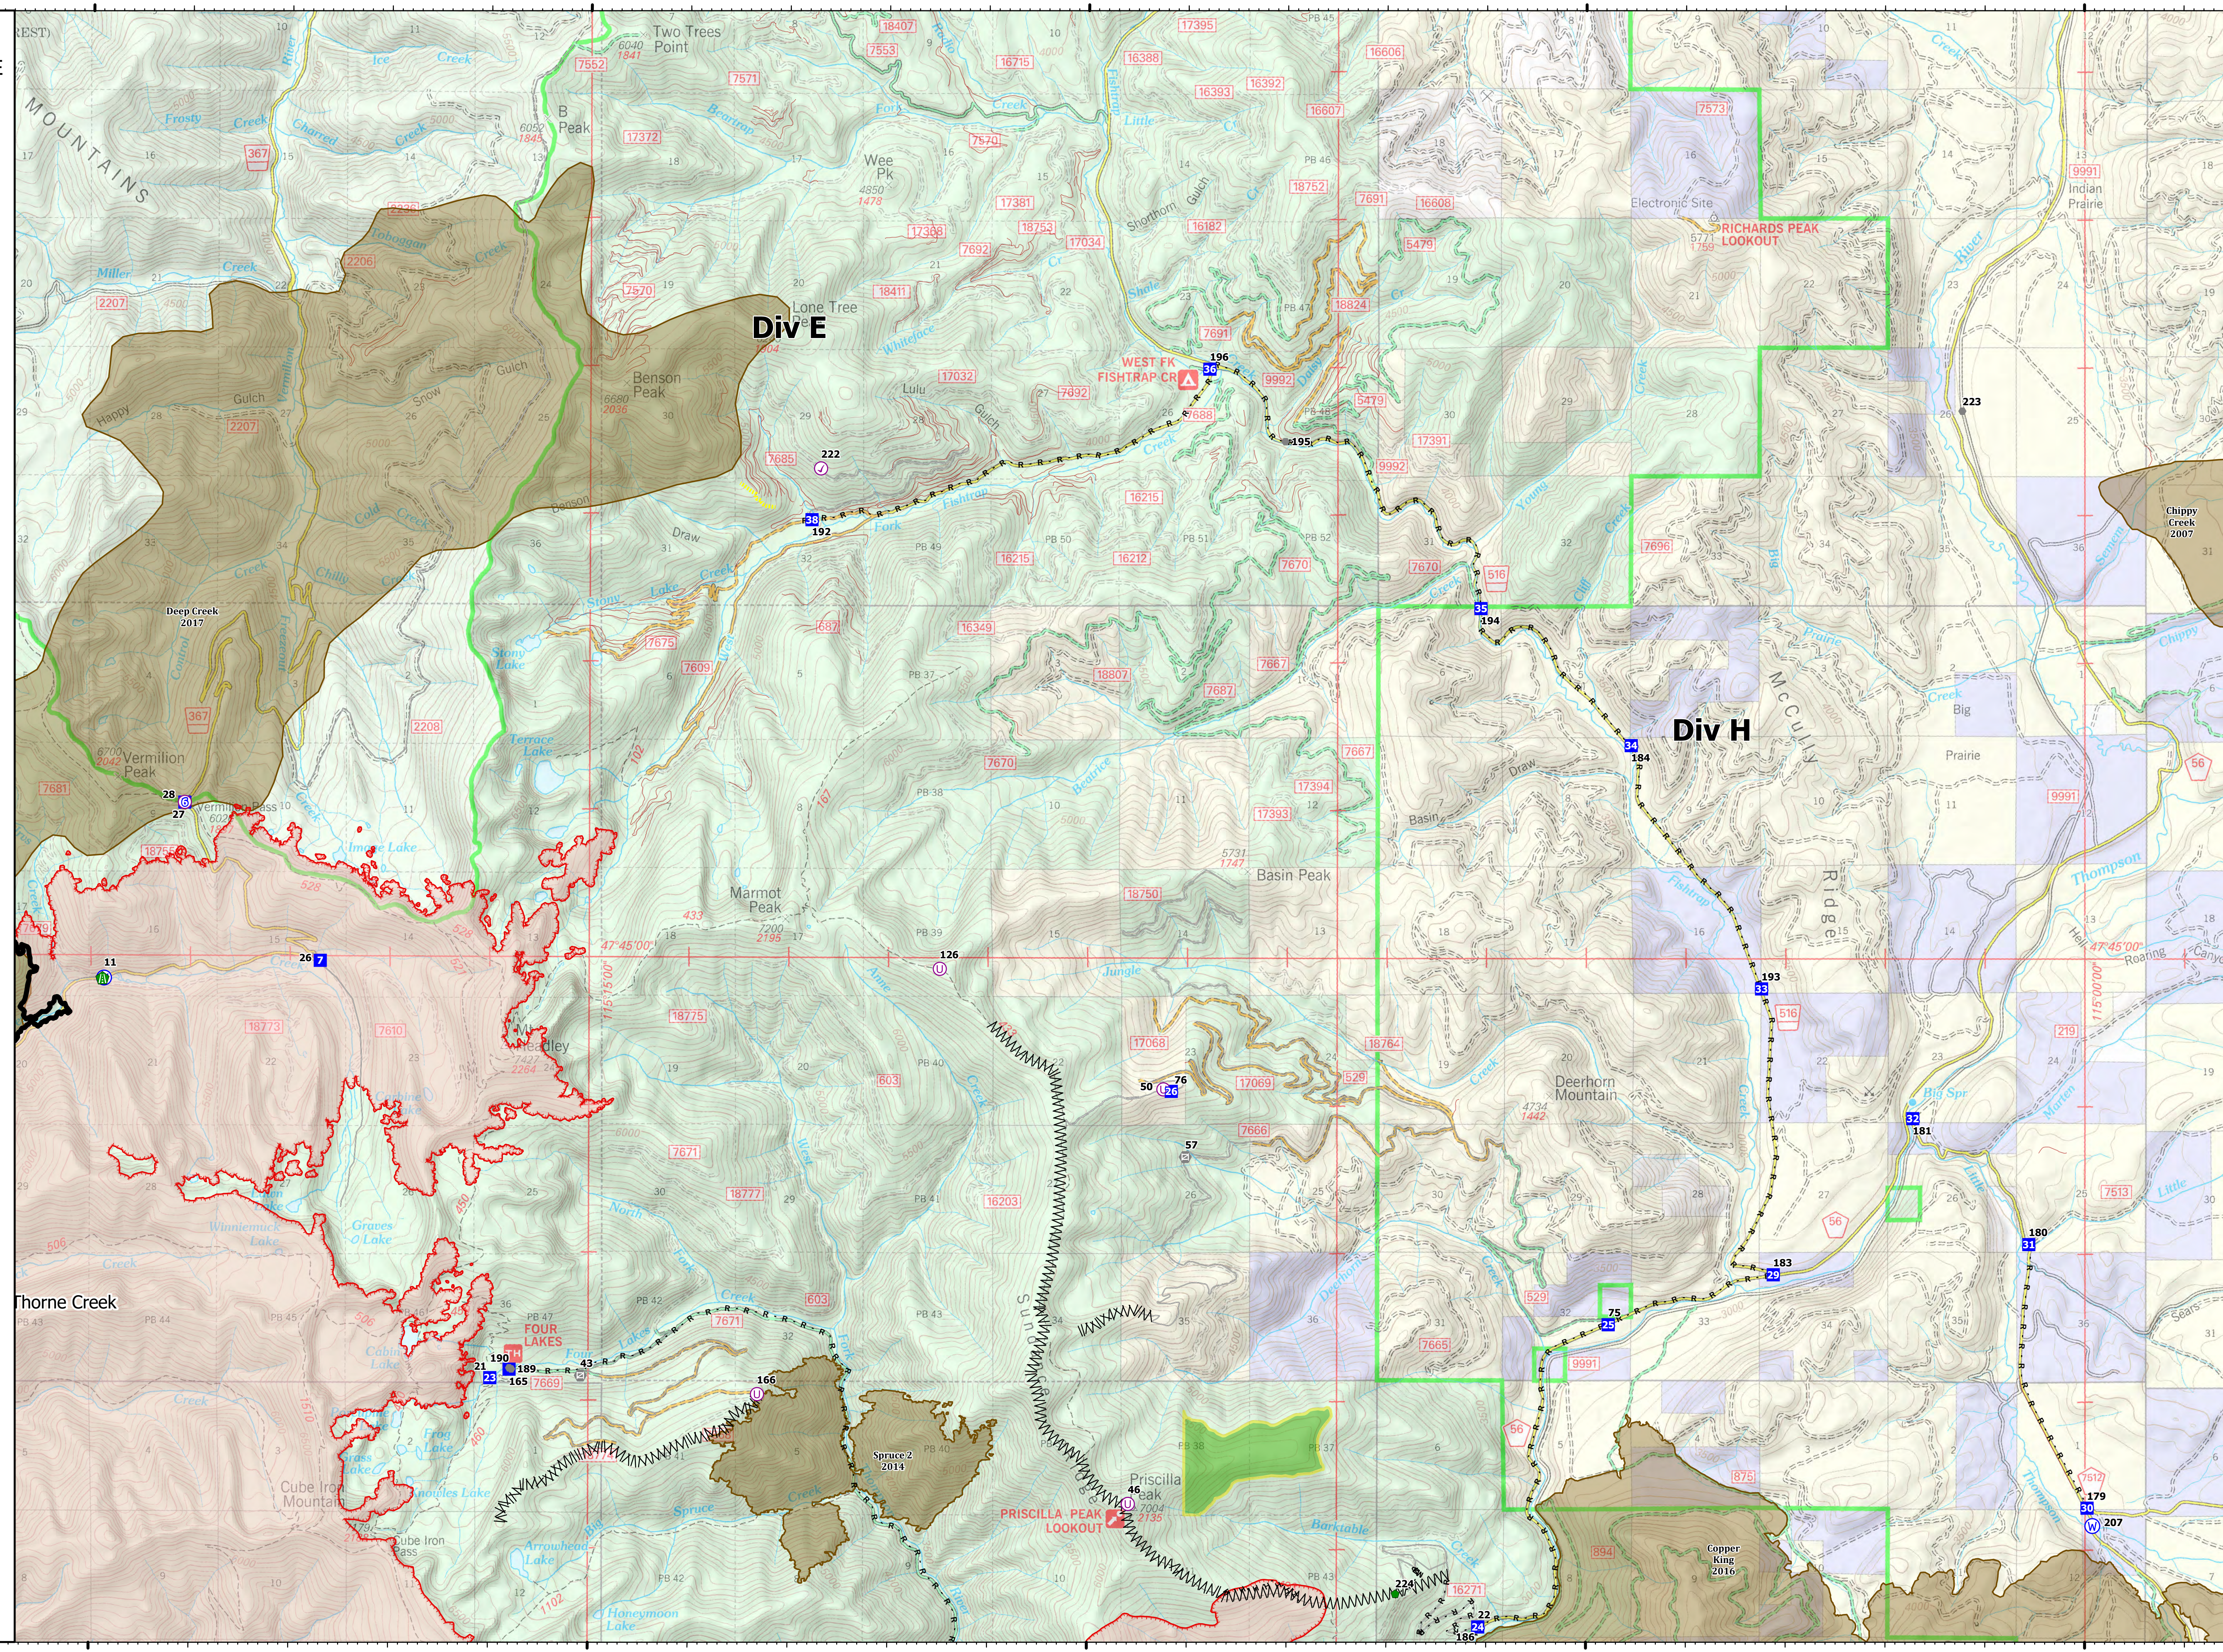

115°20'W

115°15'W

115°10'W

Repair Map

West Lolo Complex - Div N

MT-LNF-000893

8/30/2021 Day

38688 acres at 8/17/21 @ 1600

115°20'W

115°15'W

115°10'W

47°35'N

47°35'N

8/29/2021 2101

North American 1983 Datum, Lat/Long Grid

Div P

Div N

SHEEP VIEWING TURNOUT

PLAINS

115°20'W

115°15'W

115°10'W

Repair Map
West Lolo Complex - Div E
MT-LNF-000893
8/30/2021 Day
38688 acres at 8/17/21 @ 1600

8/29/2021 2101
North American 1983 Datum, Lat/Long Grid