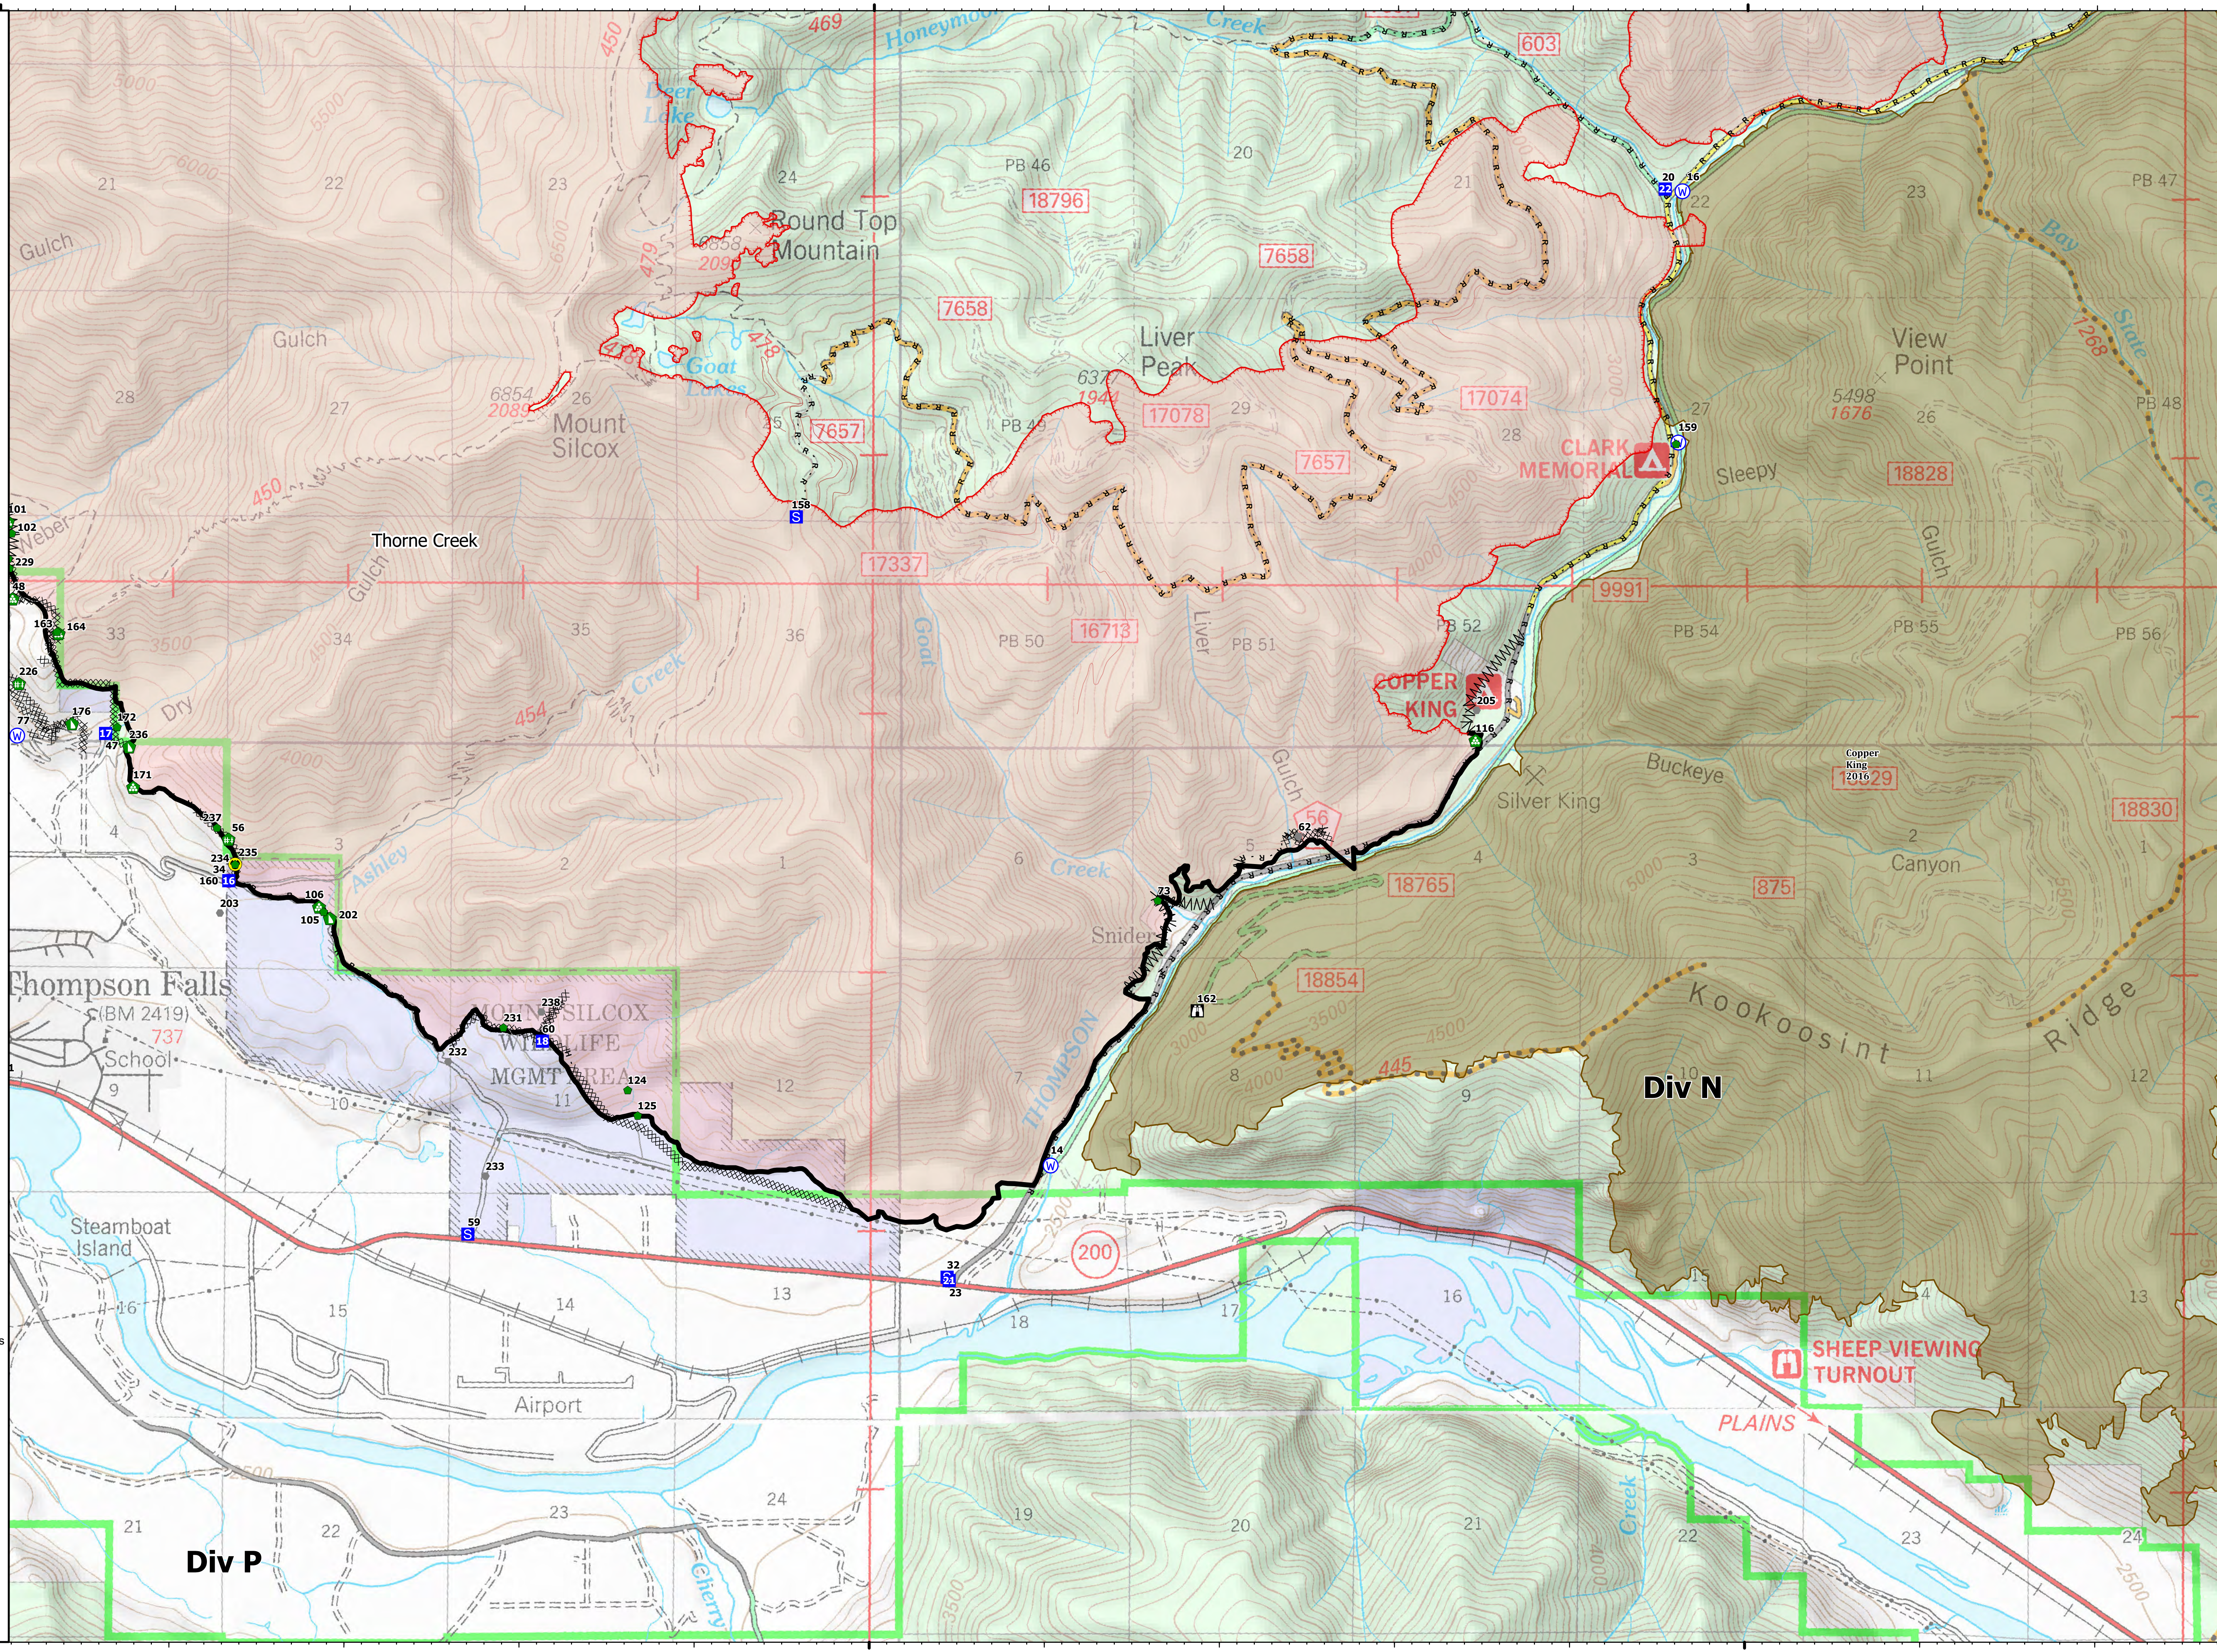

115°20'W

115°15'W

115°10'W

Repair Map

West Lolo Complex - Div N

MT-LNF-000893

8/30/2021 Day

38688 acres at 8/17/21 @ 1600

115°20'W

115°15'W

115°10'W

47°35'N

47°35'N

8/29/2021 2101

North American 1983 Datum, Lat/Long Grid

Div P

Div N

SHEEP VIEWING TURNOUT

PLAINS

115°20'W

115°15'W

115°10'W

Repair Map
West Lolo Complex - Div E
MT-LNF-000893
8/30/2021 Day
38688 acres at 8/17/21 @ 1600

8/29/2021 2101
North American 1983 Datum, Lat/Long Grid