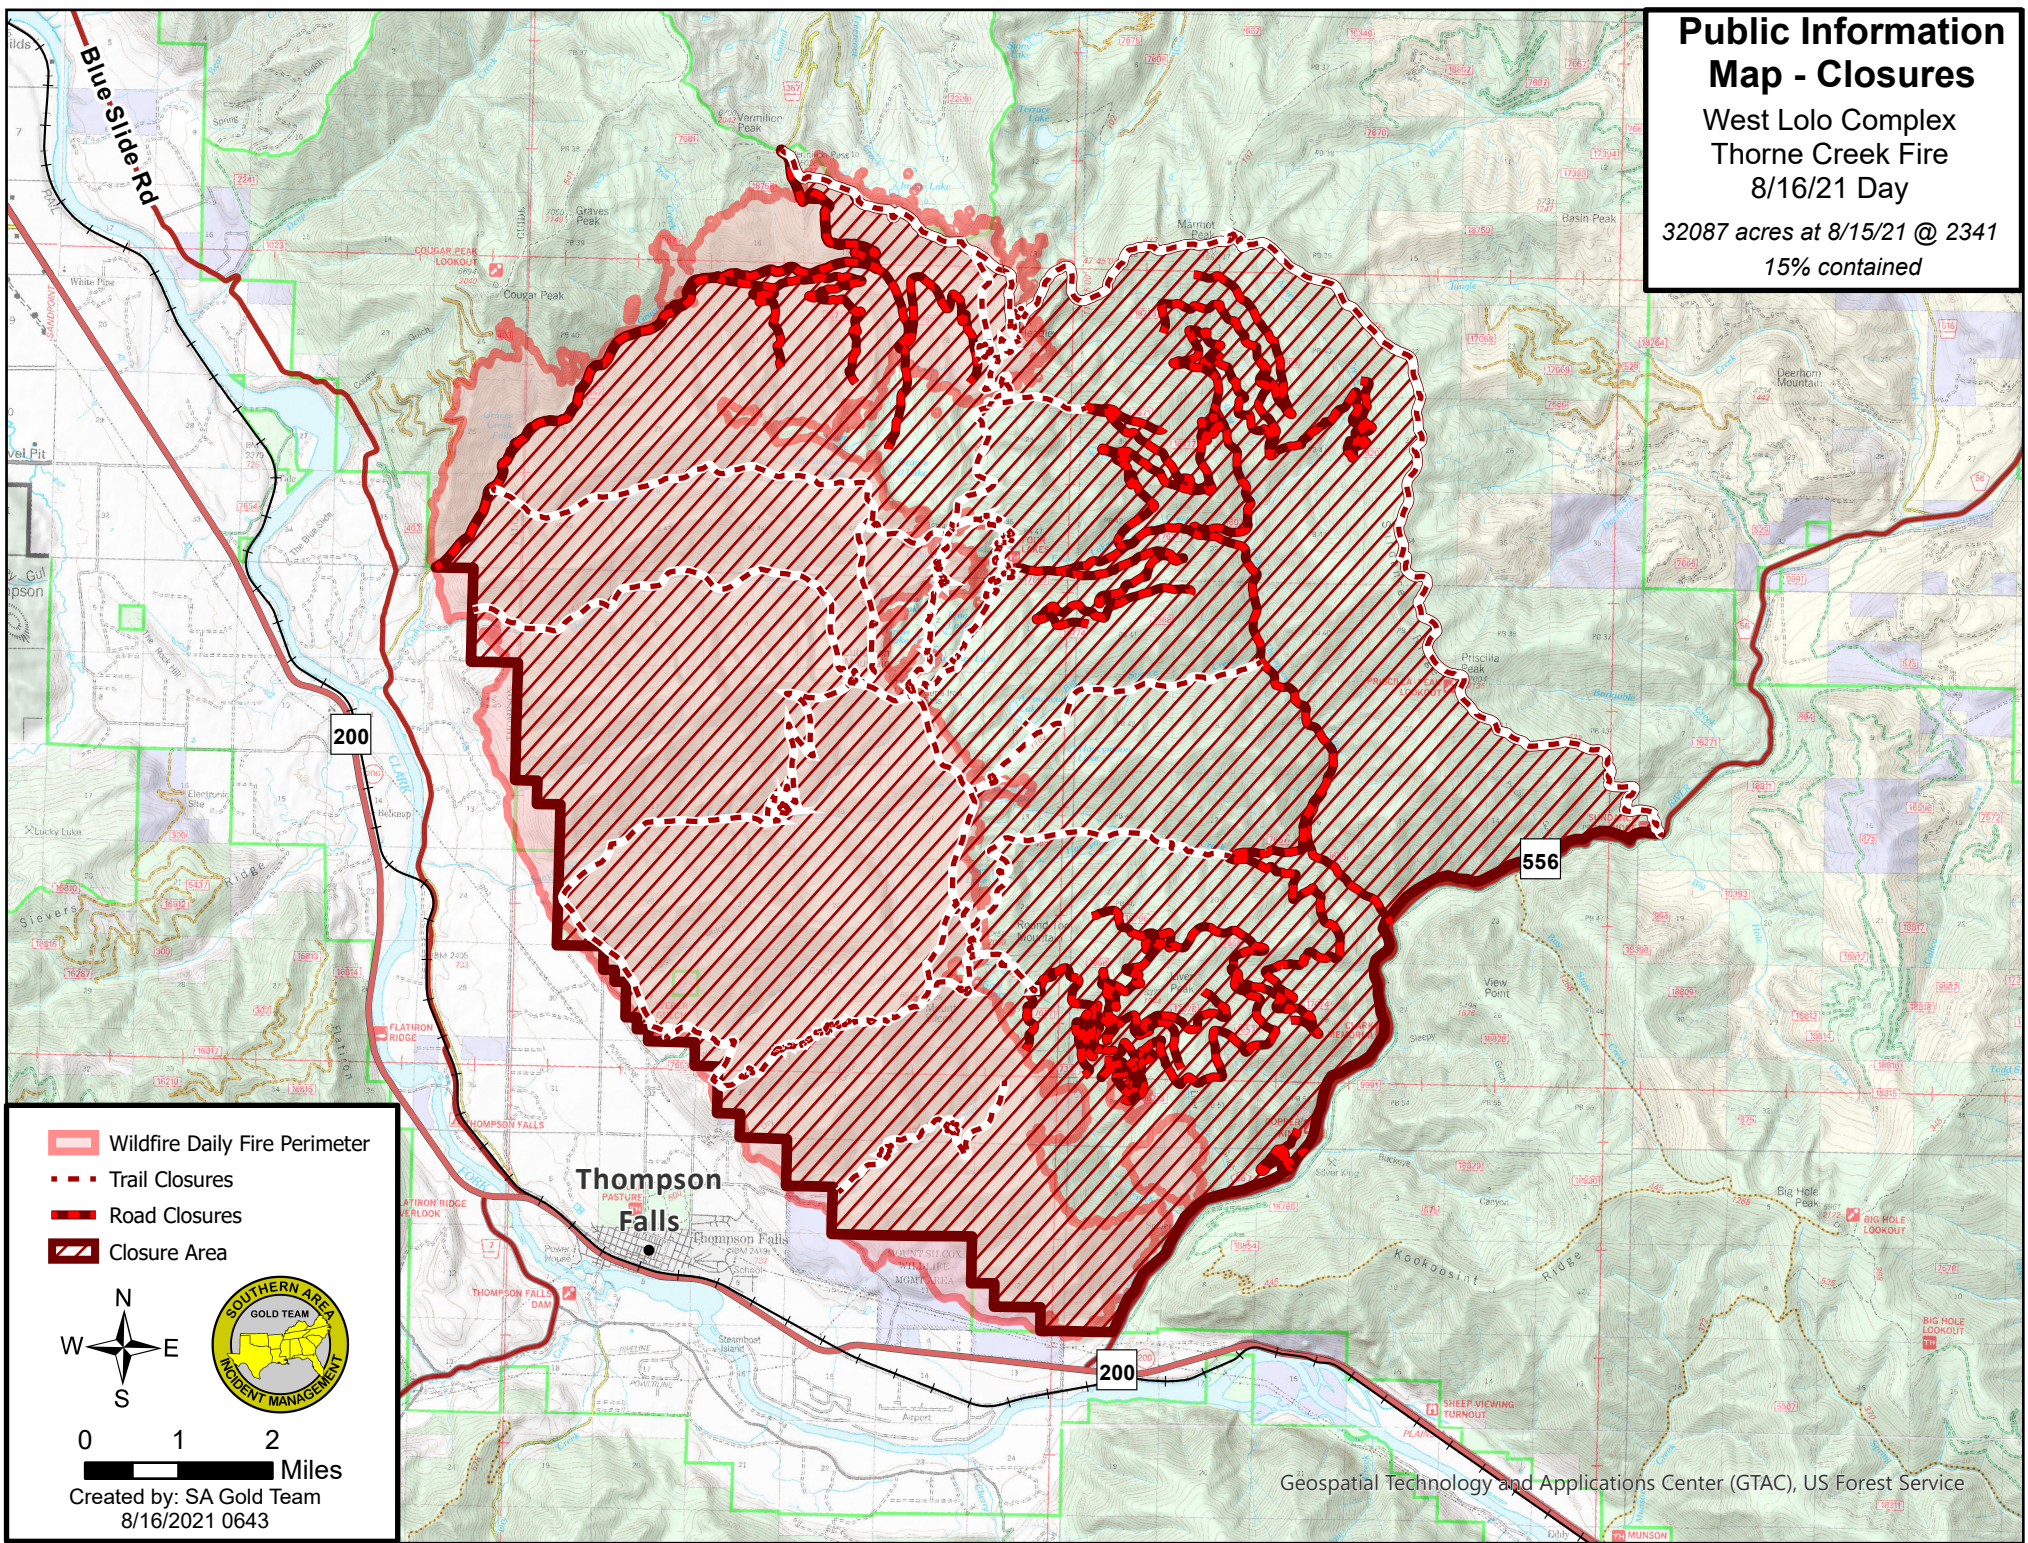

Public Information Map - Closures

West Lolo Complex
Thorne Creek Fire
8/16/21 Day

32087 acres at 8/15/21 @ 2341
15% contained

- Wildfire Daily Fire Perimeter
- Trail Closures
- Road Closures
- Closure Area

Created by: SA Gold Team
8/16/2021 0643