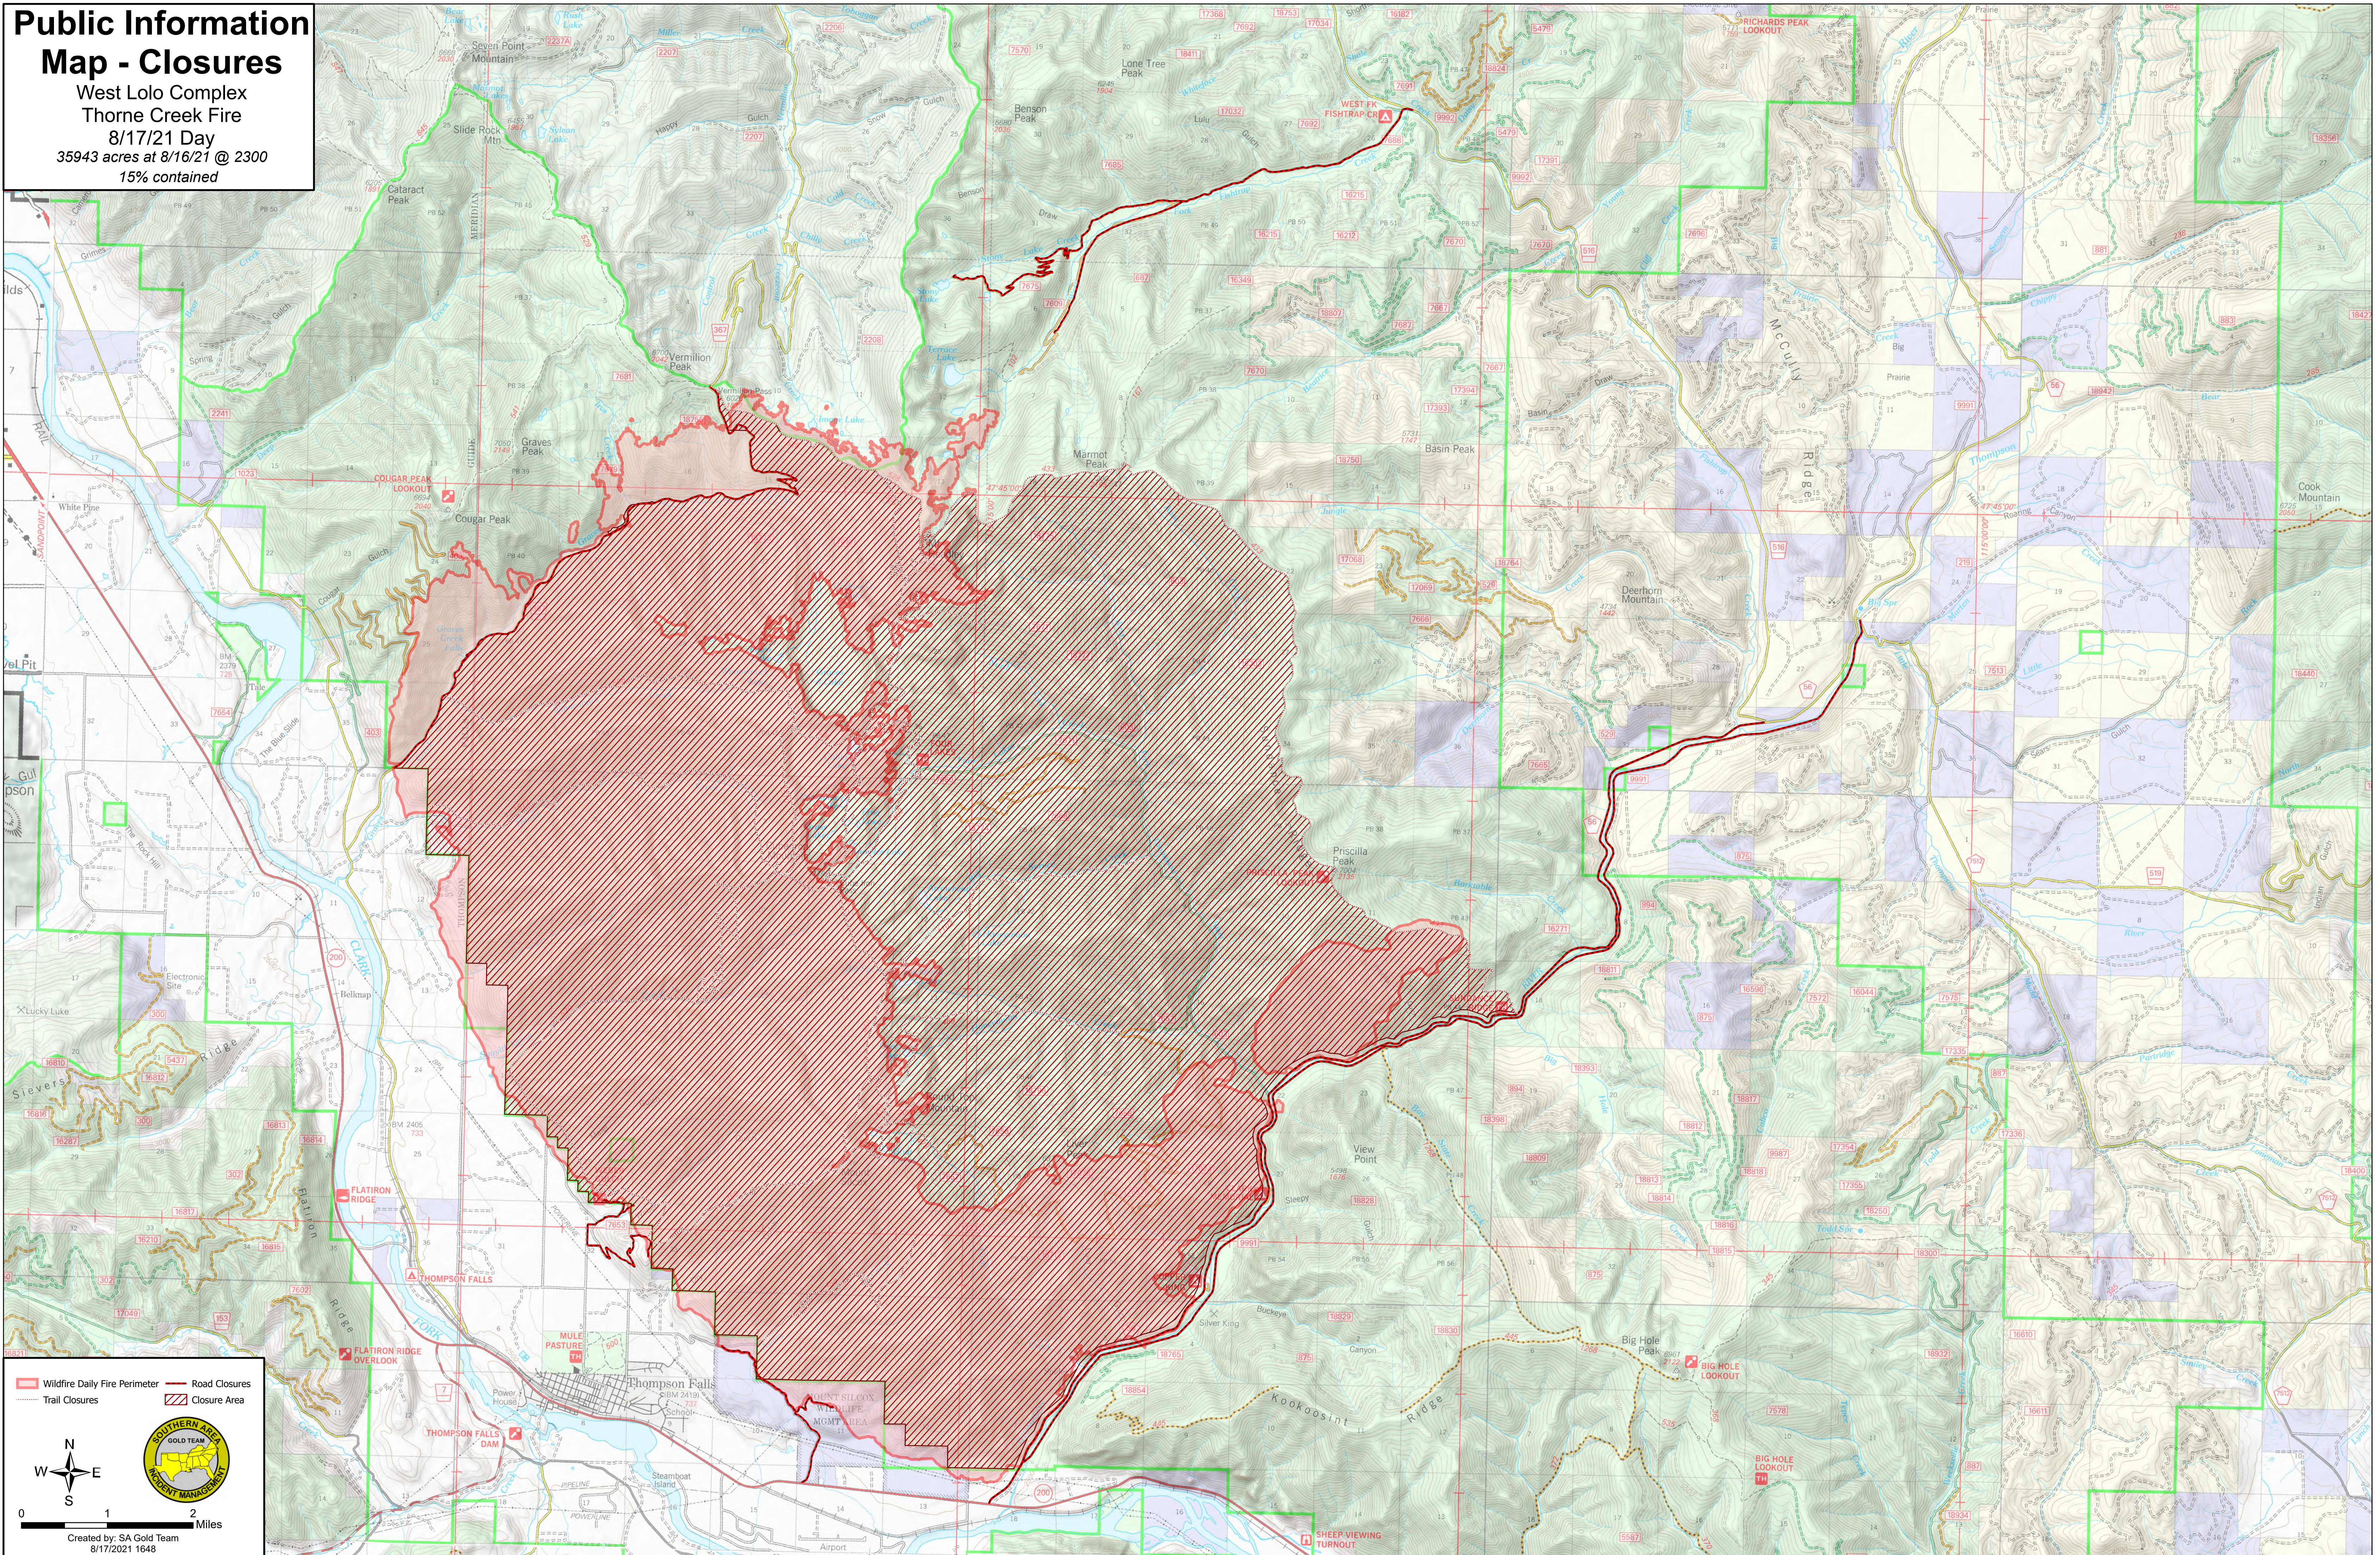

Public Information Map - Closures

West Lolo Complex
Thorne Creek Fire
8/17/21 Day
35943 acres at 8/16/21 @ 2300
15% contained

Legend:

- Wildfire Daily Fire Perimeter
- Road Closures
- Trail Closures
- Closure Area

Scale: 0 1 2 Miles

Created by: SA Gold Team
8/17/2021 1648