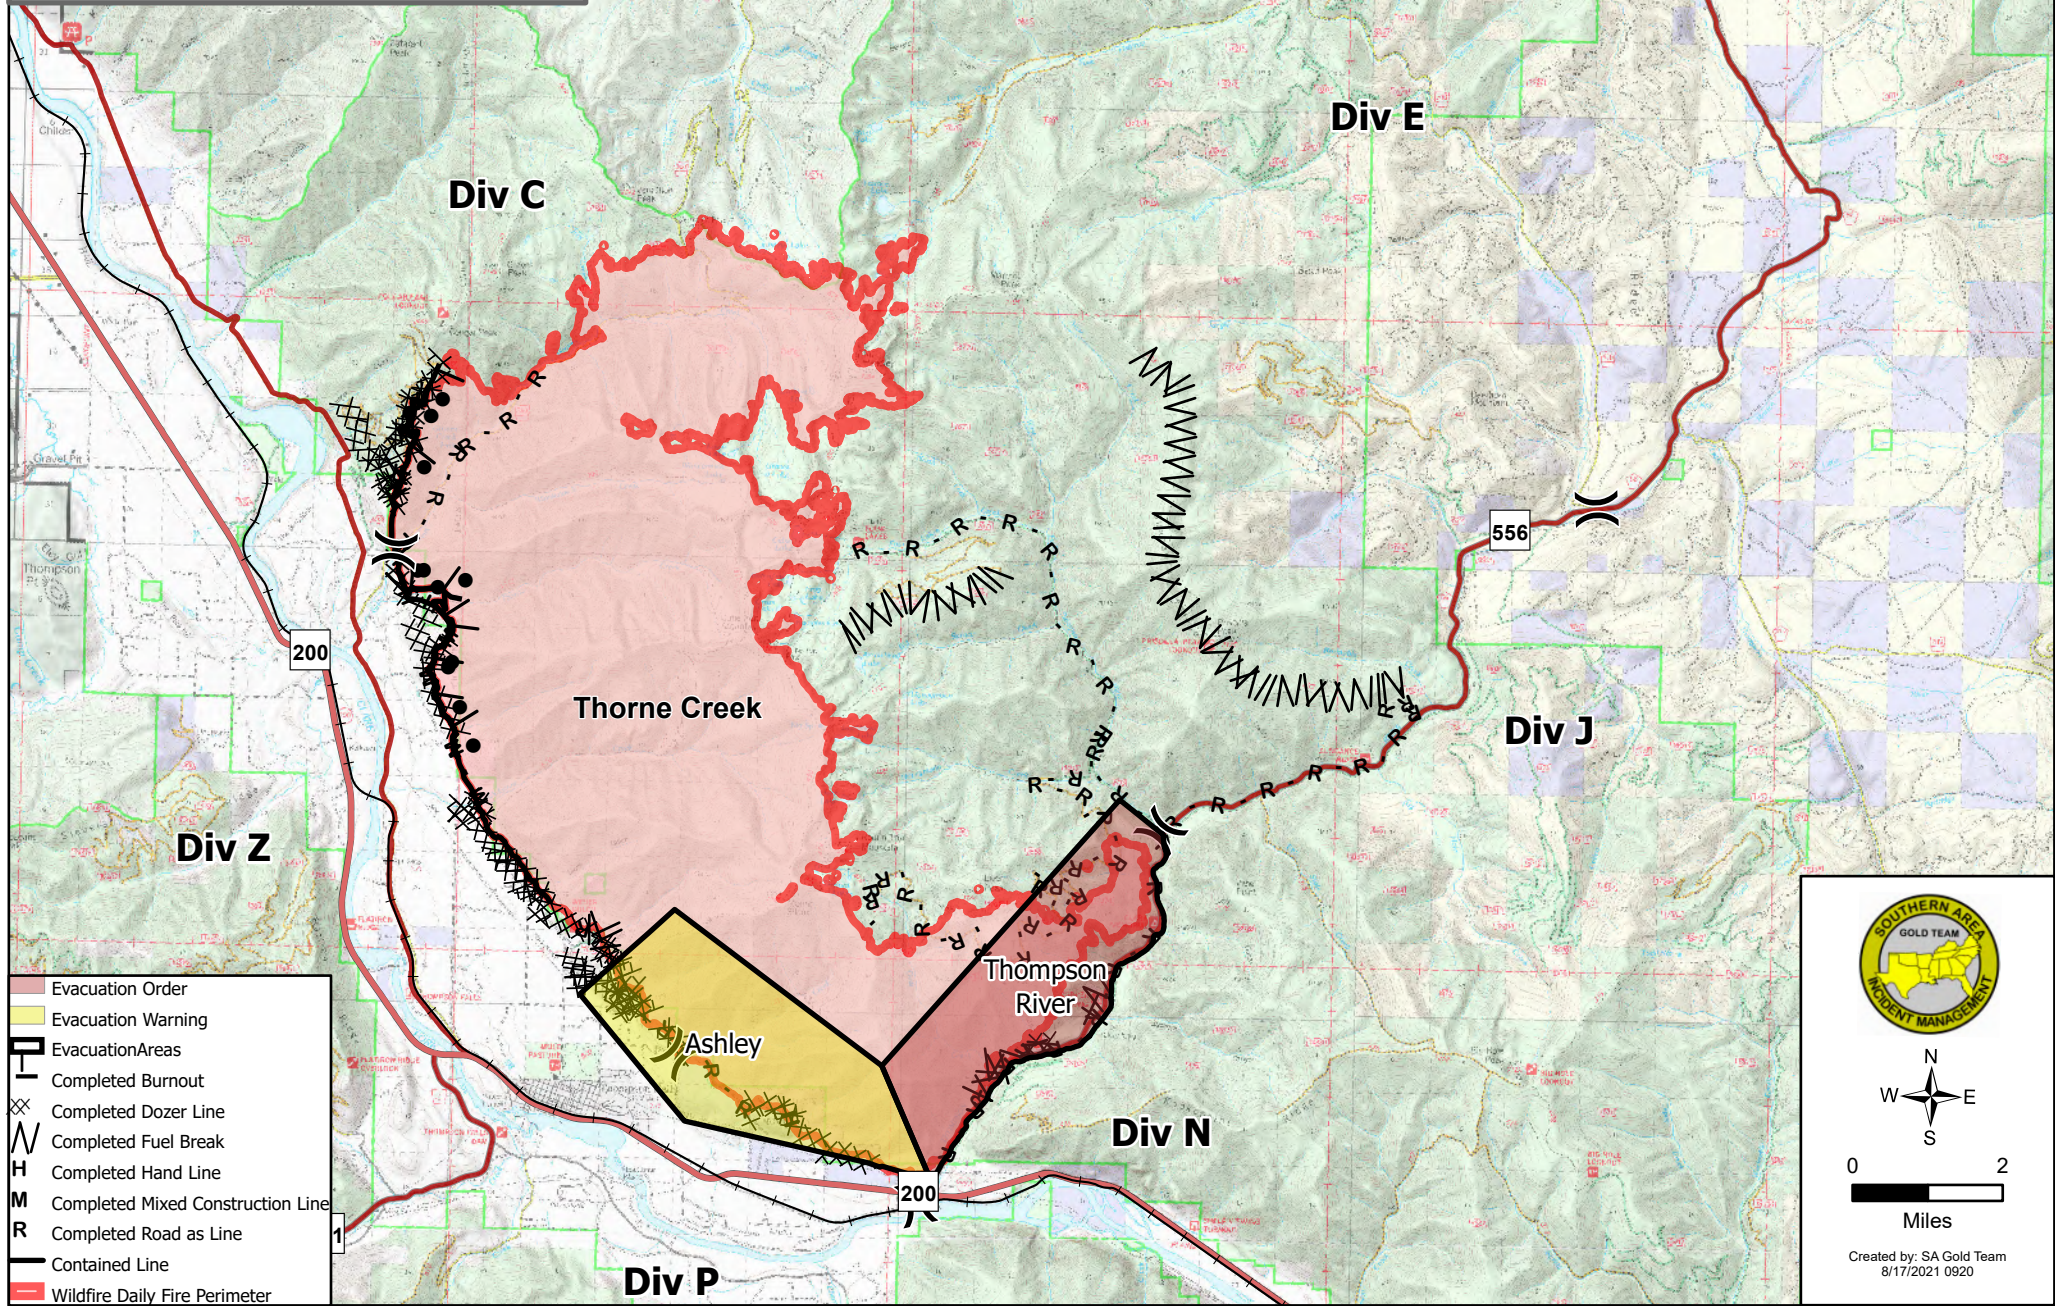

Public Information Map

West Lolo Complex
Thorne Creek Fire
8/17/2021 Day

35943 acres at 8/16/21 @ 2300
15% contained

- Evacuation Order
- Evacuation Warning
- Evacuation Areas
- Completed Burnout
- Completed Dozer Line
- Completed Fuel Break
- Completed Hand Line
- Completed Mixed Construction Line
- Completed Road as Line
- Contained Line
- Wildfire Daily Fire Perimeter

N
W E
S

0 2
Miles

Created by: SA Gold Team
8/17/2021 0920