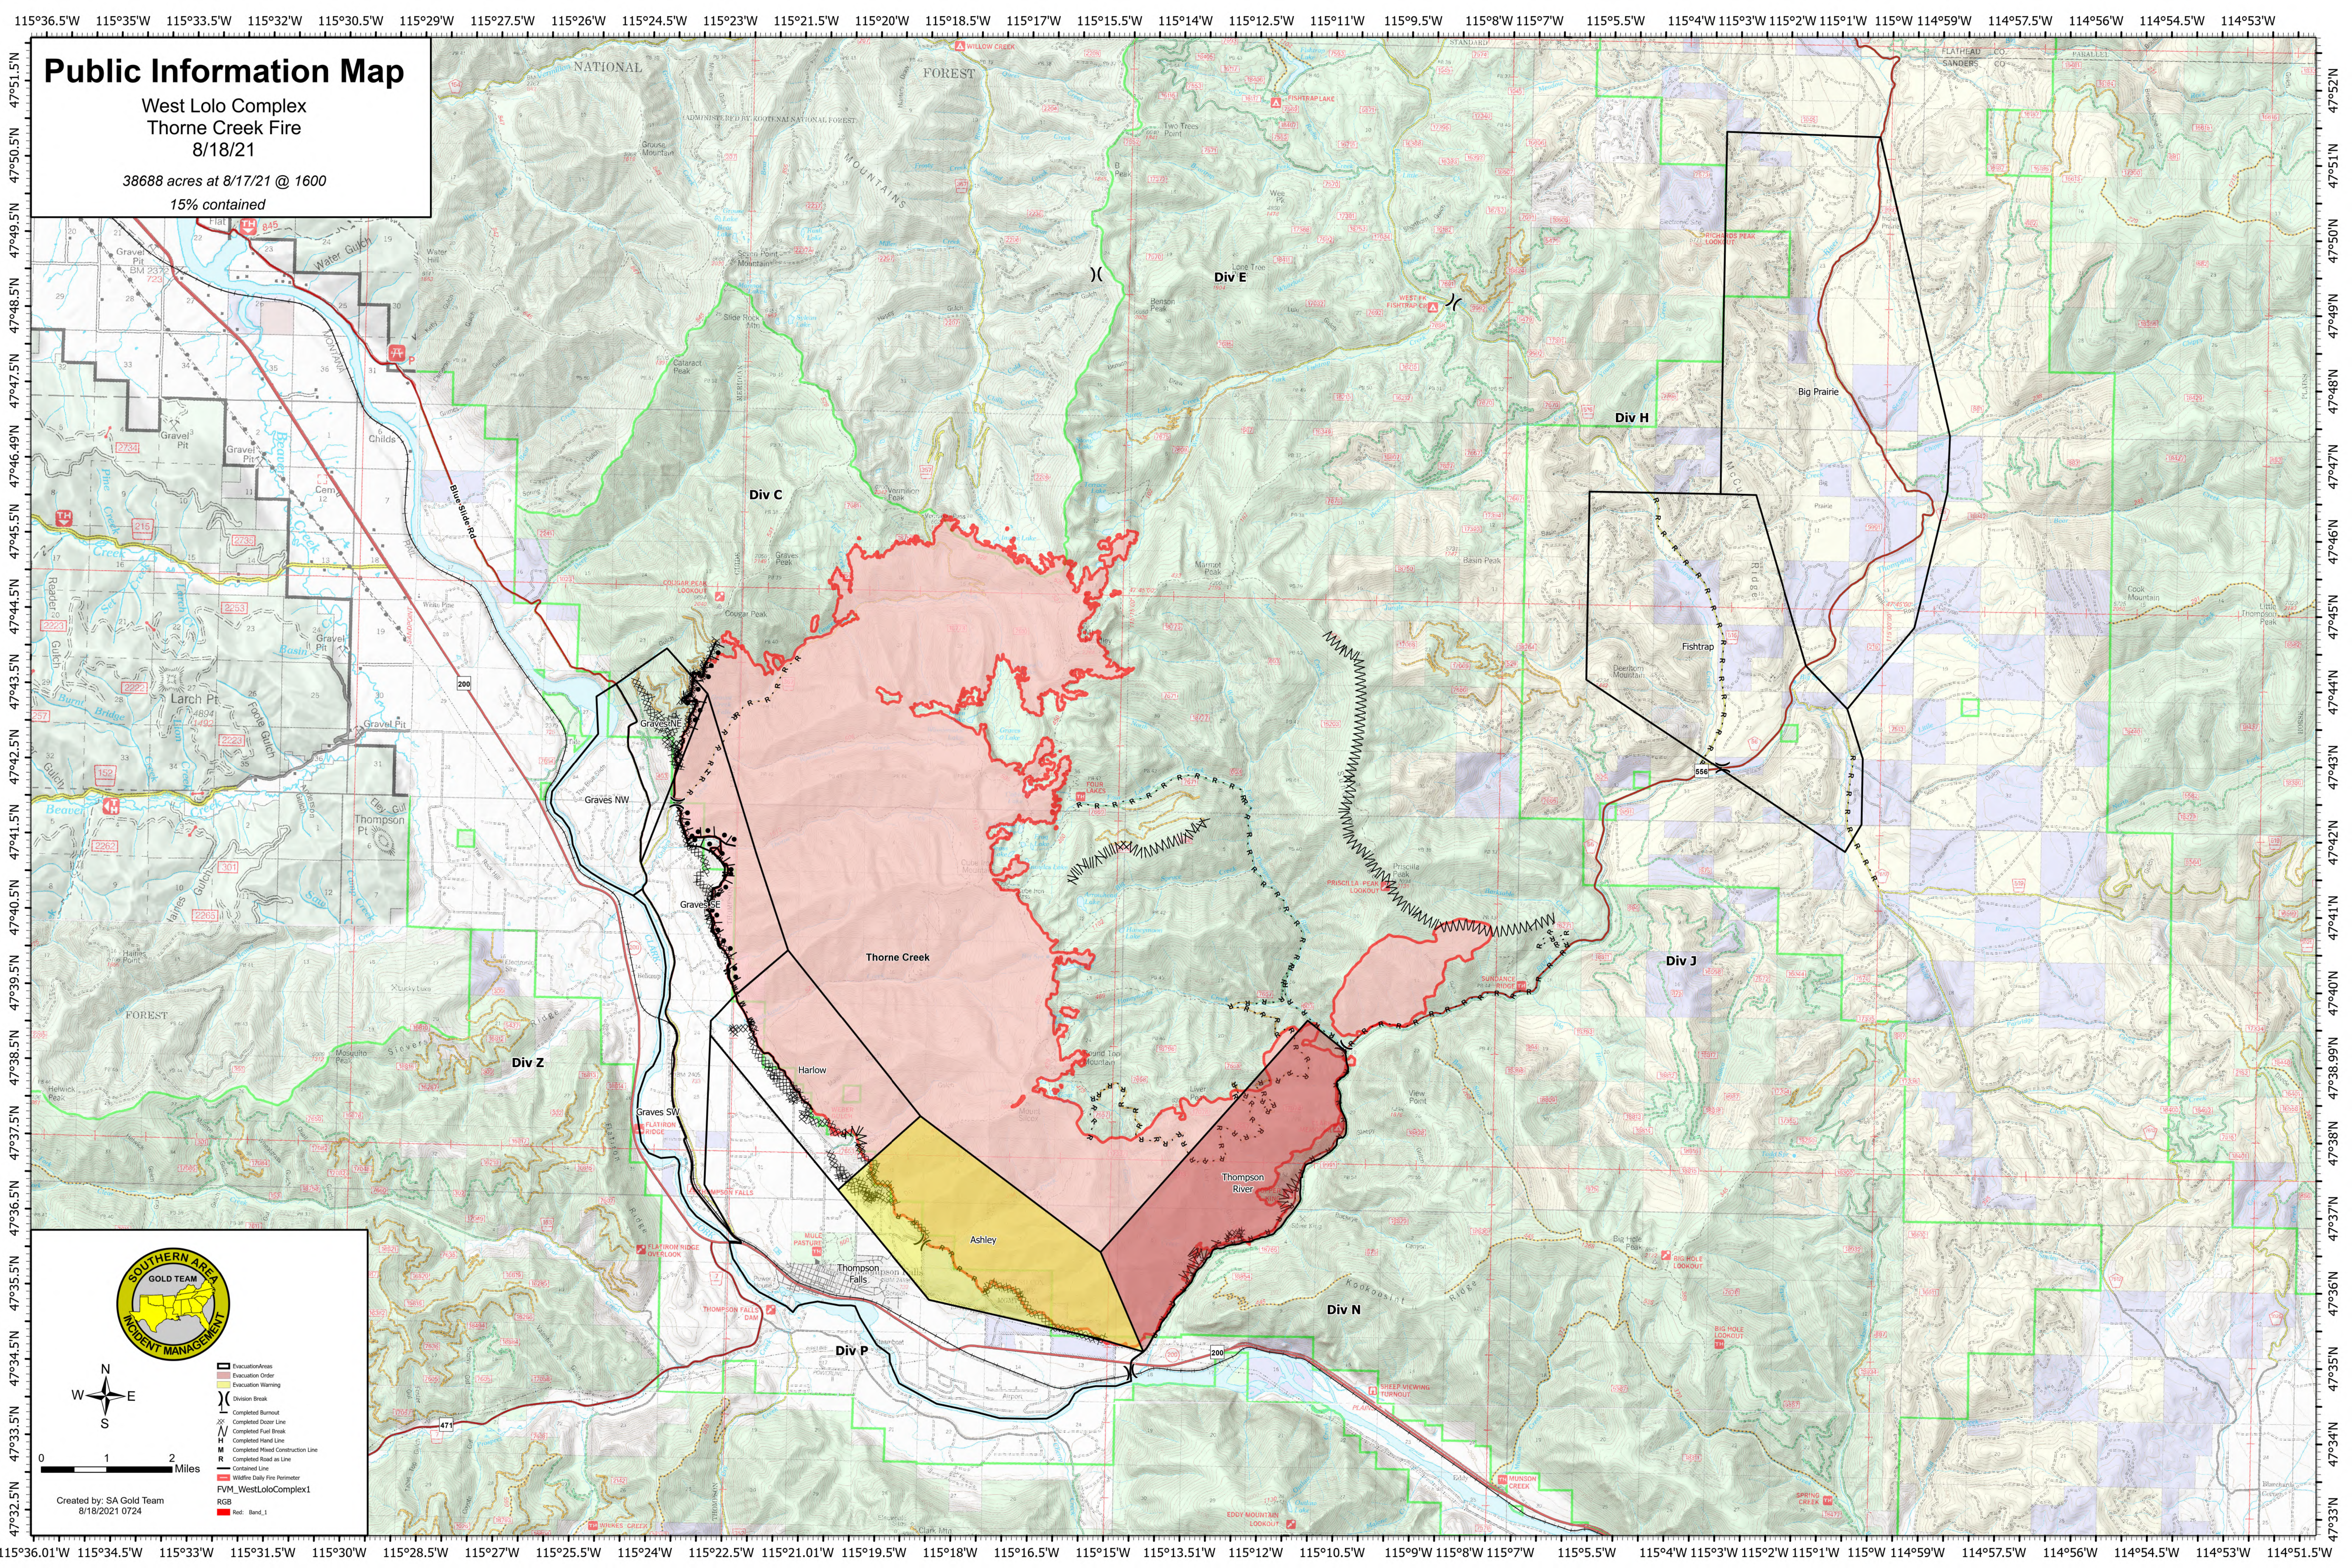

Public Information Map

West Lolo Complex
Thorne Creek Fire
8/18/21

38688 acres at 8/17/21 @ 1600
15% contained

SOUTHERN AREA GOLD TEAM INCIDENT MANAGEMENT

Created by: SA Gold Team
8/18/2021 0724

- Evacuation Area
- Evacuation Order
- Evacuation Warning
- Division Break
- Completed Burnout
- Completed Clear Line
- Completed Fuel Break
- Completed Hand Line
- Completed Mixed Construction Line
- Completed Road as Line
- Continued Line
- Wildfire Daily Fire Perimeter
- FVM_WestLoloComplex1
- RGB
- Red: Band_1

0 1 2 Miles