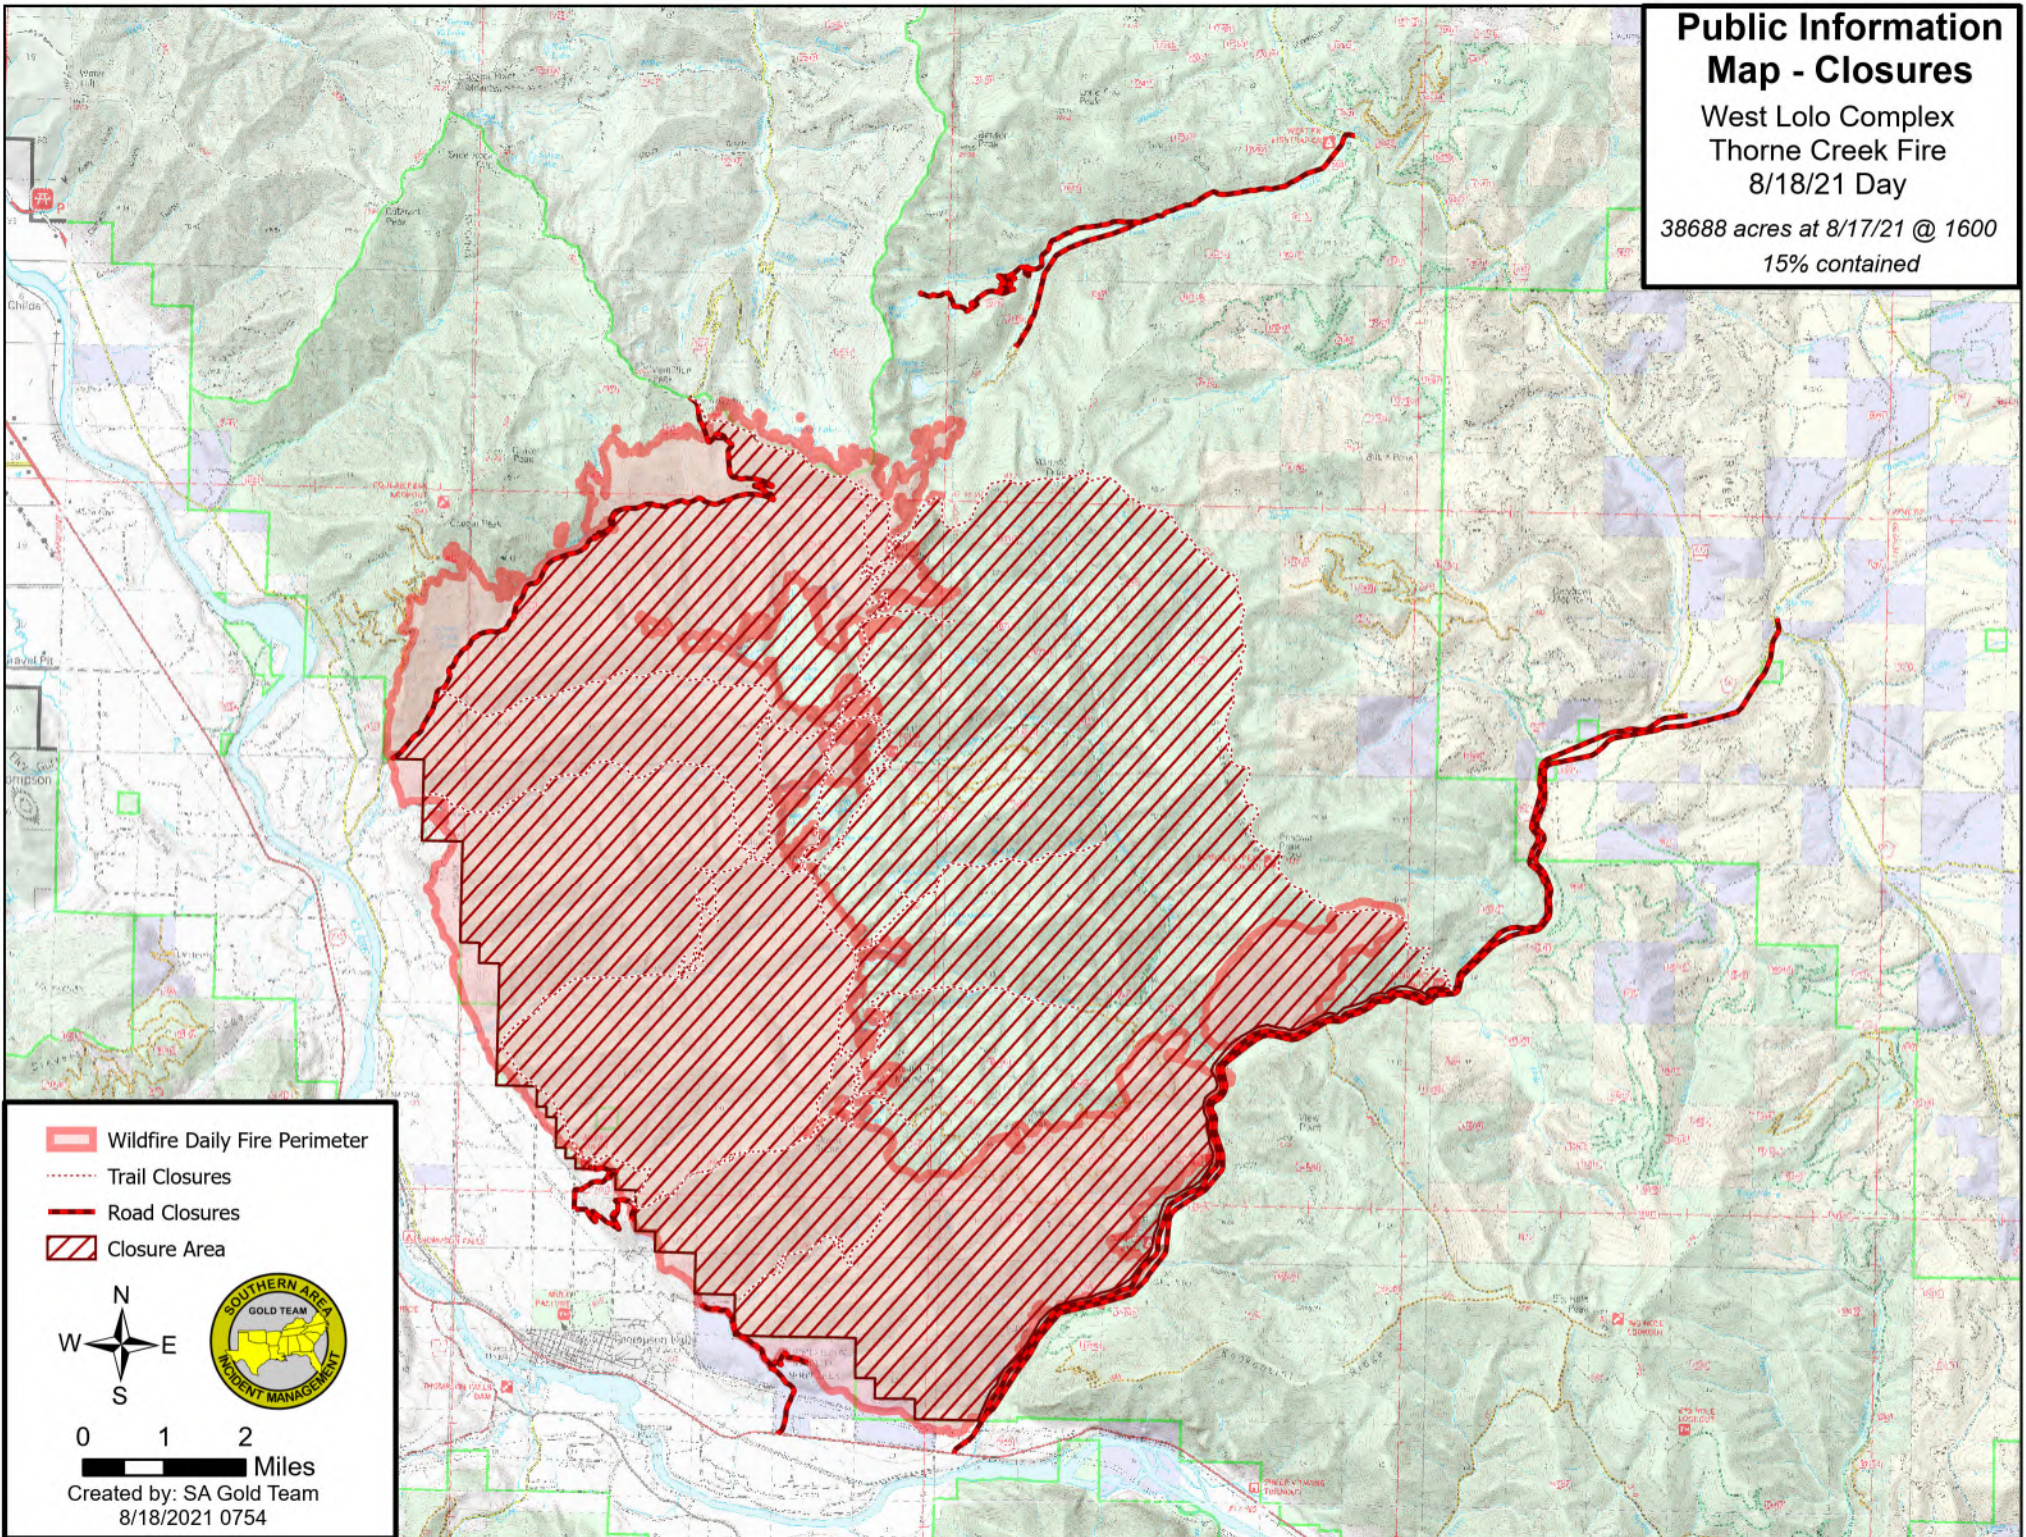

Public Information Map - Closures

West Lolo Complex
Thorne Creek Fire
8/18/21 Day

38688 acres at 8/17/21 @ 1600
15% contained

- Wildfire Daily Fire Perimeter
- Trail Closures
- Road Closures
- Closure Area

0 1 2
Miles

Created by: SA Gold Team
8/18/2021 0754