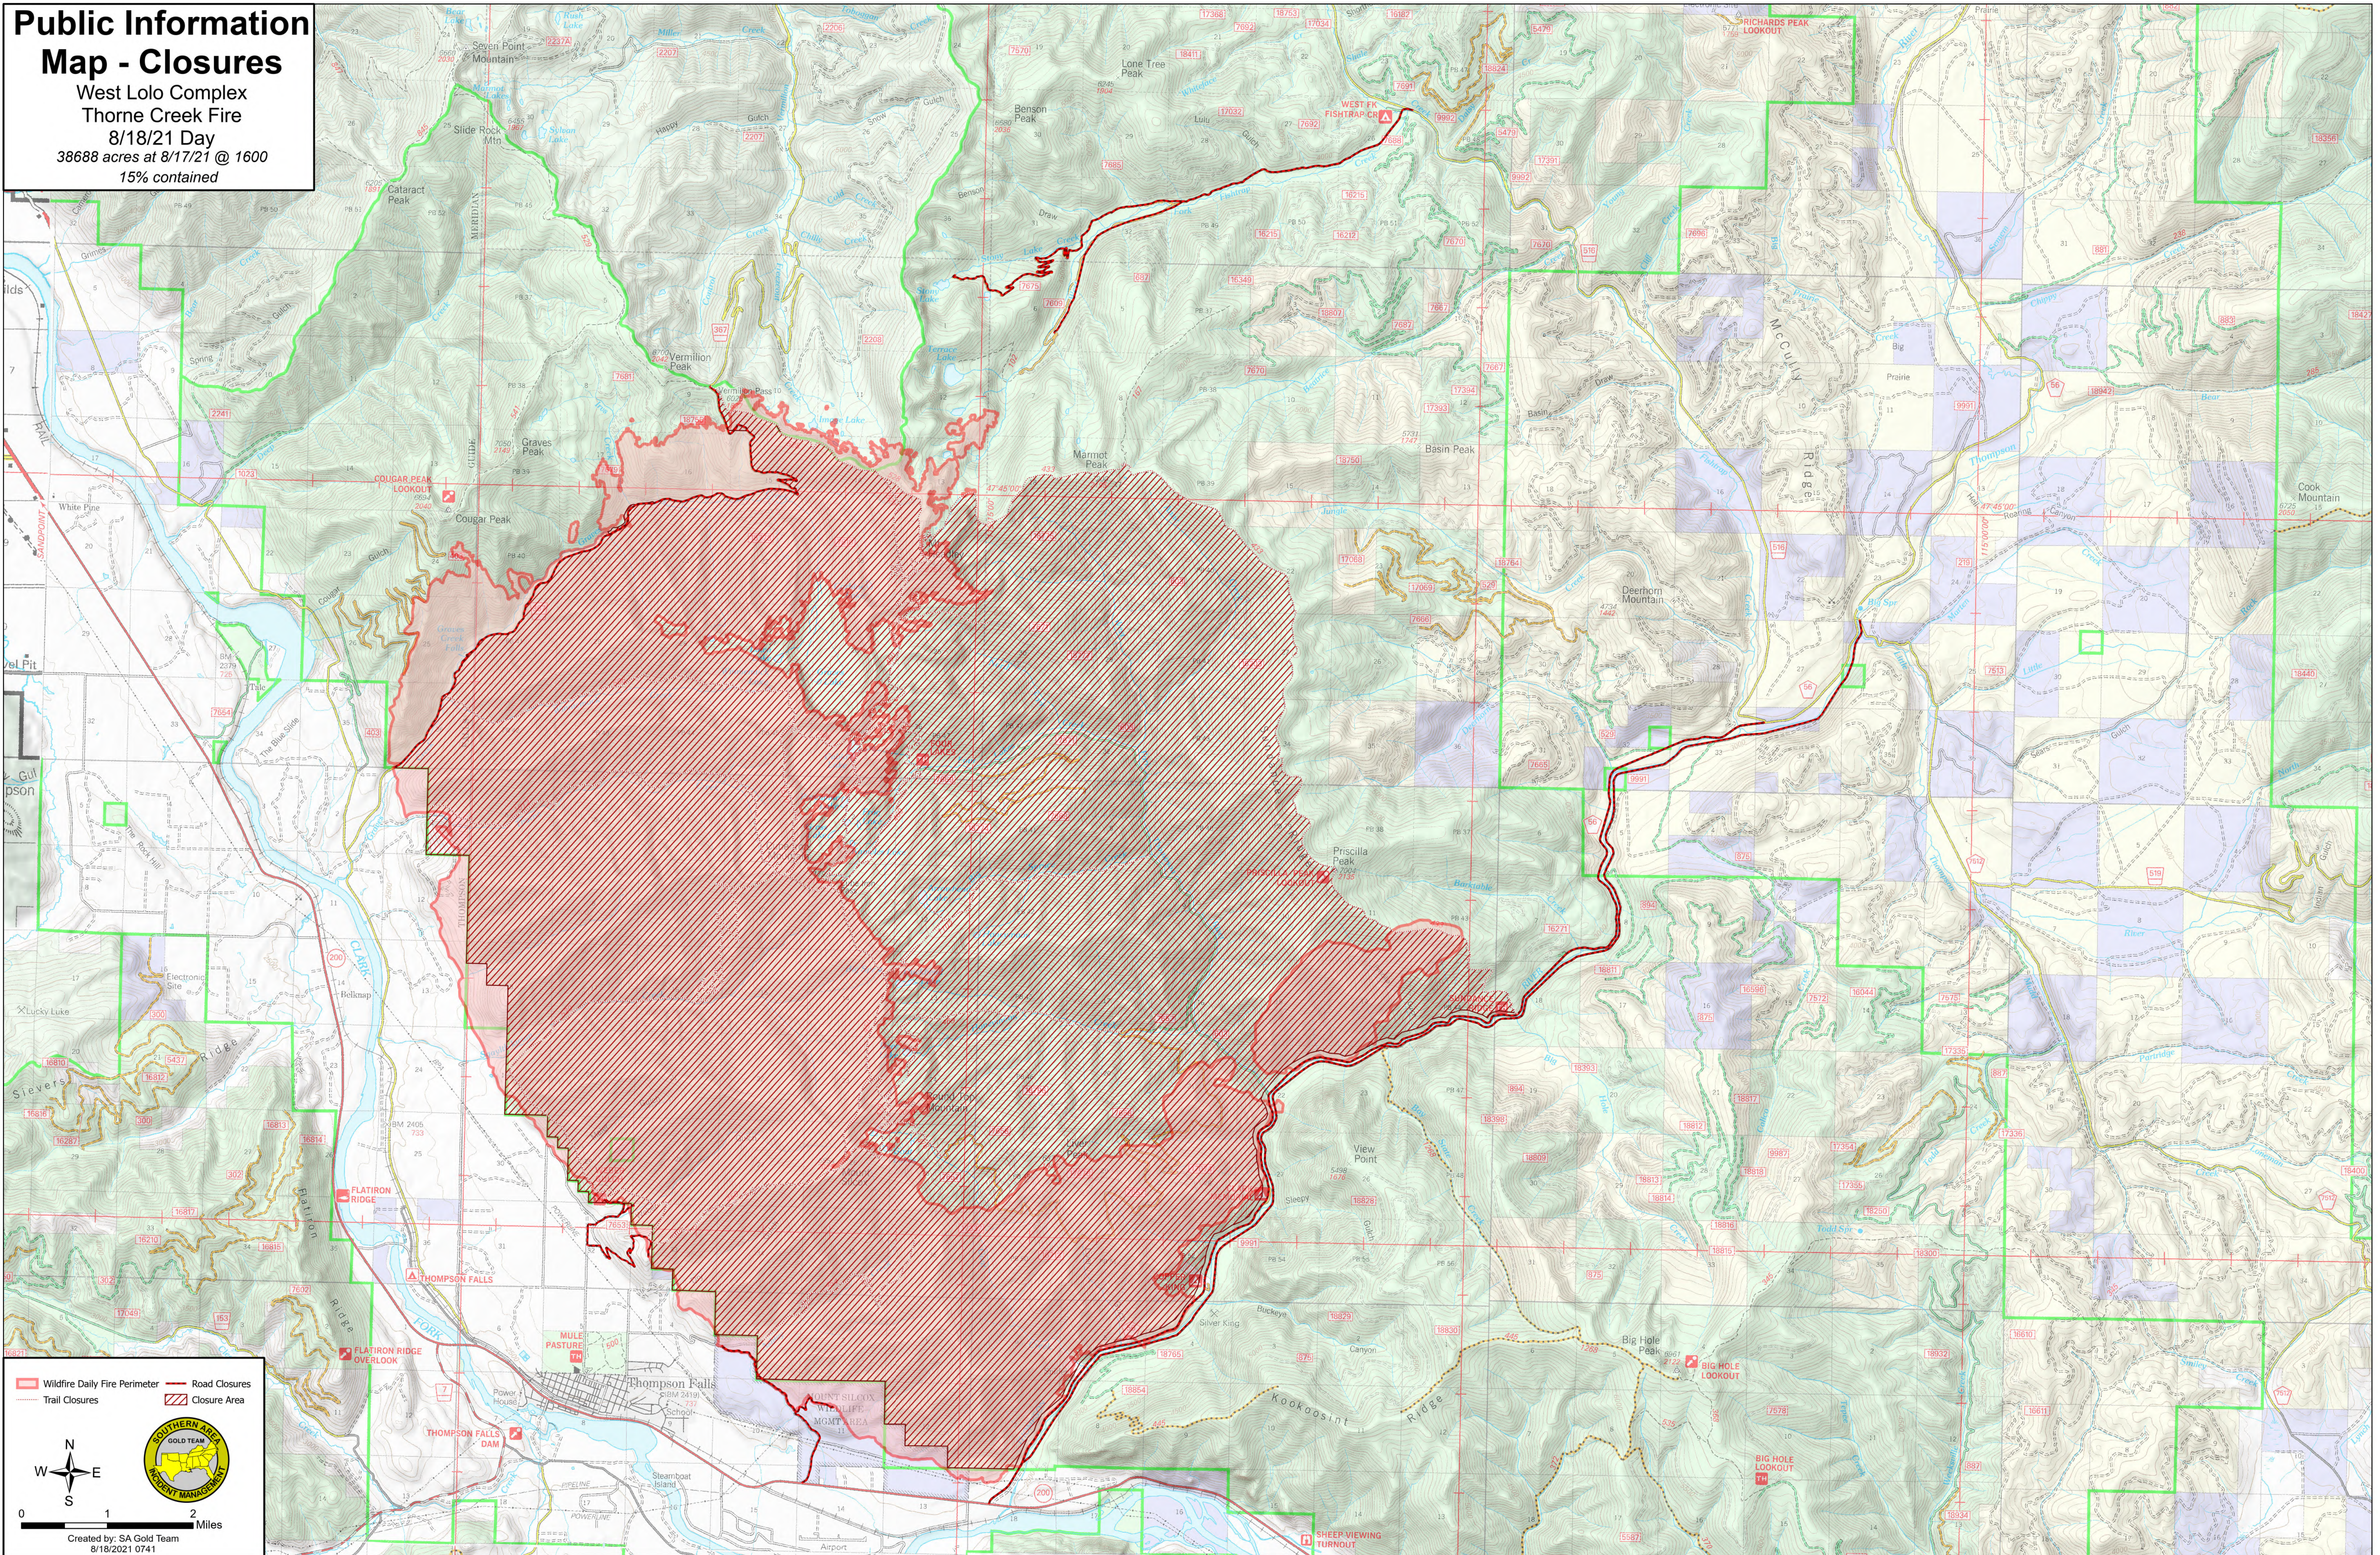

# Public Information Map - Closures

West Lolo Complex  
Thorne Creek Fire  
8/18/21 Day  
38688 acres at 8/17/21 @ 1600  
15% contained

**Legend**

- Wildfire Daily Fire Perimeter (Red line)
- Road Closures (Red line with 'X')
- Trail Closures (Dashed red line)
- Closure Area (Red hatched area)

**Scale**  
0 1 2 Miles

**Compass**  
N  
W E  
S

**Southern Area Gold Team Incident Management**

Created by: SA Gold Team  
8/18/2021 0741