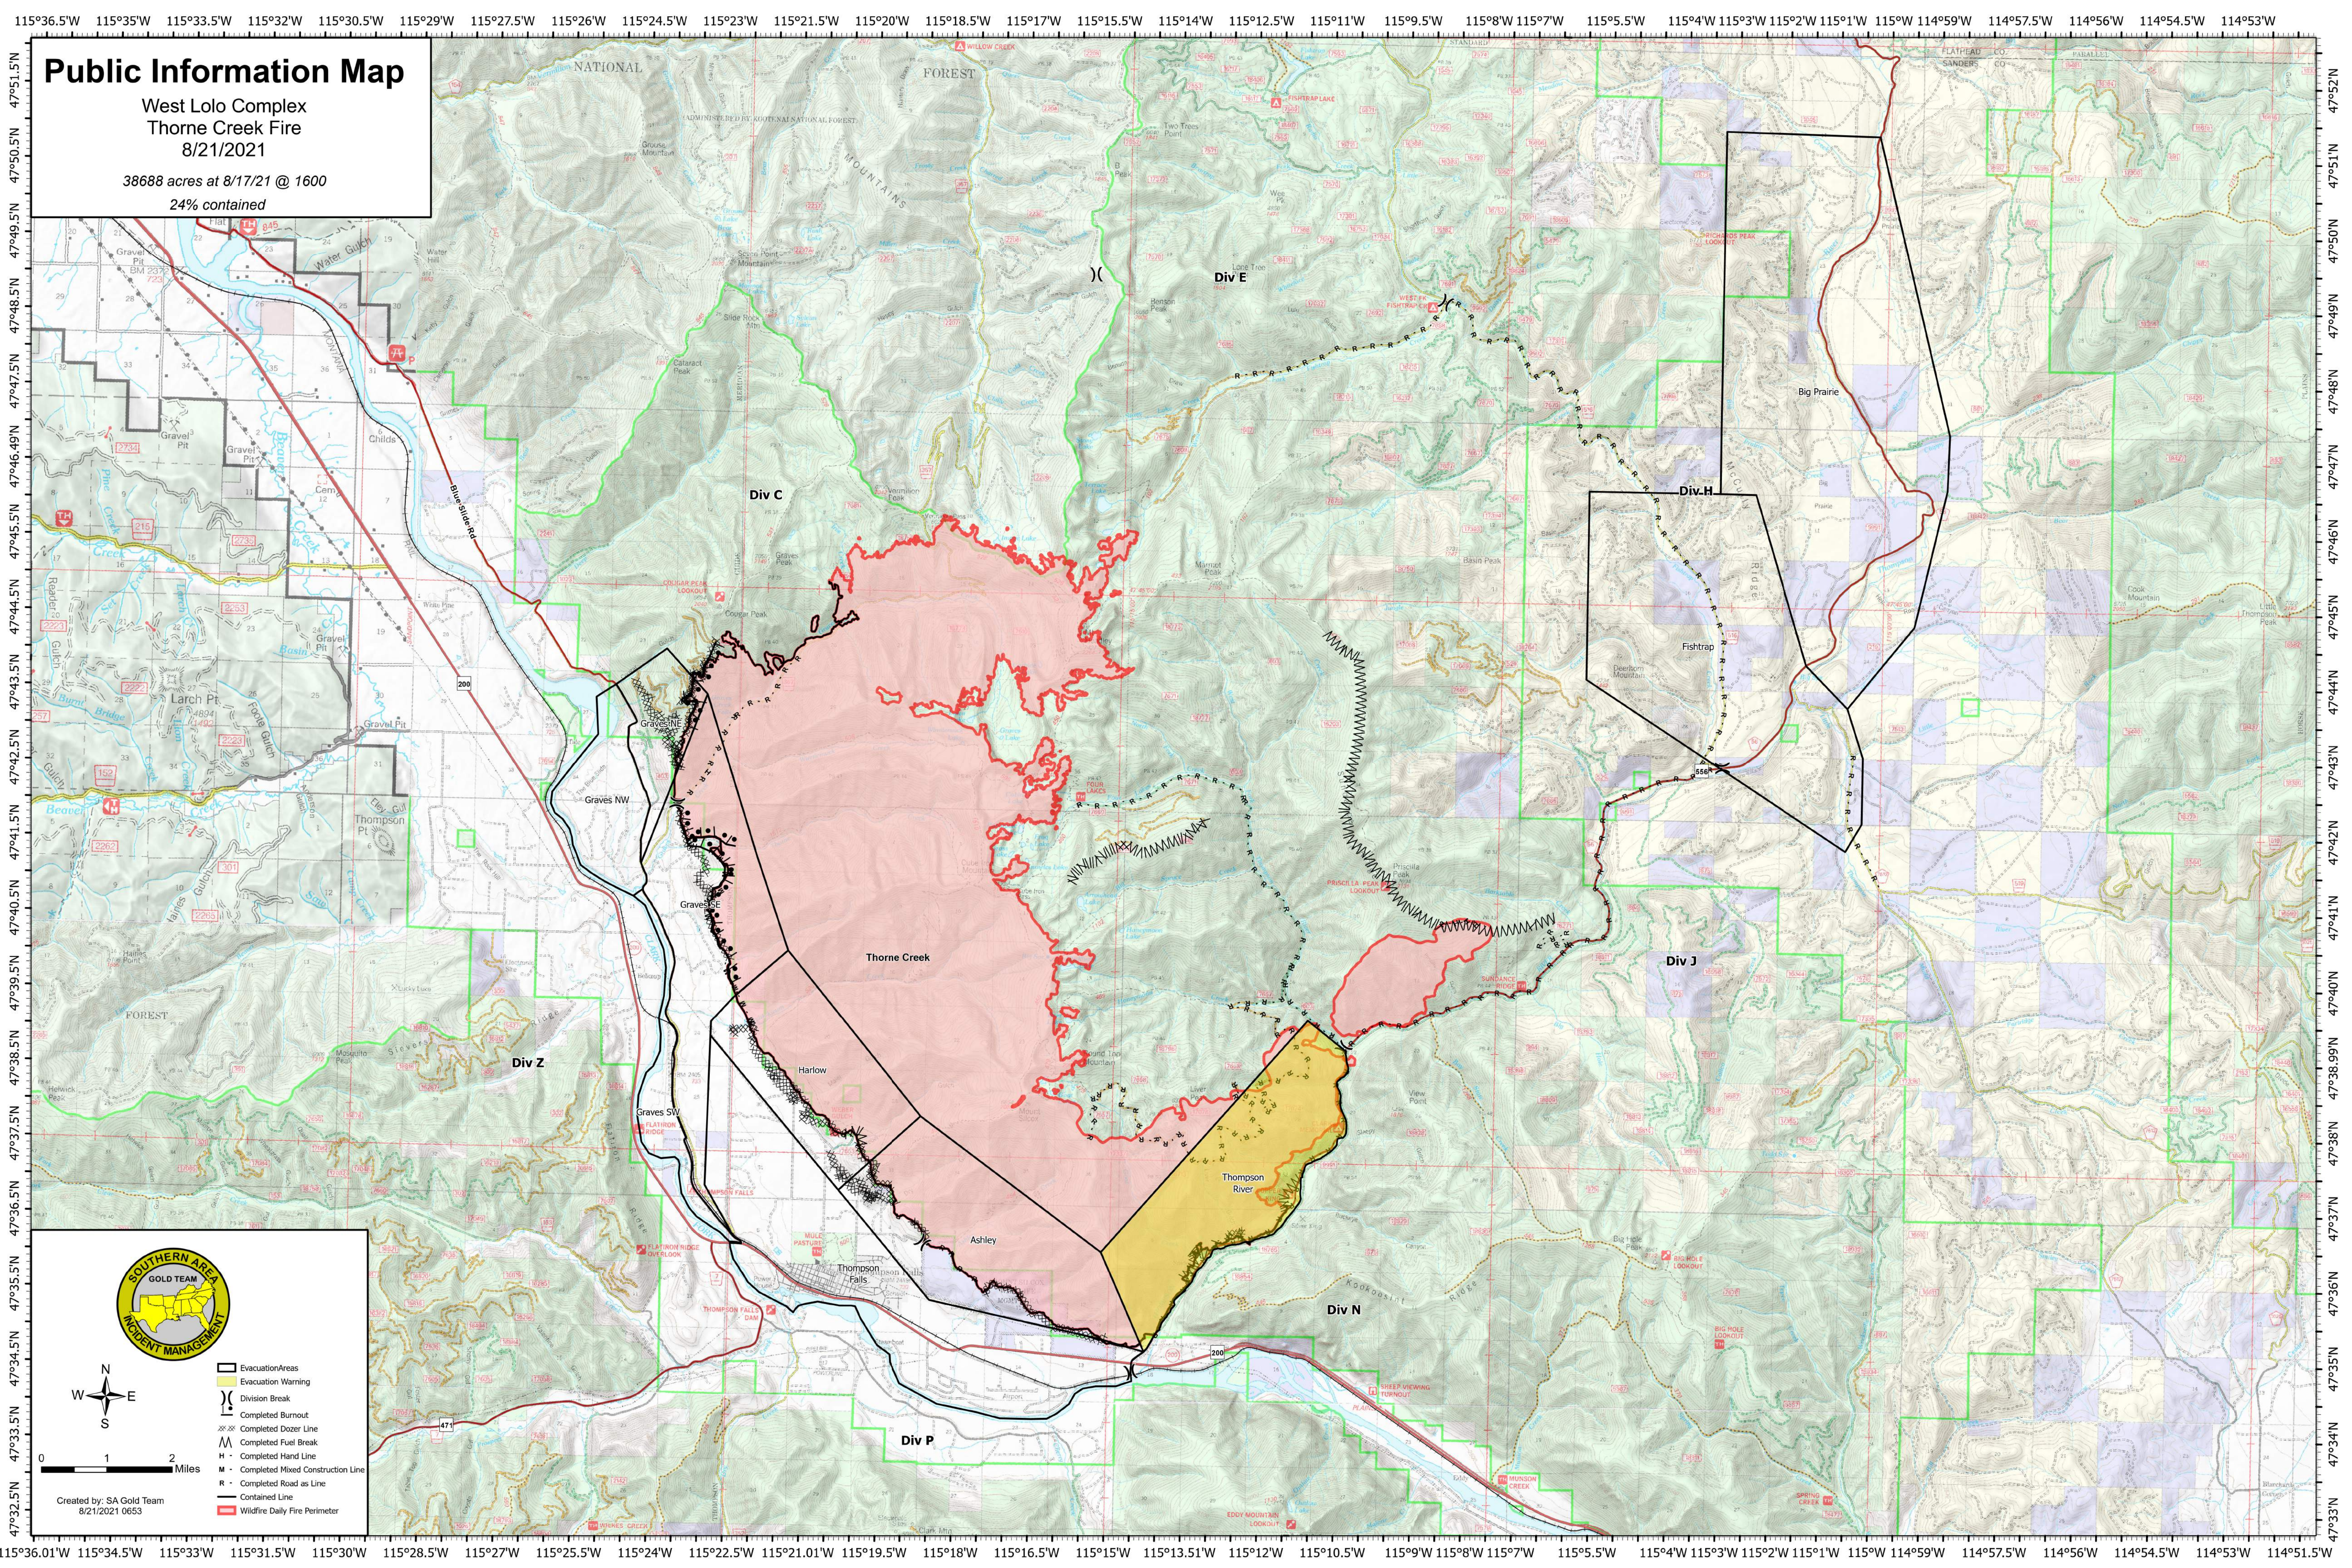

Public Information Map

West Lolo Complex
Thorne Creek Fire
8/21/2021

38688 acres at 8/17/21 @ 1600
24% contained

Created by: SA Gold Team
8/21/2021 0653

- Evacuation Areas
- Evacuation Warning
- Division Break
- Completed Burnout
- Completed Dozer Line
- Completed Fuel Break
- Completed Hand Line
- Completed Mixed Construction Line
- Completed Road as Line
- Contained Line
- Wildfire Daily Fire Perimeter