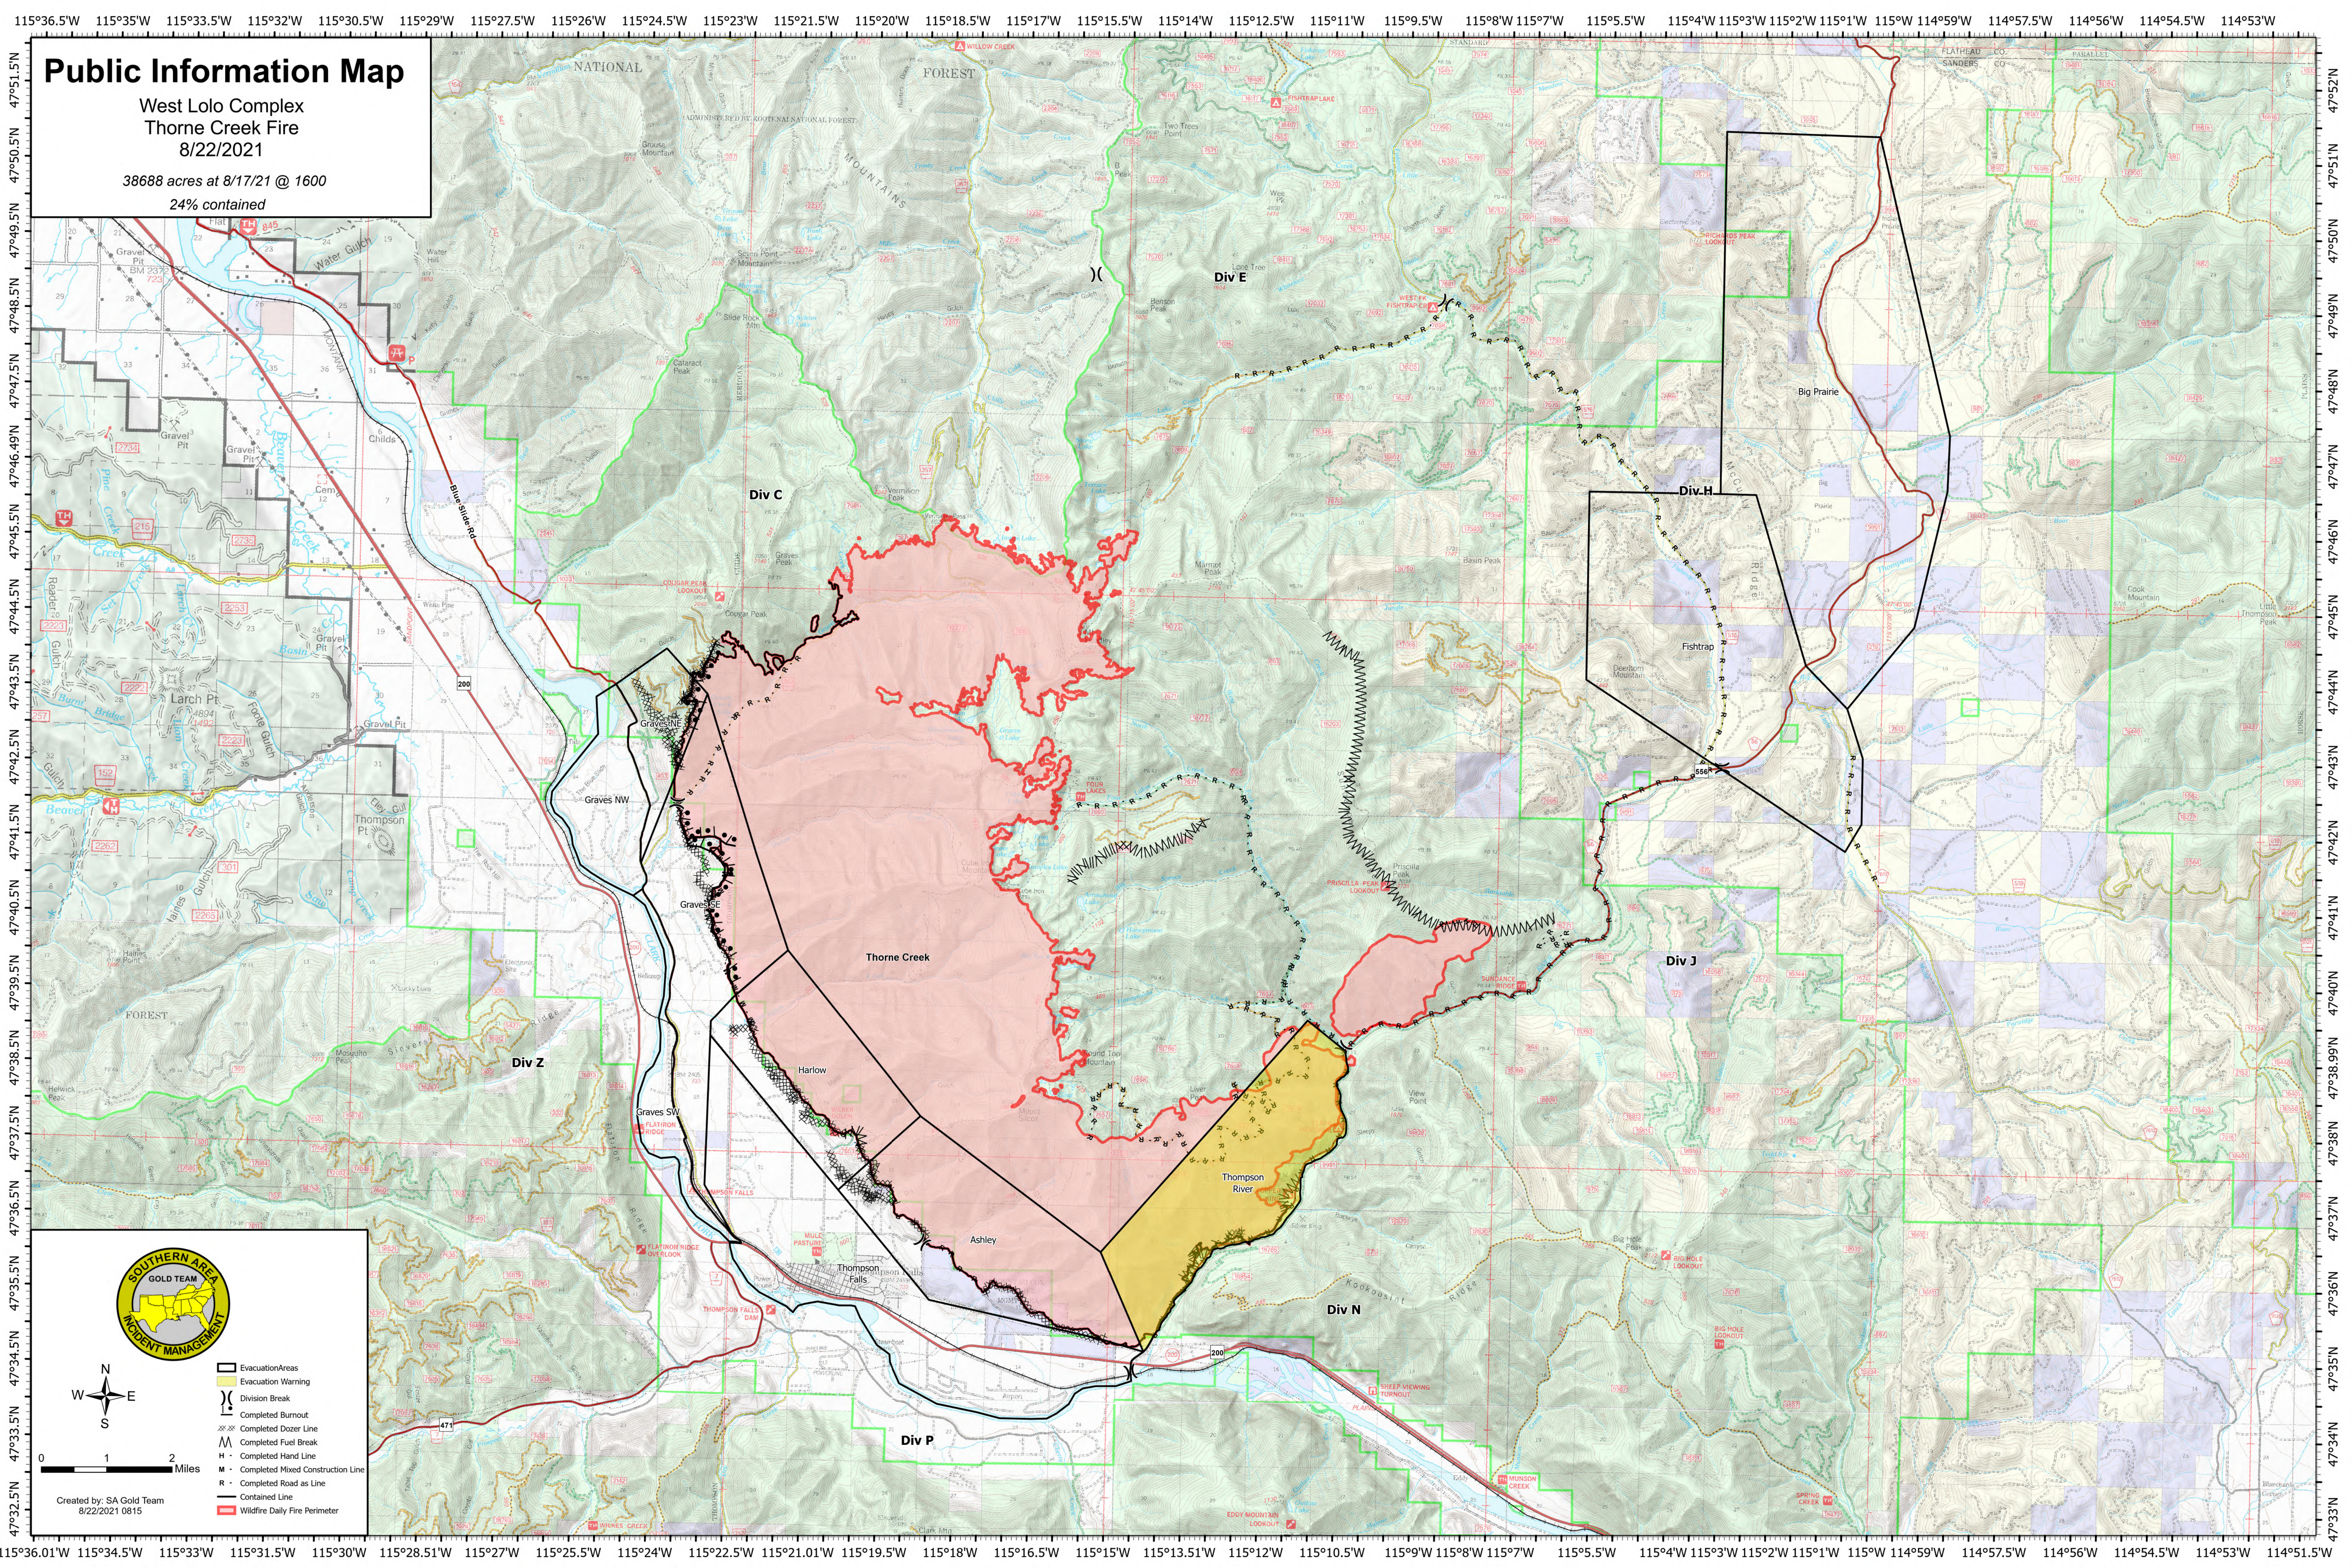

Public Information Map

West Lolo Complex
Thorne Creek Fire
8/22/2021

38688 acres at 8/17/21 @ 1600
24% contained

Created by: SA Gold Team
8/22/2021 0815

- Evacuation Areas
- Evacuation Warning
- Division Break
- Completed Burnout
- Completed Dozer Line
- Completed Fuel Break
- Completed Hand Line
- Completed Mixed Construction Line
- Completed Road as Line
- Contained Line
- Wildfire Daily Fire Perimeter