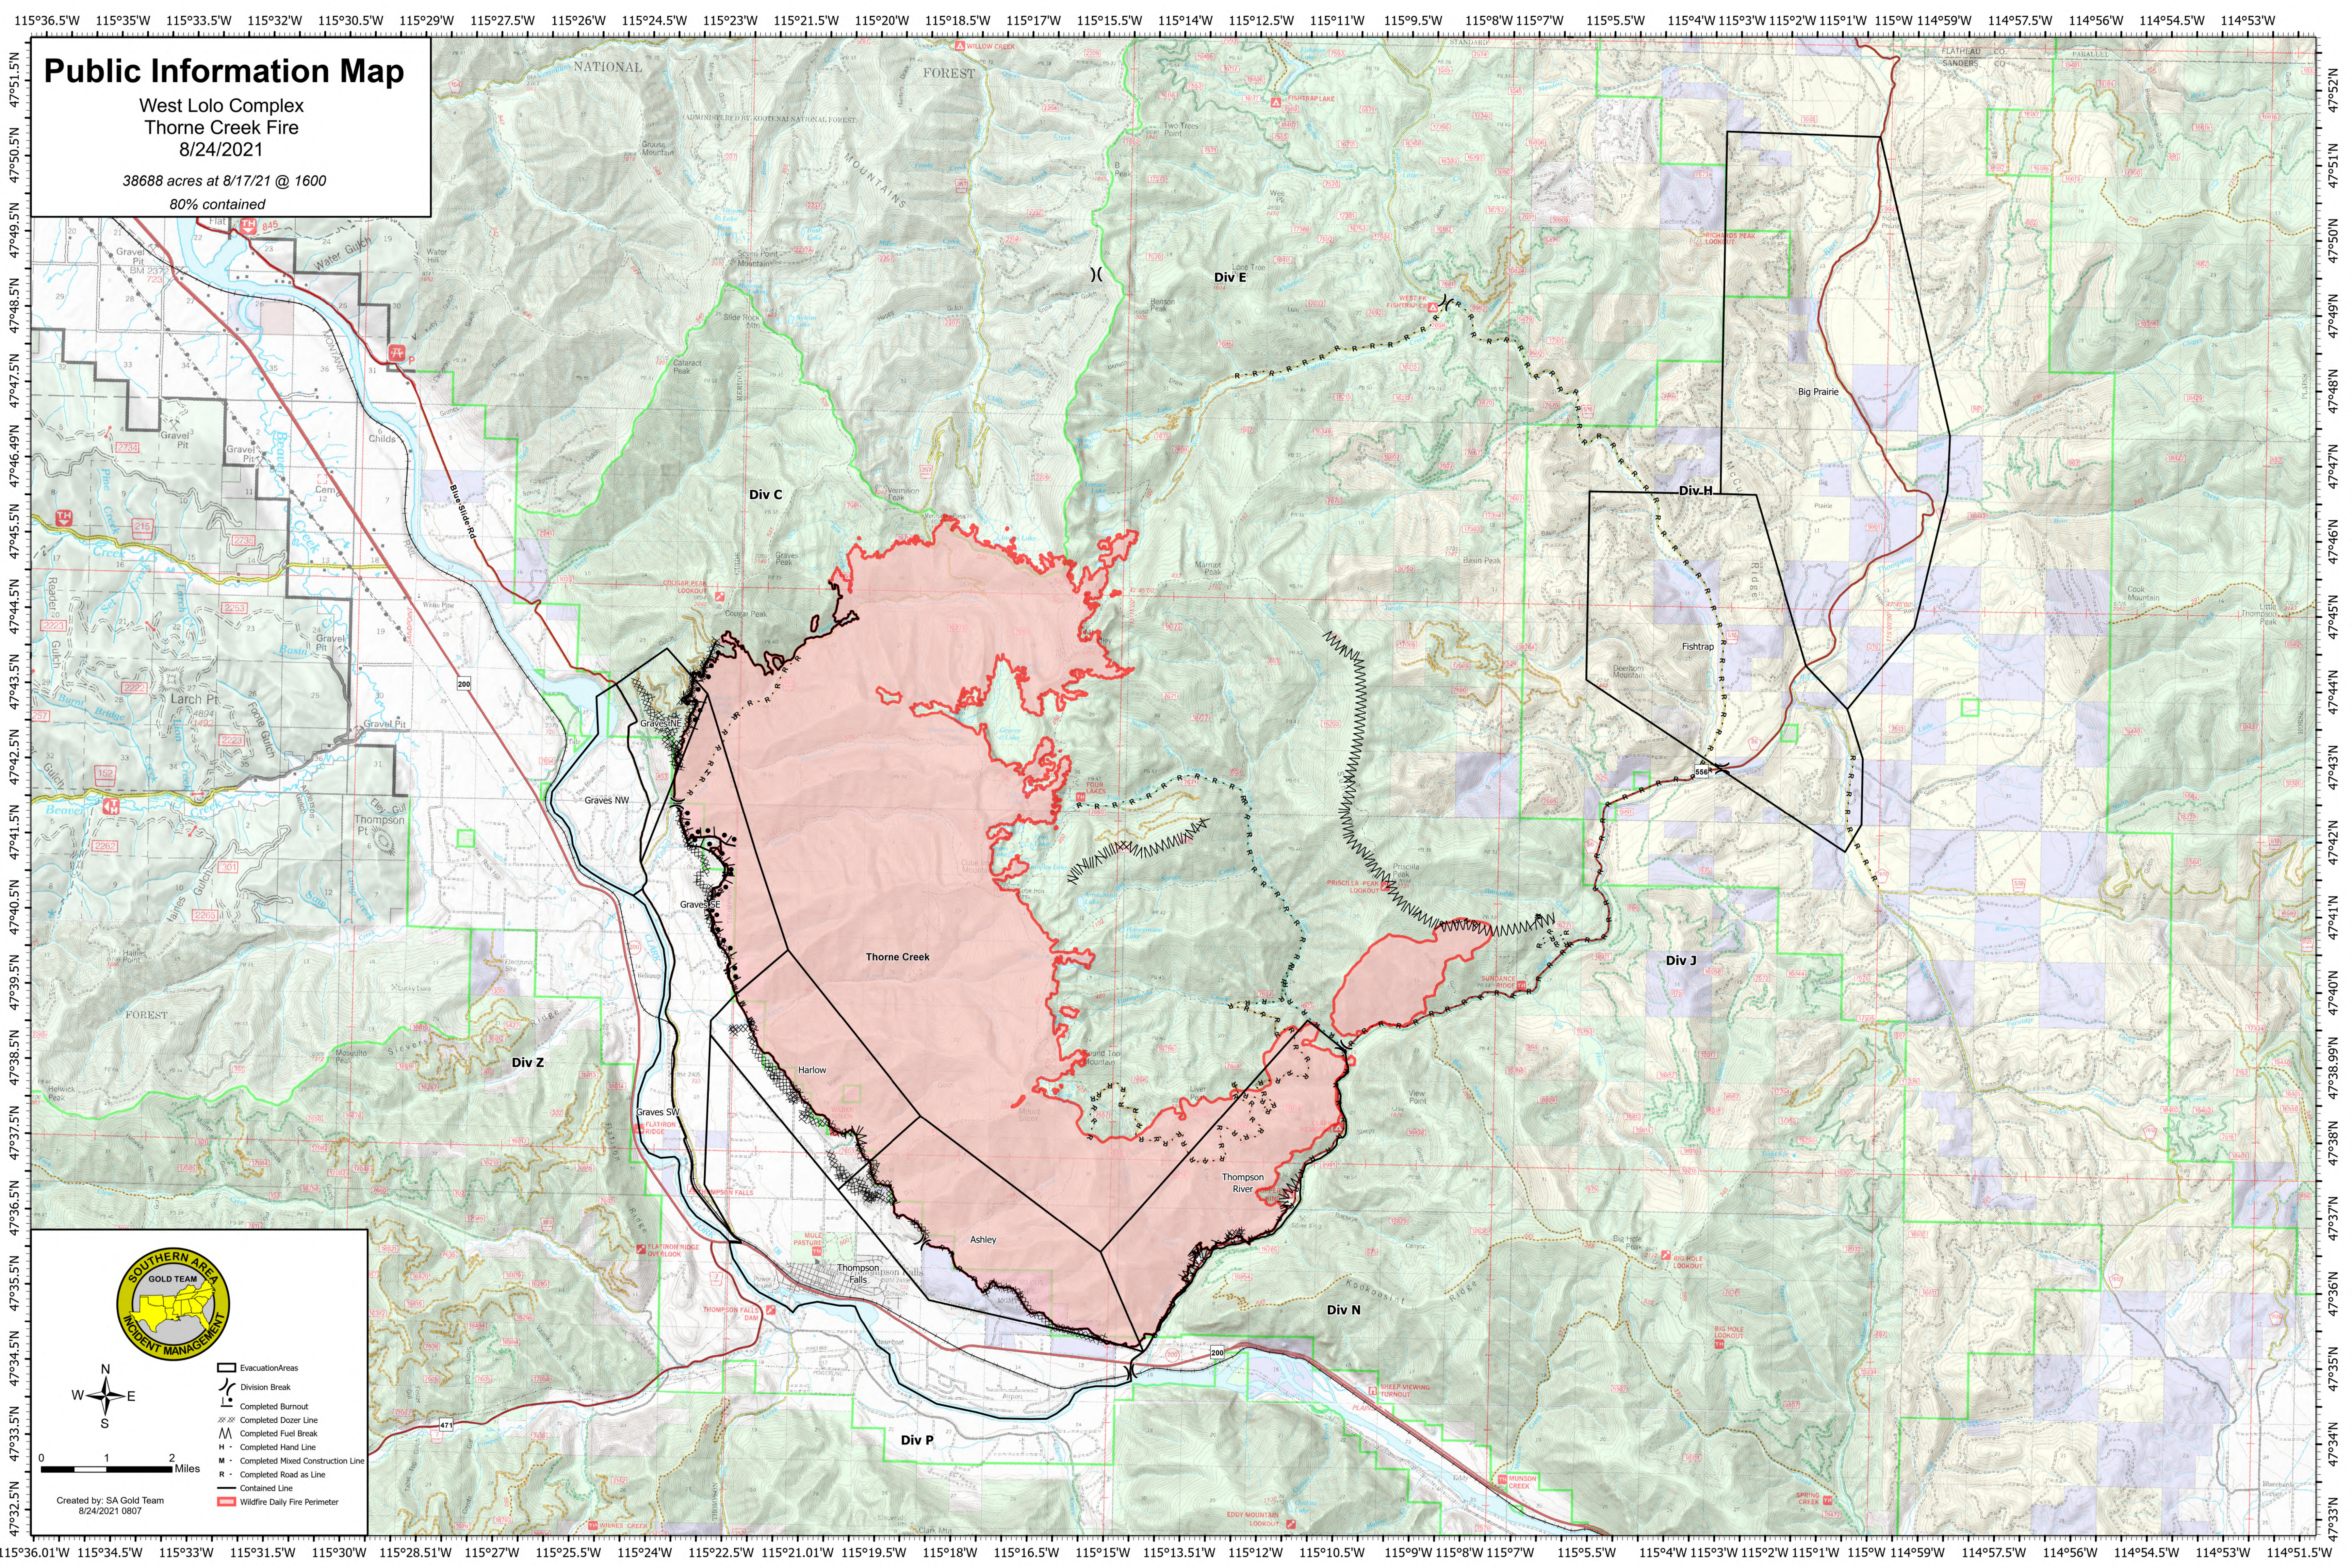

Public Information Map

West Lolo Complex
Thorne Creek Fire
8/24/2021

38688 acres at 8/17/21 @ 1600
80% contained

0 1 2 Miles

Created by: SA Gold Team
8/24/2021 0807

- Evacuation Areas
- Division Break
- Completed Burnout
- Completed Dozer Line
- Completed Fuel Break
- Completed Hand Line
- Completed Mixed Construction Line
- Completed Road as Line
- Contained Line
- Wildfire Daily Fire Perimeter