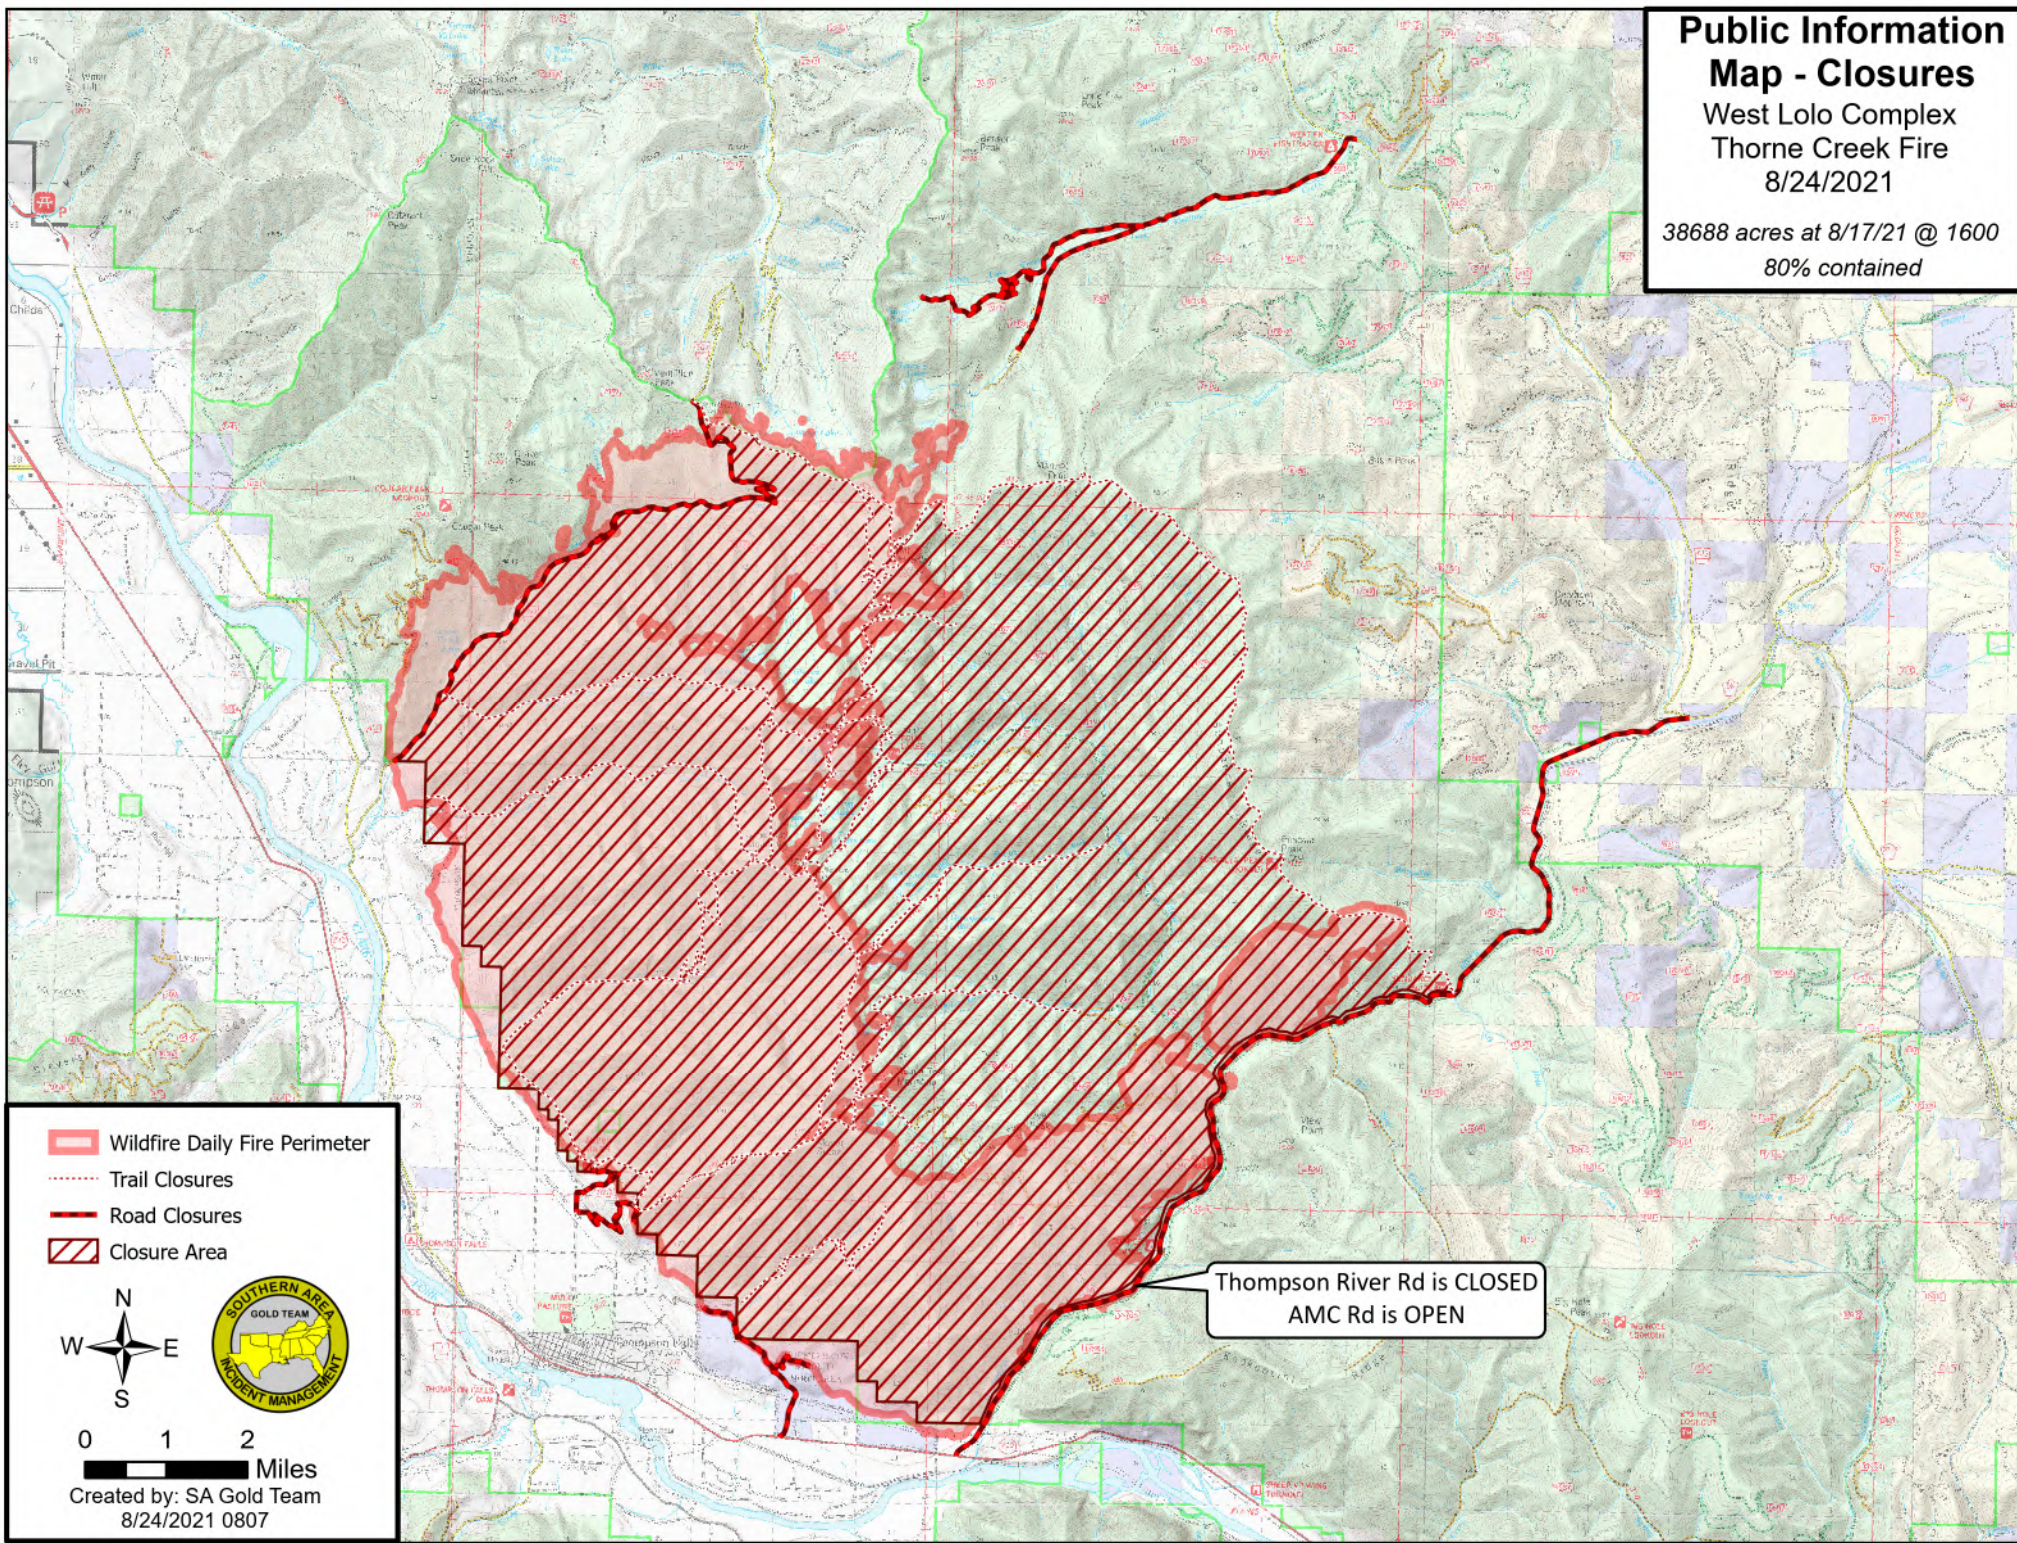

Public Information Map - Closures

West Lolo Complex
Thorne Creek Fire
8/24/2021

38688 acres at 8/17/21 @ 1600
80% contained

- Wildfire Daily Fire Perimeter
- Trail Closures
- Road Closures
- Closure Area

0 1 2
Miles

Created by: SA Gold Team
8/24/2021 0807

Thompson River Rd is CLOSED
AMC Rd is OPEN