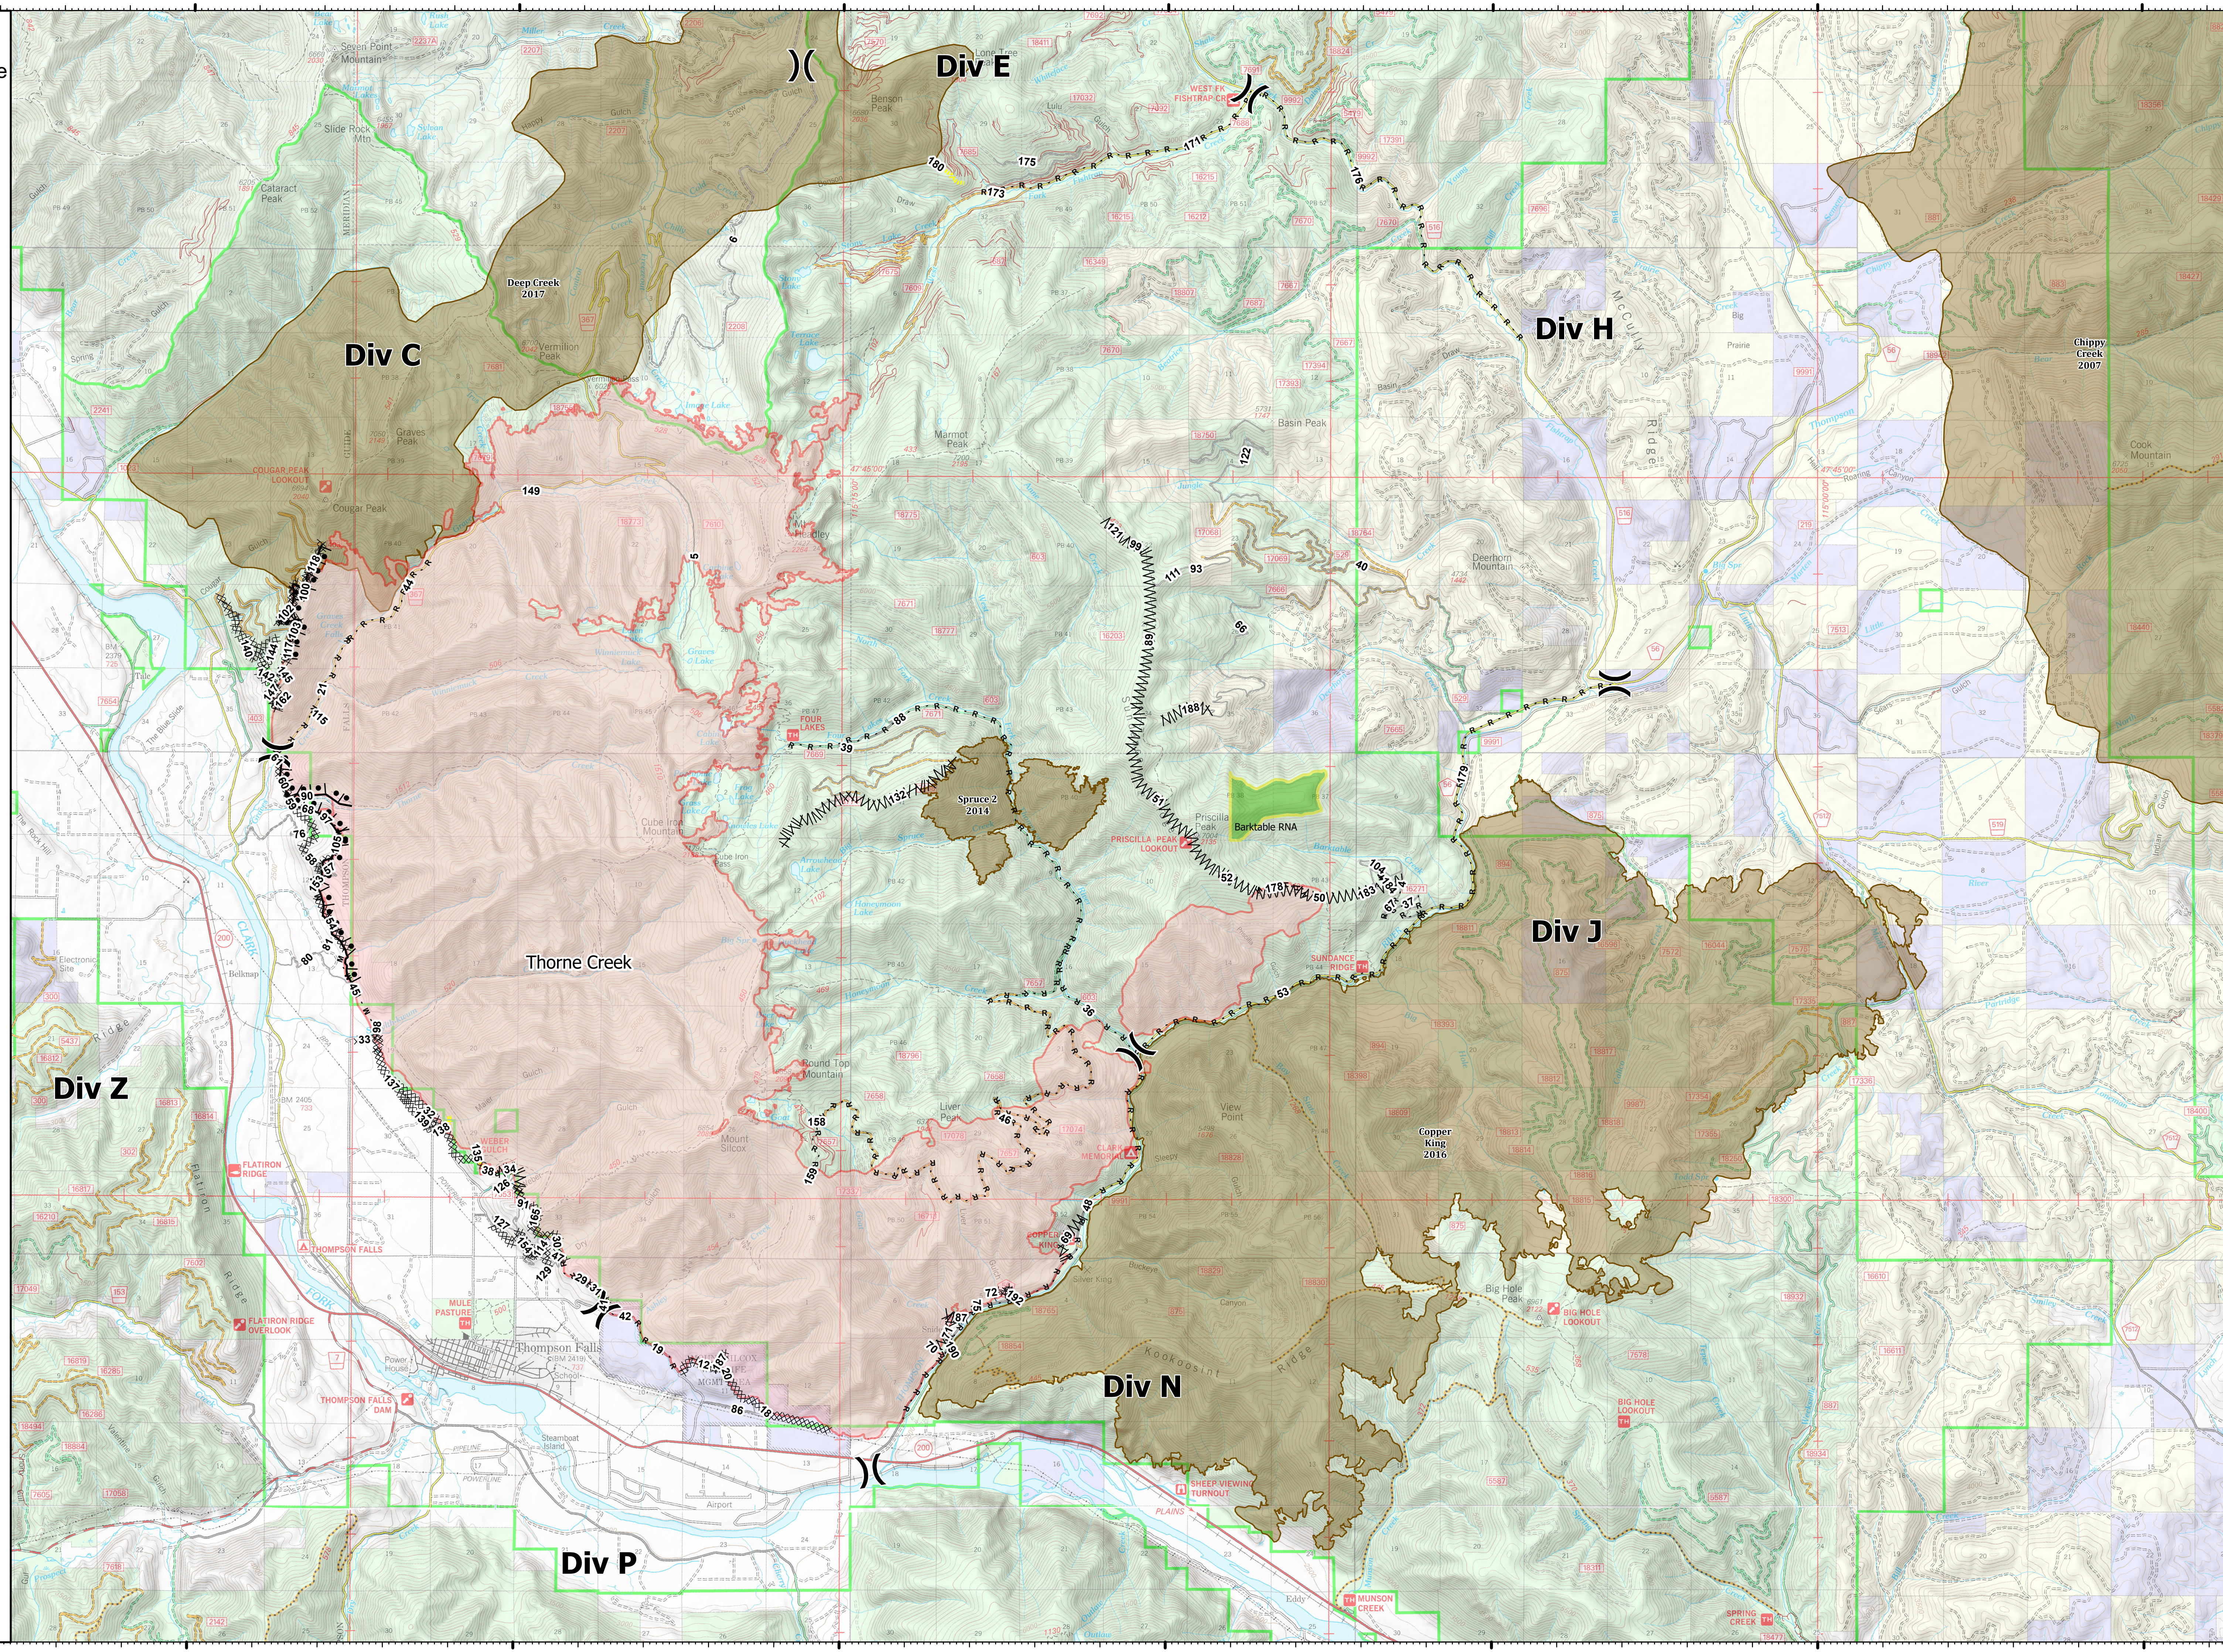

Repair Map

West Lolo Complex - Thorne
MT-LNF-000893
8/25/2021 Day
38688 acres at 8/17/21 @ 1600

- Completed Burnout
- Completed Dozer Line
- Completed Fuel Break
- Completed Hand Line
- Completed Mixed Construction Line
- Completed Plow Line
- Completed Road as Line
- Access or Improved Road
- Incident Action Point
- Wildfire Daily Fire Perimeter
- Fire History
- Label Point
- Polygon Type
 - Other
 - Prescribed Fire
 - Wildfire Daily Fire Perimeter

0 1 2 Miles

8/30/2021 1905
North American 1983 Datum, Lat/Long Grid

115°30'W 115°25'W 115°20'W 115°15'W 115°10'W 115°5'W 115°W 114°55'W

47°45'N

47°40'N

47°35'N

47°45'N

47°40'N

47°35'N