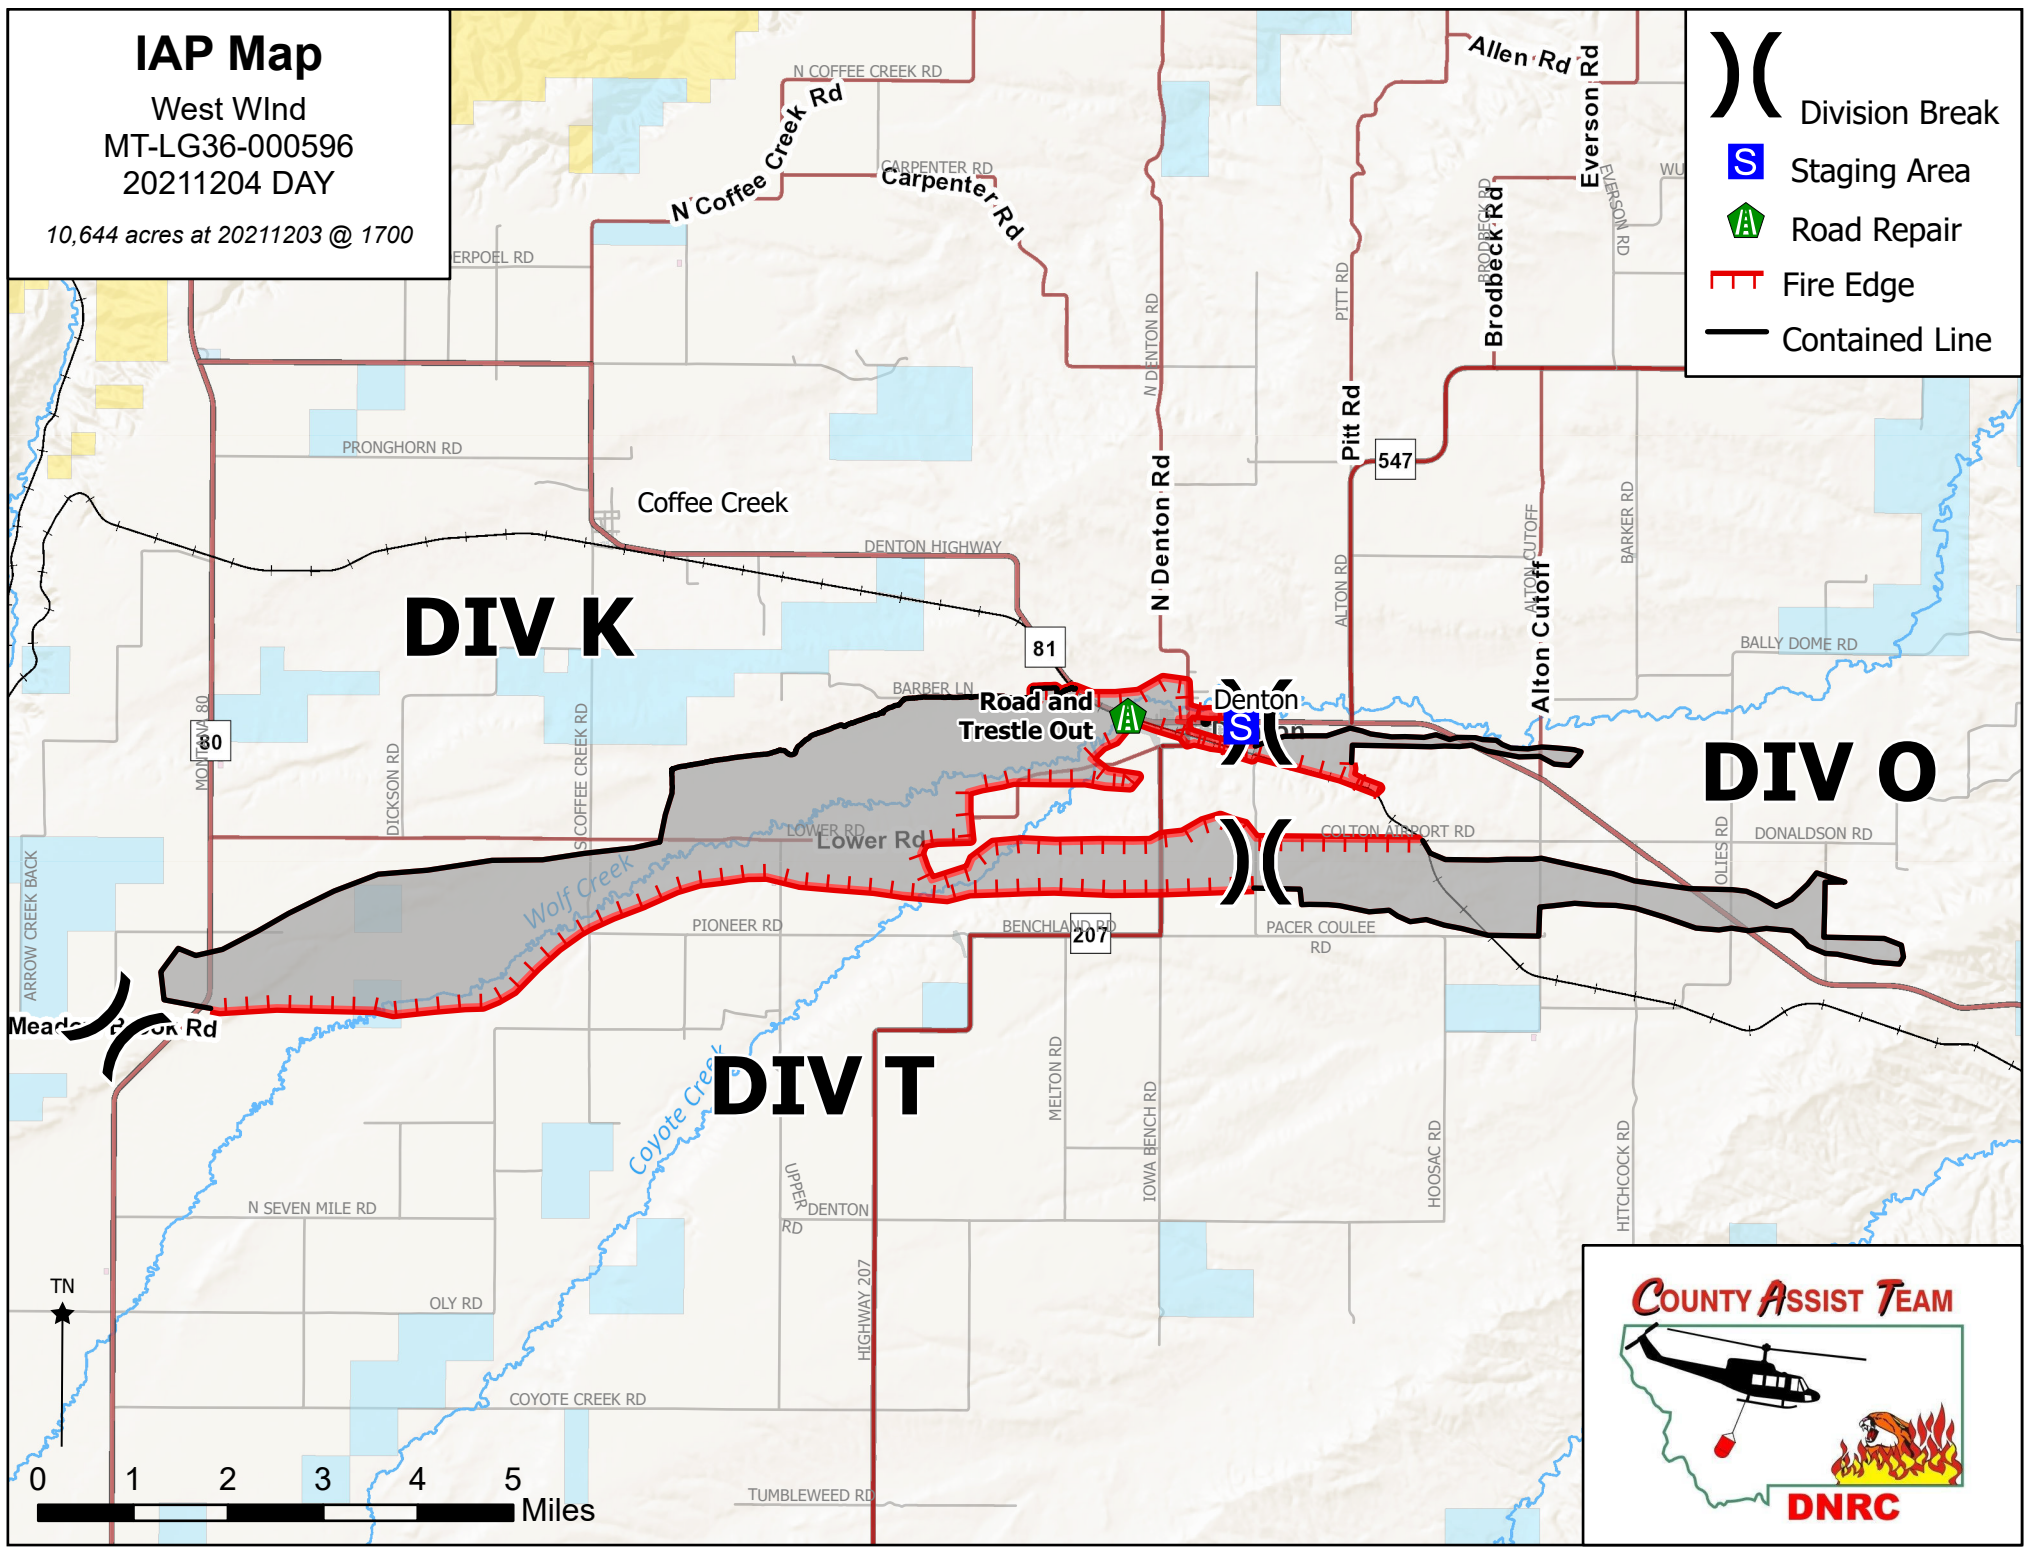

IAP Map

West Wind
MT-LG36-000596
20211204 DAY

10,644 acres at 20211203 @ 1700

-  Division Break
-  Staging Area
-  Road Repair
-  Fire Edge
-  Contained Line

DIV K

DIV O

DIV T

Road and Trestle Out

Denton

TN

COUNTY ASSIST TEAM

DNRC