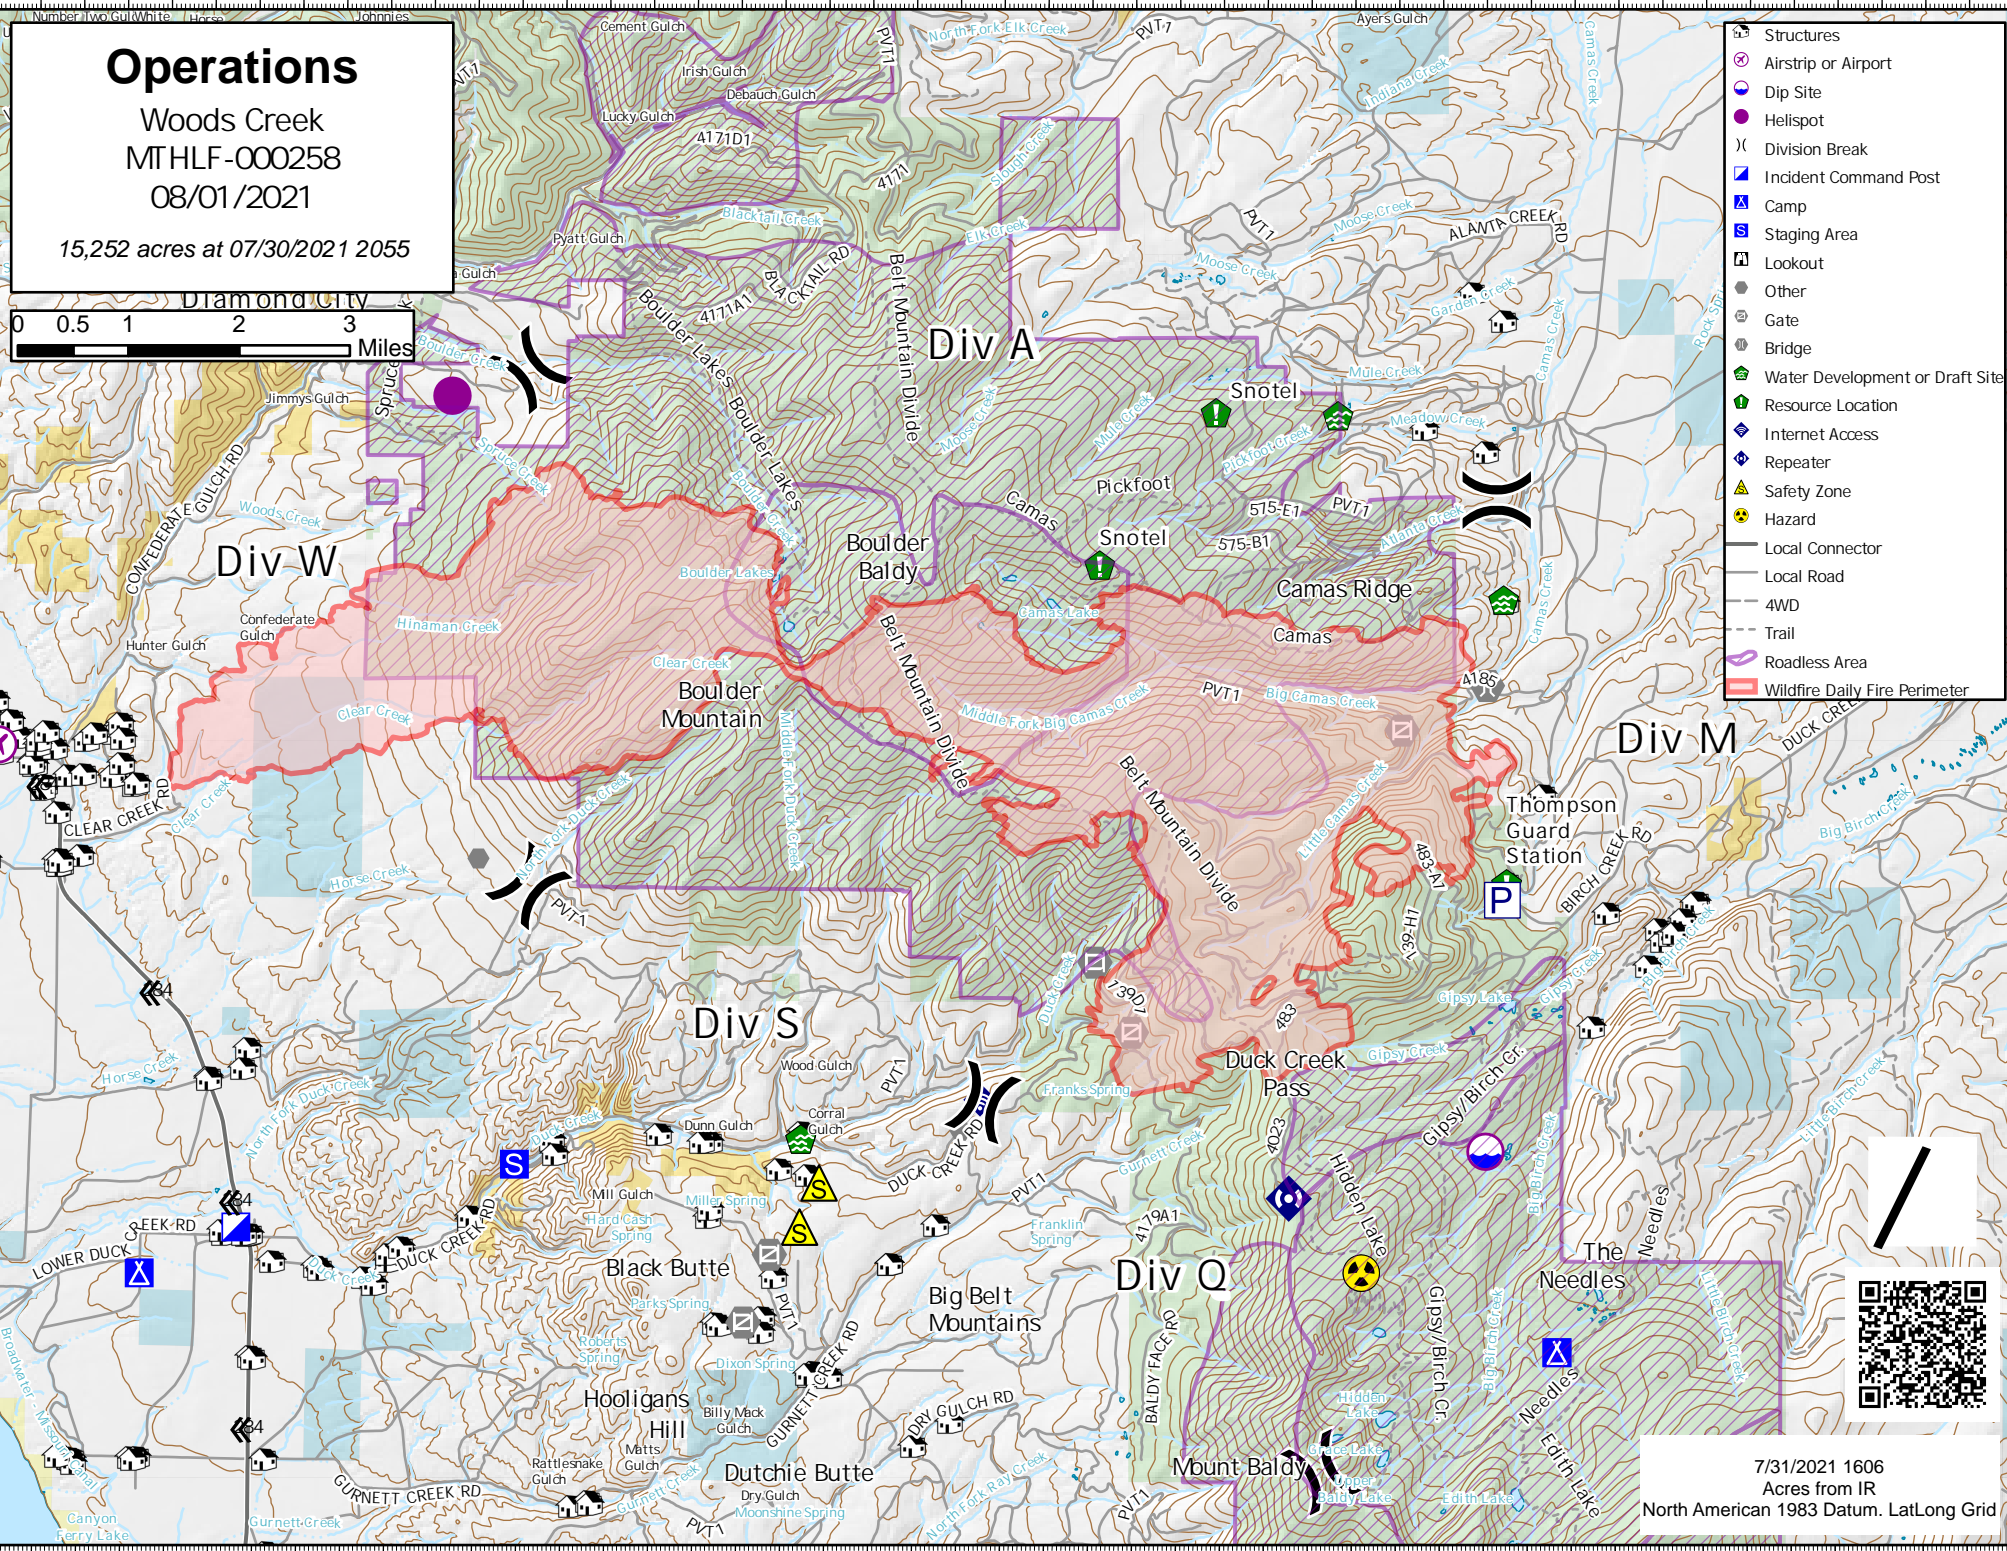

Operations

Woods Creek
MT HLF-000258
08/01/2021

15,252 acres at 07/30/2021 2055

- Structures
- Airstrip or Airport
- Dip Site
- Hellspot
- Division Break
- Incident Command Post
- Camp
- Staging Area
- Lookout
- Other
- Gate
- Bridge
- Water Development or Draft Site
- Resource Location
- Internet Access
- Repeater
- Safety Zone
- Hazard
- Local Connector
- Local Road
- 4WD
- Trail
- Roadless Area
- Wildfire Daily Fire Perimeter

7/31/2021 1606
Acres from IR
North American 1983 Datum. LatLong Grid