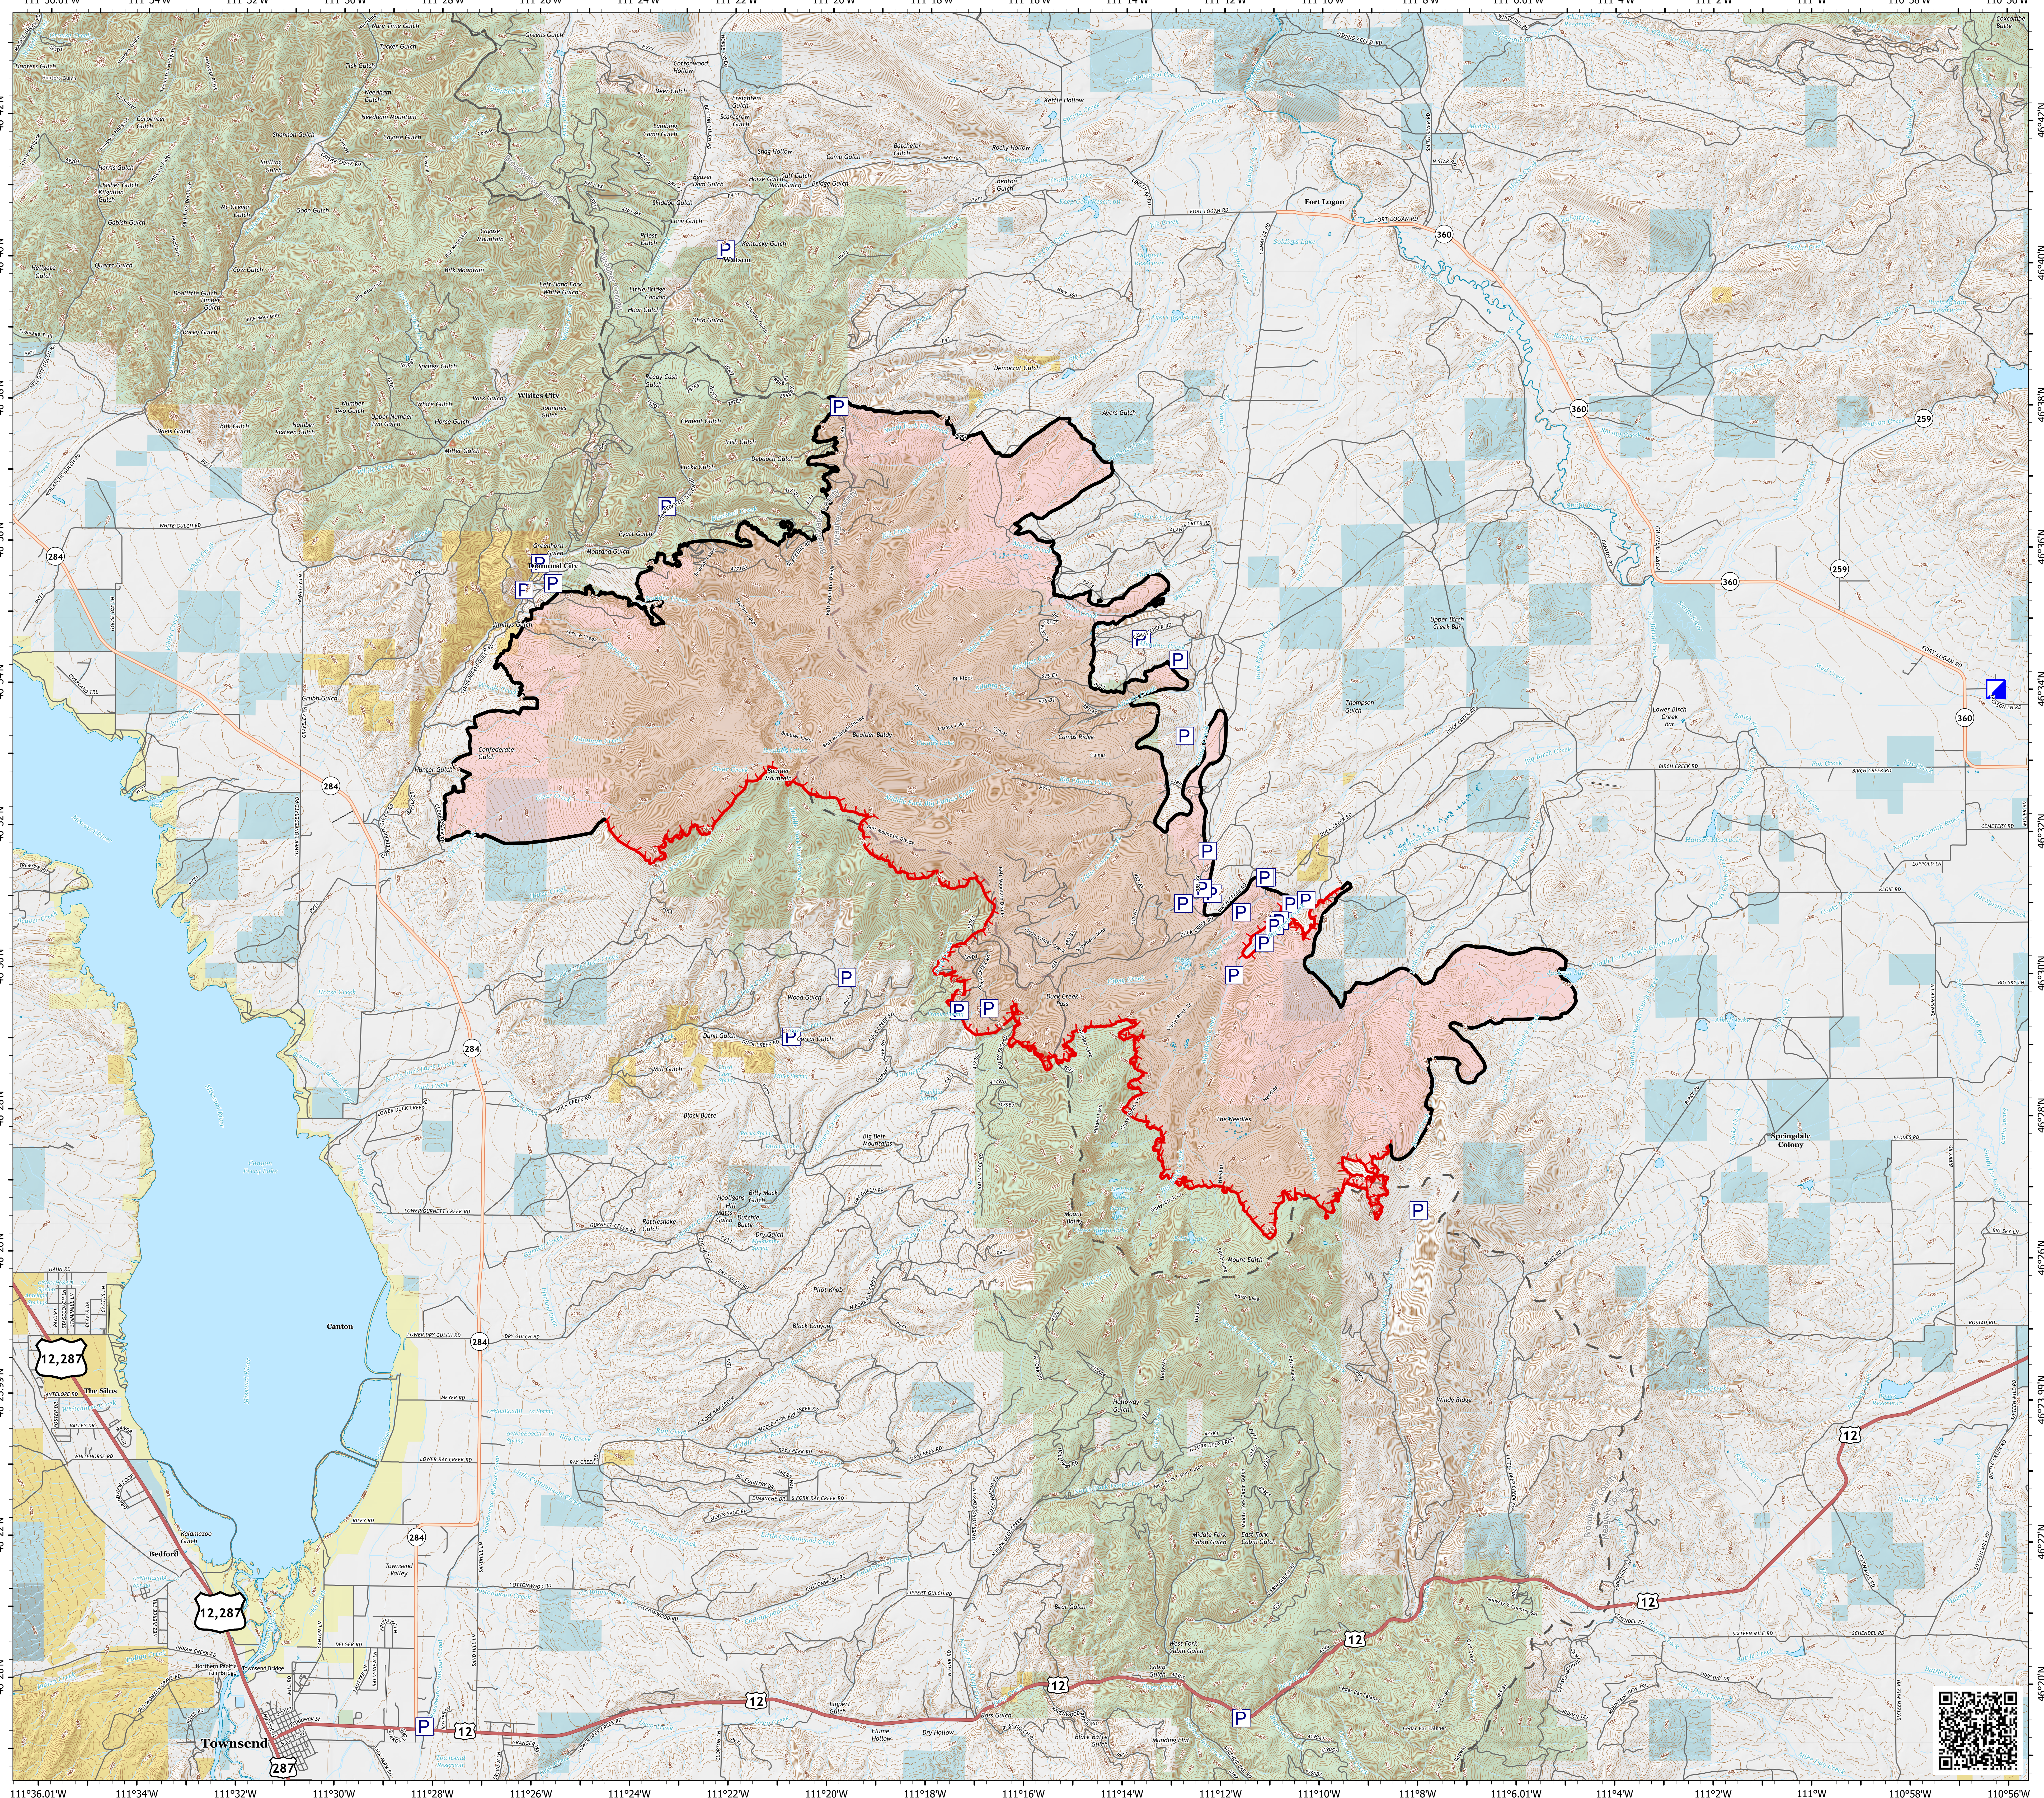

Woods Creek Fire MT-HLF-000258

Pump Map

Approx. 55,921 acres @ 0051, 8/23

Operational Shift
8/26/21

- Incident Command Post
- Trail
- Fire Edge
- Contained Line
- Wildfire Daily Fire Perimeter
- Fire History
- US Route
- State Route
- Local Road
- 4WD

0 1 2 3 4 Miles