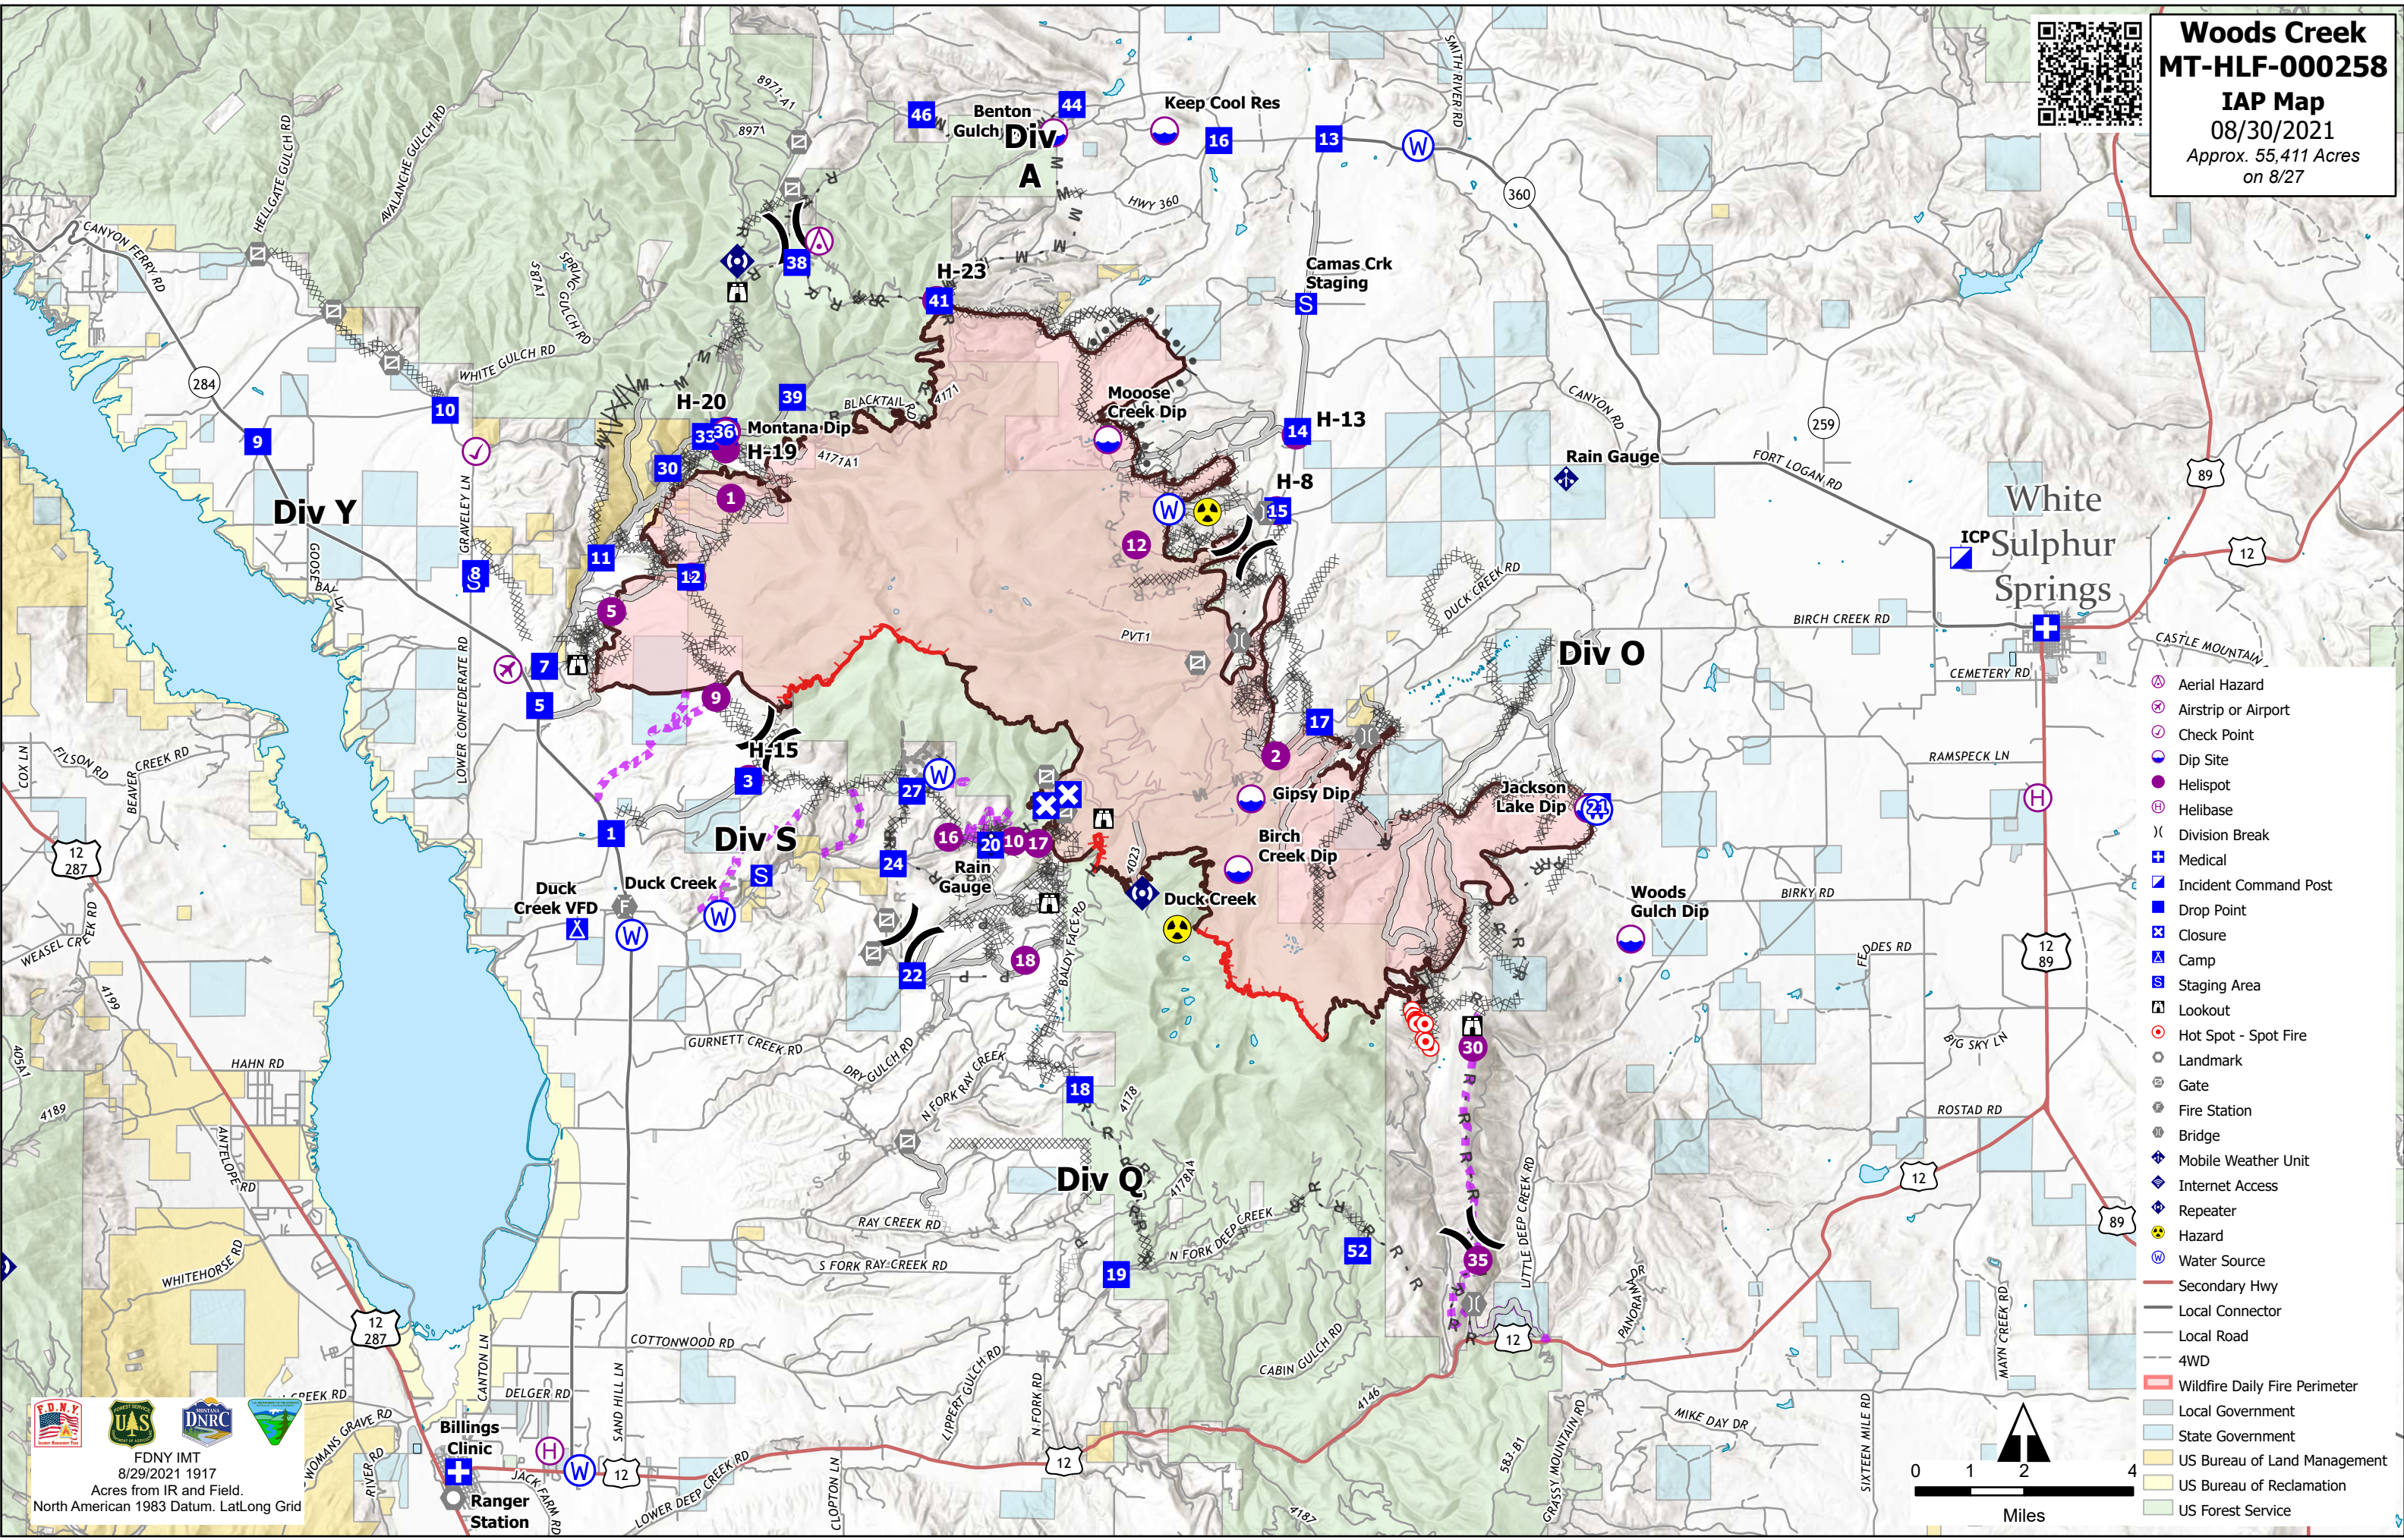

Woods Creek
MT-HLF-000258
IAP Map
 08/30/2021
 Approx. 55,411 Acres
 on 8/27

FDNY IMT
 8/29/2021 1917
 Acres from IR and Field.
 North American 1983 Datum. Lat/Long Grid