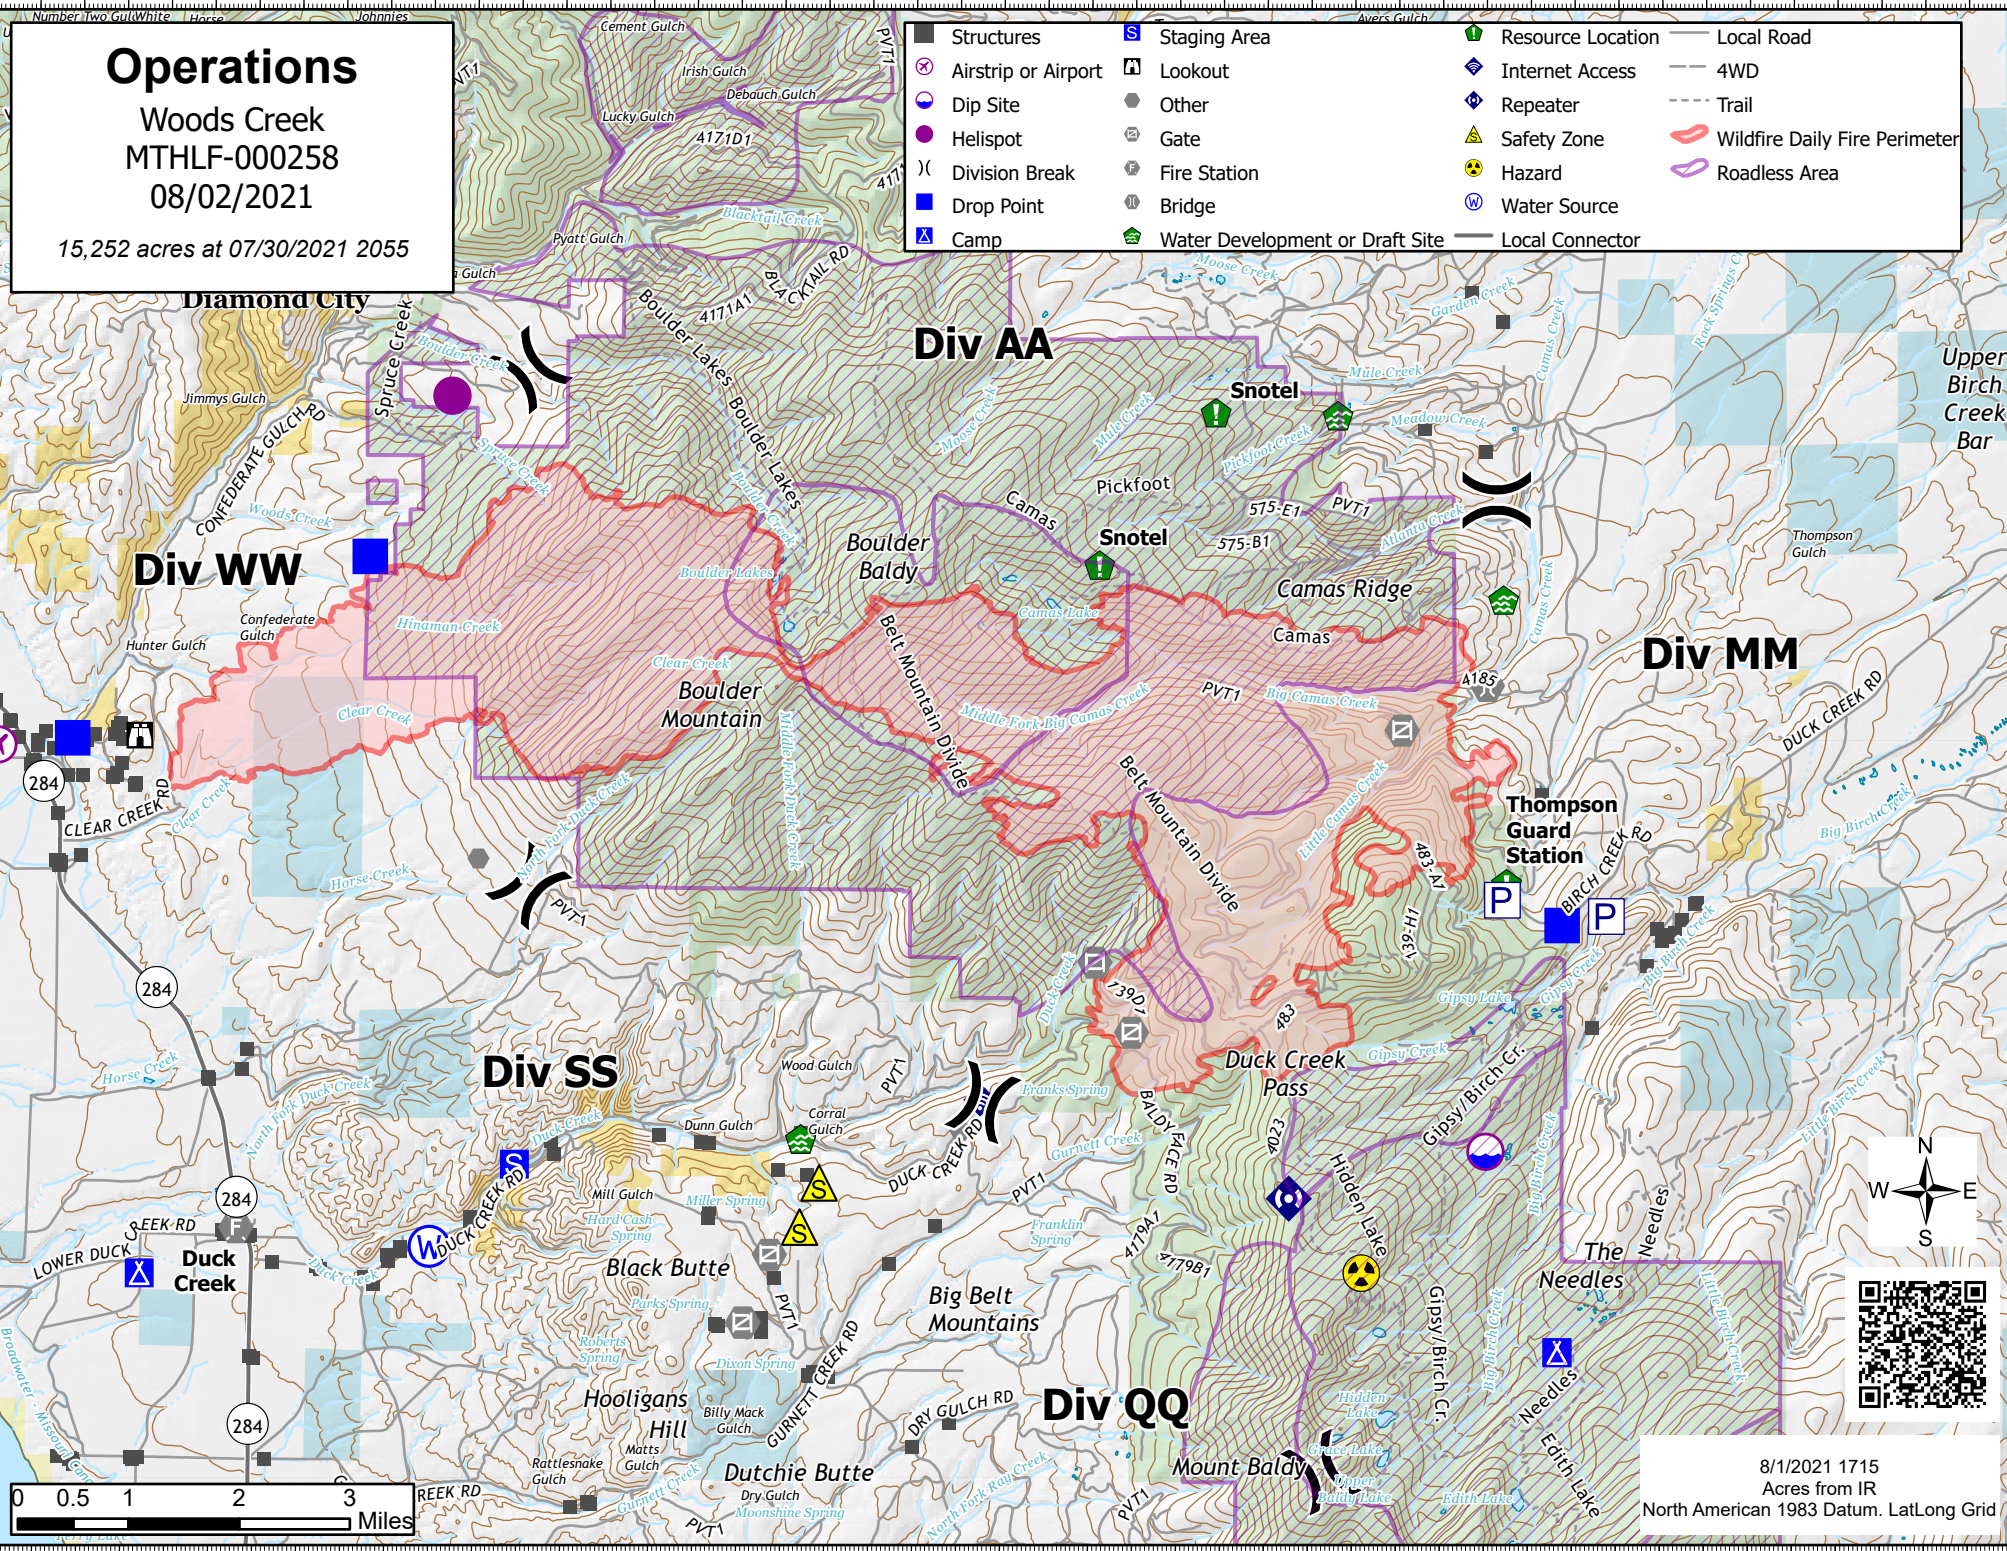

# Operations

Woods Creek  
MTHLF-000258  
08/02/2021

15,252 acres at 07/30/2021 2055

■ Structures	Ⓢ Staging Area	📍 Resource Location	— Local Road
⊗ Airstrip or Airport	🏠 Lookout	📶 Internet Access	- - - 4WD
⦿ Dip Site	● Other	📶 Repeater	- · - · Trail
● Helispot	🚪 Gate	⚠️ Safety Zone	🔴 Wildfire Daily Fire Perimeter
⌋ Division Break	🚒 Fire Station	☠️ Hazard	🟡 Roadless Area
■ Drop Point	🌉 Bridge	🌊 Water Source	
🏕️ Camp	🌱 Water Development or Draft Site	— Local Connector	

8/1/2021 1715  
Acres from IR  
North American 1983 Datum. LatLong Grid