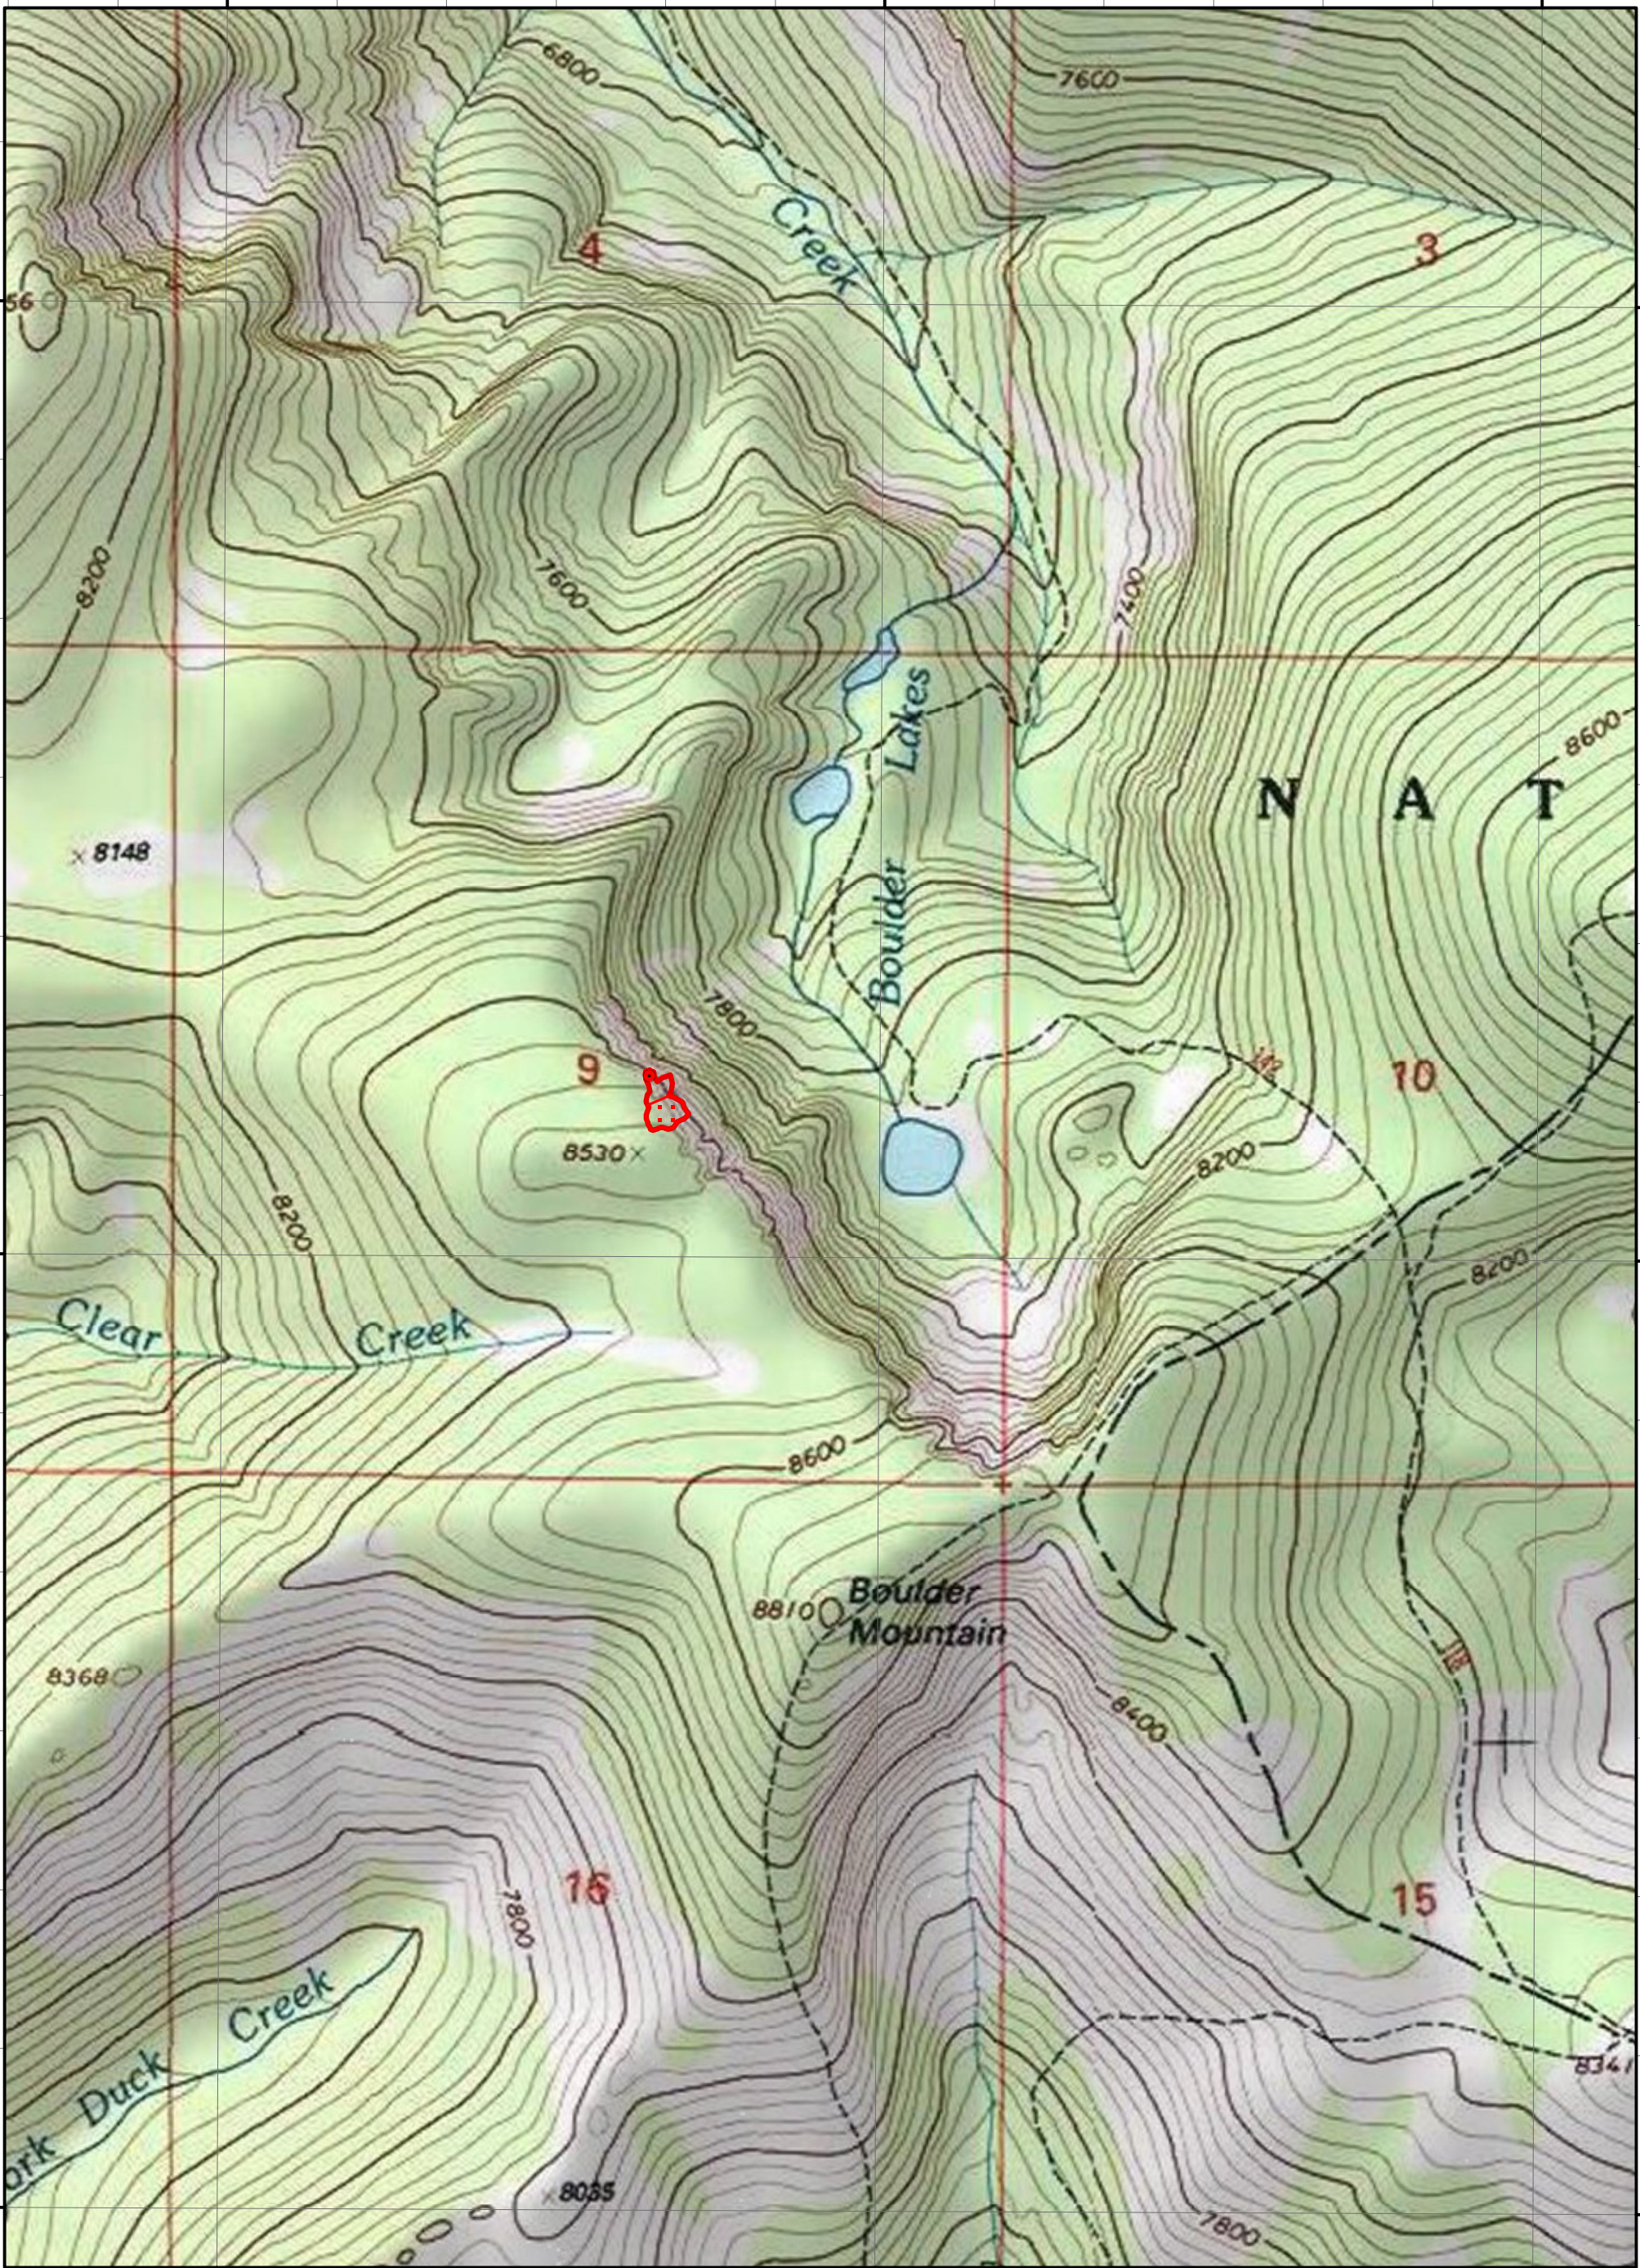

111°22'0"W

111°21'0"W

111°20'0"W

46°34'0"N

46°34'0"N

46°33'0"N

46°33'0"N

46°32'0"N

46°32'0"N

111°22'0"W

111°21'0"W

111°20'0"W

Woods Creek
 MT-HLF-000258
 Infrared Heat Sources

7/12/2021 2355 hrs MDT
 1.48 Interpreted Acres

Print Date: 7/13/2021
 IRIN: Zack Muirbrook

- Isolated Heat Source
- IR Heat Perimeter
- IR Scattered Heat