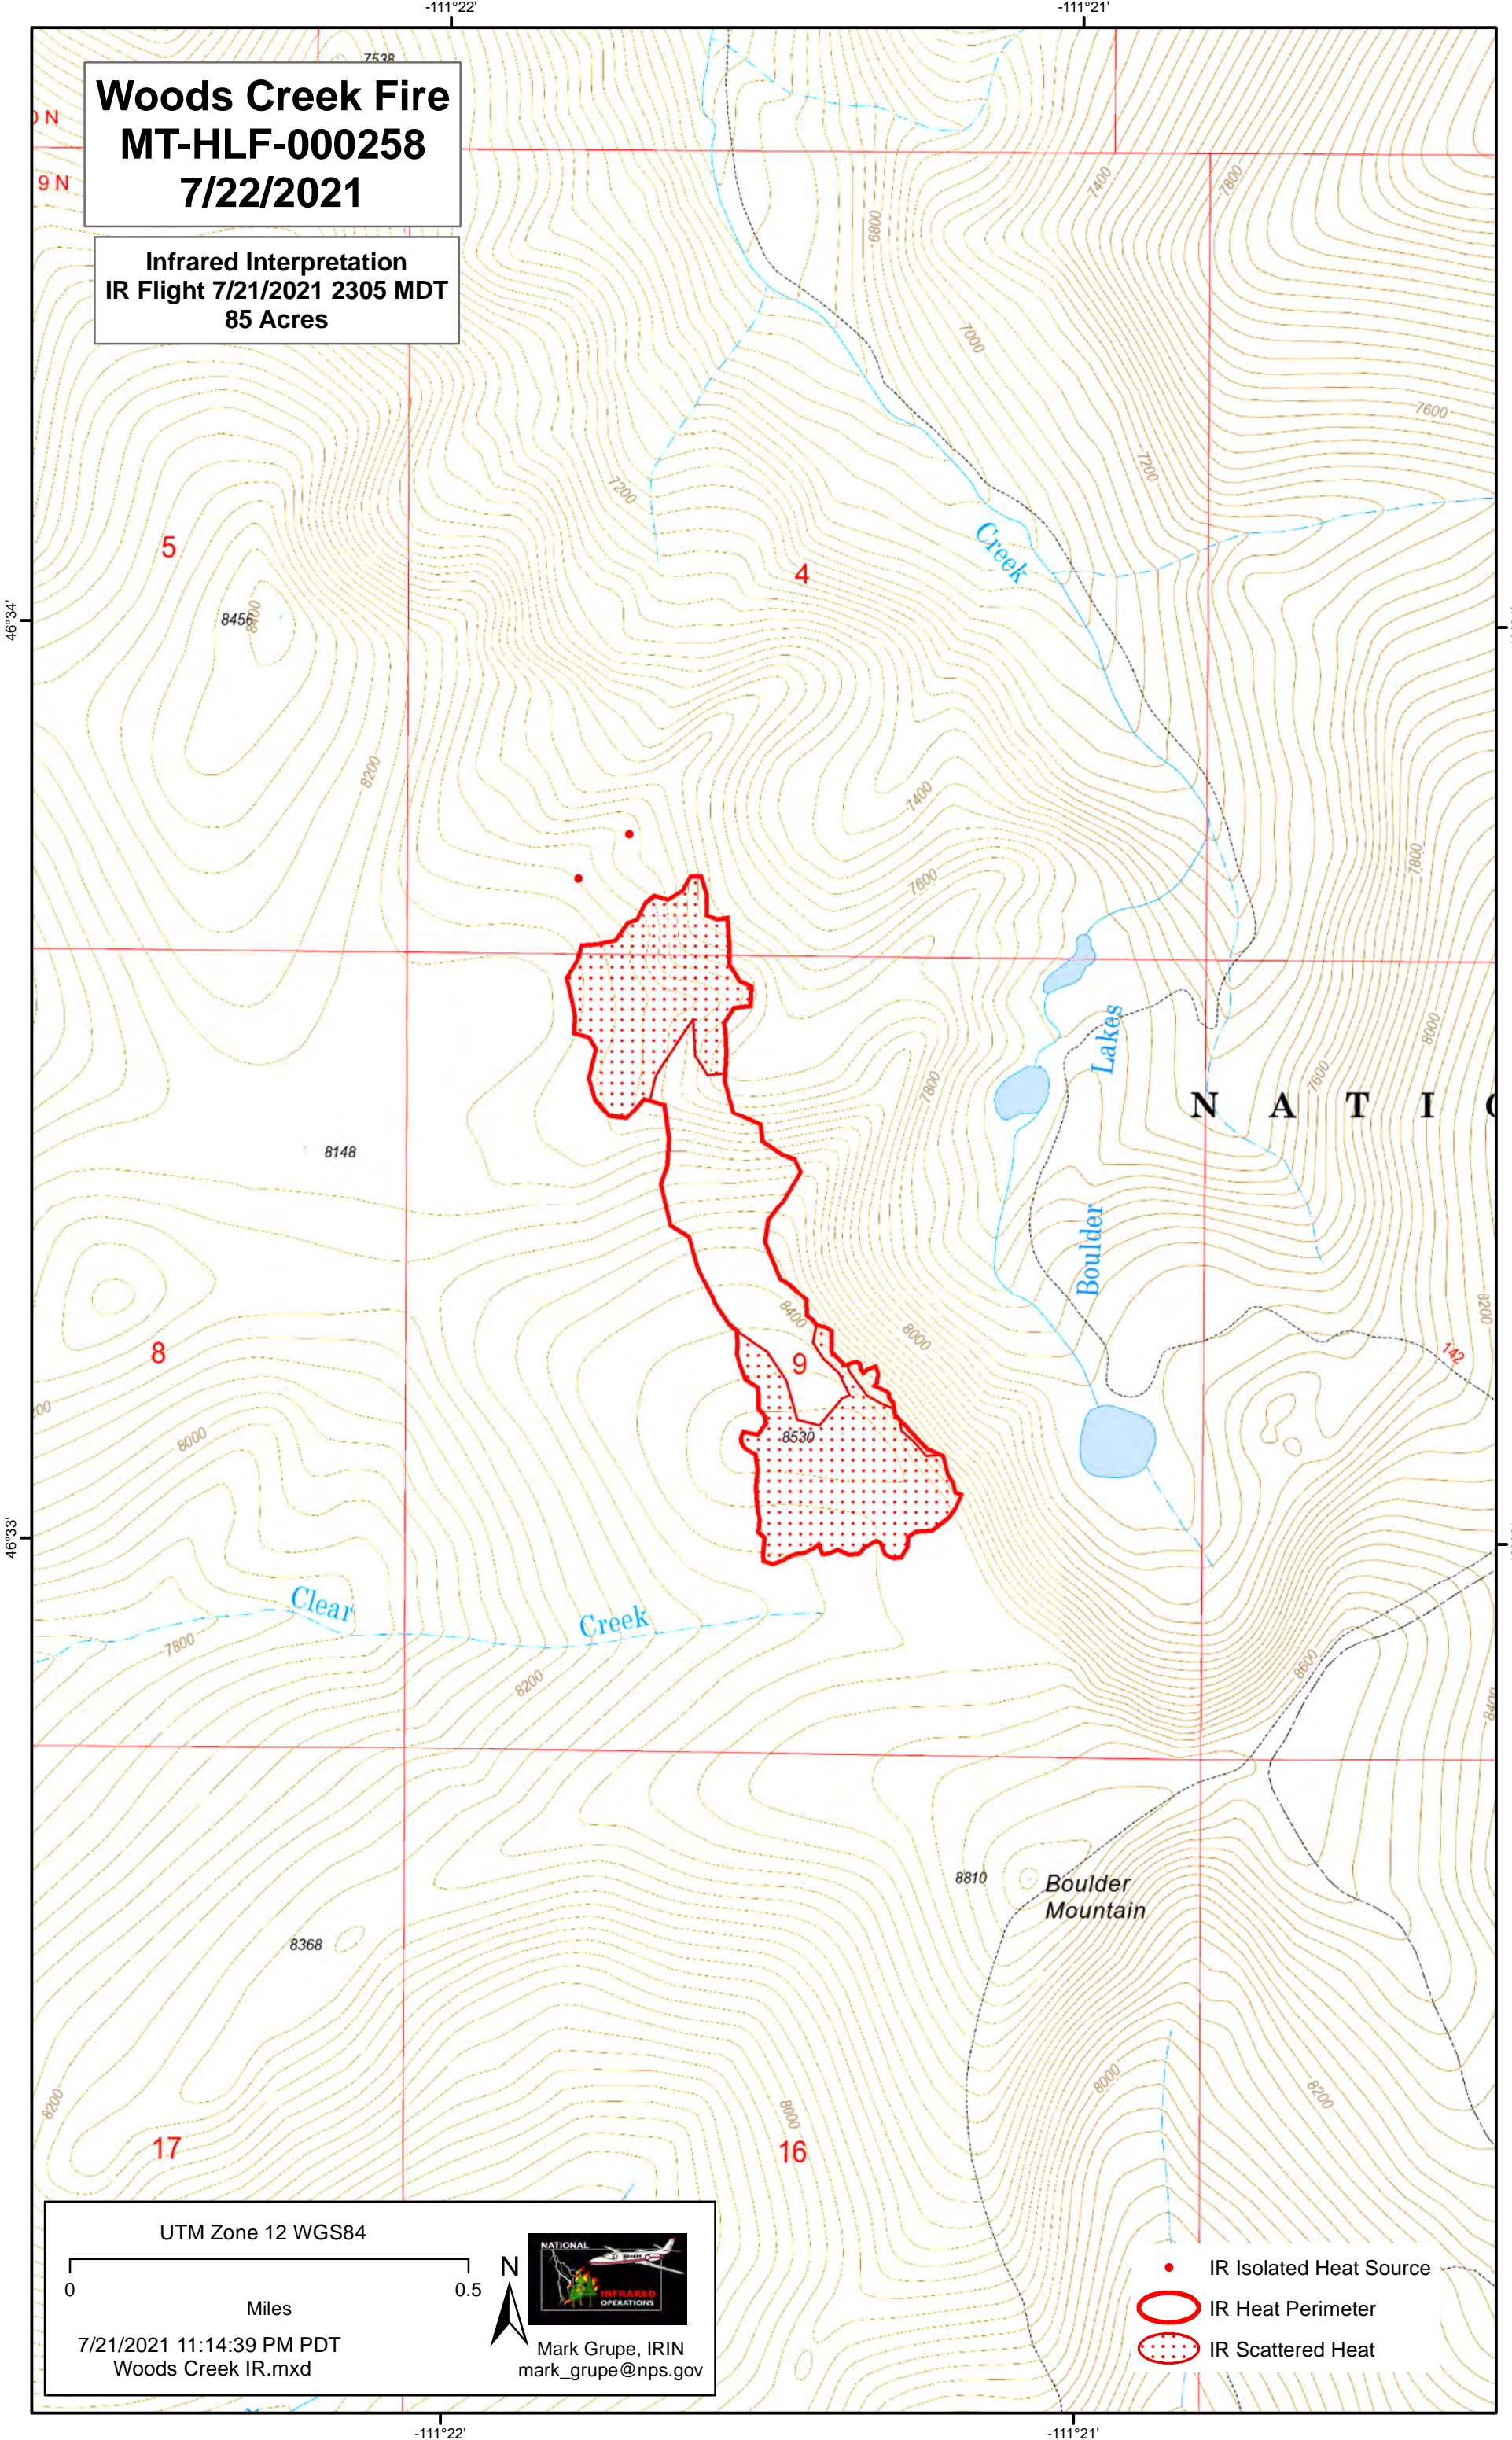

**Woods Creek Fire
MT-HLF-000258
7/22/2021**

**Infrared Interpretation
IR Flight 7/21/2021 2305 MDT
85 Acres**

- IR Isolated Heat Source
- IR Heat Perimeter
- ◉ IR Scattered Heat