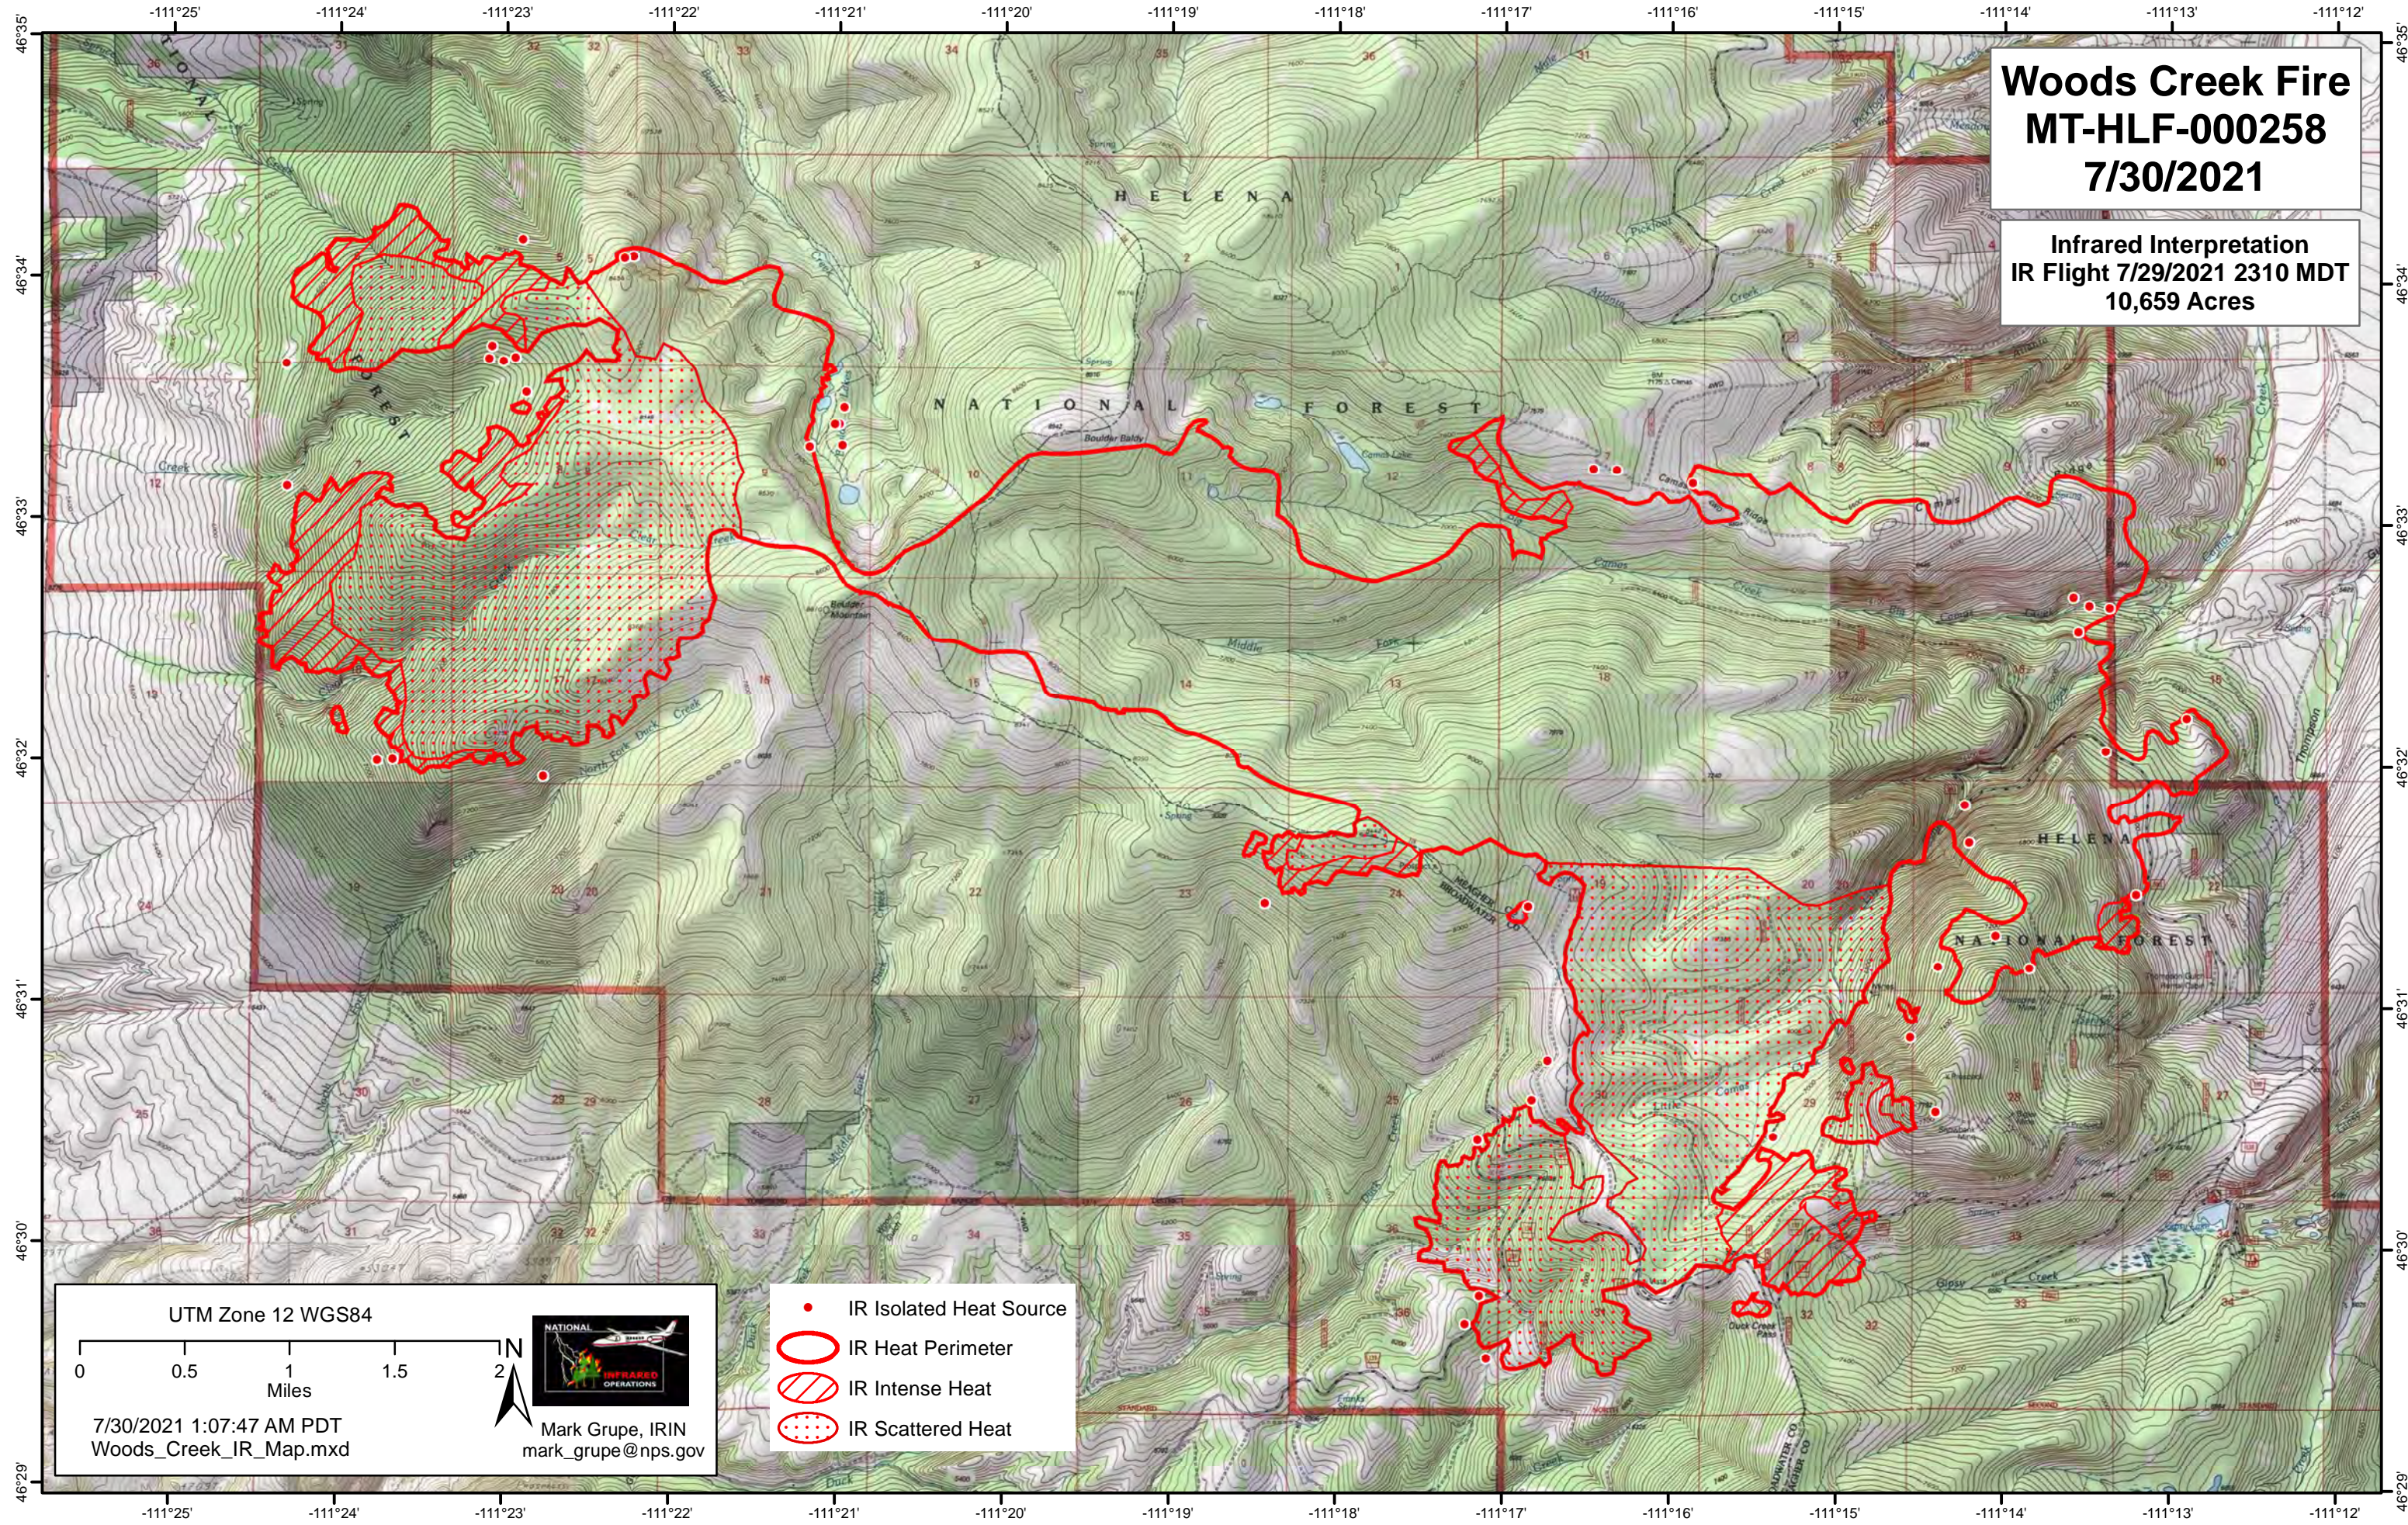

Woods Creek Fire MT-HLF-000258 7/30/2021

Infrared Interpretation
IR Flight 7/29/2021 2310 MDT
10,659 Acres

UTM Zone 12 WGS84
0 0.5 1 1.5 2
Miles

Mark Grupe, IRIN
mark_grupe@nps.gov

- IR Isolated Heat Source
- IR Heat Perimeter
- ▨ IR Intense Heat
- IR Scattered Heat

7/30/2021 1:07:47 AM PDT
Woods_Creek_IR_Map.mxd