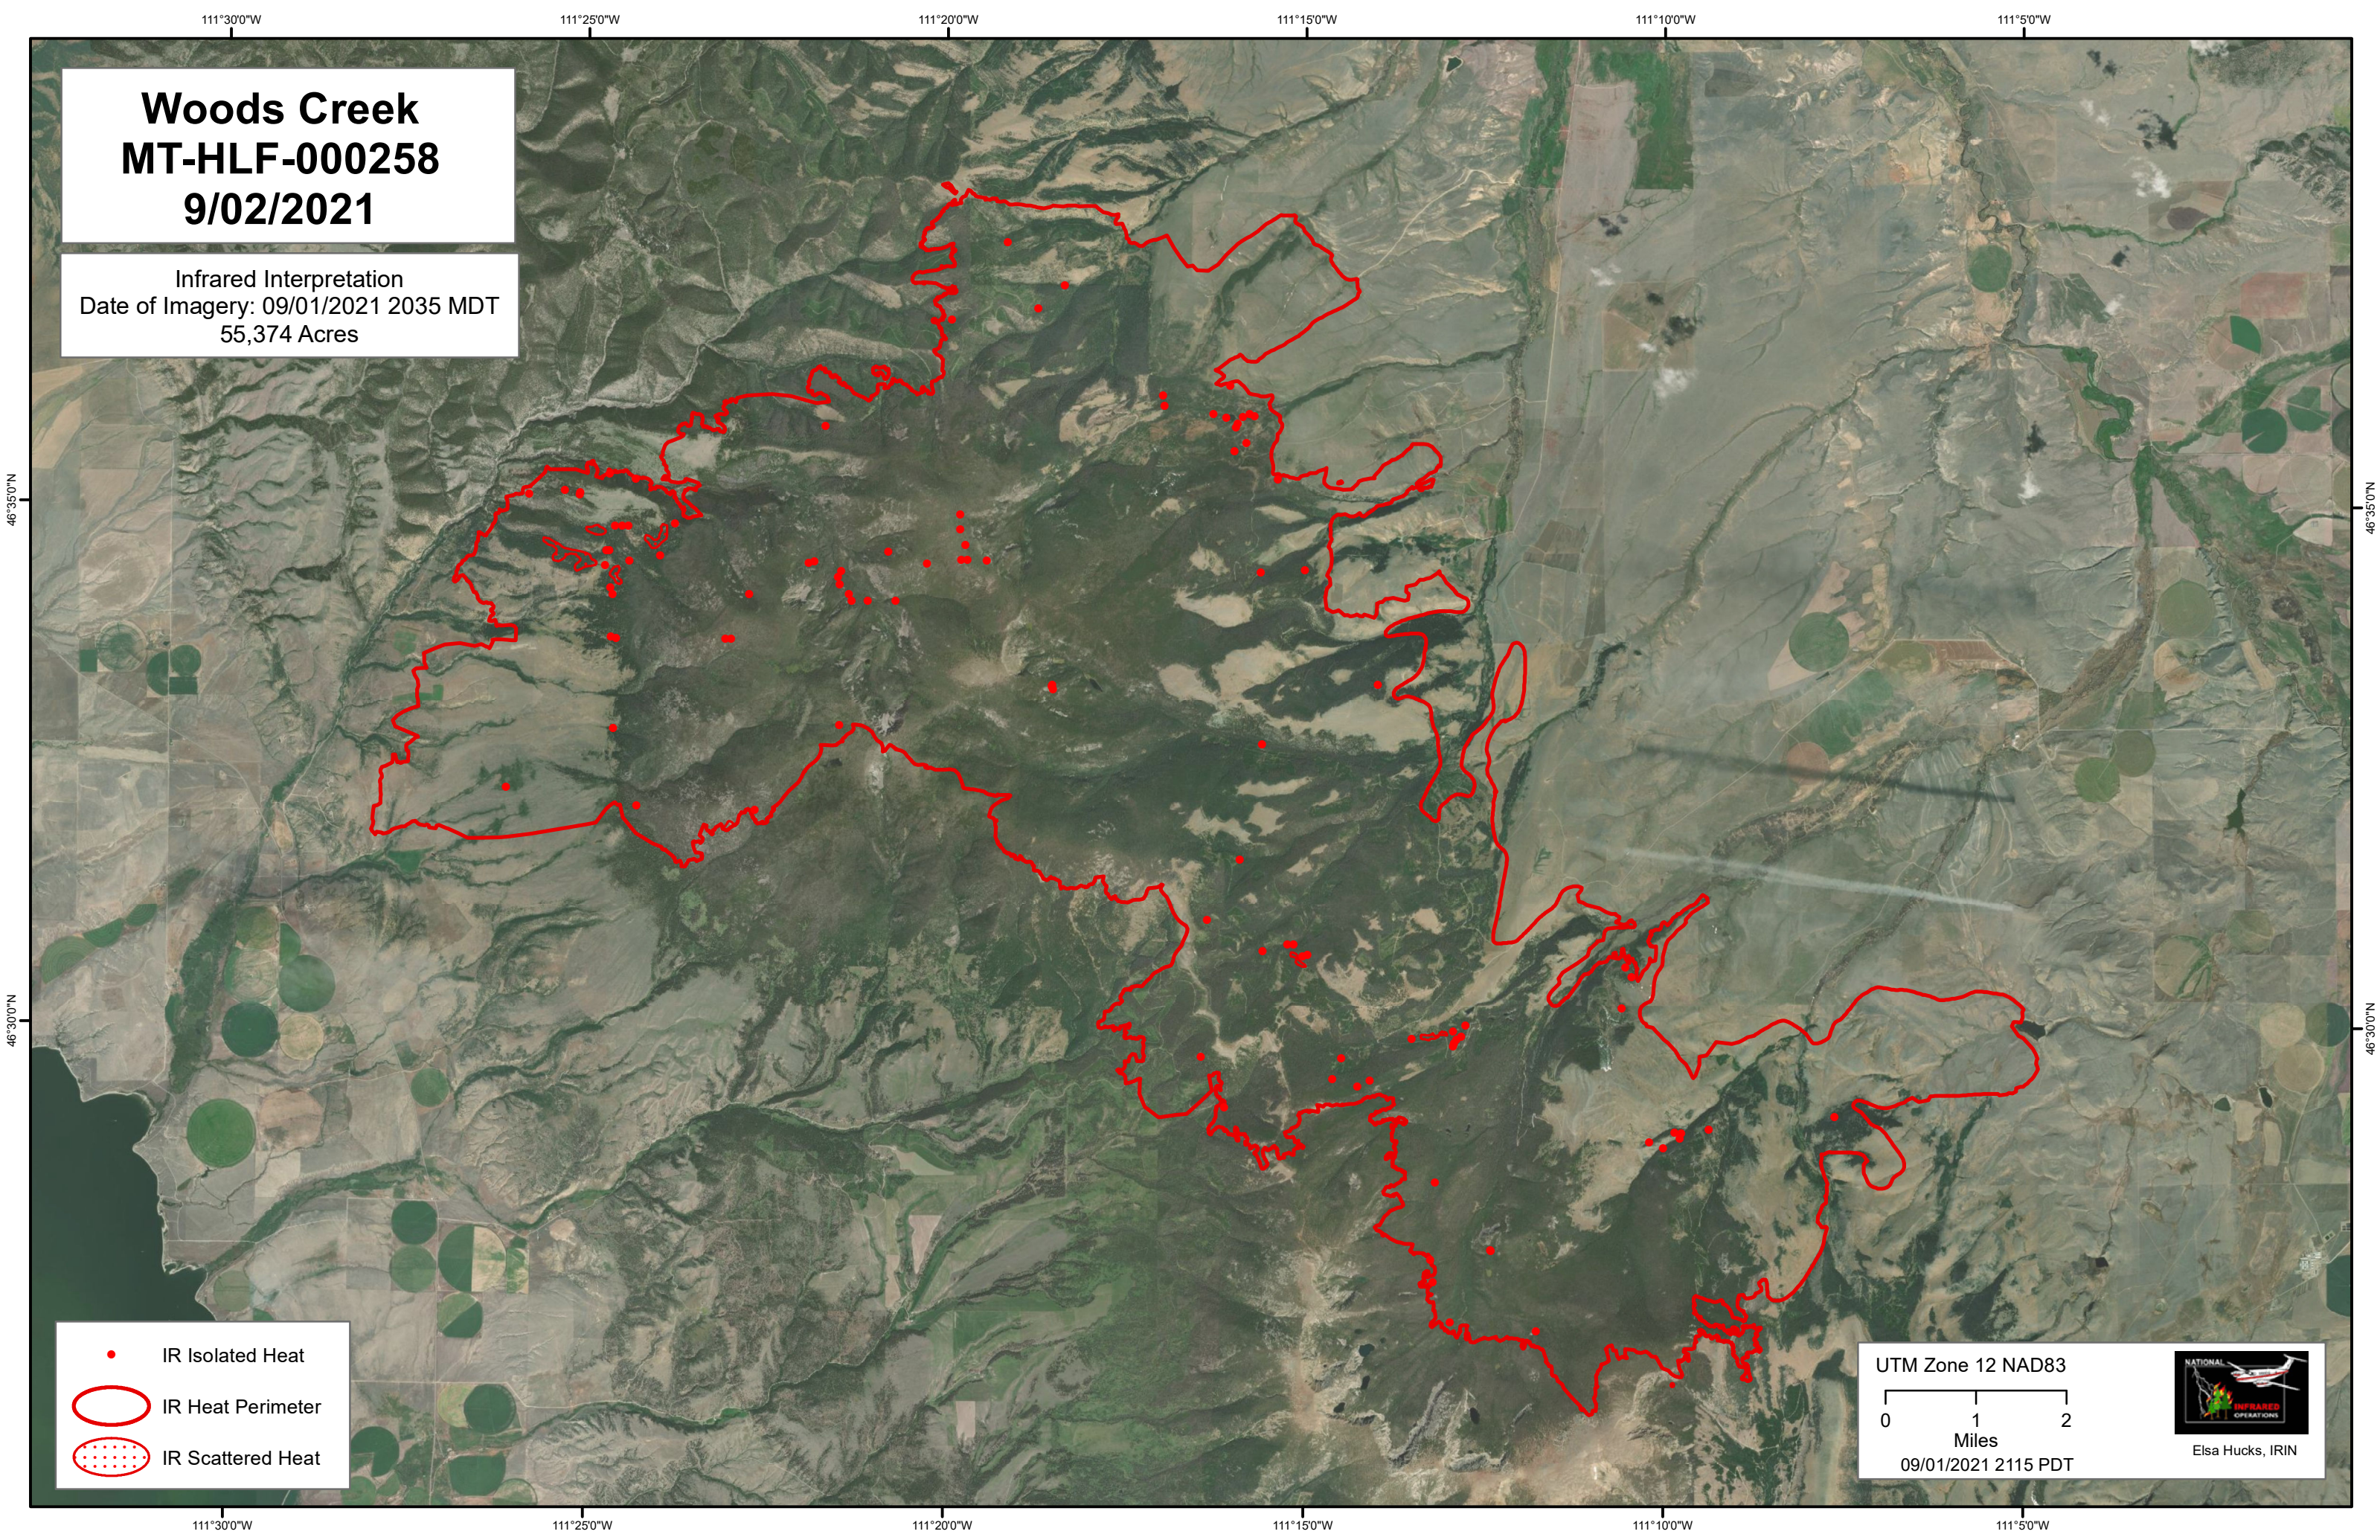

**Woods Creek
MT-HLF-000258
9/02/2021**

Infrared Interpretation
Date of Imagery: 09/01/2021 2035 MDT
55,374 Acres

- IR Isolated Heat
- IR Heat Perimeter
- ◌ IR Scattered Heat

UTM Zone 12 NAD83

Miles

09/01/2021 2115 PDT