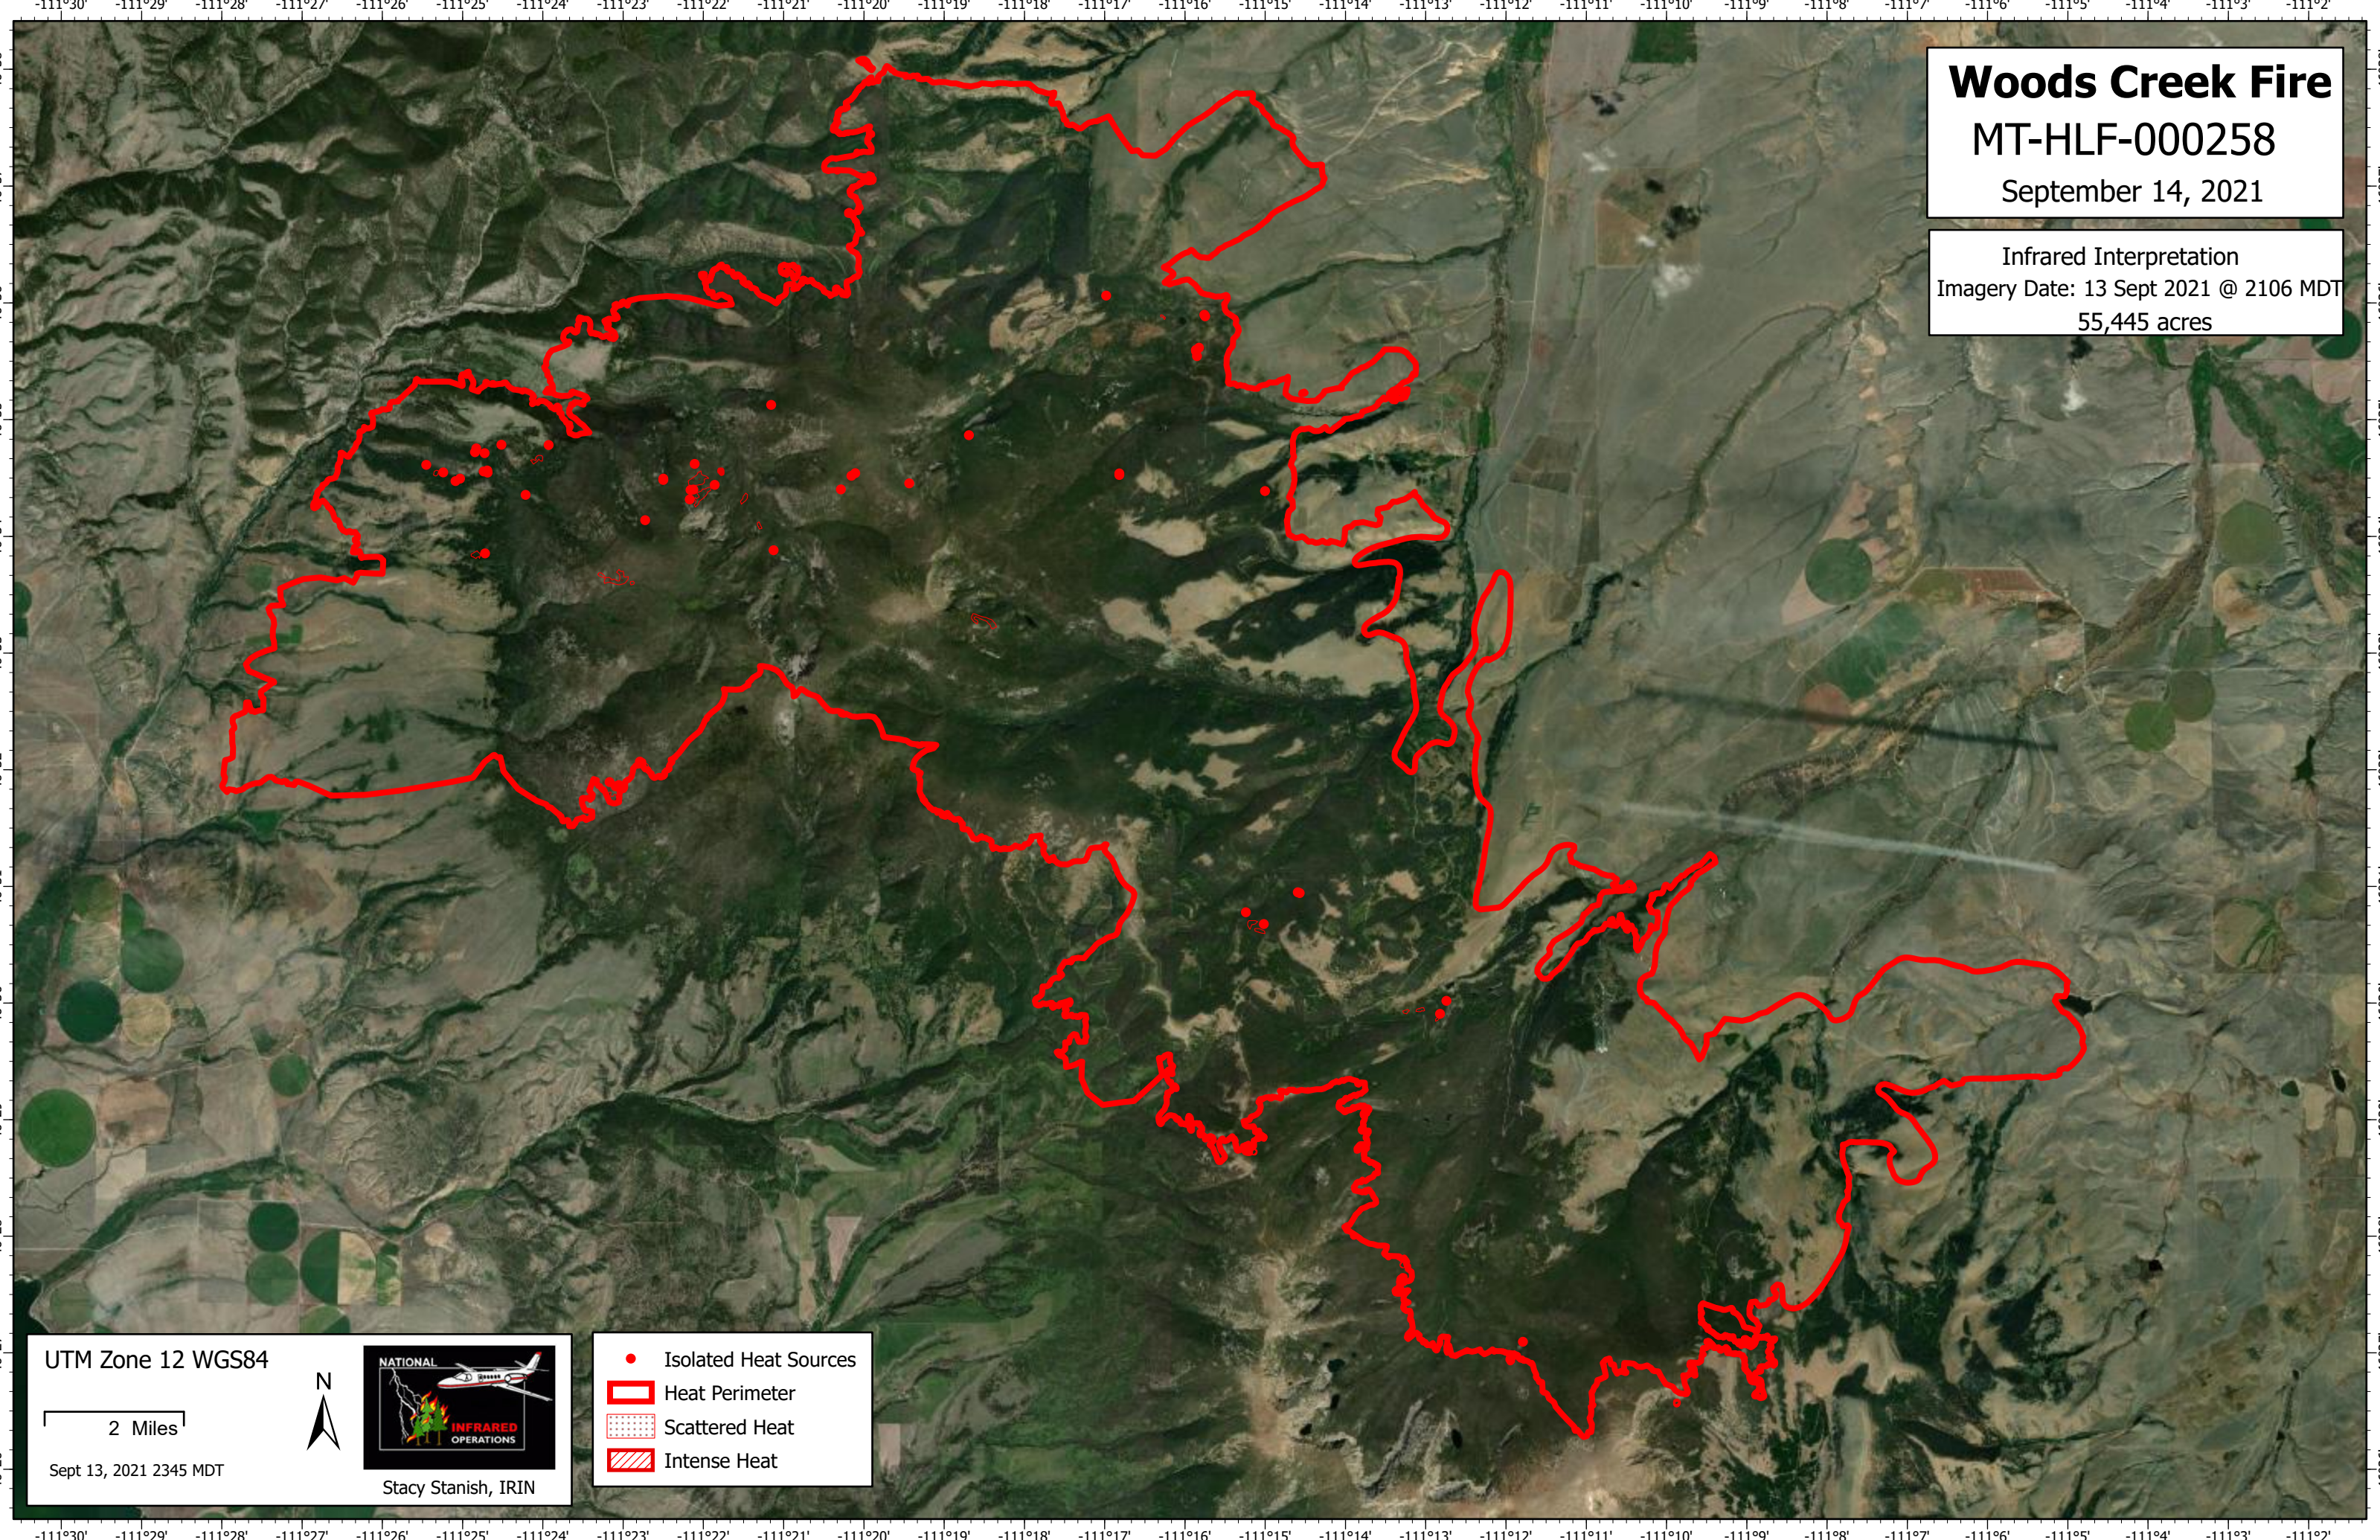

Woods Creek Fire
MT-HLF-000258
September 14, 2021

Infrared Interpretation
Imagery Date: 13 Sept 2021 @ 2106 MDT
55,445 acres

UTM Zone 12 WGS84

2 Miles

Sept 13, 2021 2345 MDT

Stacy Stanish, IRIN

- Isolated Heat Sources
- ▭ Heat Perimeter
- ▨ Scattered Heat
- ▨ Intense Heat