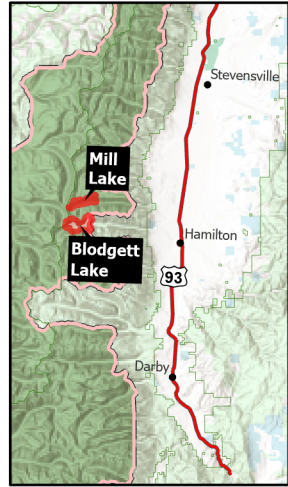

Public Information

9/21/2022

Blodgett Lake
MT-BRF-022252
2,307 acres

Mill Lake
MT-BRF-022265
915 acres

- Wildfire Daily Fire Perimeter
- Incident Command Post
- Completed Fuel Break
- Completed Hand Line
- Completed Road as Line
- USFS Wilderness
- Forest Service Land