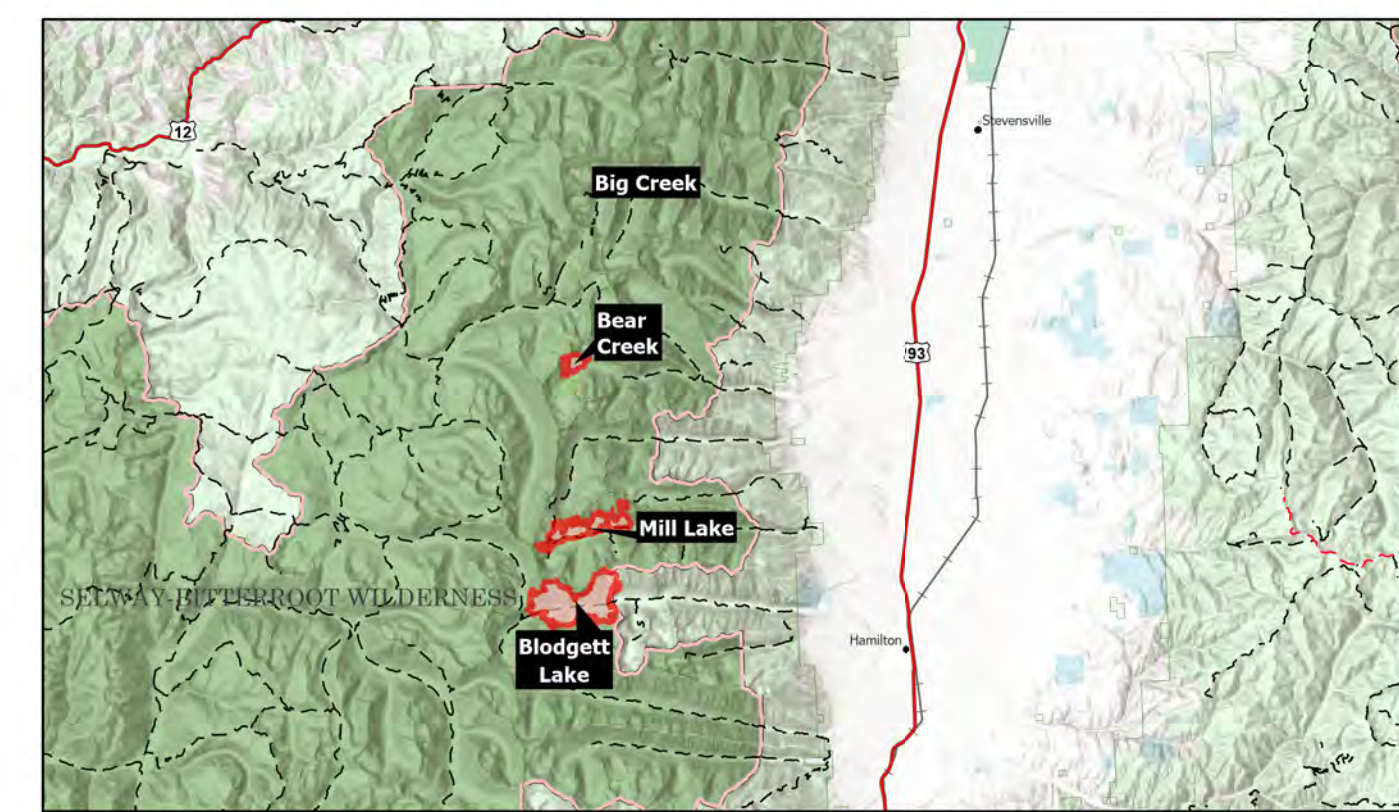

Fire Progression Map: Blodgett Lake, Mill Lake, Bear Creek, Big Creek

Through 9/21/2022

0 1 2
Miles

- Aug 14 (7 ac)
- Sep 04 (398 ac)
- Sep 10 (590 ac)
- Sep 11 (703 ac)
- Sep 13 (2874 ac)
- Sep 14 (3026 ac)
- Sep 15 (3342 ac)
- Sep 16 (3383 ac)
- Sep 17 (3548 ac)
- Sep 18 (3584 ac)
- Sep 19 (3595 ac)
- Sep 19 (3607 ac)
- Sep 20 (3614 ac)

NR Team 1 GIS
9/21/2022 0942
North American 1983 Datum, Lat/Long Grid

Fire Progression Map: Blodgett Lake, Mill Lake, Bear Creek, Big Creek