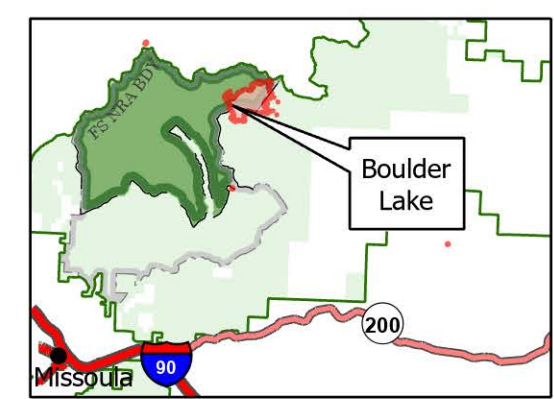

**Information**  
 Boulder Lake  
 MTLNF-201228  
 1831 acres  
 9/12/2022

Fire perimeter updated from  
 BODE on 09/12/2022 @1323

- Wildfire Daily Fire Perimeter
- Trail
- Trail Closure
- Gravel Road
- Administrative FS Boundary
- Area Closure
- Dirt Road
- Federal Wilderness Boundary
- Historic Fire
- Unimproved Road
- Forest Service Land
- Forest Service Roads Closed
- Road Closure

NR Remote Incident Support  
 9/12/2022 1748  
 North American 1983 Datum.  
 Lat/Long Grid

Information