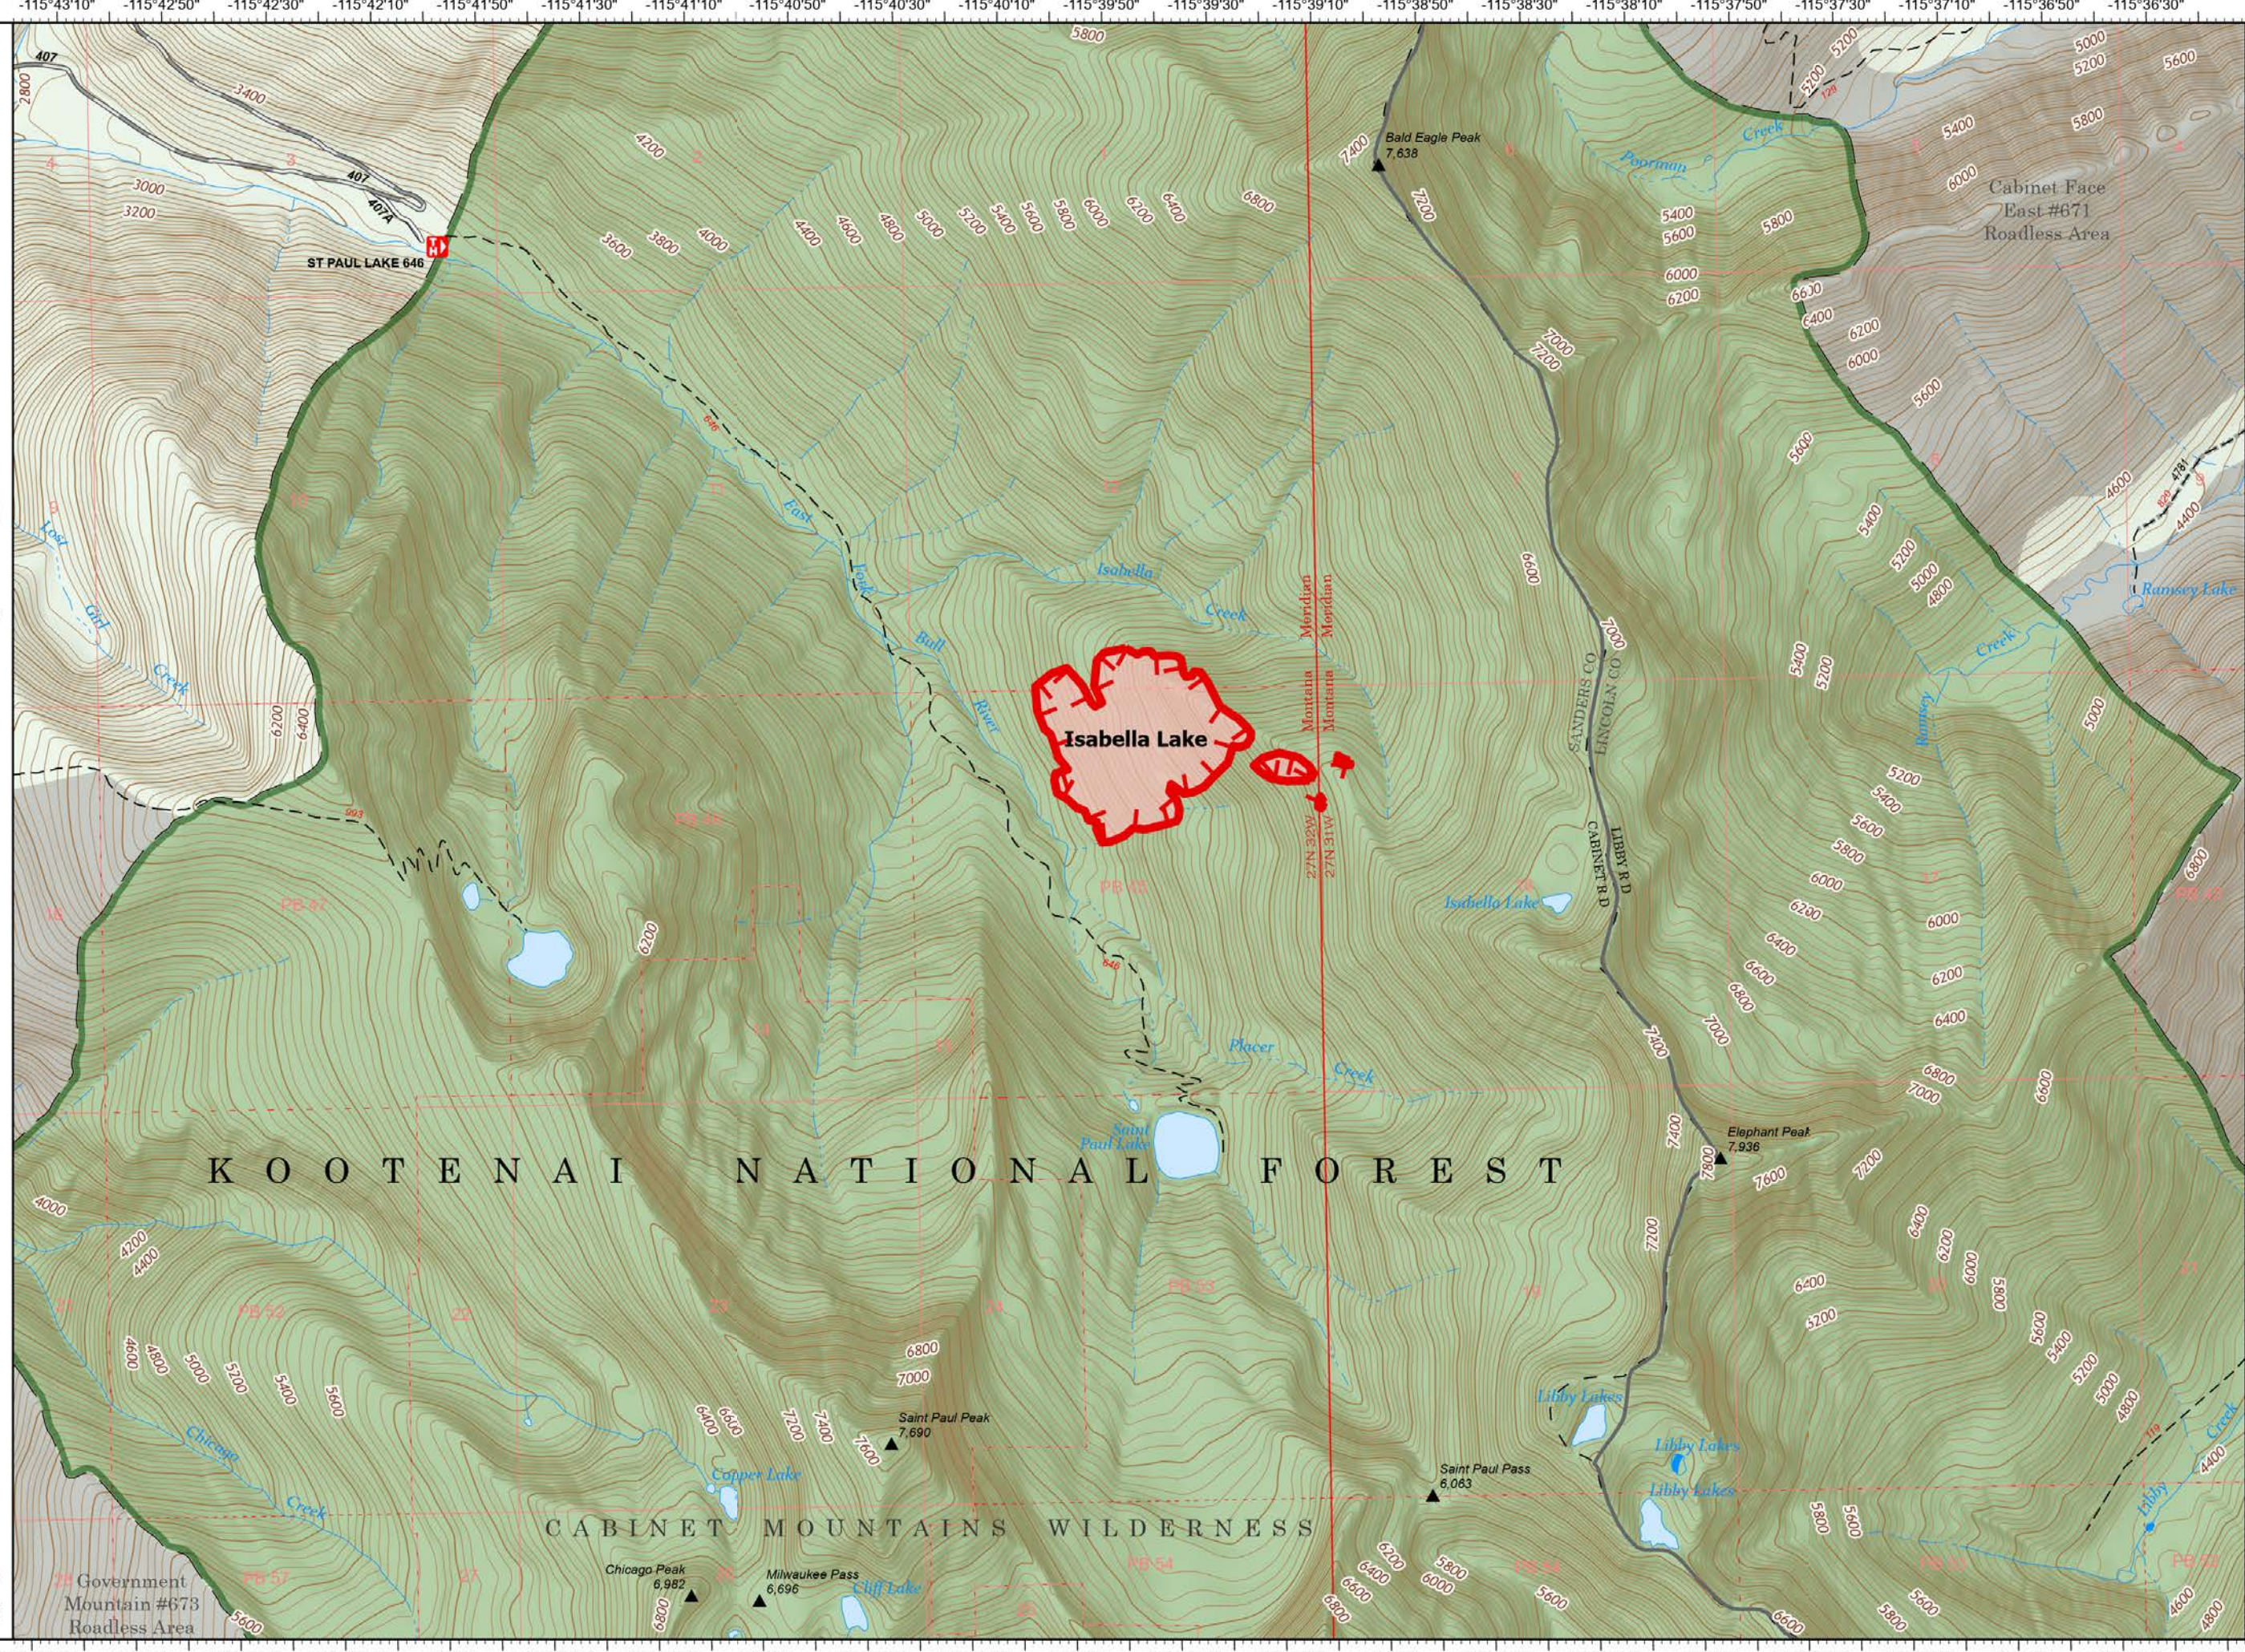

IAP Map

09/06/2022

Isabella Lake
MTKNF-000248
105 acres

Fire perimeter updated from
IR on 9/4/2022 @ 2153

- Uncontained
- Wildfire Daily Fire Perimeter
- Gravel Road
- Dirt Road
- Forest Service Roads Closed
- Trail
- Administrative FS Boundary
- USFS Roadless Areas
- Federal Wilderness Boundary
- Forest Service Land

K O O T E N A I N A T I O N A L F O R E S T

C A B I N E T M O U N T A I N S W I L D E R N E S S

Government Mountain #673 Roadless Area

IAP Map