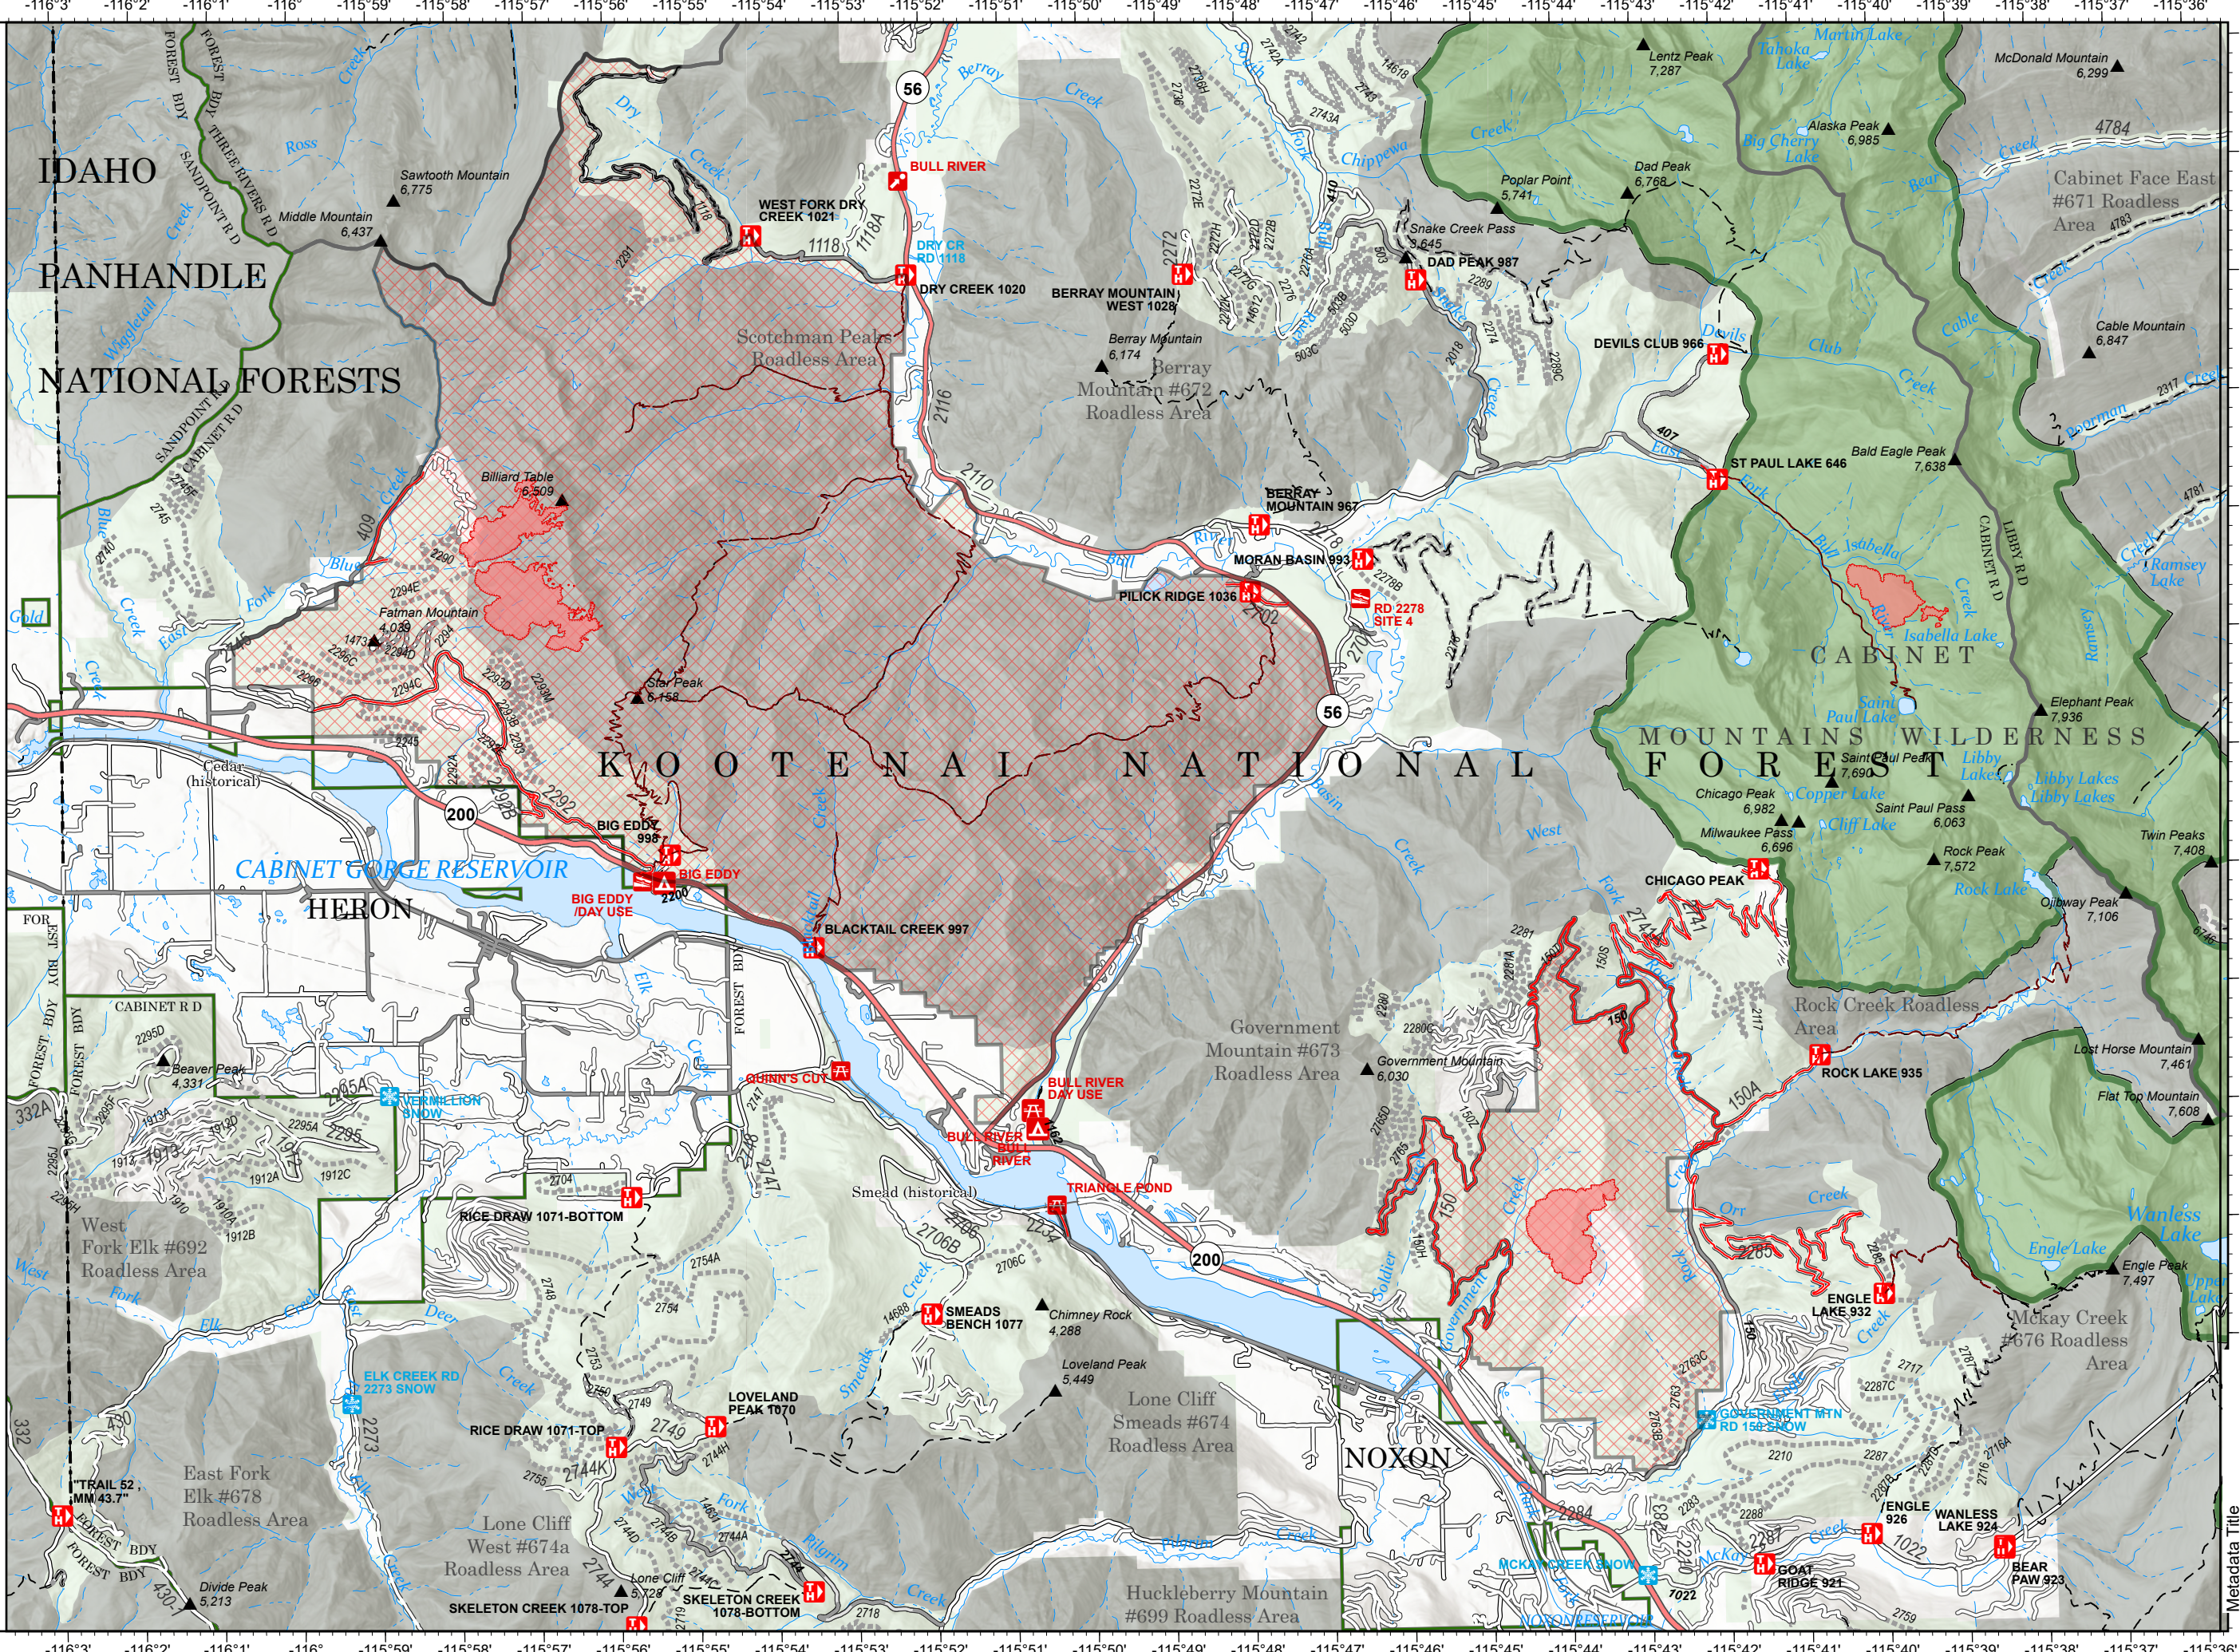

Closures

Bull Gin Complex
MTKNF-000261

9/7/2022

Fire perimeter updated from
IR on 9/6/2022 @ 2259

- Closure Area
- Closed Road
- Closed Trail
- Wildfire Daily Fire Perimeter
- Paved
- Gravel Road
- Dirt Road
- Unimproved Road
- Forest Service Roads Closed
- Trail
- Administrative FS Boundary
- USFS Roadless Areas
- Federal Wilderness Boundary
- Forest Service Land

0 1 2
Miles

NR Remote Incident Support
9/7/2022 1743
North American 1983
Datum: Lat,Long Grid

Metadata Title