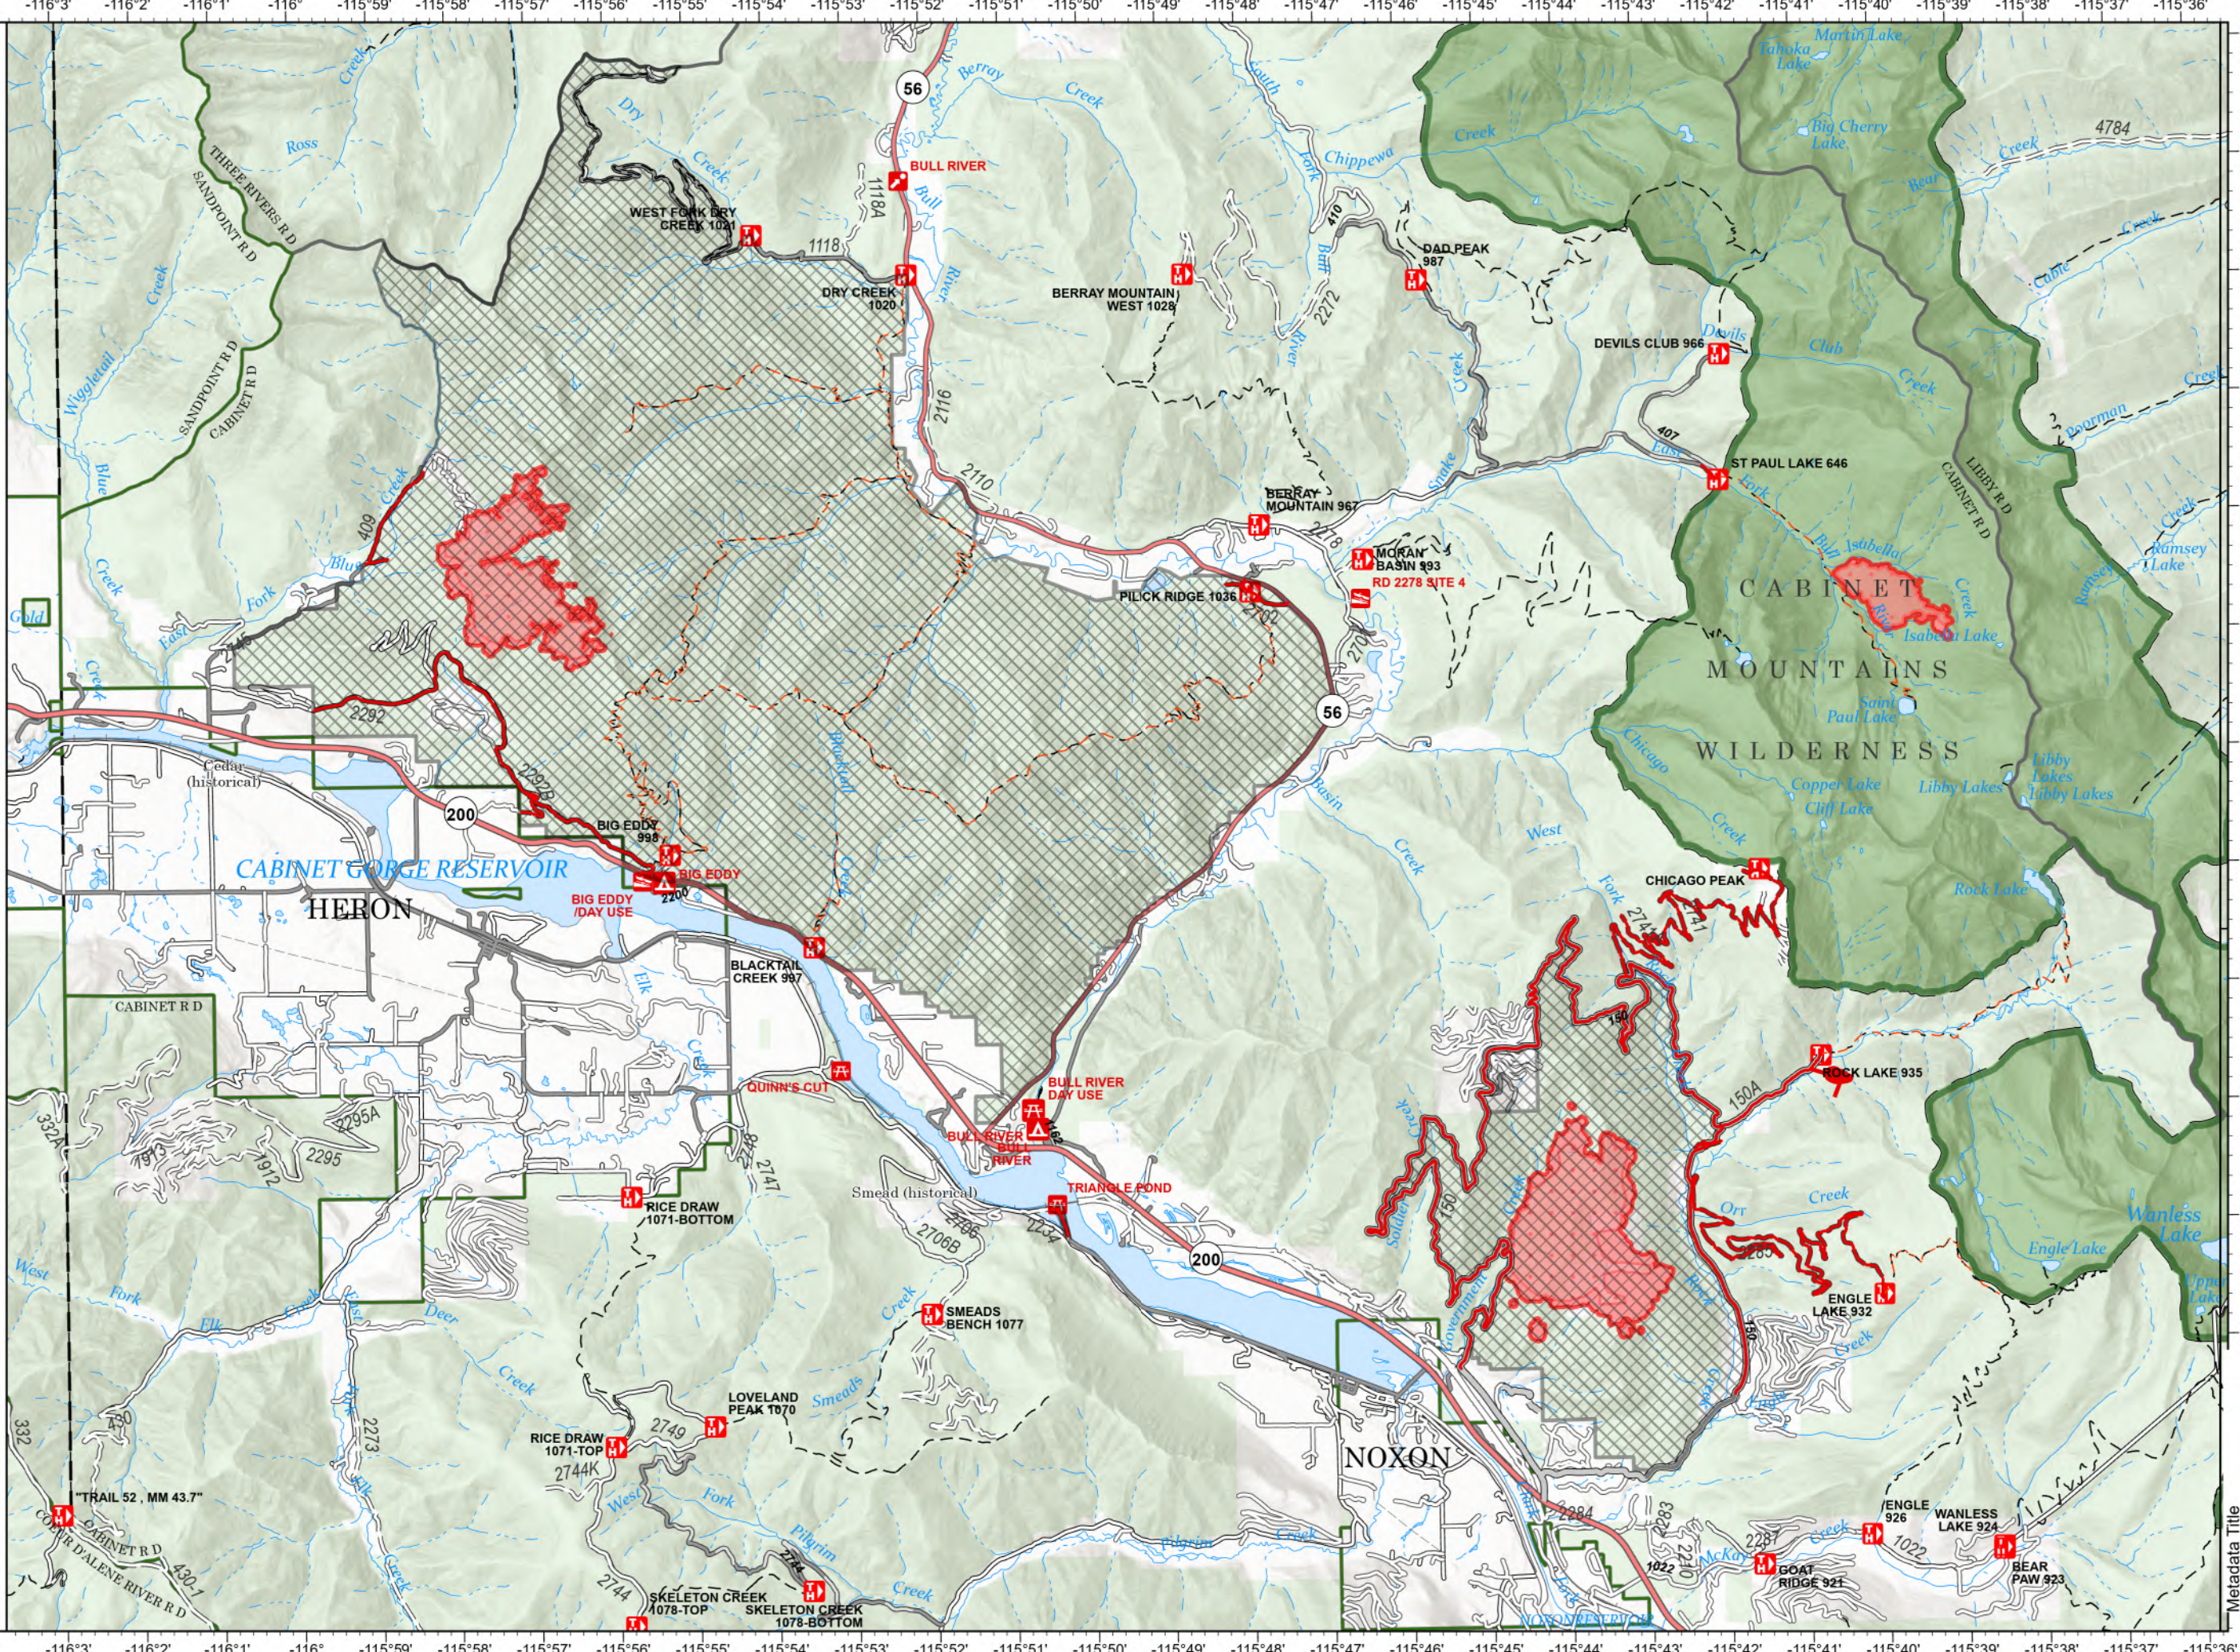

# Closures

Bull Gin Complex  
MTKNF-000261

9/10/2022

Fire perimeter updated from  
IR on 9/9/2022 @ 2211

- Closed Road
- Closed Trail
- Access or Improved Road
- Fire Edge (Field Collection)
- Wildfire Daily Fire Perimeter
- Paved
- Gravel Road
- Dirt Road
- Unimproved Road
- Trail
- Administrative FS Boundary
- Federal Wilderness Boundary
- Forest Service Land
- Closure Area

Metadata Title