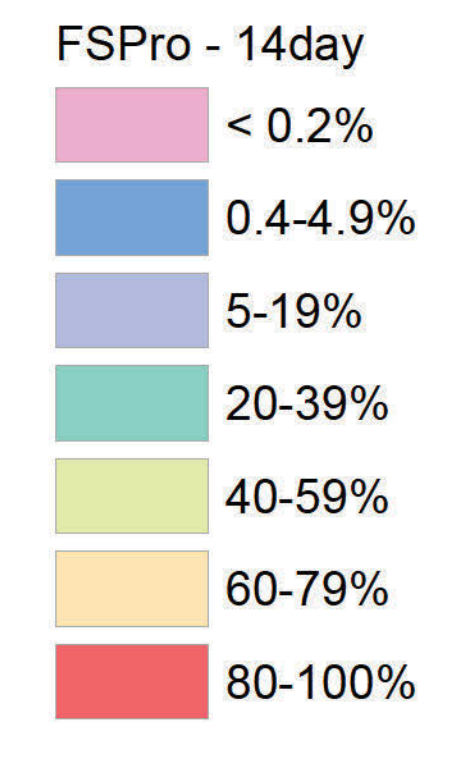

Values
 Bull Gin Complex
 MTKNF-000261
 9/21/2022
 4,055 total acres
 Fire perimeter updated from
 IR on 9/20/2022 @ 1954

- | | | | | |
|----------------------|------------------------------|------------|----------------------|----------------------|
| WFDS Planning Area | Whitebark Pine | Hecla | Mine | Water Infrastructure |
| Division Break | Detweiler Inholding | State | Repeater | Habitat |
| Wildfire Perimeter | Highway Corridor | Stimson | Structure | |
| Bull Trout Habitat | Ross Creek Cedars | Bridge | SNOTEL | |
| Grizzly Bear Habitat | McKay Engle Project | Campground | Water Infrastructure | |
| Designated Area | Dead Horse Grazing Allotment | Lookout | Railroad | |