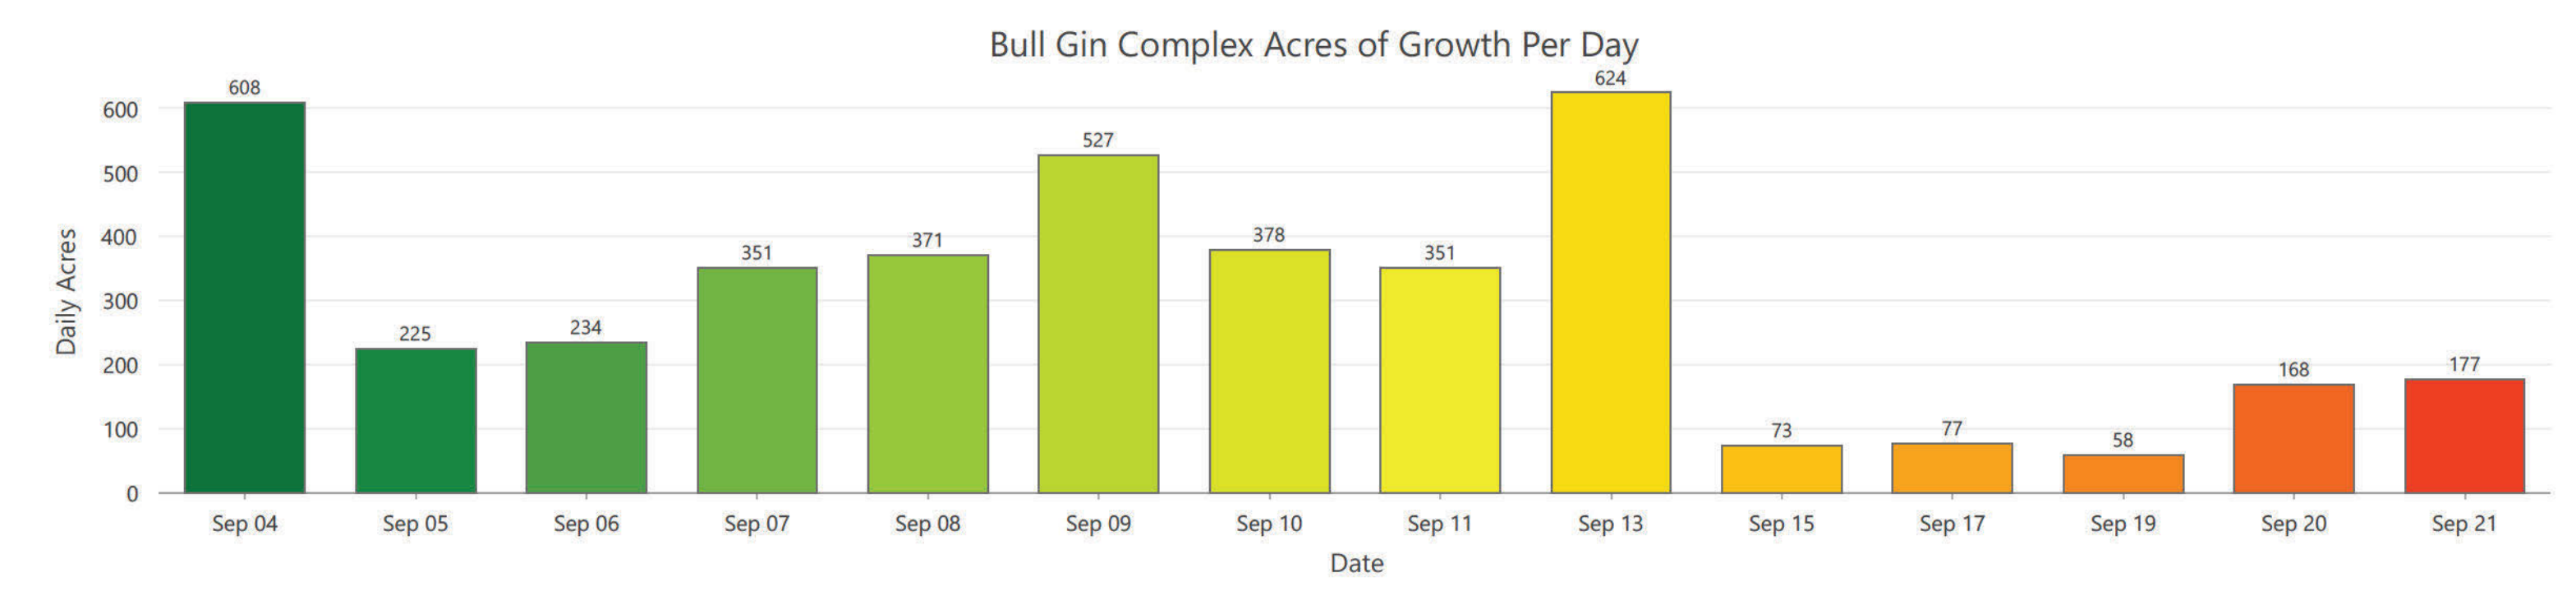

Progression

Bull Gin Complex
MTKNF-000261
9/22/2022
4,225 total acres

Fire perimeter updated from
IR on 9/21/2022 @ 1951

20220904 @ 2153	608ac	+608ac
20220905 @ 2103	833ac	+225ac
20220906 @ 2300	1,067ac	+234ac
20220907 @ 2158	1,418ac	+351ac
20220908 @ 2203	1,789ac	+371ac
20220909 @ 2211	2,316ac	+527ac
20220910 @ 2242	2,694ac	+378ac

20220911 @ 2149	3,045ac	+351ac
20220913 @ 2140	3,669ac	+624ac
20220915 @ 2131	3,742ac	+73ac
20220917 @ 2031	3,819ac	+77ac
20220919 @ 1957	3,877ac	+58ac
20220920 @ 1954	4,045ac	+168ac
20220921 @ 1951	4,222ac	+177ac