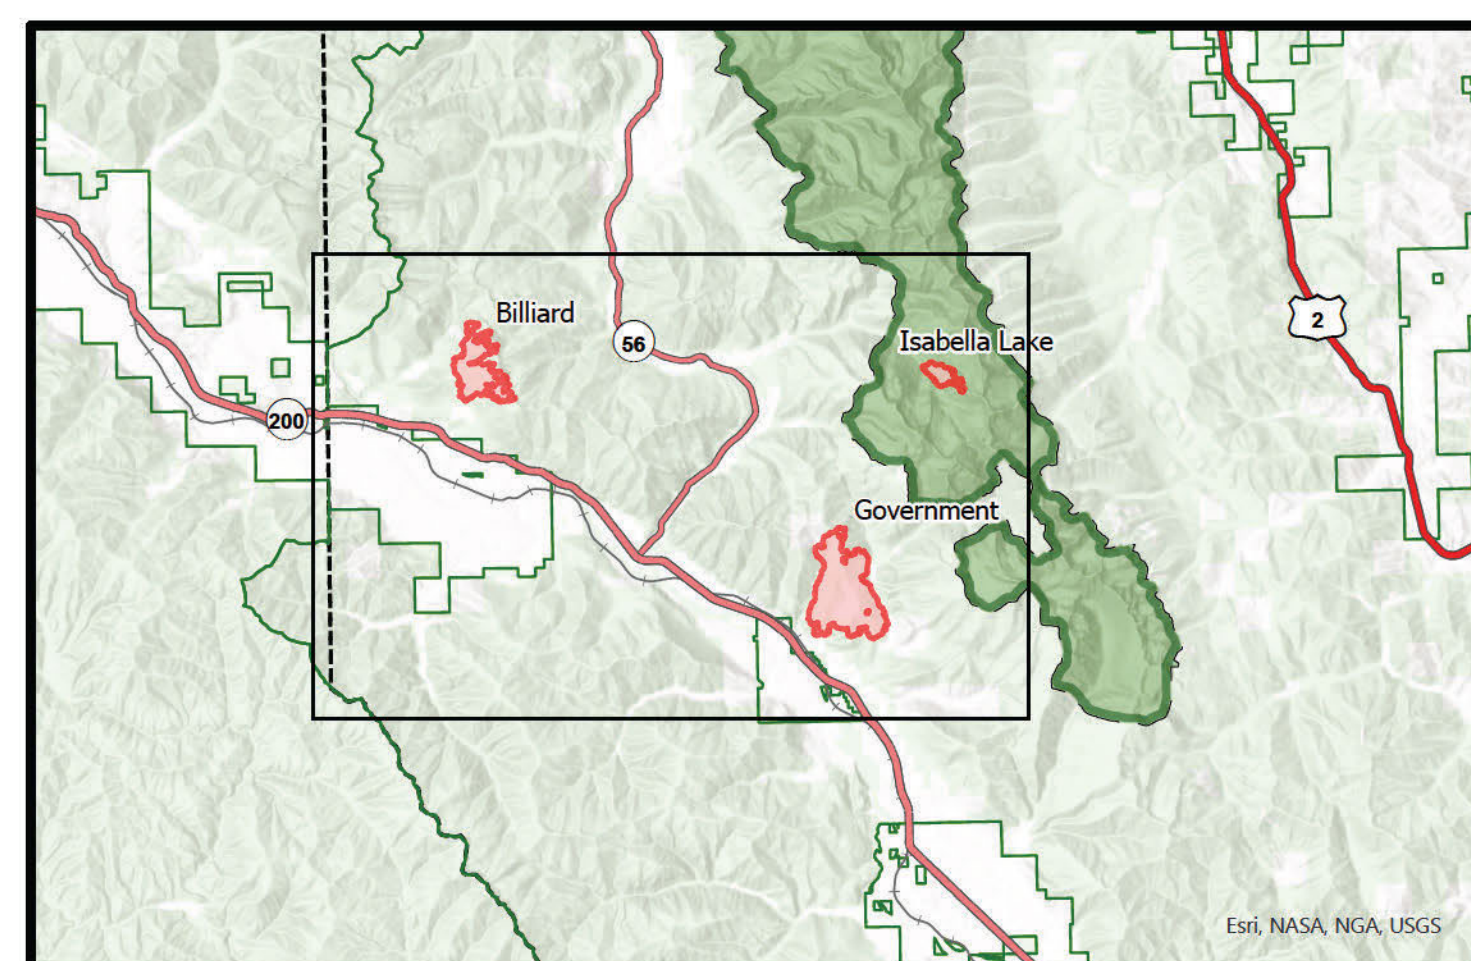

Public Information

9/23/2022

Bull Gin Complex
 MTKNF-000248
 4,254 total acres

Fire perimeter updated from
 IR on 9/22/2022 @ 2139

- Completed Dozer Line
- Contained
- Uncontained
- Federal Wilderness Boundary
- Forest Service Land