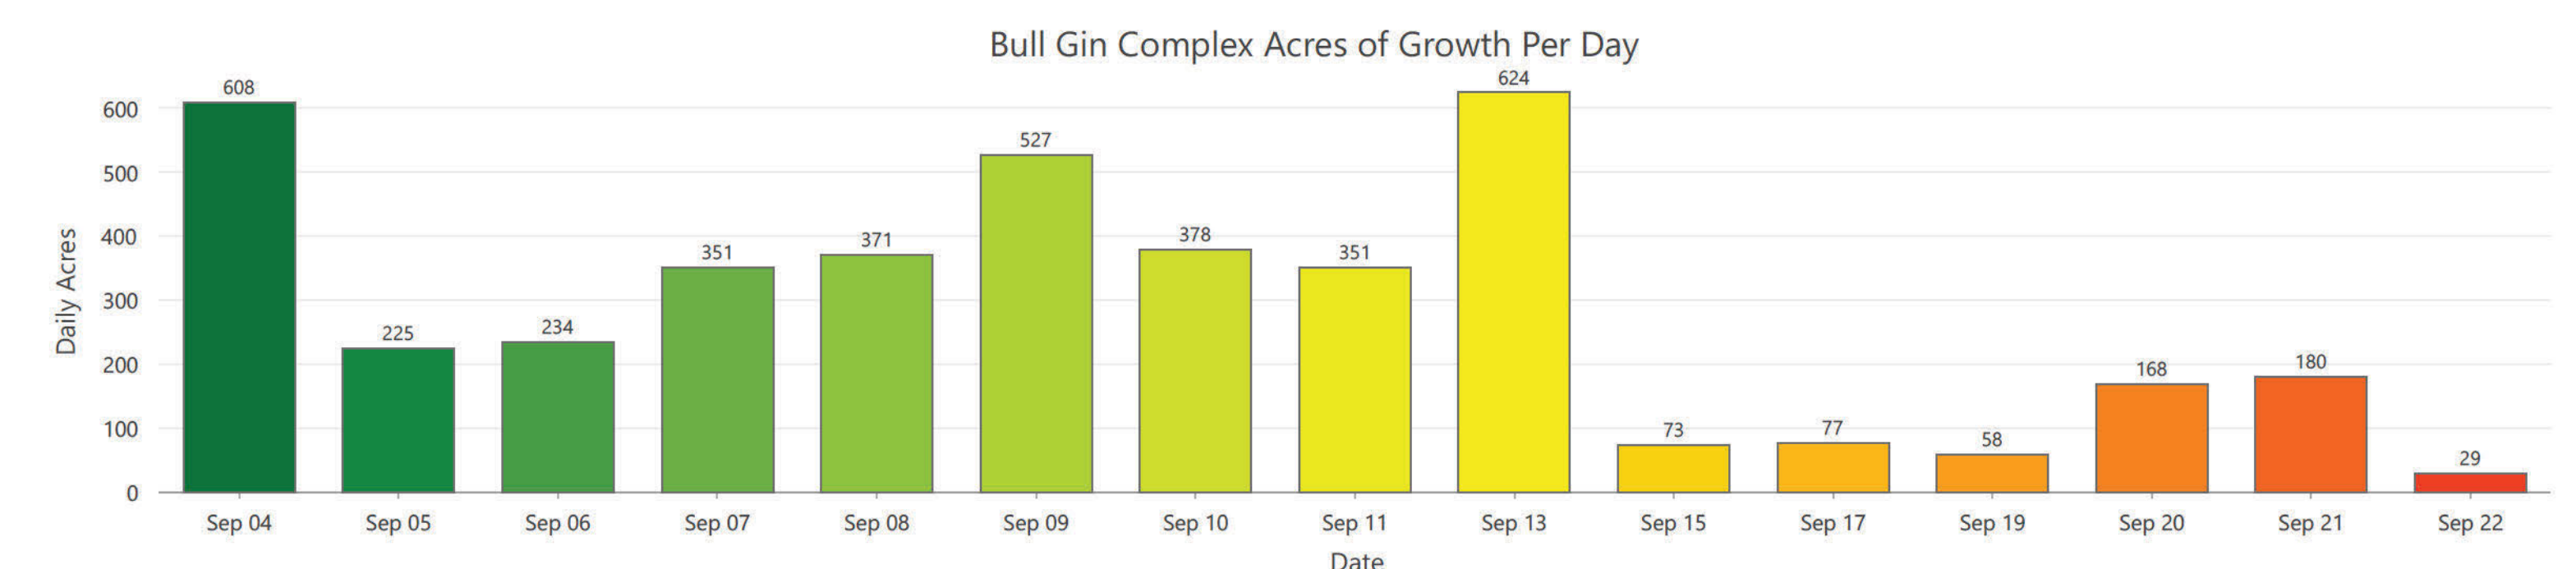

Progression
 Bull Gin Complex
 MTKNF-000261
 9/23/2022
 4,254 total acres
 Fire perimeter updated from
 IR on 9/22/2022 @ 2139

20220904 @ 2153	608ac		+608ac
20220905 @ 2103	833ac		+225ac
20220906 @ 2300	1,067ac		+234ac
20220907 @ 2158	1,418ac		+351ac
20220908 @ 2203	1,789ac		+371ac
20220909 @ 2211	2,316ac		+527ac
20220910 @ 2242	2,694ac		+378ac
20220911 @ 2149	3,045ac		+351ac
20220913 @ 2140	3,669ac		+624ac
20220915 @ 2131	3,742ac		+73ac
20220917 @ 2031	3,819ac		+77ac
20220919 @ 1957	3,877ac		+58ac
20220920 @ 1954	4,045ac		+168ac
20220921 @ 1951	4,225ac		+180ac
20220922 @ 2139	4,254ac		+29ac