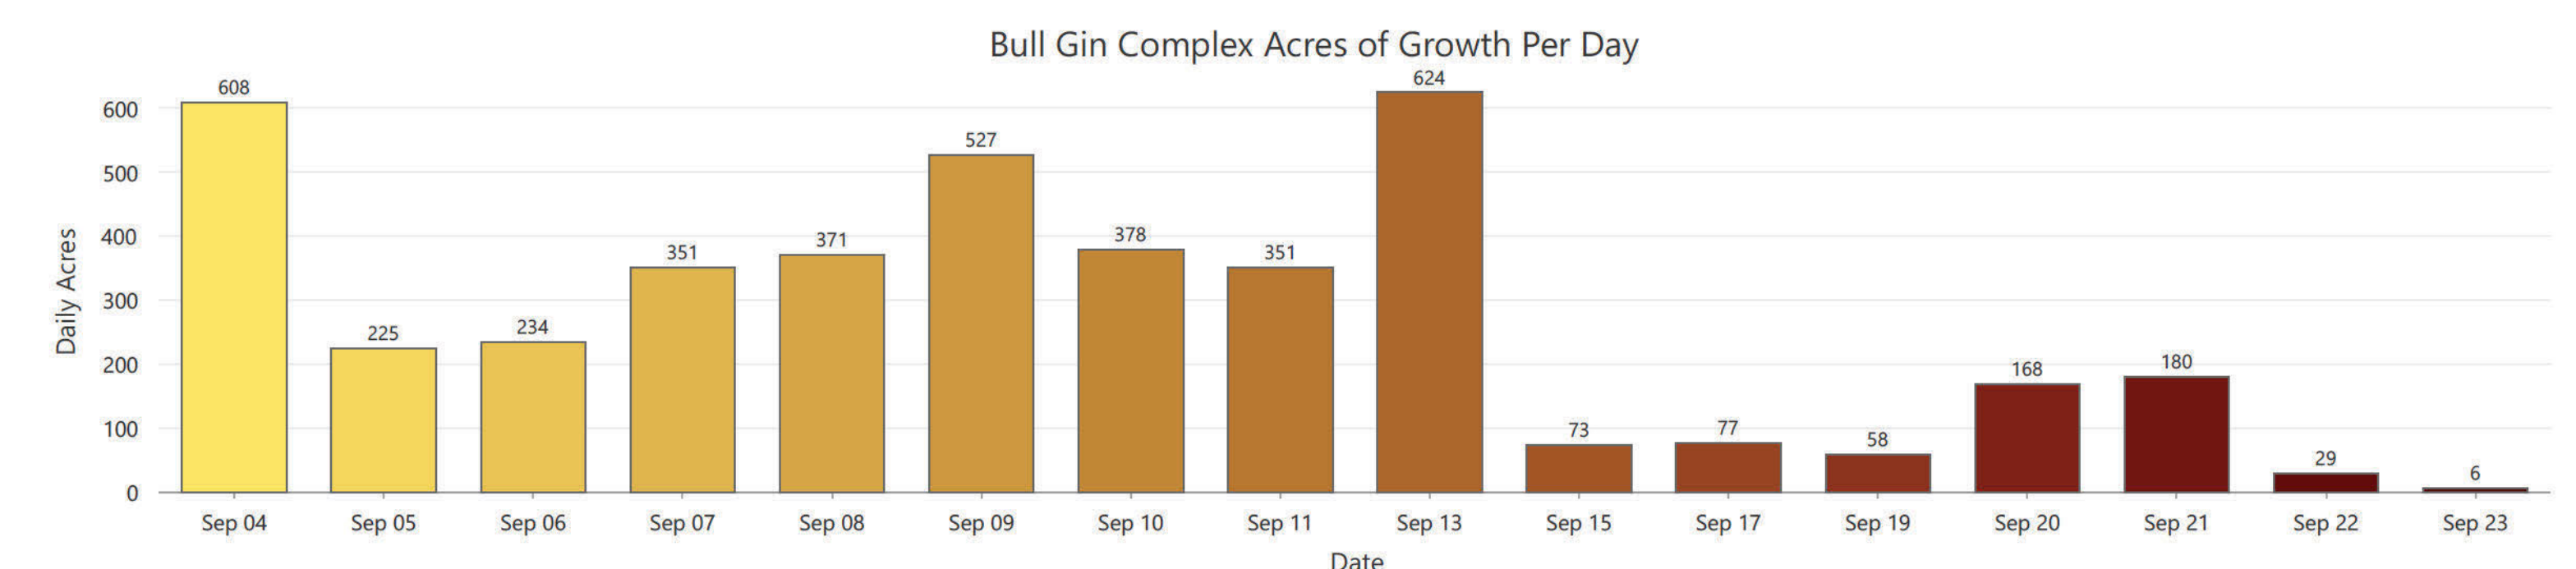

Progression
 Bull Gin Complex
 MTKNF-000261
 9/24/2022
 4,259 total acres
 Fire perimeter updated from
 IR on 9/23/2022 @ 2039

20220904 @ 2153	608ac		+608ac
20220905 @ 2103	833ac		+225ac
20220906 @ 2300	1,067ac		+234ac
20220907 @ 2158	1,418ac		+351ac
20220908 @ 2203	1,789ac		+371ac
20220909 @ 2211	2,316ac		+527ac
20220910 @ 2242	2,694ac		+378ac
20220911 @ 2149	3,045ac		+351ac
20220913 @ 2140	3,669ac		+624ac
20220915 @ 2131	3,742ac		+73ac
20220917 @ 2031	3,819ac		+77ac
20220919 @ 1957	3,877ac		+58ac
20220920 @ 1954	4,045ac		+168ac
20220921 @ 1951	4,225ac		+180ac
20220922 @ 2139	4,254ac		+29ac
20220923 @ 2039	4,260ac		+6ac

0 0.05 0.1 0.2 0.3 0.4 0.5 Miles

NR Team 2
 9/24/2022 0847
 North American 1983 Datum,
 LatLong Grid

Progression