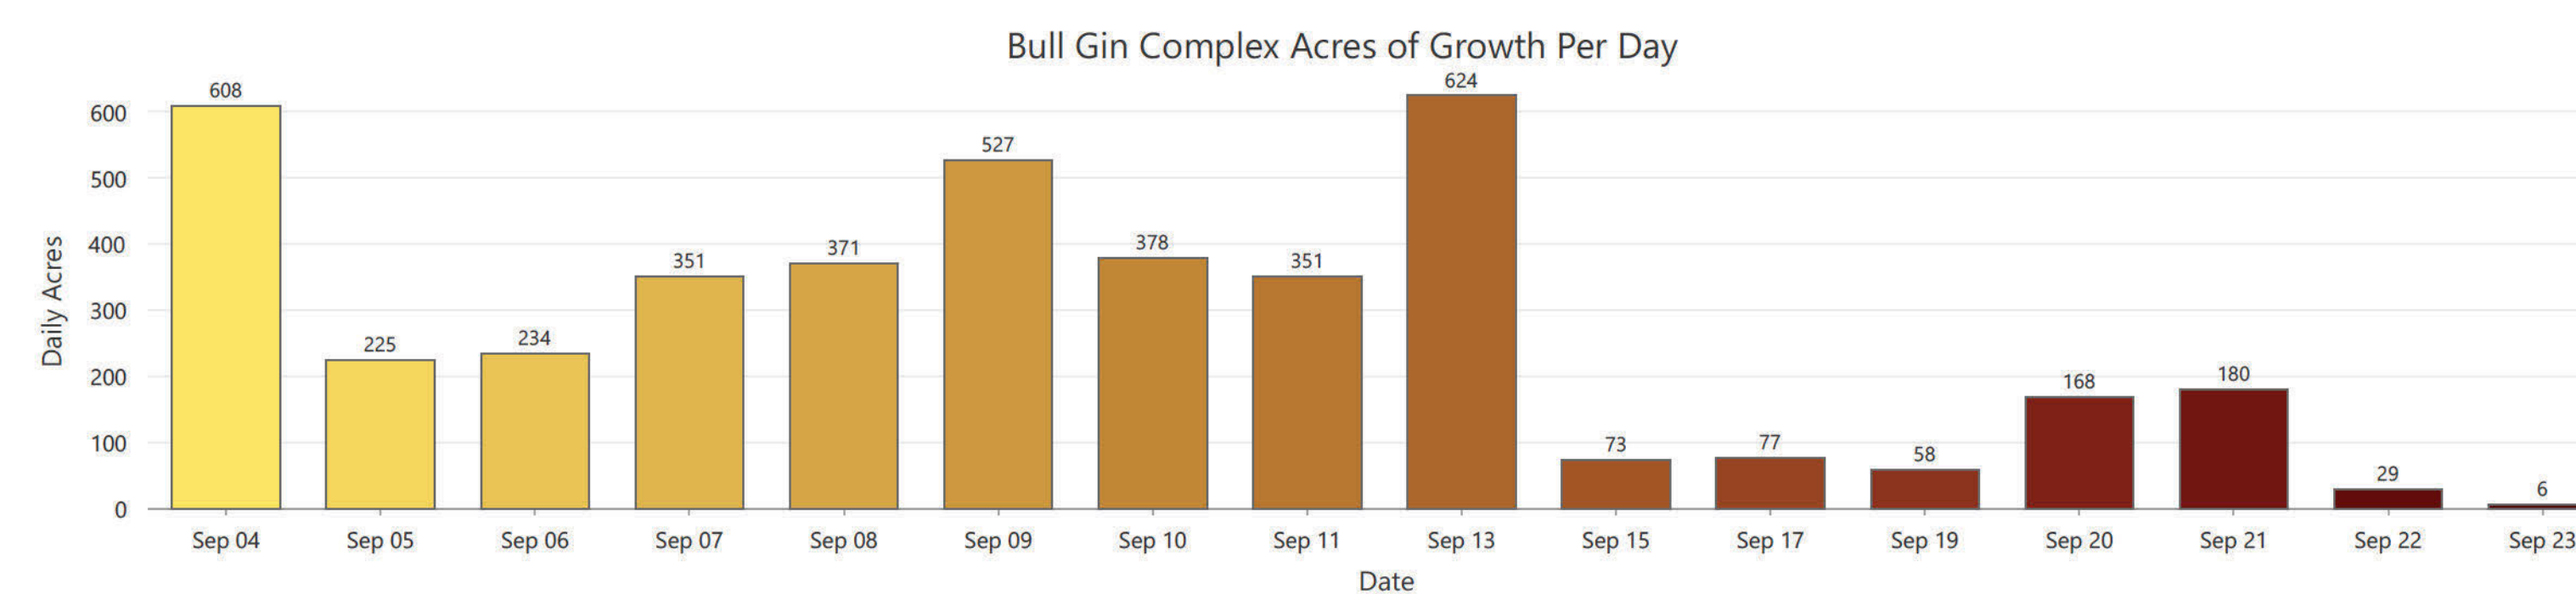

Progression

Bull Gin Complex
MTKNF-000261
9/24/2022
4,259 total acres

Fire perimeter updated from
IR on 9/23/2022 @ 2039

20220904 @ 2153	608ac		+608ac
20220905 @ 2103	833ac		+225ac
20220906 @ 2300	1,067ac		+234ac
20220907 @ 2158	1,418ac		+351ac
20220908 @ 2203	1,789ac		+371ac
20220909 @ 2211	2,316ac		+527ac
20220910 @ 2242	2,694ac		+378ac
20220911 @ 2149	3,045ac		+351ac
20220913 @ 2140	3,669ac		+624ac
20220915 @ 2131	3,742ac		+73ac
20220917 @ 2031	3,819ac		+77ac
20220919 @ 1957	3,877ac		+58ac
20220920 @ 1954	4,045ac		+168ac
20220921 @ 1951	4,225ac		+180ac
20220922 @ 2139	4,254ac		+29ac
20220923 @ 2039	4,260ac		+6ac

0 0.1 0.2 0.3 0.4 0.5 Miles

NR Team 2
9/24/2022 1540
North American 1983 Datum,
Lat/Long Grid