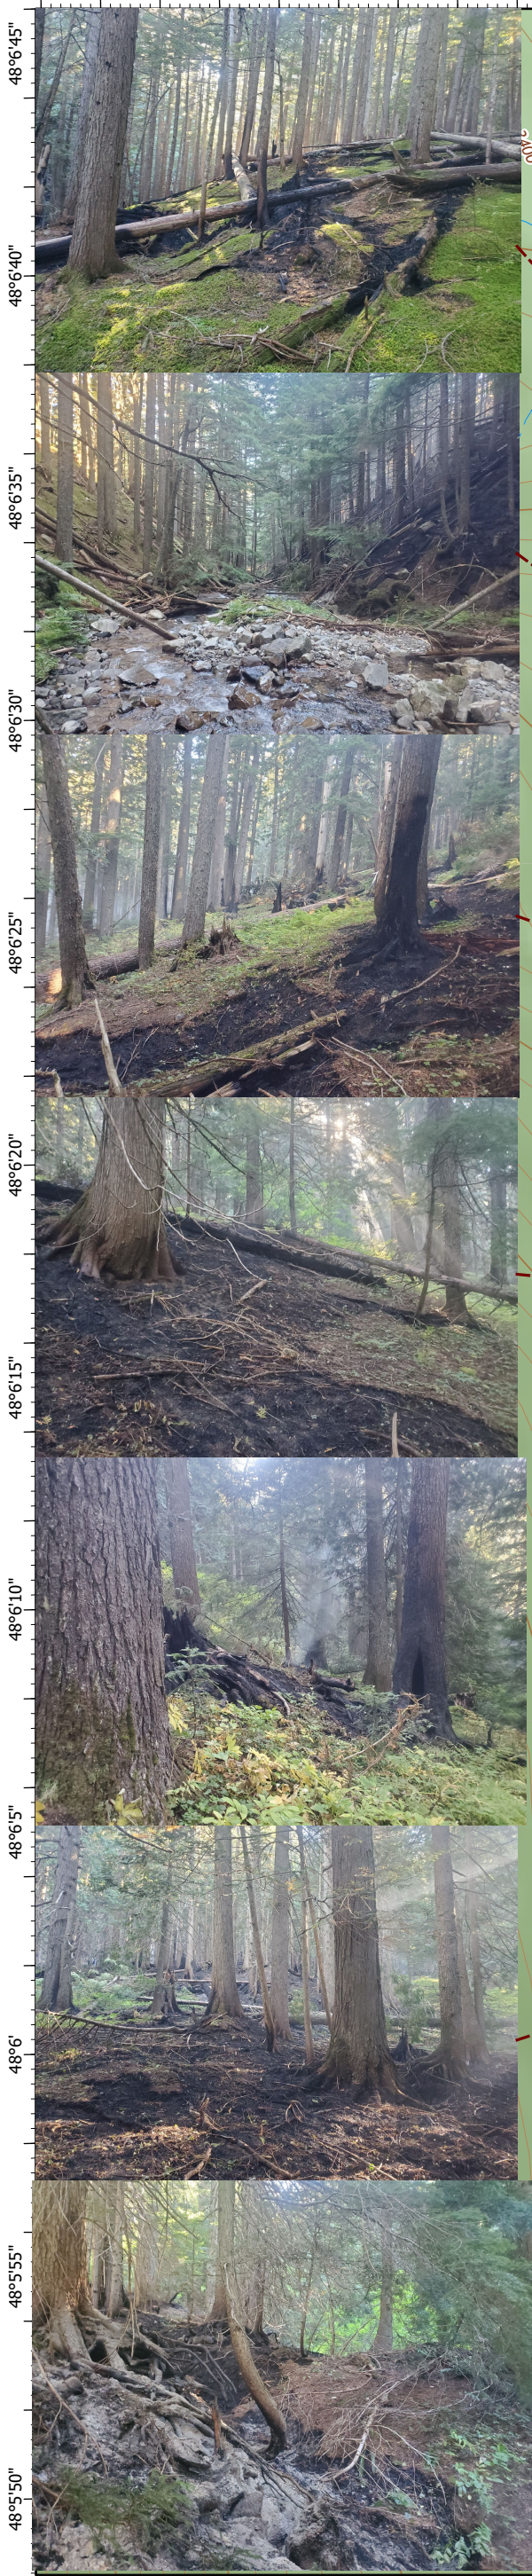

The Isabella Lake Fire is only visible from this foot bridge, where the edge of the fire perimeter is 120 feet away, as shown in the picture to the right.

The photos on the left were taken along the fire perimeter at the point locations.

# Isabella Lake Fire Update

Isabella Lake  
MTKNF-000248  
290 acres

Fire perimeter updated from  
IR on 9/24/2022 @ 1952

- Photo Point Locations
- ⊗ Fire Origin
- Trail
- Wildfire Daily Fire Perimeter
- ⊗ Bridge

NR Team 2  
9/25/2022 2253  
North American 1983 Datum.  
LatLong Grid