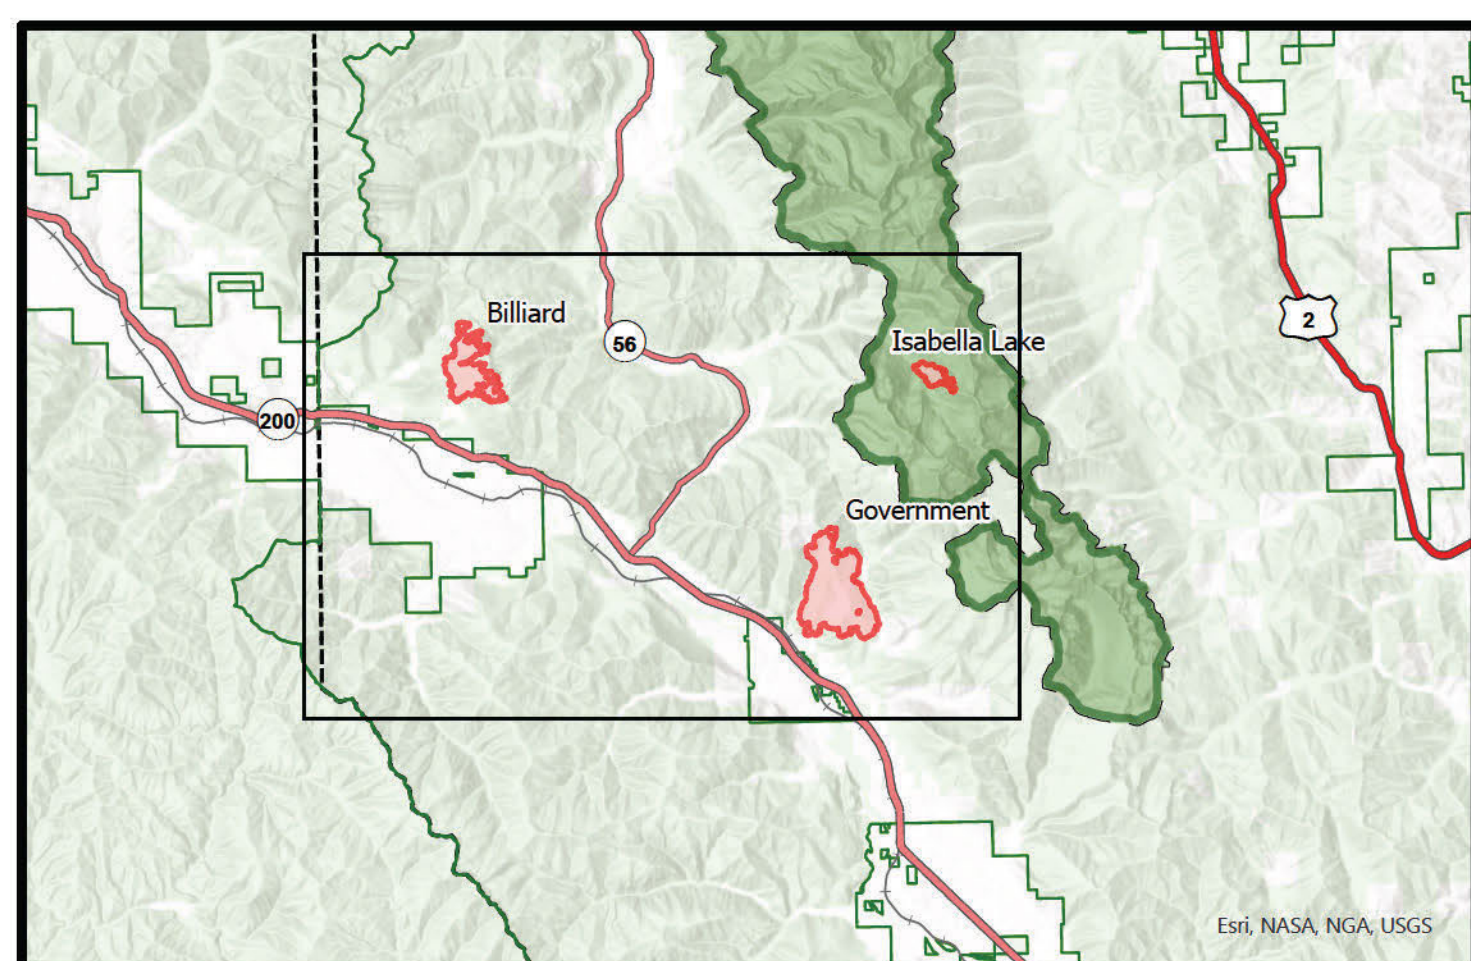

Public Information

09/28/2022

Bull Gin Complex
MTKNF-000248
4,273 total acres

Fire perimeter updated from
IR on 9/26/2022 @ 1955

- Completed Dozer Line
- Contained
- Uncontained
- Federal Wilderness Boundary
- Forest Service Land