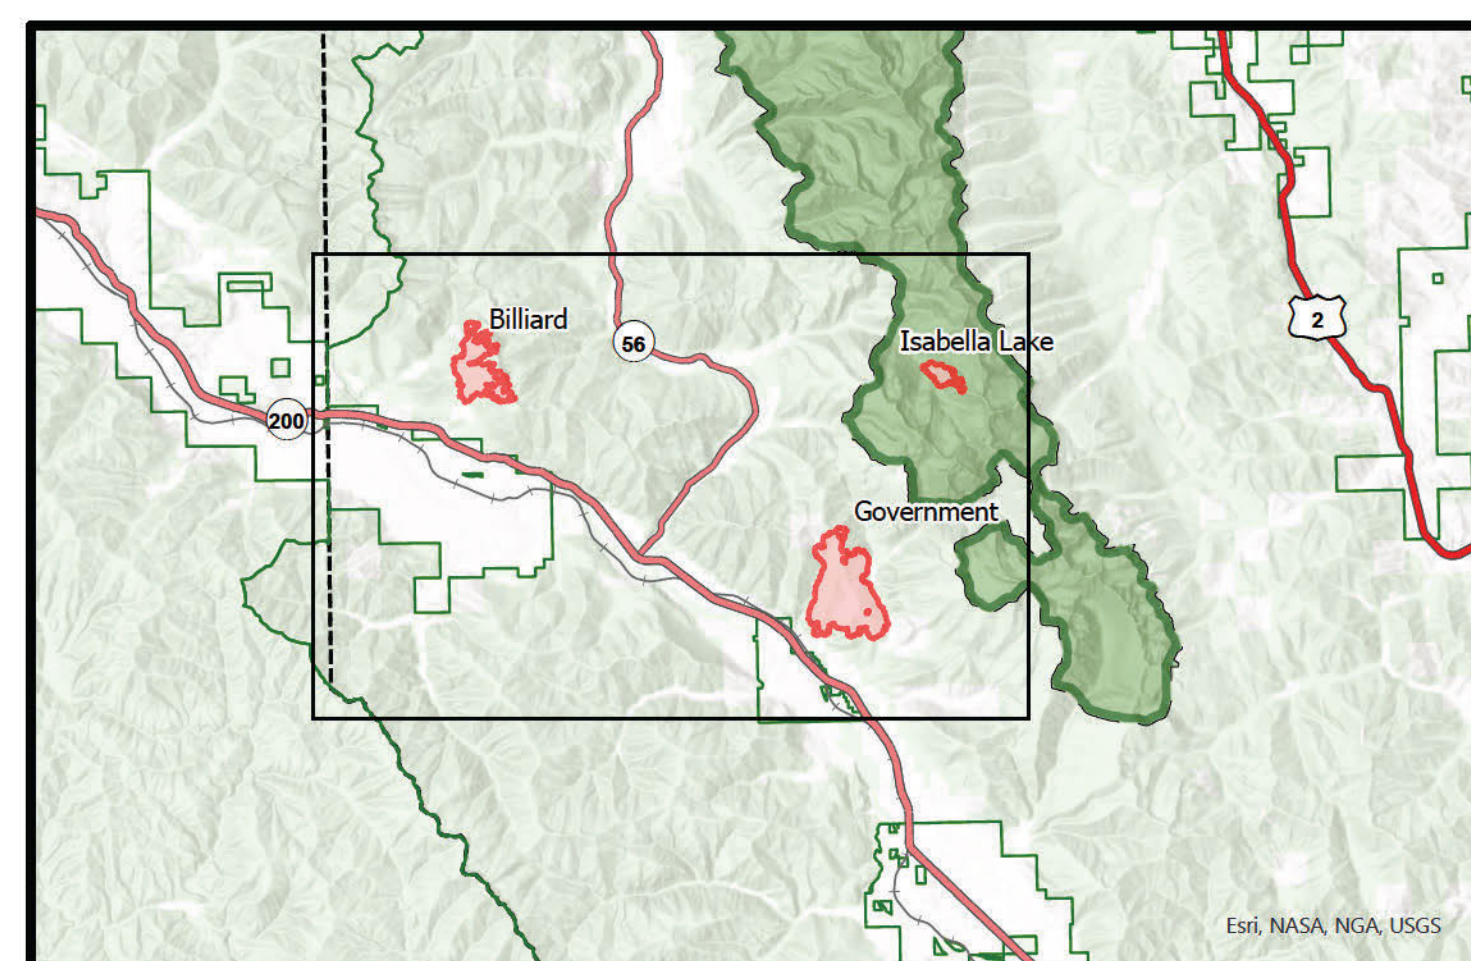

Public Information

10/1/2022

Bull Gin Complex
MTKNF-000248
4,281 total acres

Fire perimeter updated from
IR on 9/30/2022 @ 2143

- Completed Dozer Line
- Contained
- Uncontained
- Federal Wilderness Boundary
- Forest Service Land