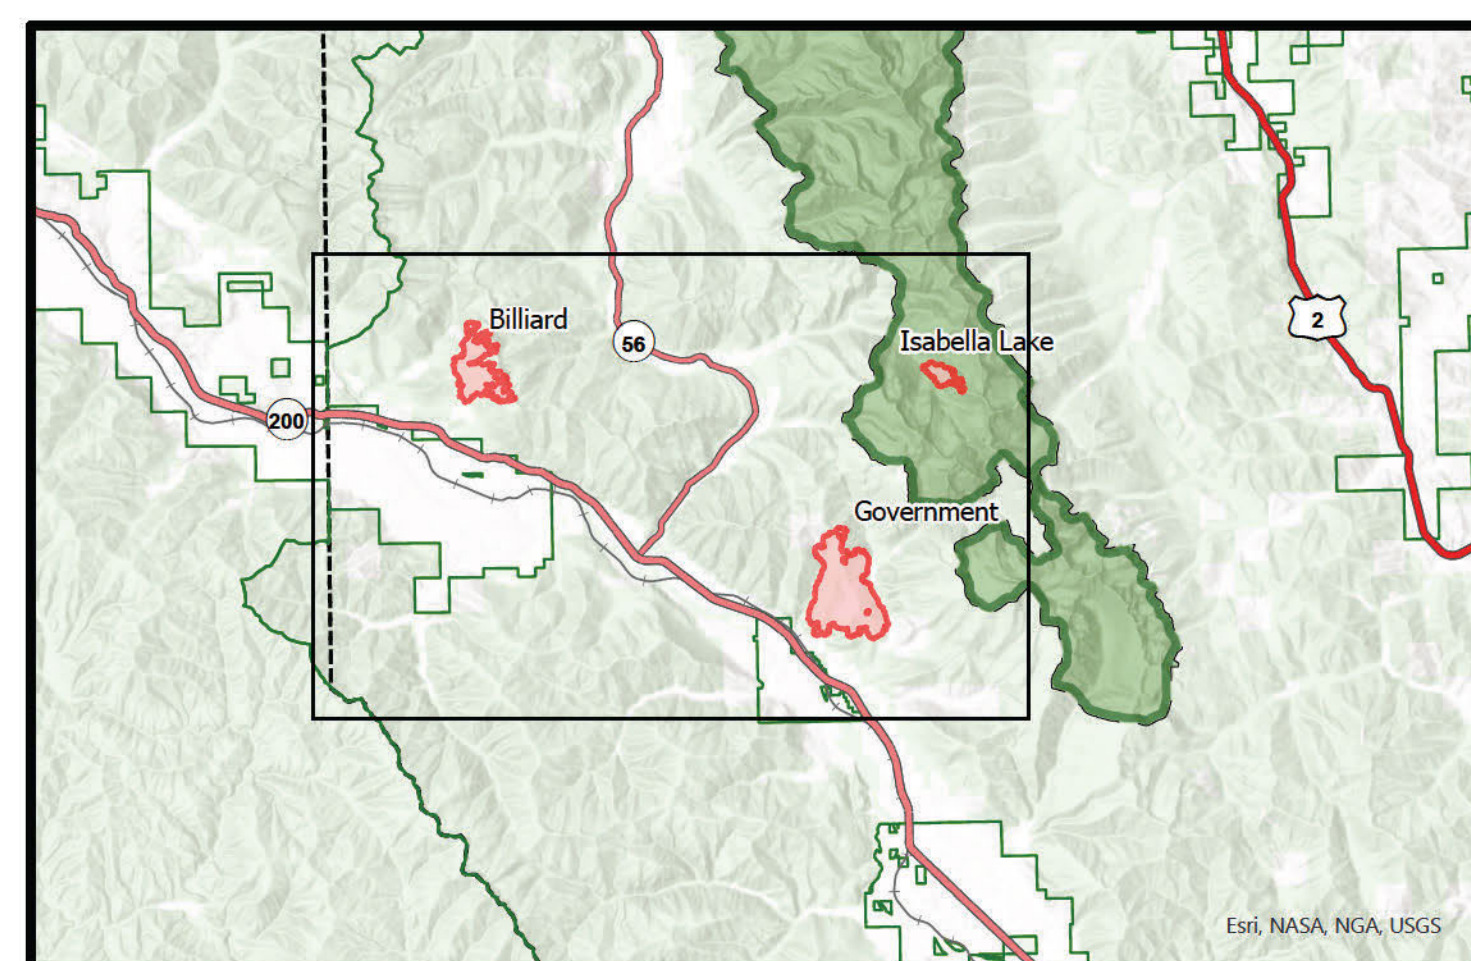

Public Information

10/2/2022

Bull Gin Complex
 MTKNF-000248
 4,281 total acres

Fire perimeter updated from
 IR on 9/30/2022 @ 2143

- Completed Dozer Line
- Contained
- Uncontained
- Federal Wilderness Boundary
- Forest Service Land