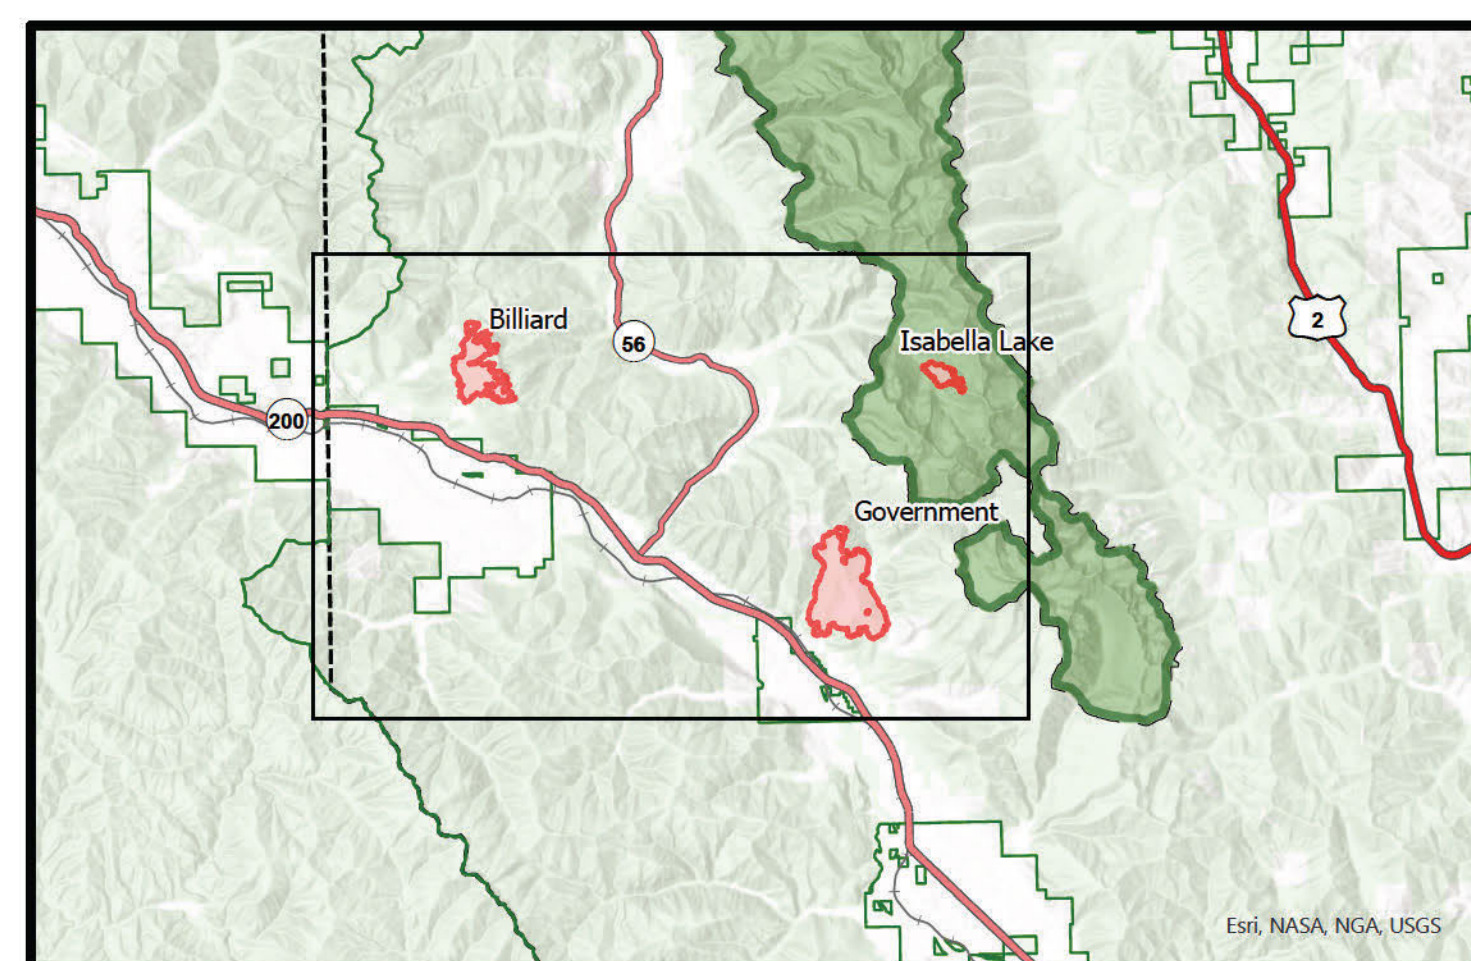

Public Information

10/3/2022

Bull Gin Complex
 MTKNF-000248
 4,281 total acres

Fire perimeter updated from
 IR on 9/30/2022 @ 2143

- Completed Dozer Line
- Contained
- Uncontained
- Federal Wilderness Boundary
- Forest Service Land