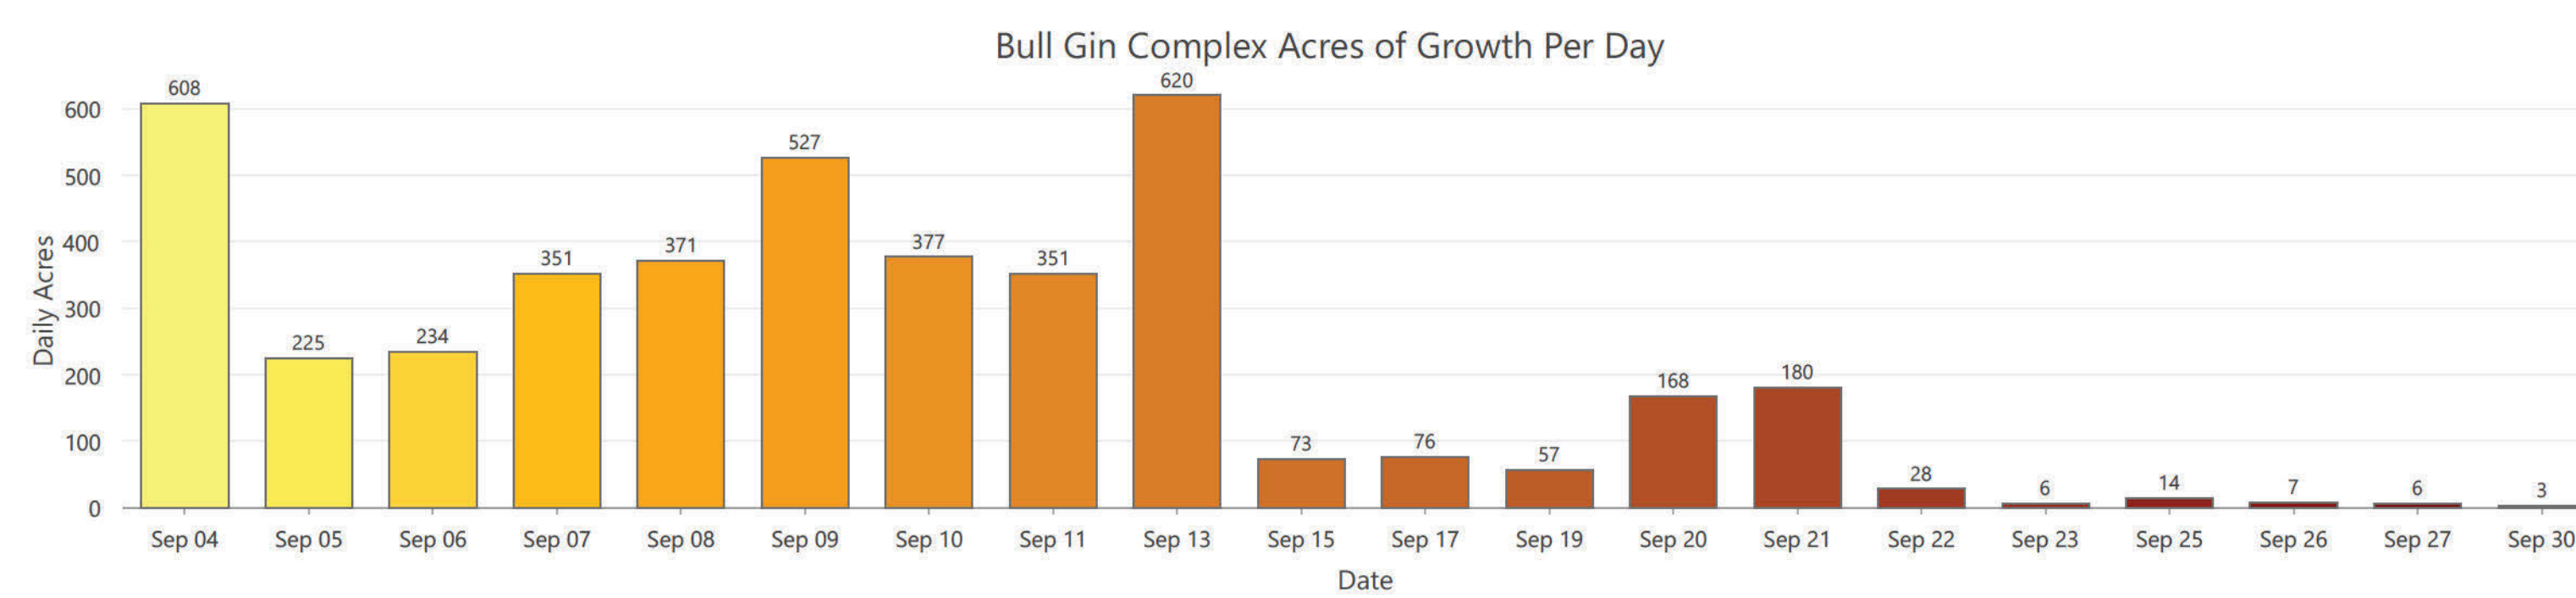

Progression

Bull Gin Complex
MTKNF-000261
10/3/2022
4,281 total acres

Fire perimeter updated from
IR on 9/30/2022 @ 2143

20220904 @ 2153	608ac	+608ac
20220905 @ 2103	833ac	+225ac
20220906 @ 2300	1,067ac	+234ac
20220907 @ 2158	1,418ac	+351ac
20220908 @ 2203	1,789ac	+371ac
20220909 @ 2211	2,316ac	+527ac
20220910 @ 2242	2,693ac	+377ac
20220911 @ 2149	3,044ac	+351ac
20220913 @ 2140	3,664ac	+620ac
20220915 @ 2131	3,737ac	+73ac
20220917 @ 2031	3,813ac	+76ac
20220919 @ 1957	3,870ac	+57ac
20220920 @ 1954	4,038ac	+168ac
20220921 @ 1951	4,218ac	+180ac
20220922 @ 2139	4,246ac	+28ac
20220923 @ 2039	4,252ac	+6ac
20220925 @ 2139	4,266ac	+14ac
20220926 @ 1955	4,273ac	+7ac
20220927 @ 2143	4,279ac	+6ac
20220930 @ 2143	4,282ac	+3ac

Matuszewski IC
10/3/2022 0736
North American 1983 Datum,
Lat/Long Grid