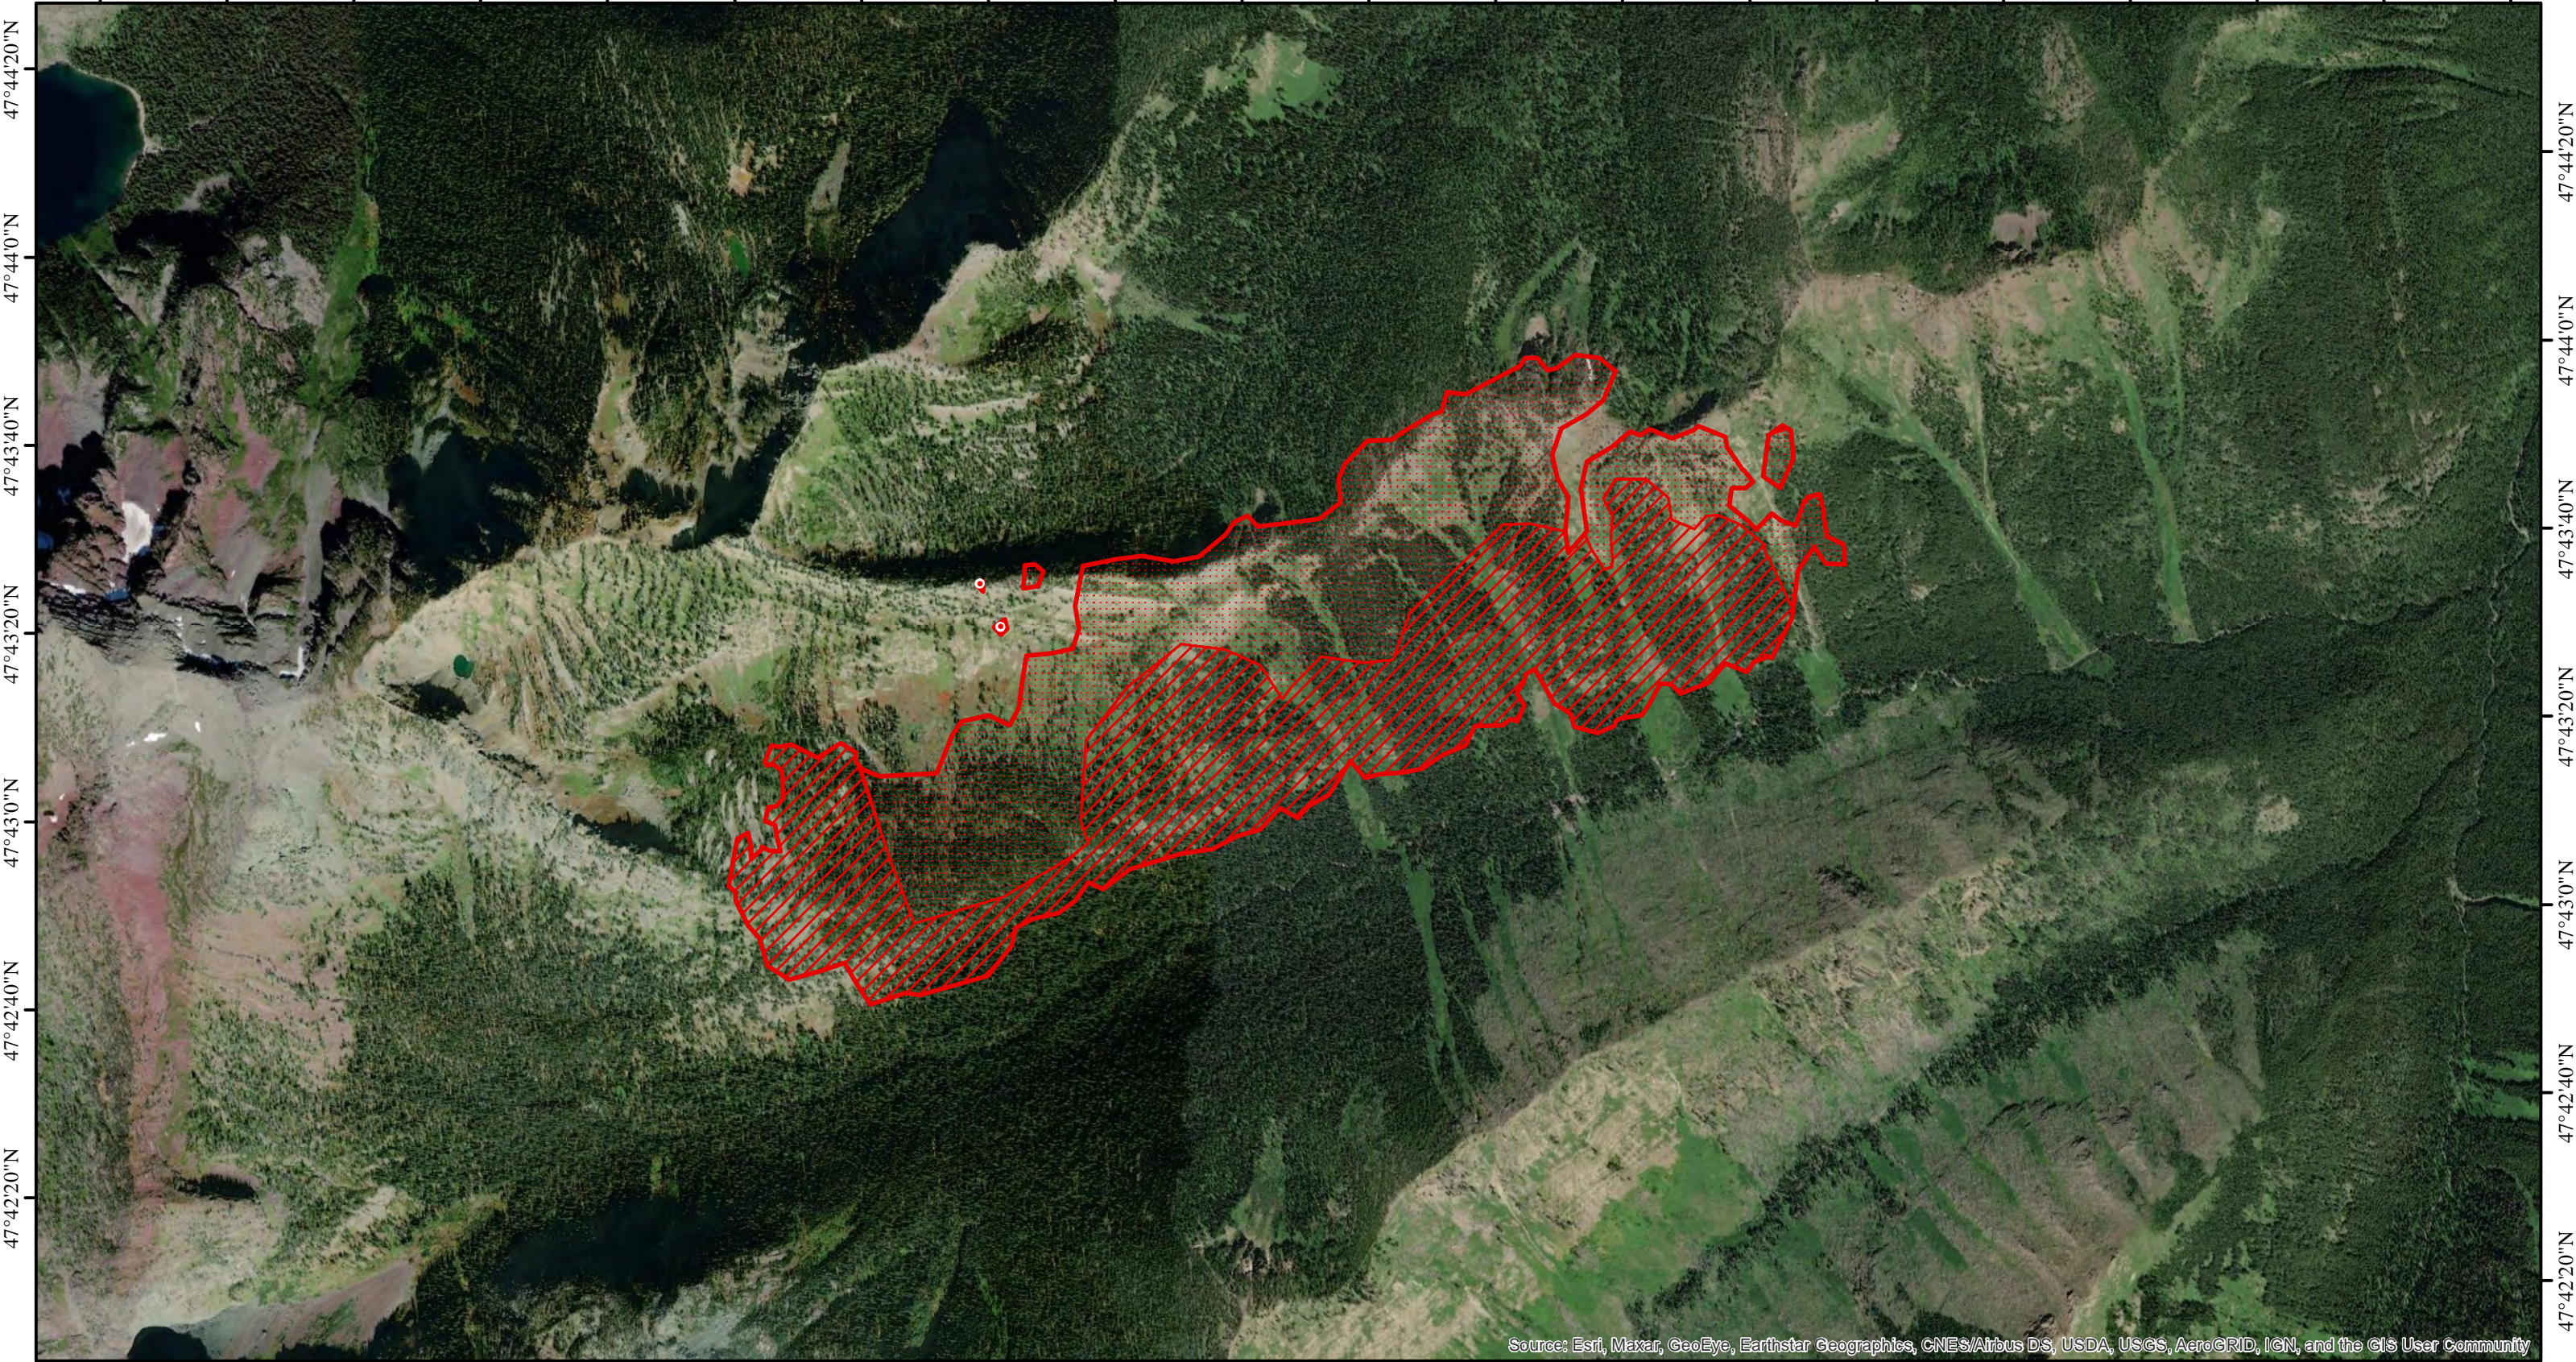

113°36'20"W 113°36'0"W 113°35'40"W 113°35'20"W 113°35'0"W 113°34'40"W 113°34'20"W 113°34'0"W 113°33'40"W 113°33'20"W 113°33'0"W 113°32'40"W 113°32'20"W 113°32'0"W 113°31'40"W 113°31'20"W 113°31'0"W 113°30'40"W 113°30'20"W 113°30'0"W

INFRARED MAP
CANNON
MT-FNF-000388
Infrared (Interpreted) Acres: 765
August 14, 2022 @ 2132 MDT

IRIN: Cheron Ferland
Duluth, MN
Nad 83 Zone 12

-  Isolated Heat
-  Heat Perimeter
-  Intense Heat
-  Scattered Heat