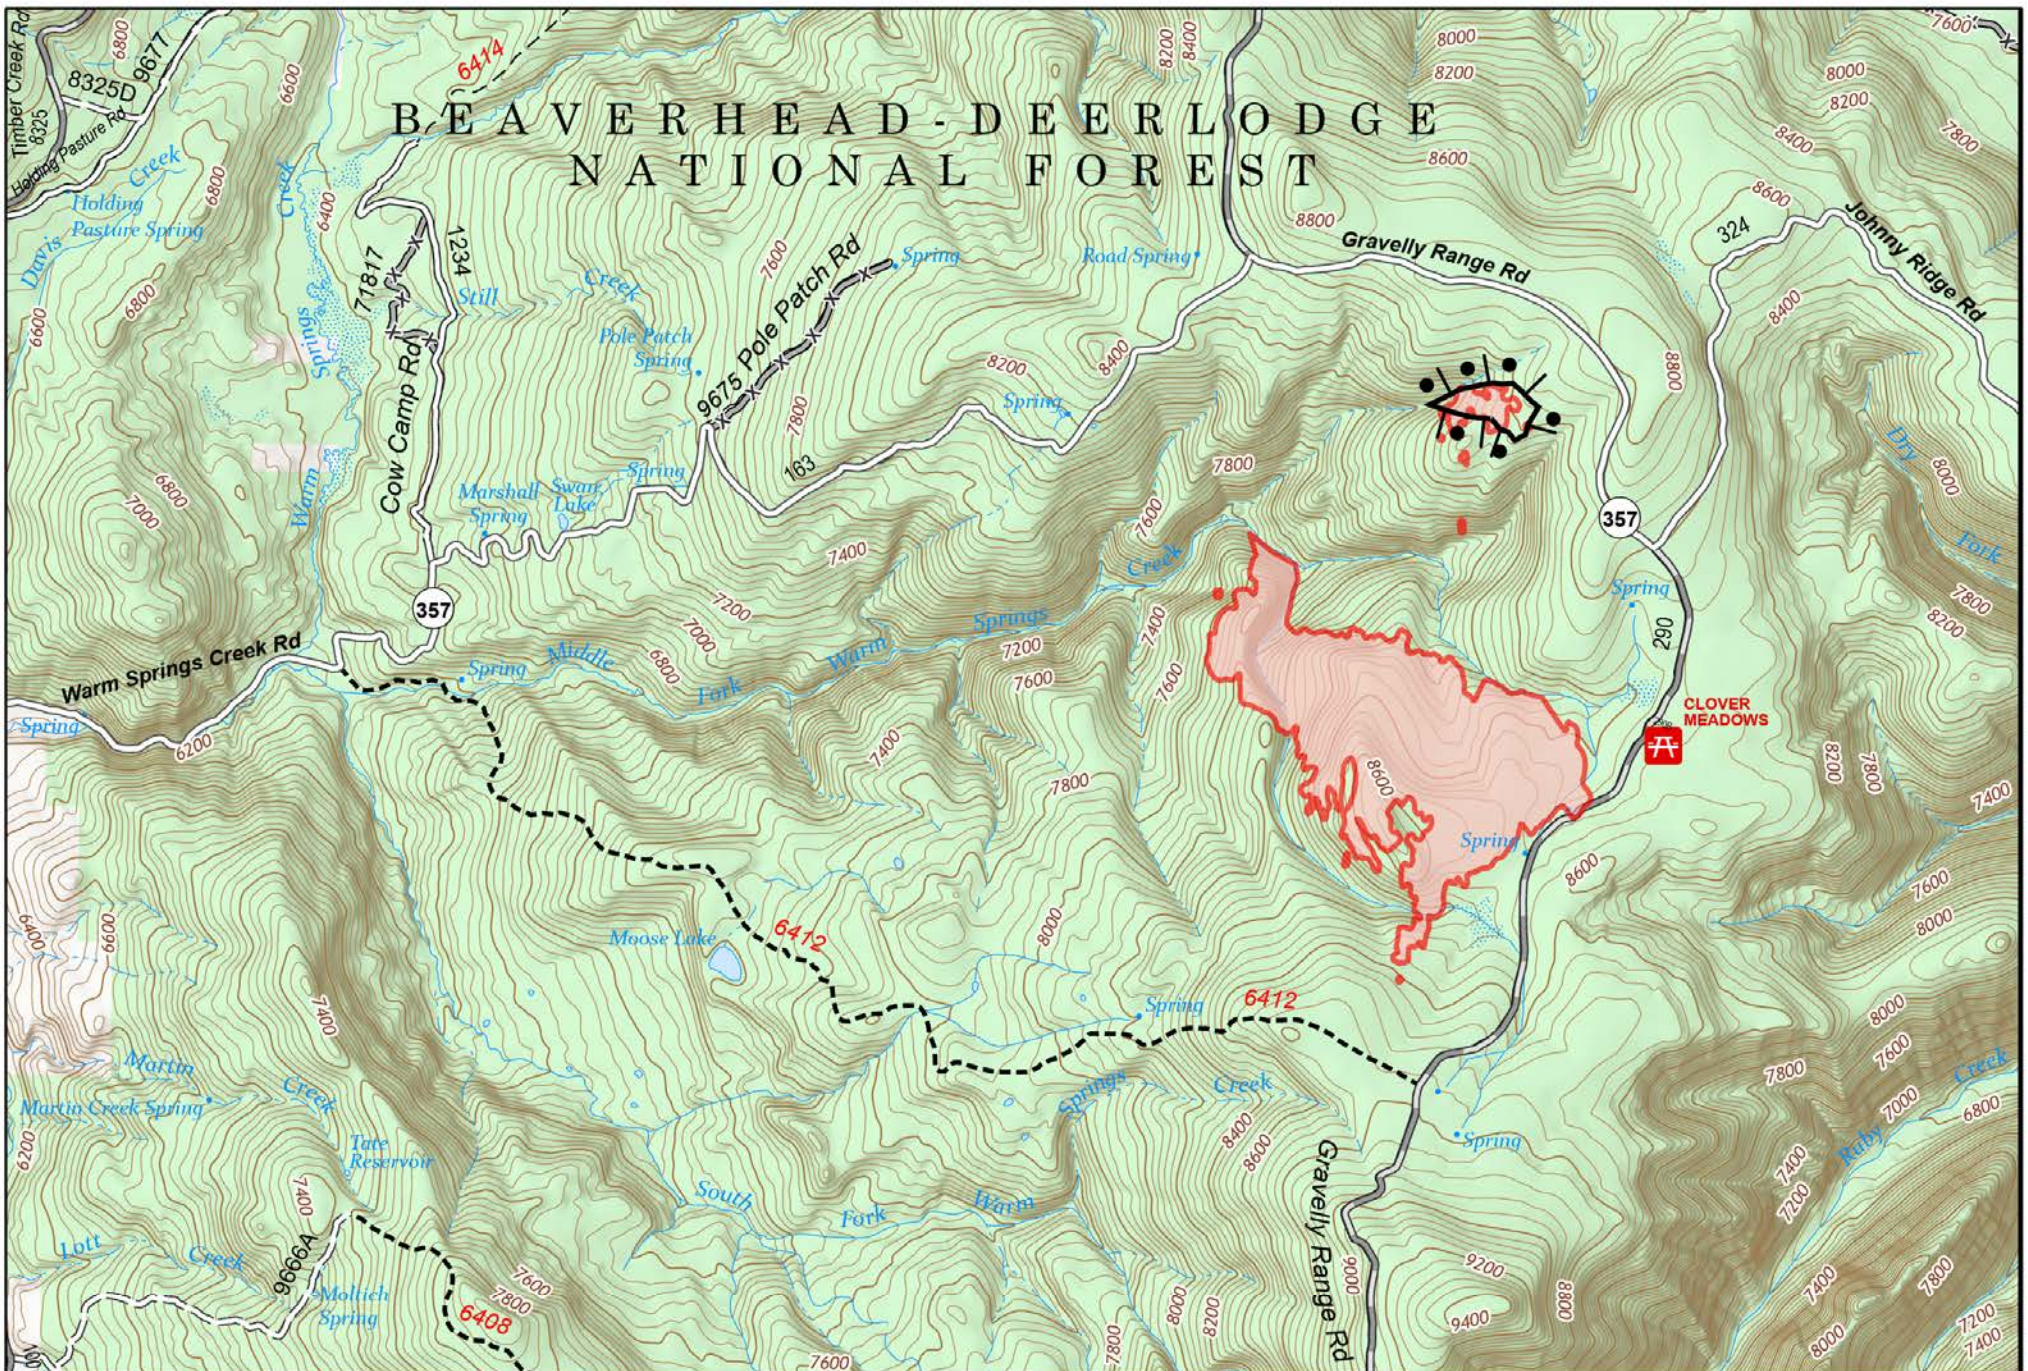

BEAVERHEAD-DEERLODGE NATIONAL FOREST

Public Information

Clover
MT-BDF-006132
557 acres

7/27/2022

- Wildfire Daily Fire Perimeter
- Completed Burnout
- Trail
- Forest Service Roads Closed
- Gravel Road
- Dirt Road
- Unimproved Road
- Forest Service Land