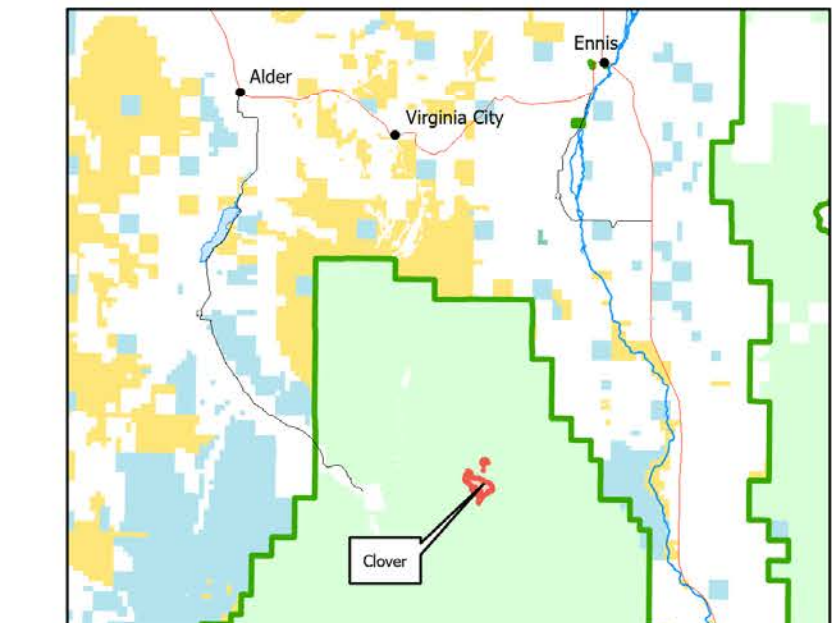

NR Remote Incident Support
7/27/2022 0710
North American 1983 Datum,
LatLong Grid

Public Information