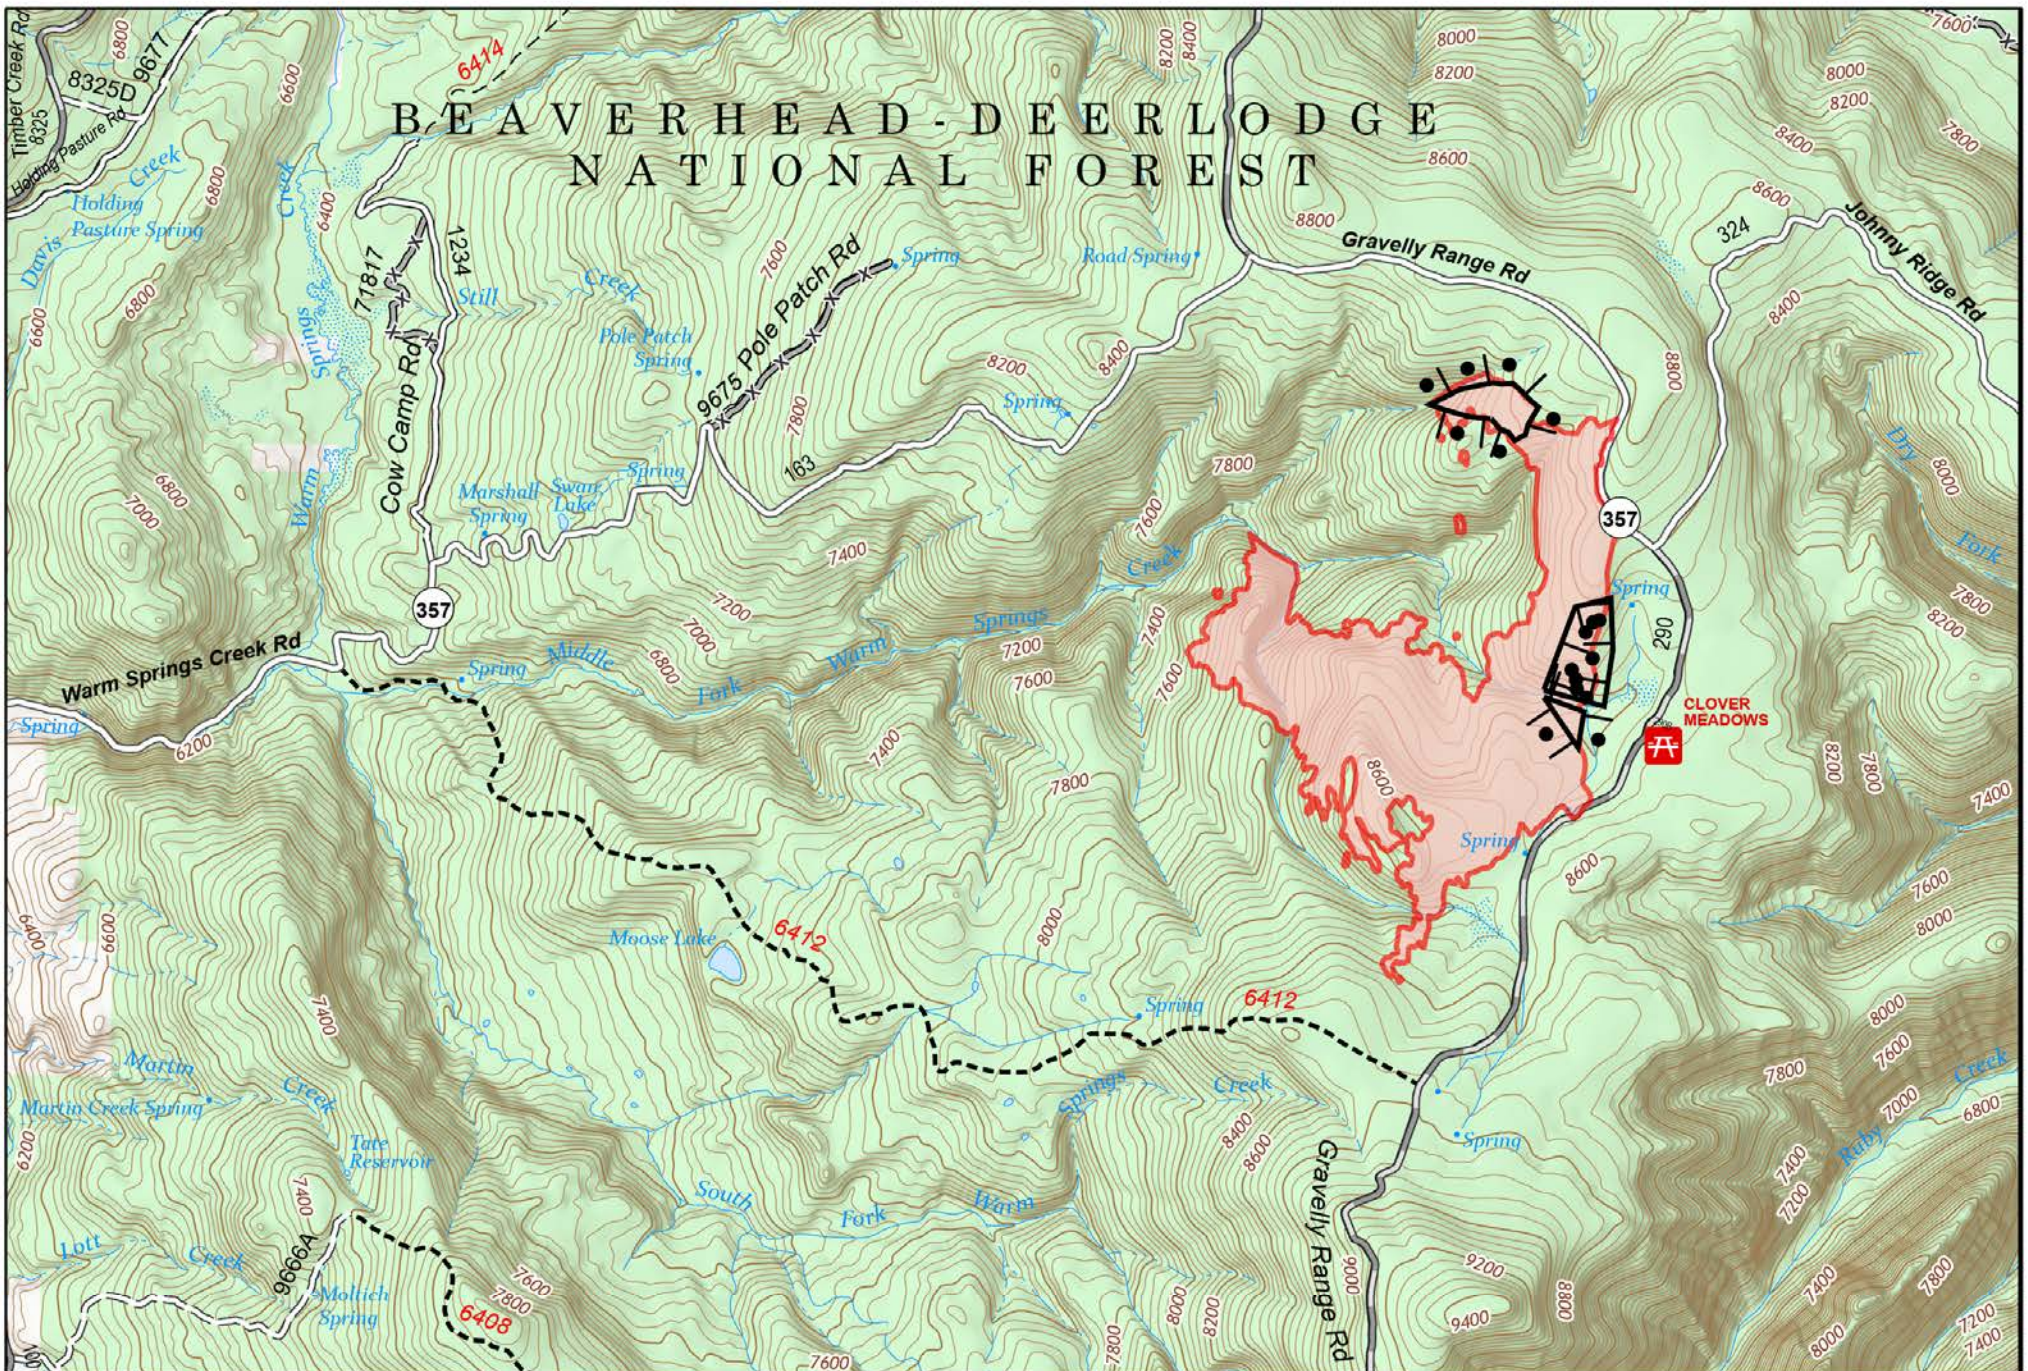

# BEAVERHEAD-DEERLODGE NATIONAL FOREST

## Public Information

Clover  
MT-BDF-006132  
798 acres

7/28/2022

Fire perimeter updated from  
from IR on 07/27/2022

- Wildfire Daily Fire Perimeter
- Completed Burnout
- Trail
- Forest Service Roads Closed
- Gravel Road
- Dirt Road
- Unimproved Road
- Forest Service Land