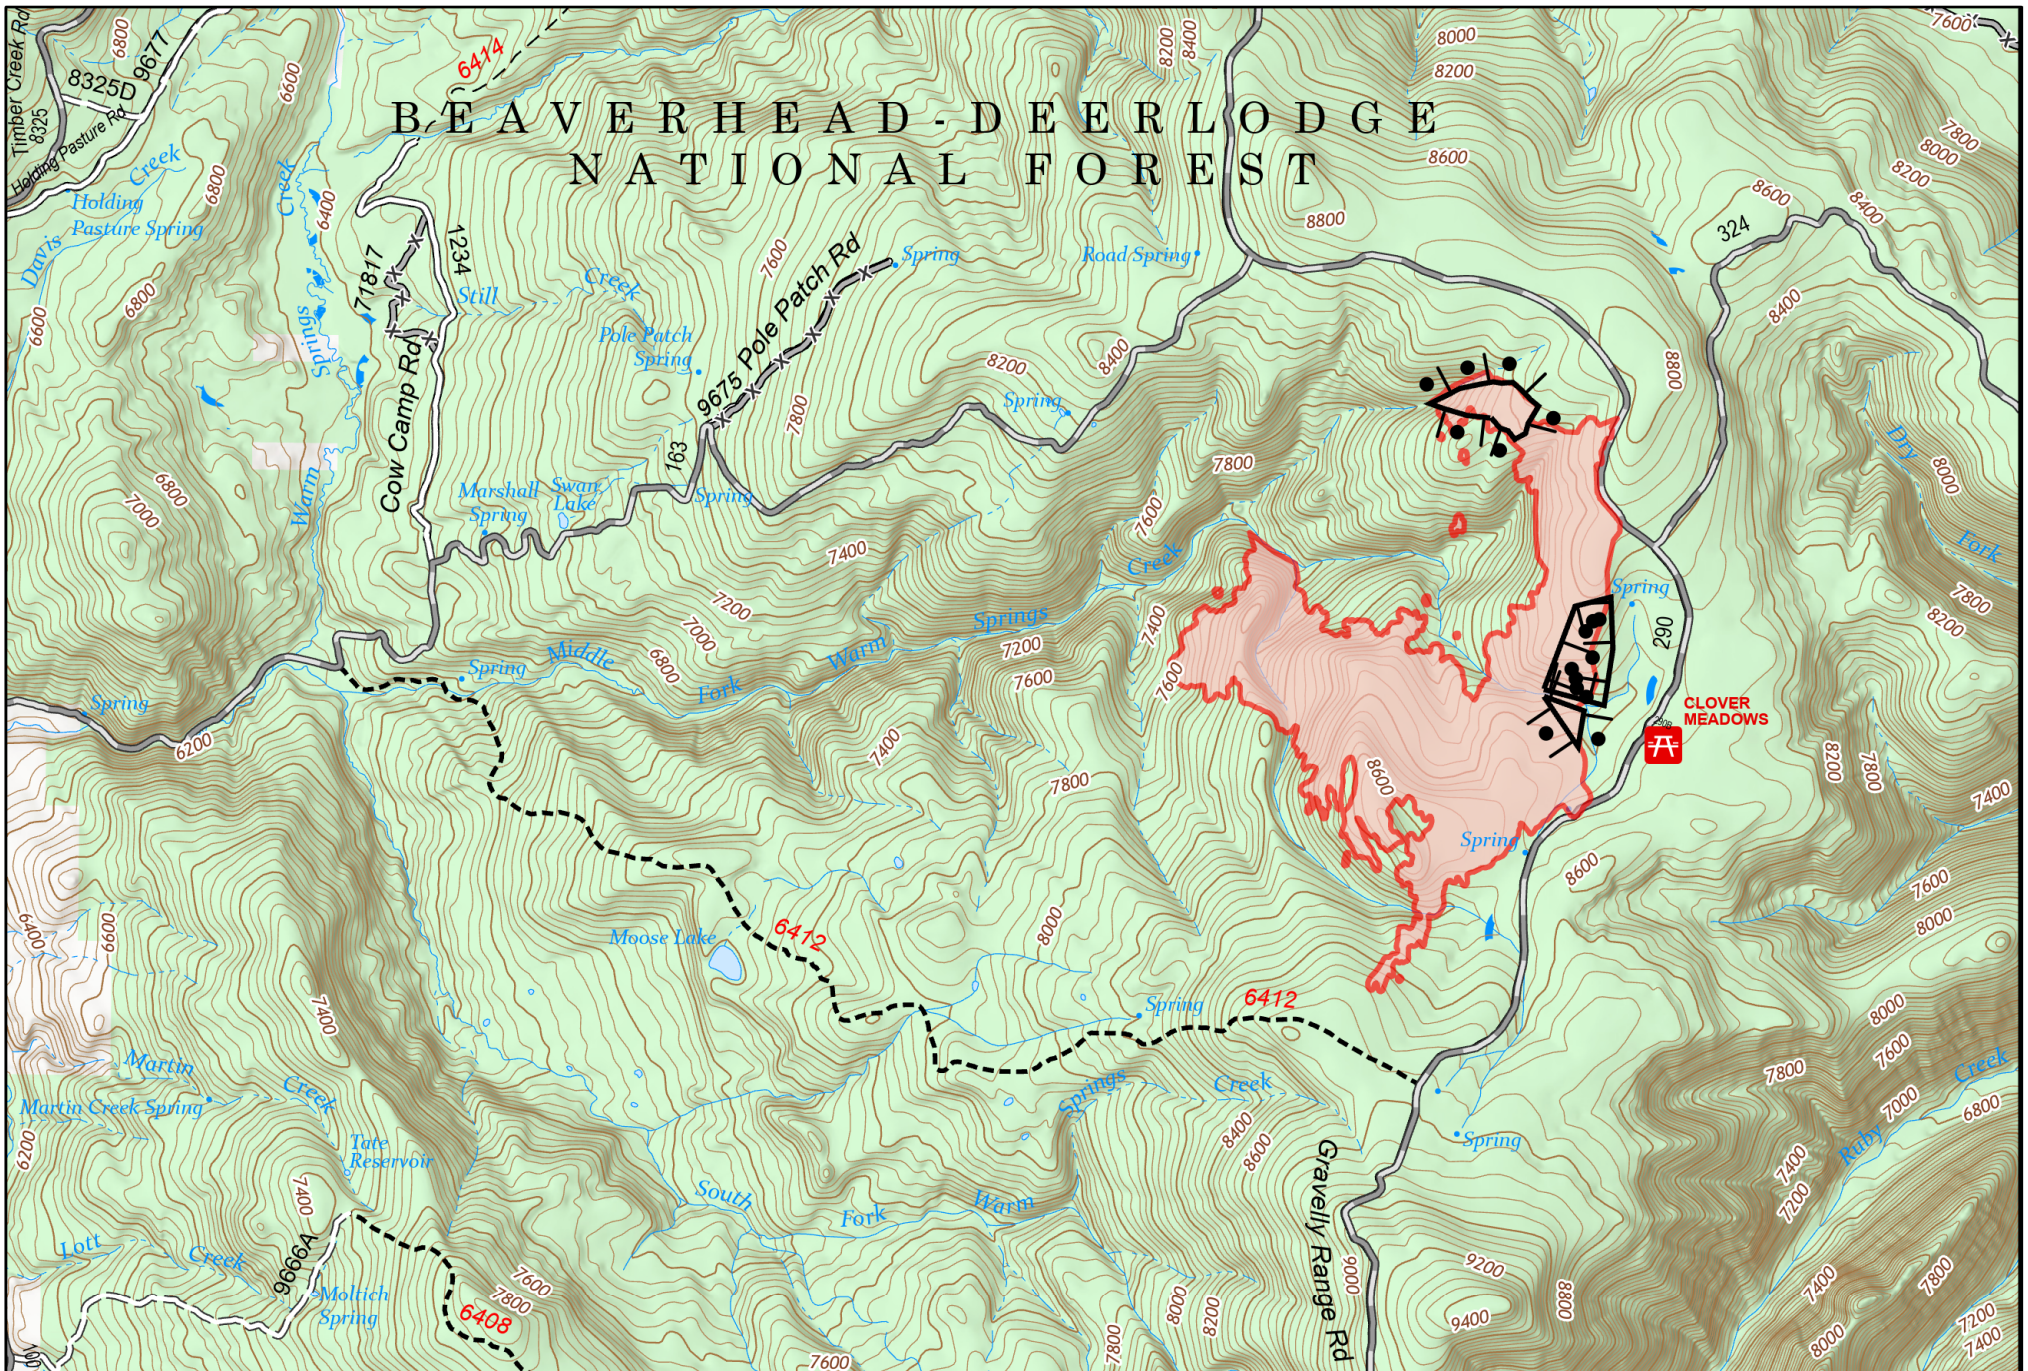

BEAVERHEAD-DEER LODGE NATIONAL FOREST

Public Information

Clover
MT-BDF-006132
834 acres

07/31/2022

Fire perimeter updated from
IR on 07/31/2022

- Wildfire Daily Fire Perimeter
- Completed Burnout
- Trail
- X Forest Service Roads Closed
- Gravel Road
- Unimproved Road
- Forest Service Land

NR Remote Incident Support
7/31/2022 0447
North American 1983 Datum.
Lat/Long Grid

Public Information