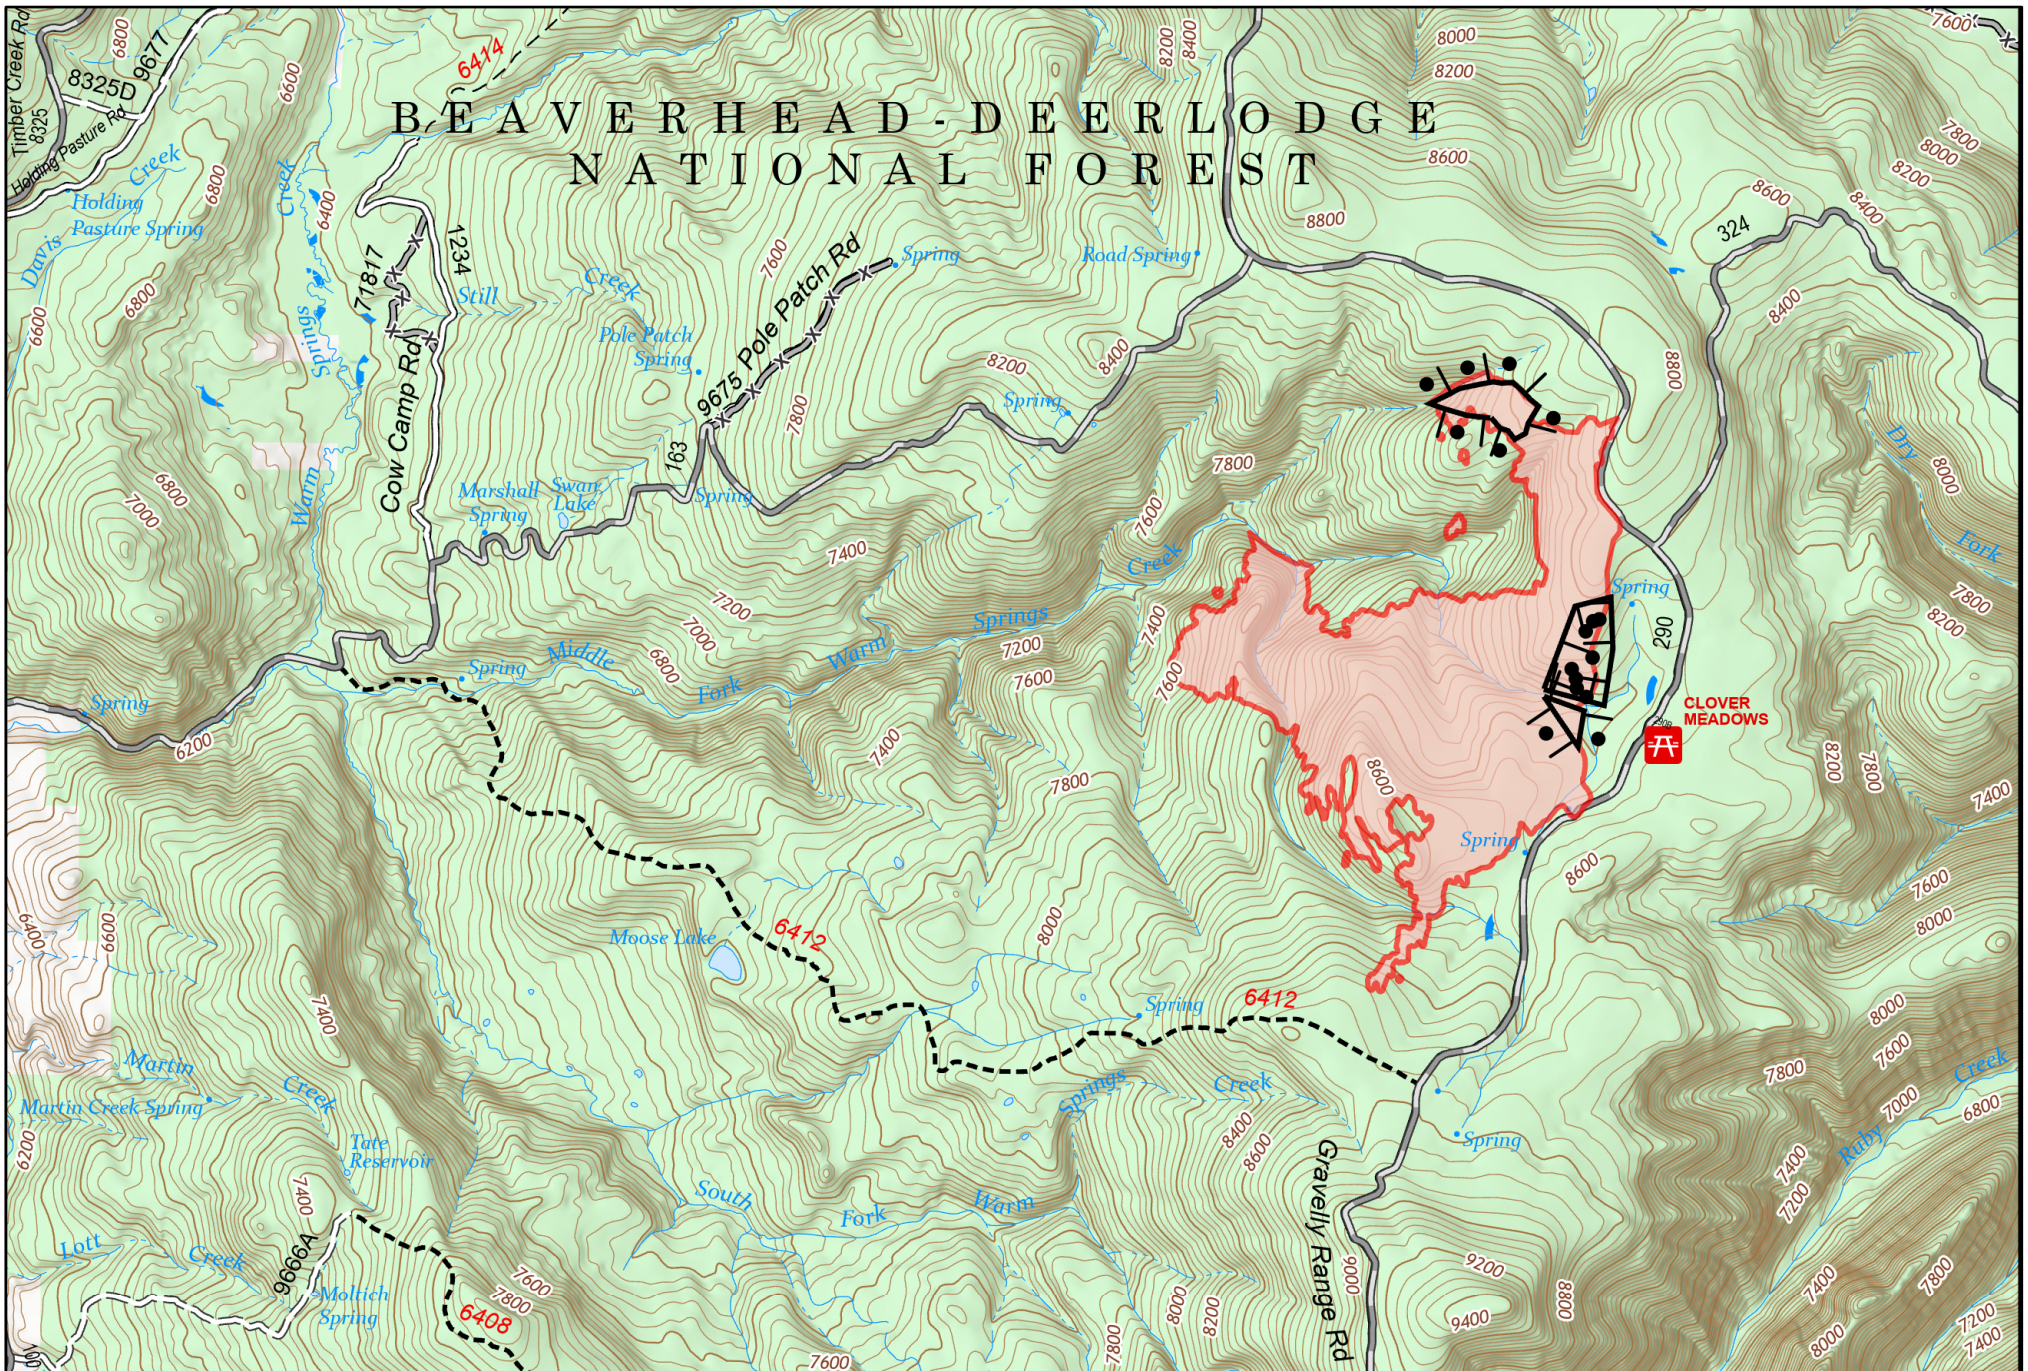

# BEAVERHEAD-DEER LODGE NATIONAL FOREST

## Public Information

Clover  
MT-BDF-006132  
905 acres

08/01/2022

- ▬ Wildfire Daily Fire Perimeter
- Completed Burnout
- Trail
- X Forest Service Roads Closed
- Gravel Road
- Unimproved Road
- Forest Service Land

NR Remote Incident Support  
8/1/2022 0549  
North American 1983 Datum.  
Lat/Long Grid

Public Information