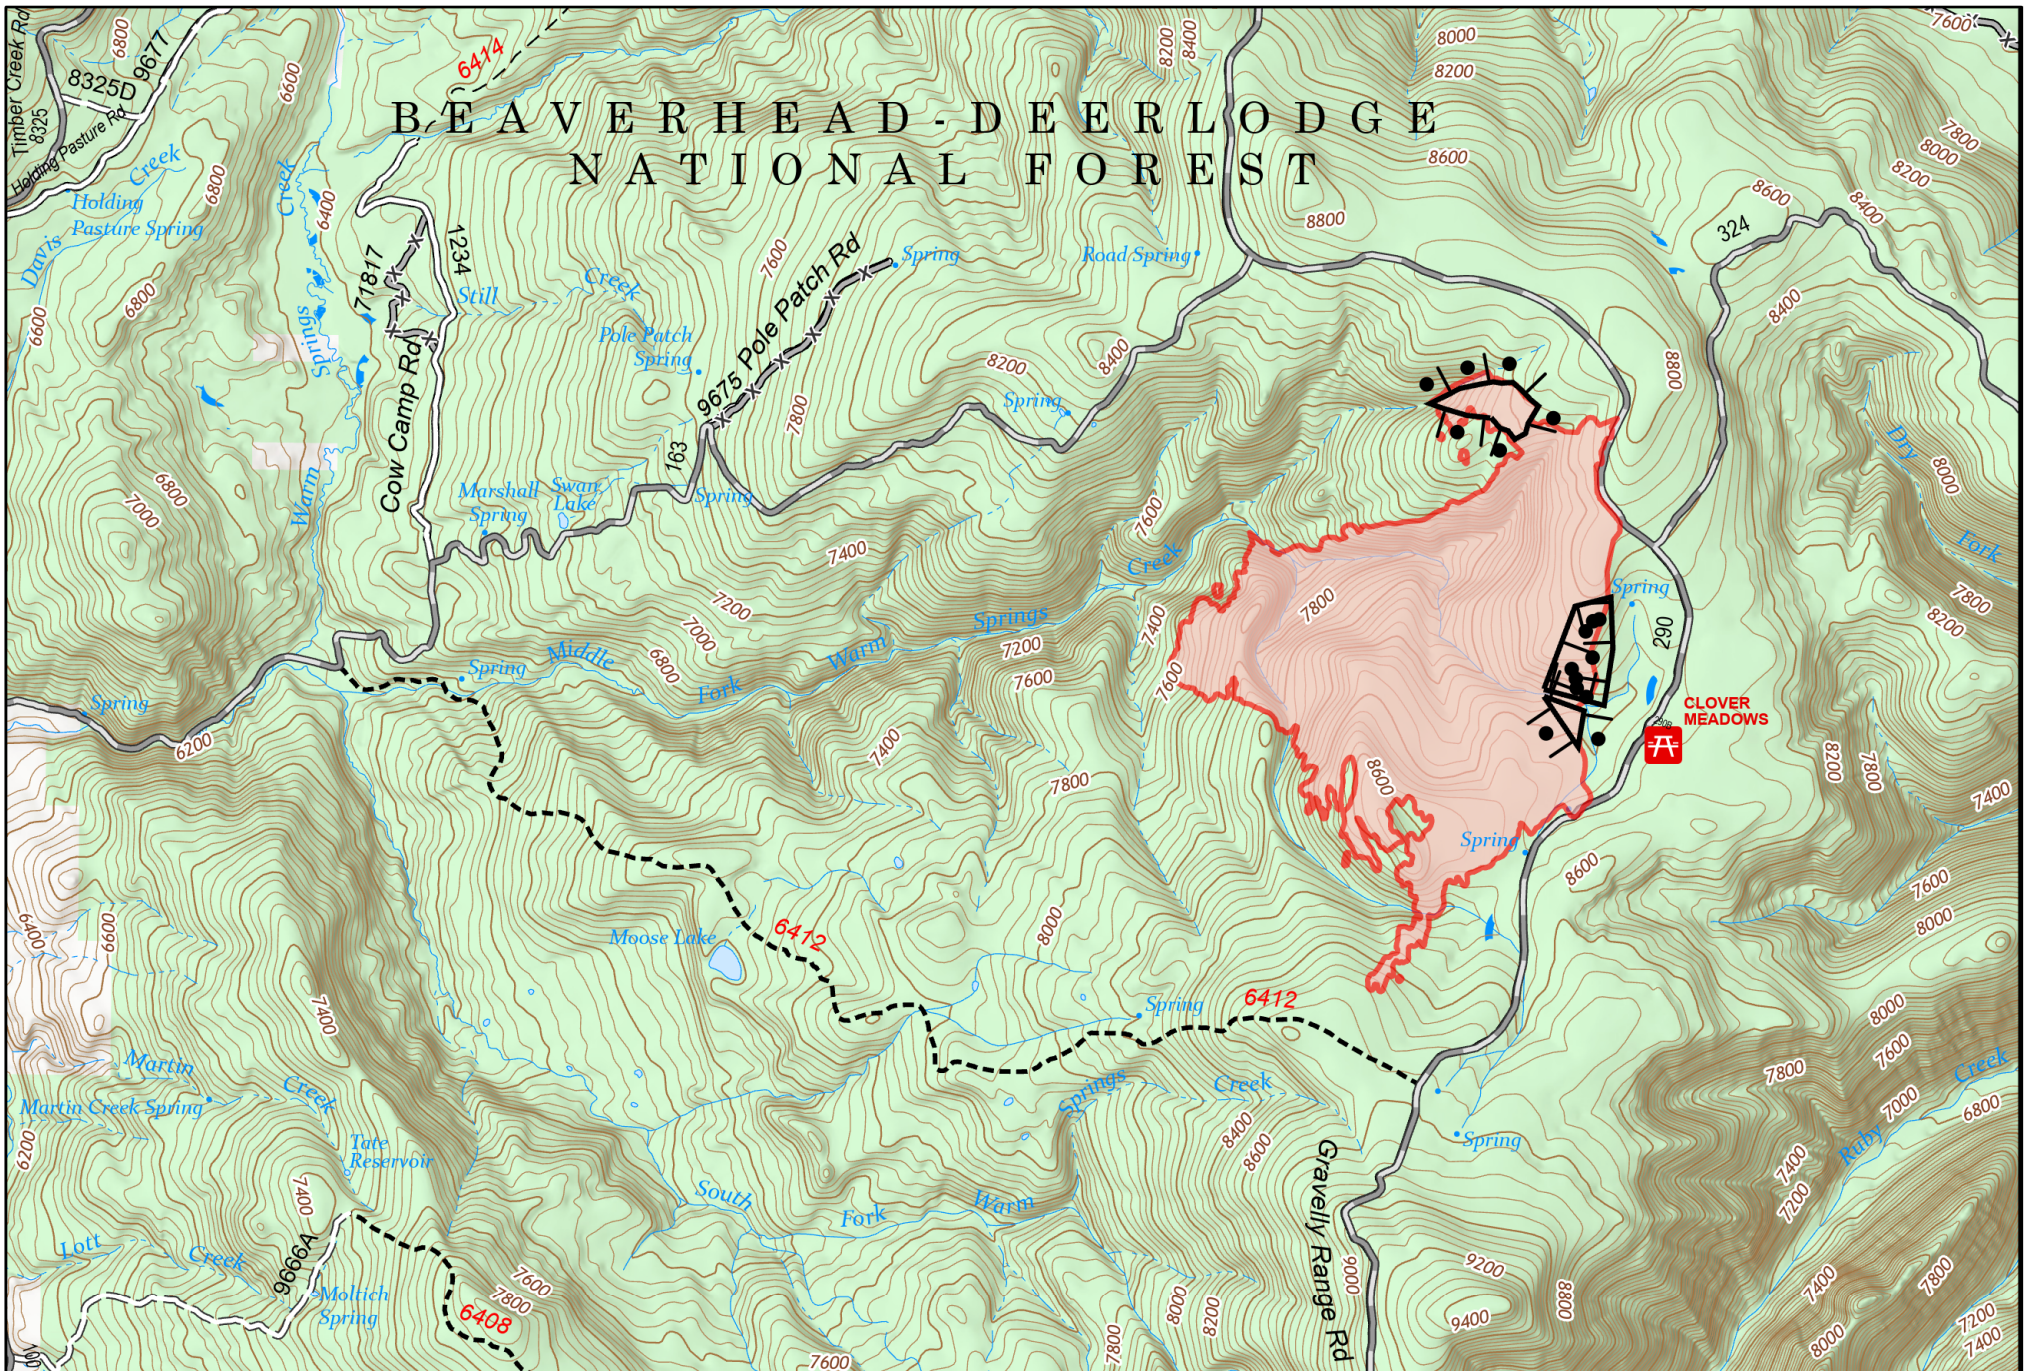

BEAVERHEAD-DEER LODGE NATIONAL FOREST

Public Information

Clover
MT-BDF-006132
1,098 acres

8/3/2022

- ▭ Wildfire Perimeter
- Completed Burnout
- Trail
- X Forest Service Roads Closed
- Gravel Road
- Unimproved Road
- Forest Service Land

The logo for NR Remote Incident Support is shown, along with a QR code. Text below the logo reads: "NR Remote Incident Support 8/3/2022 0741 North American 1983 Datum. Lat/Long Grid".

Public Information