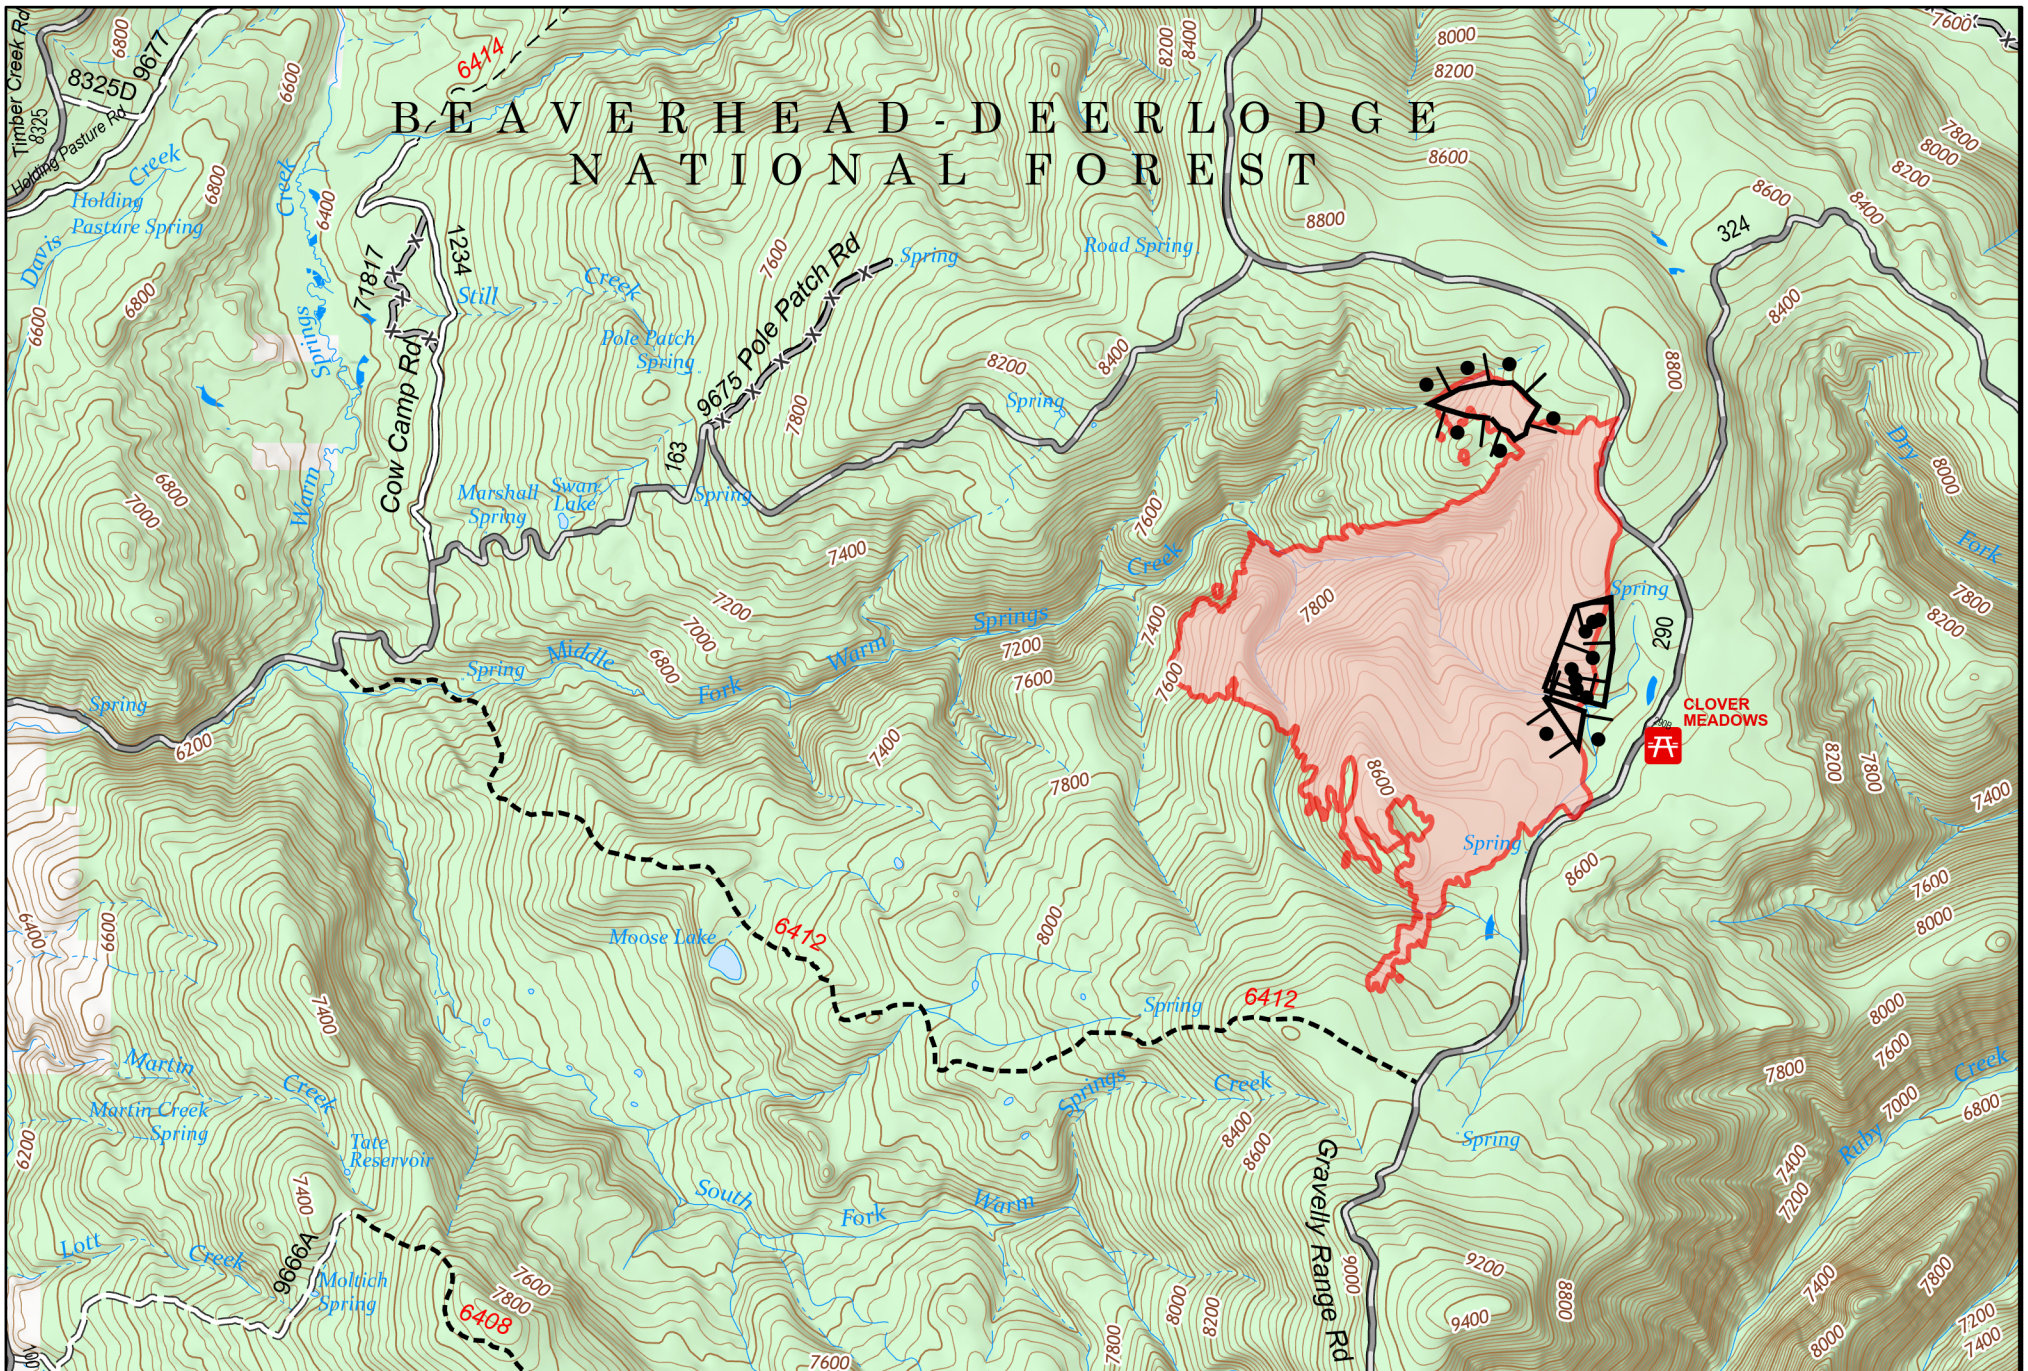

BEAVERHEAD-DEERLODGE NATIONAL FOREST

Public Information

Clover
MT-BDF-006132
1,099 acres

8/5/2022

Fire perimeter updated from
IR on 8/05/2022

- ▬ Wildfire Perimeter
- Completed Burnout
- Trail
- X Forest Service Roads Closed

- Gravel Road
- Unimproved Road
- Forest Service Land

NR Remote Incident Support
8/5/2022 0648
North American 1983 Datum.
Lat/Long Grid

Public Information